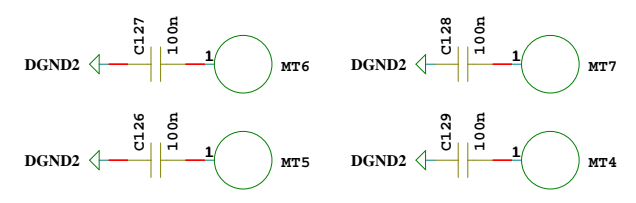

M1
 P22380-G

t electronic a/s				Designer(s) HJE/PRO	
Title 1358-BLACKFRIDAY (POLYTUNE BLACKICE)				Module title MODULE TITLE	
Number P22380		Revision G	Variant B	Version A	Board type MAINBOARD
Date 26/02/2015:10:52		Filename			Page / of 1 / 4

t electronic a/s				Designer(s)
1358-BLACKFRIDAY (POLYTUNE BLACKICE)				HJE/PRO
Module title				MODULE TITLE
Number	Revision	Variant	Version	Board type
P22380	G	B	A	MAINBOARD
Date	Filename	Page / of		
26/02/2015:10:52	leds_control	1 / 4		

True Bypass

Input

t electronic a/s				Designer(s) HJE/PRO	
Title 1358-BLACKFRIDAY (POLYTUNE BLACKICE)				Module title MODULE TITLE	
Number P22380	Revision G	Variant B	Version A	Board type MAINBOARD	
Date 26/02/2015:10:52	Filename input			Page / of 1 / 4	