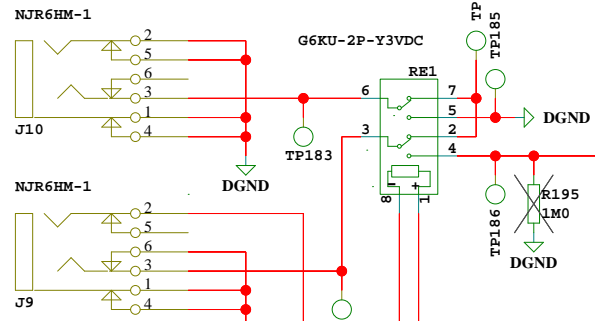

M1
 P22380-G

t electronic a/s				Designer(s) HJE/PRO	
Title 1358-BLACKFRIDAY (POLYTUNE BLACKICE)				Module title MODULE TITLE	
Number P22380		Revision G	Variant B	Version A	Board type MAINBOARD
Date 26/02/2015:10:52		Filename			Page / of 1 / 4

t electronic a/s				Designer(s)
1358-BLACKFRIDAY (POLYTUNE BLACKICE)				HJE/PRO
Module title				MODULE TITLE
Number	Revision	Variant	Version	Board type
P22380	G	B	A	MAINBOARD
Date	Filename	Page / of		
26/02/2015:10:52	leds_control	1 / 4		

True Bypass

Input

t electronic a/s				Designer(s) HJE/PRO	
Title 1358-BLACKFRIDAY (POLYTUNE BLACKICE)				Module title MODULE TITLE	
Number P22380	Revision G	Variant B	Version A	Board type MAINBOARD	
Date 26/02/2015:10:52	Filename input			Page / of 1 / 4	