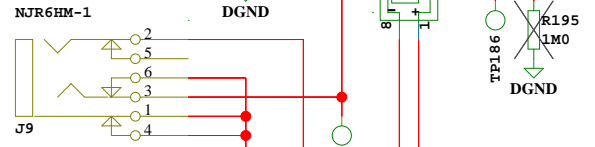

M1
 P22380-G

t electronic a/s				Designer(s) HJE/PRO	
Title 1358-BLACKFRIDAY (POLYTUNE BLACKICE)				Module title MODULE TITLE	
Number P22380		Revision G	Variant B	Version A	Board type MAINBOARD
Date 26/02/2015:10:52		Filename			Page / of 1 / 4

True Bypass

Input

t electronic a/s				Designer(s) HJE/PRO	
Title 1358-BLACKFRIDAY (POLYTUNE BLACKICE)				Module title MODULE TITLE	
Number P22380	Revision G	Variant B	Version A	Board type MAINBOARD	
Date 26/02/2015:10:52	Filename input			Page / of 1 / 4	