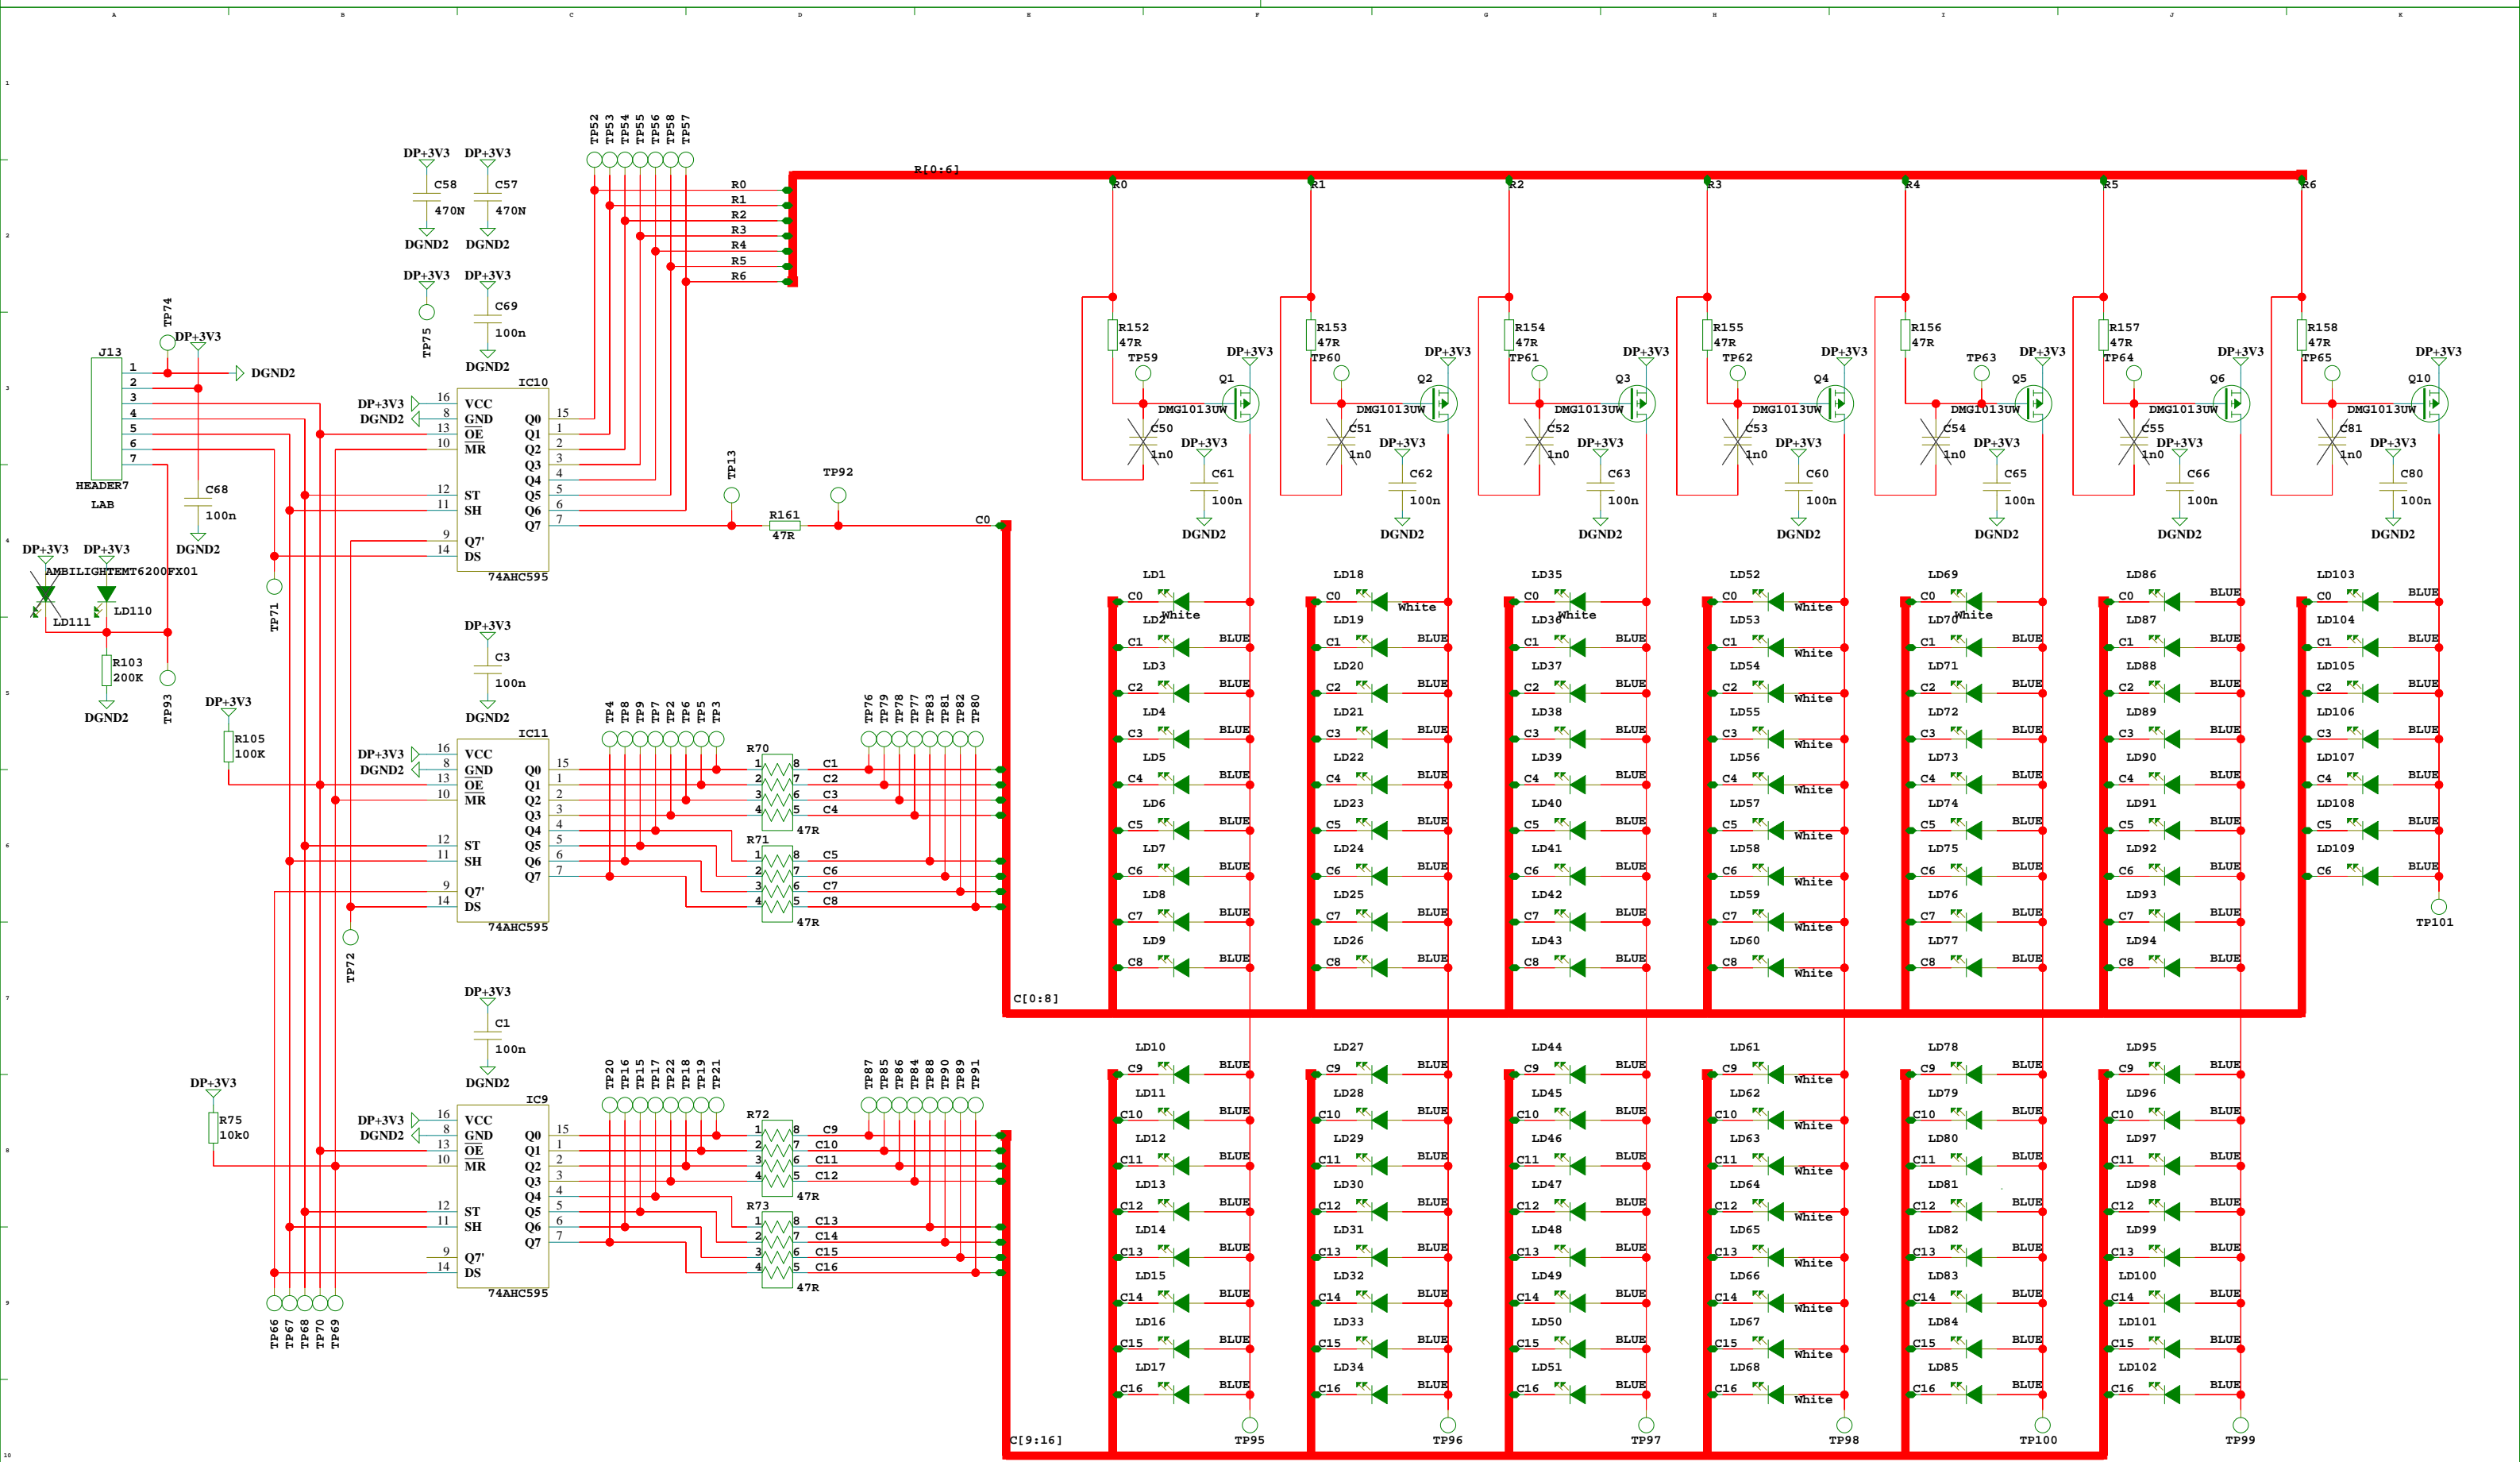

M1
 P22380-G

t electronic a/s				Designer(s) HJE/PRO	
Title 1358-BLACKFRIDAY (POLYTUNE BLACKICE)				Module title MODULE TITLE	
Number P22380		Revision G	Variant B	Version A	Board type MAINBOARD
Date 26/02/2015:10:52		Filename			Page / of 1 / 4

t electronic a/s				Designer(s)
1358-BLACKFRIDAY (POLYTUNE BLACKICE)				HJE/PRO
Module title				MODULE TITLE
Number	Revision	Variant	Version	Board type
P22380	G	B	A	MAINBOARD
Date	Filename	Page / of		
26/02/2015:10:52	leds_control	1 / 4		

True Bypass

Input

t electronic a/s				Designer(s) HJE/PRO	
Title 1358-BLACKFRIDAY (POLYTUNE BLACKICE)				Module title MODULE TITLE	
Number P22380	Revision G	Variant B	Version A	Board type MAINBOARD	
Date 26/02/2015:10:52	Filename input			Page / of 1 / 4	