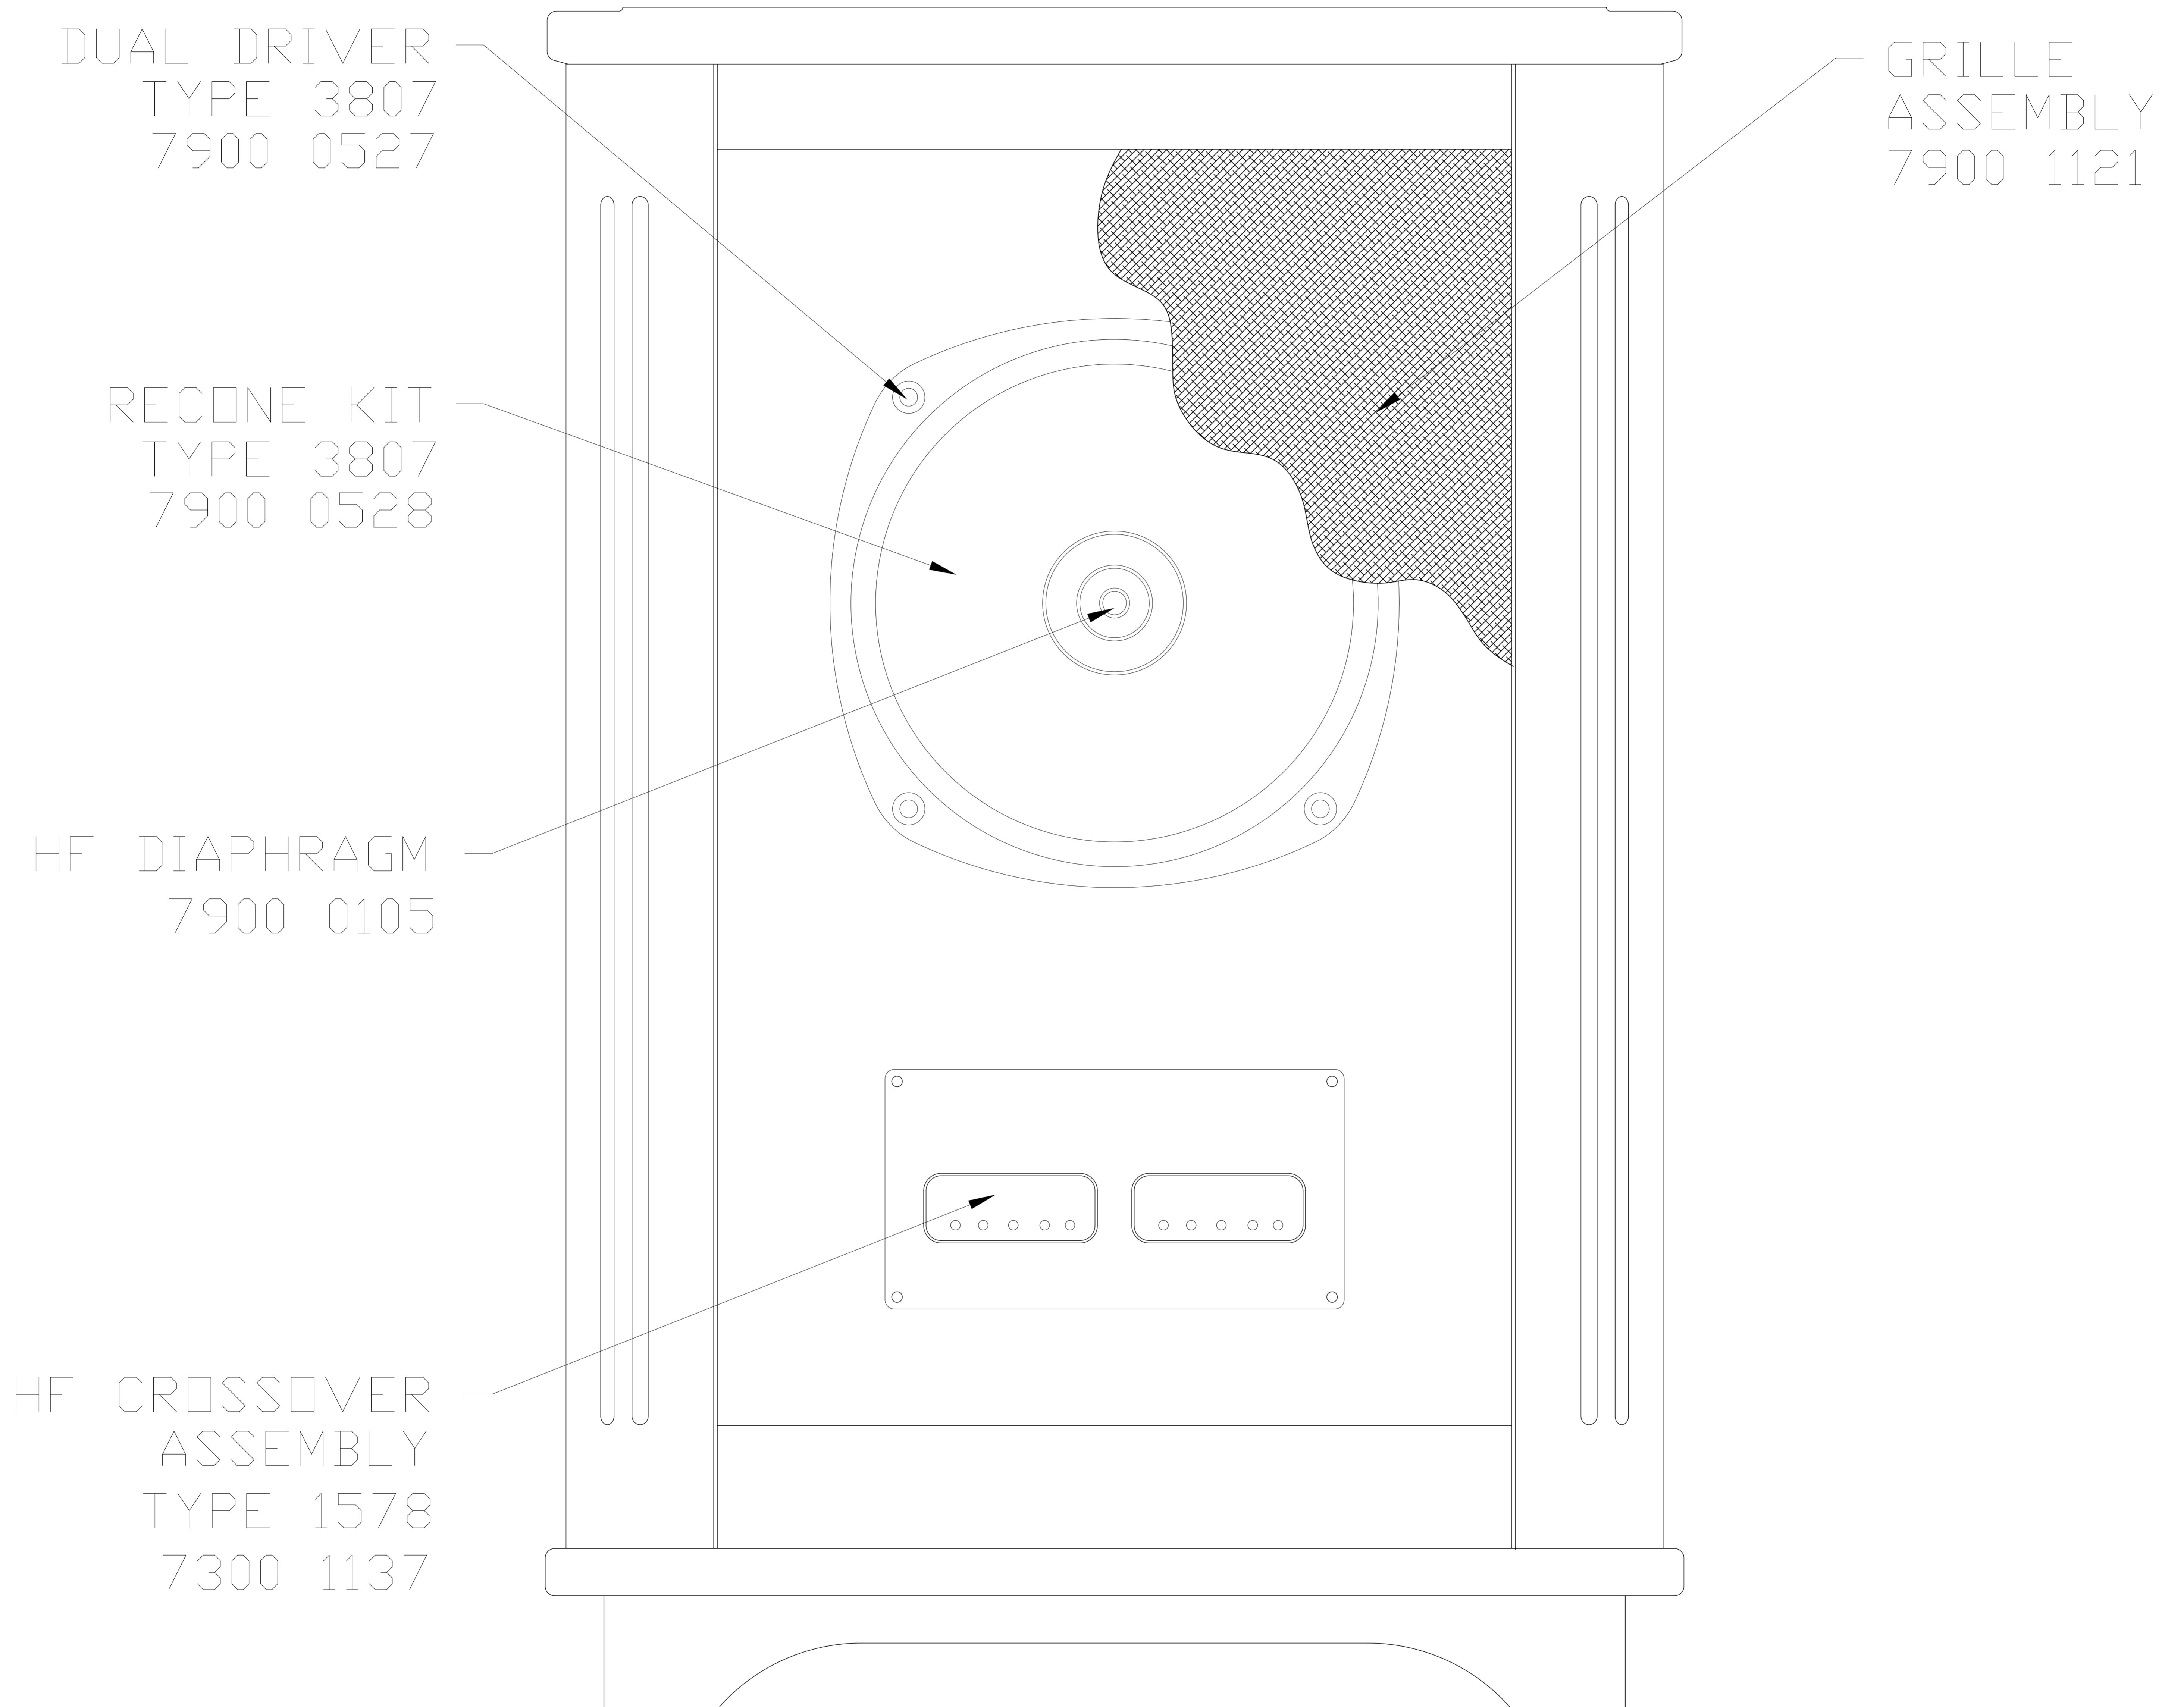

TANNOY®

CANTERBURY SE

LF CROSSOVER
FITTED INTERNALLY
TYPE 1582
7300 1146

ACCESSORY PACK
7600 0968