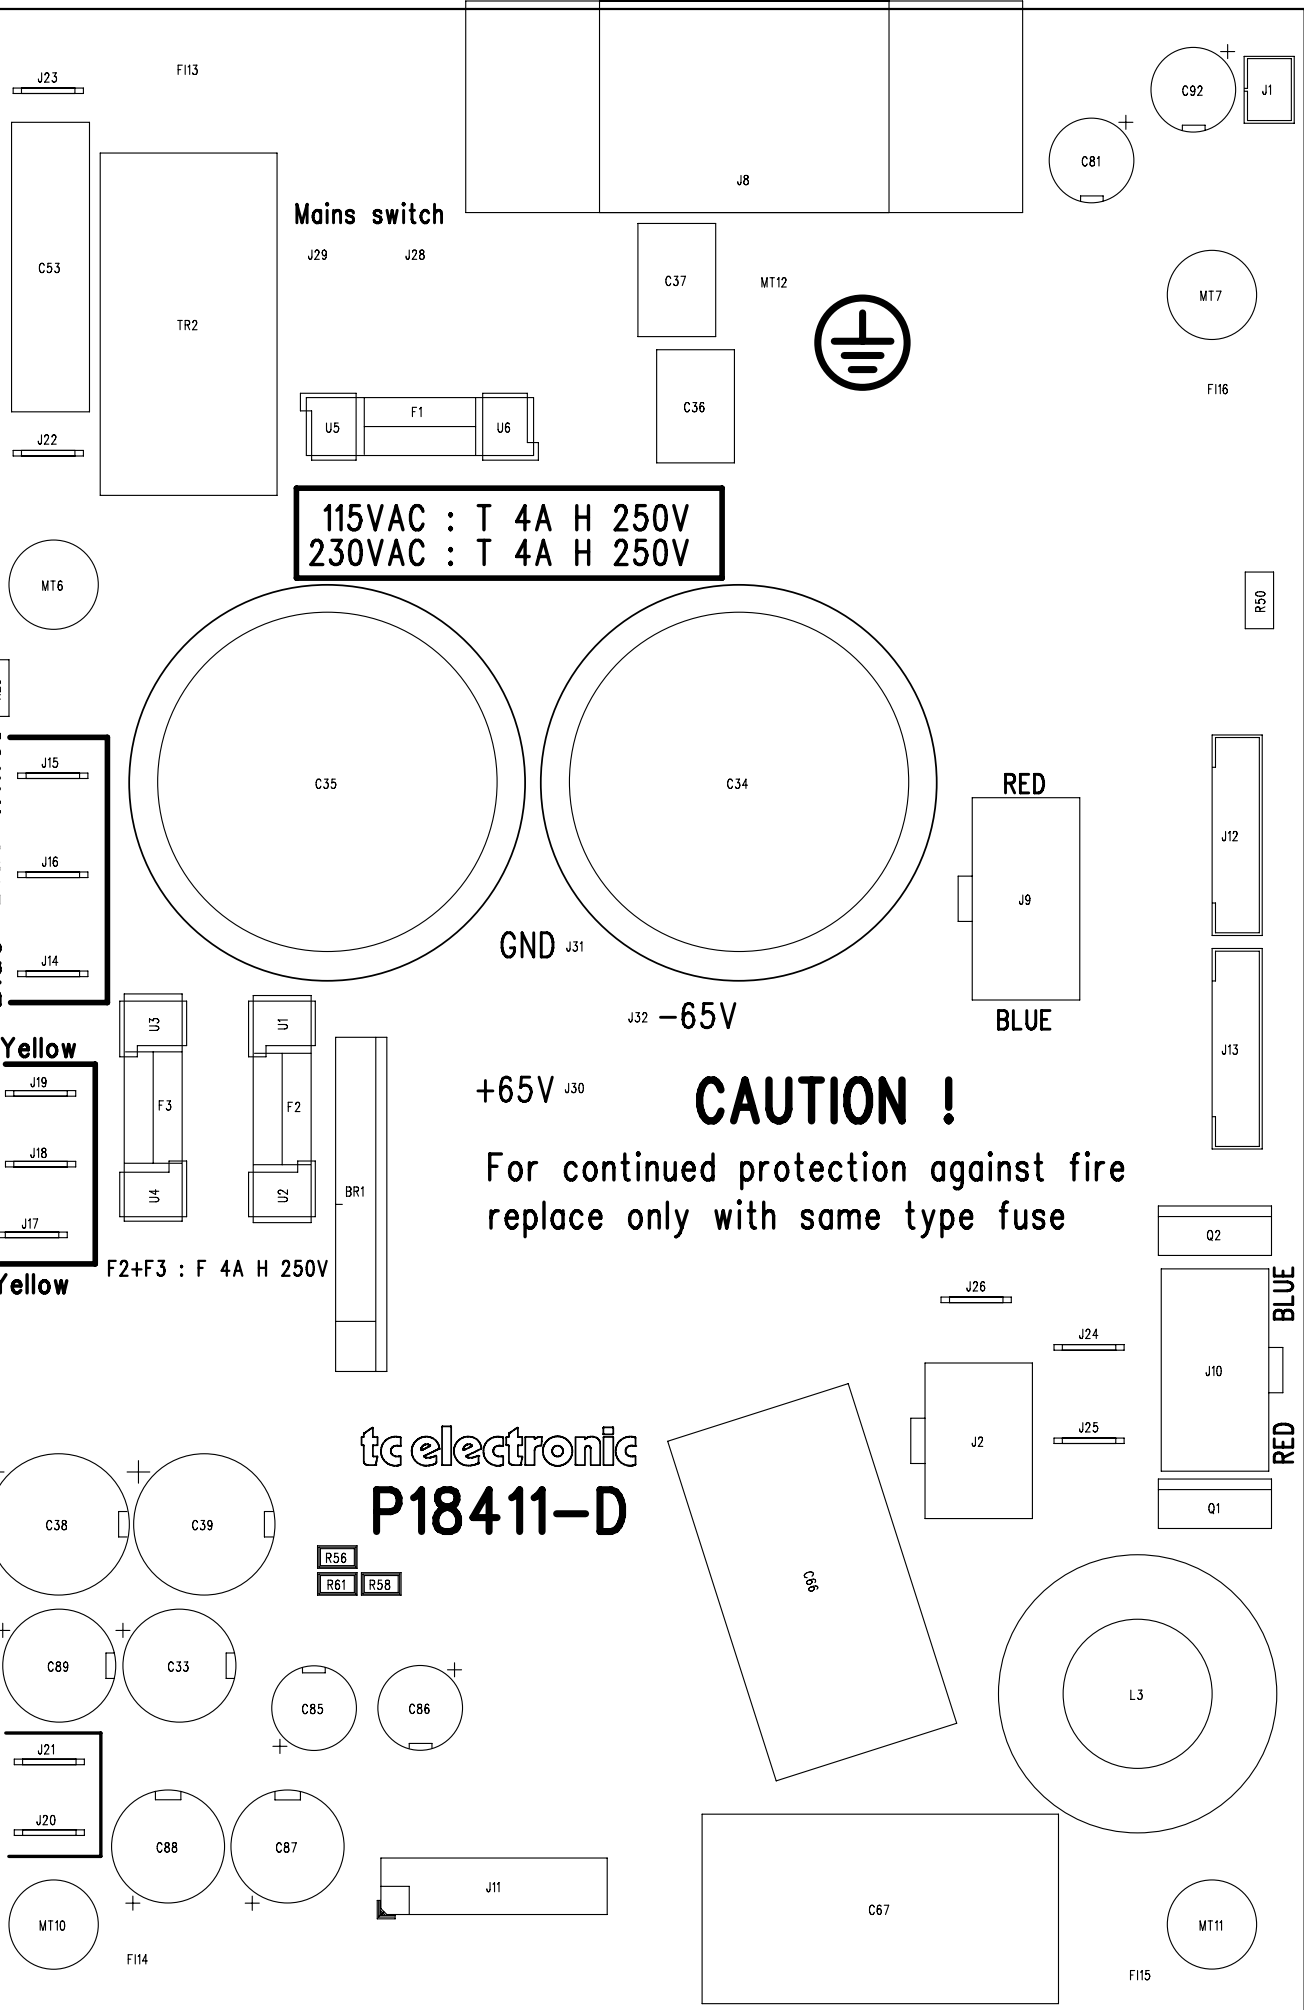

Black

Black

Blue Blue White

White

Yellow

Red Red

115VAC : T 4A H 250V
 230VAC : T 4A H 250V

+65V J30

CAUTION !

For continued protection against fire
 replace only with same type fuse

tc electronic
P18411-D

RED BLUE