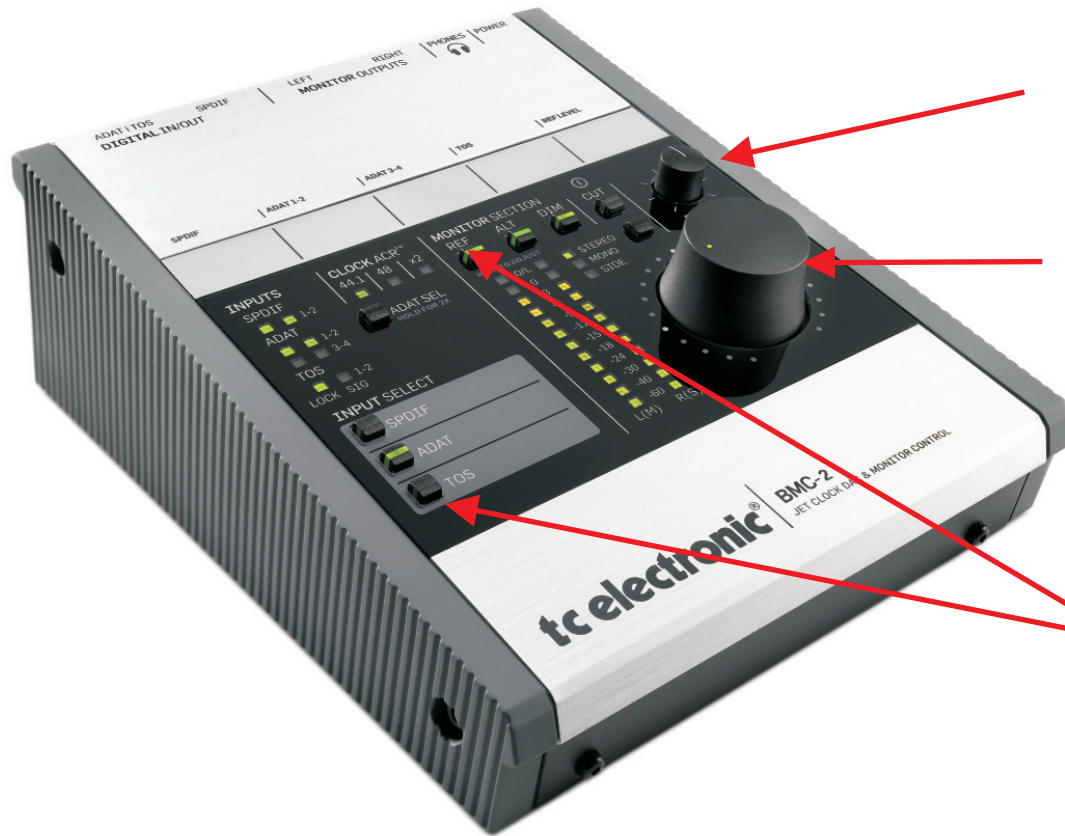

BMC-2

7E33905011
Plastic knob Ø10
Button with “-”

7E58208121
Sampel DR06028-B: Consisting of Encoder
knob, Light Guide and screw

7E33801401 DR01115-C, Inner Button
4X4 - Clear (7 pieces)

7E33801501 DR01116-A, Cap for
Button 4X4 (9 pieces)

7E33801451 DR01115-C, Inner
Button 4X4 - Black (2 pieces)