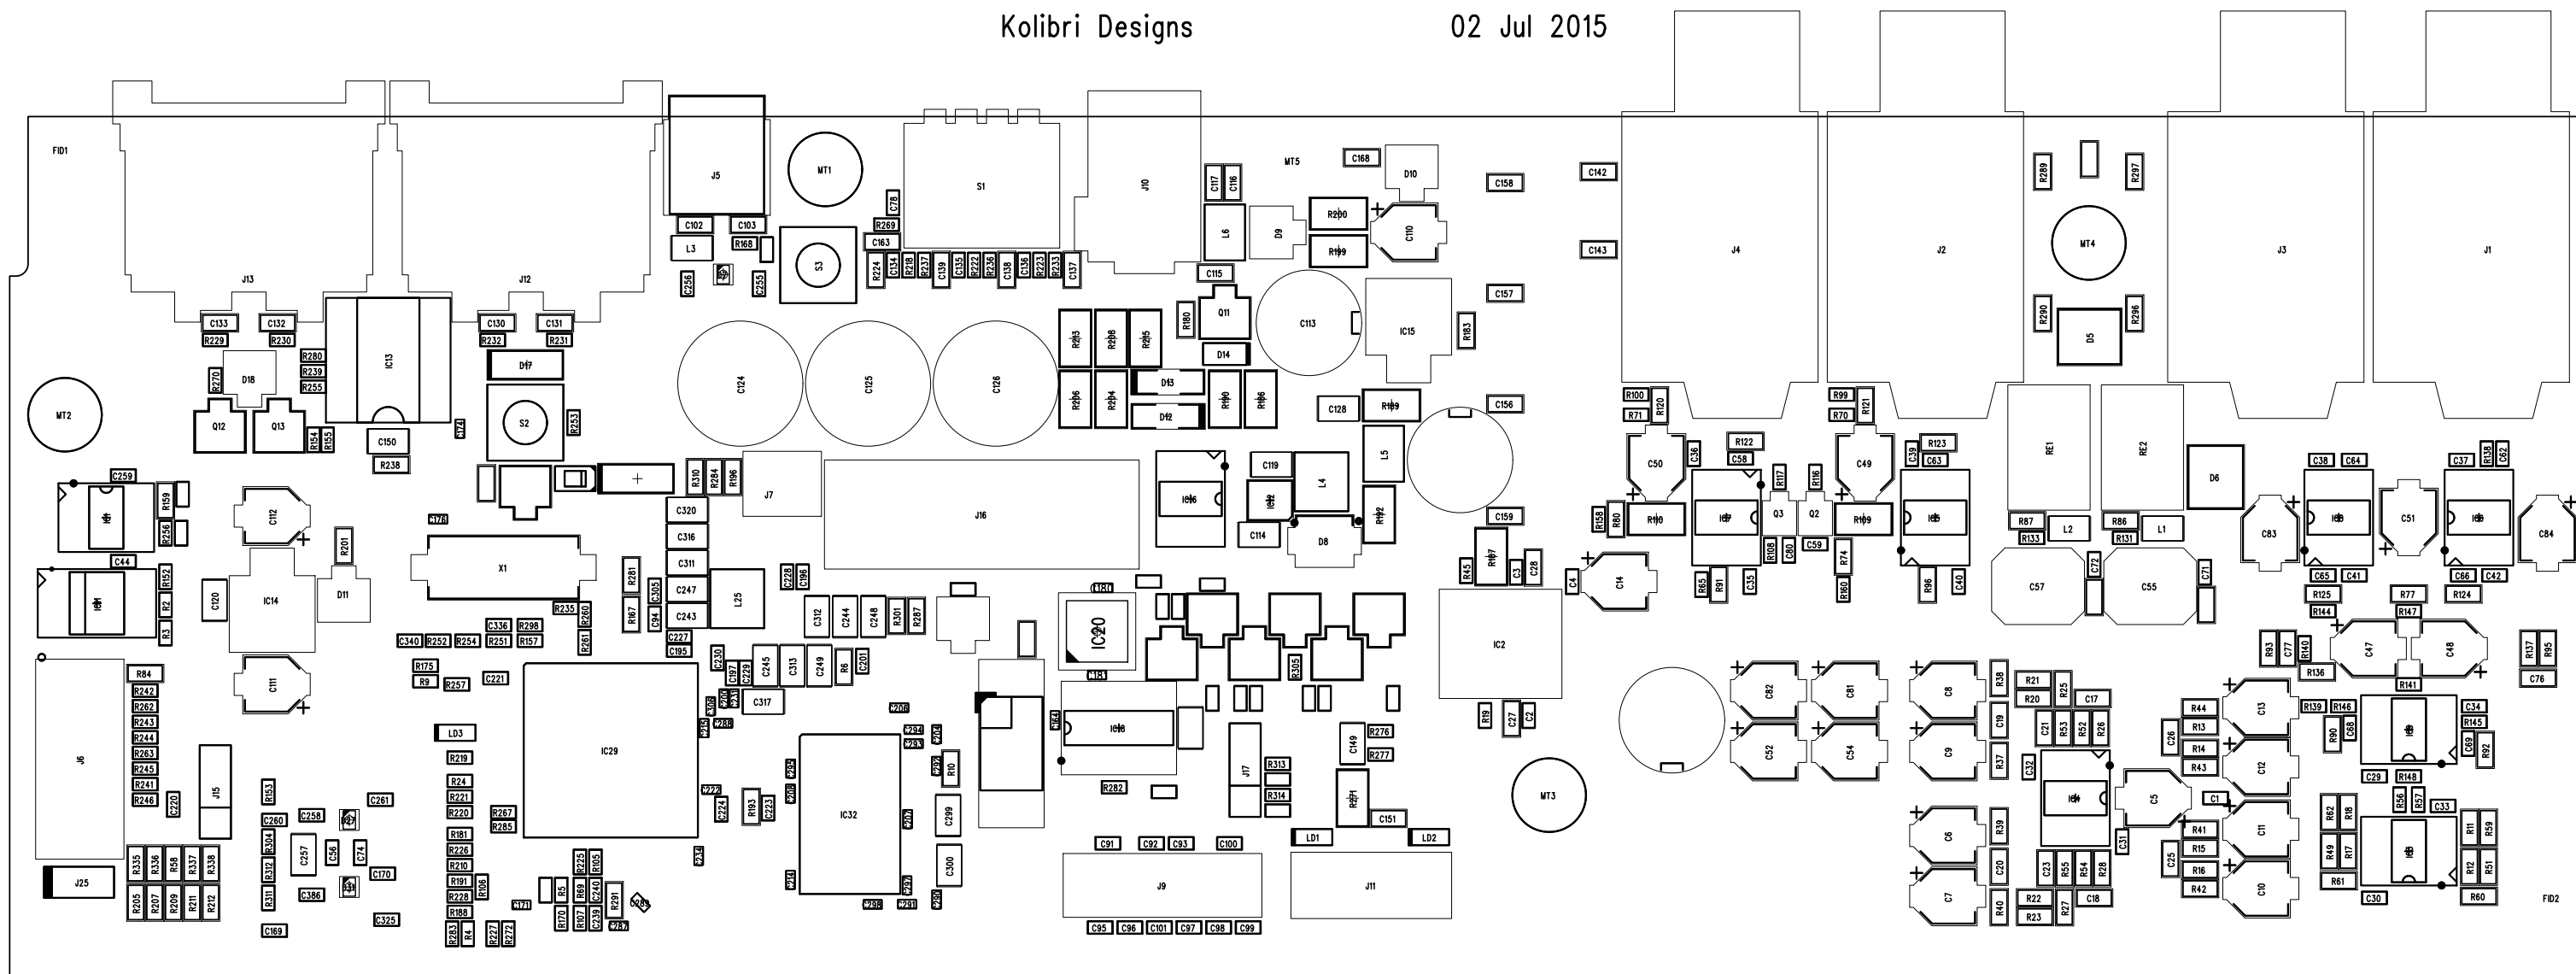

## P22634-B THEODOR MAIN BOARD

Kolibri Designs

02 Jul 2015

Board overall 211.0mm x 70.15mm

Kolibri Designs  
 02 Jul 2015  
**P22634-B THEODOR MAIN BOARD**  
 TC-Helicon Vocal Technologies Ltd.

Board overall 211.0mm x 70.15mm