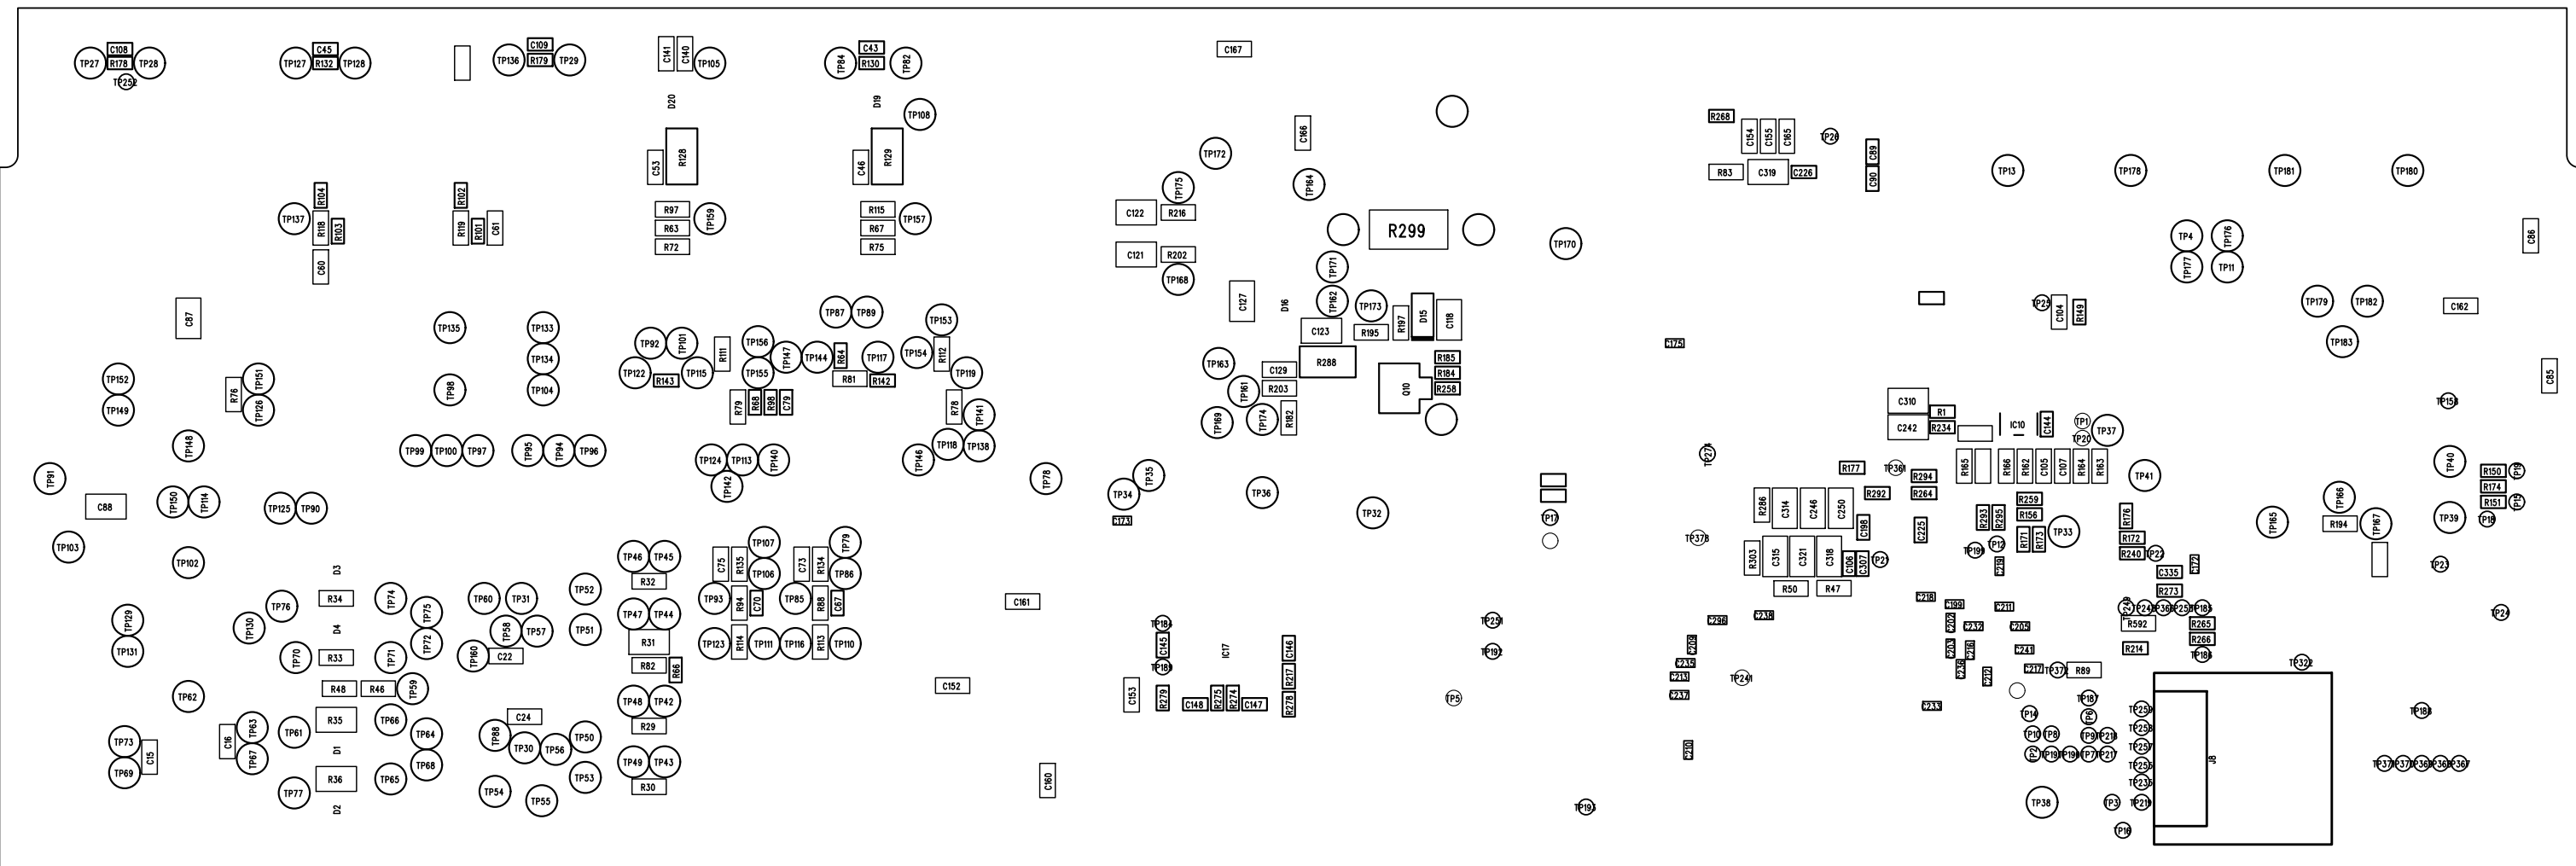

## P22634-B THEODOR MAIN BOARD

Kolibri Designs

02 Jul 2015

Board overall 211.0mm x 70.15mm

Kolibri Designs  
 02 Jul 2015  
**P22634-B THEODOR MAIN BOARD**  
 TC-Helicon Vocal Technologies Ltd.

Board overall 211.0mm x 70.15mm