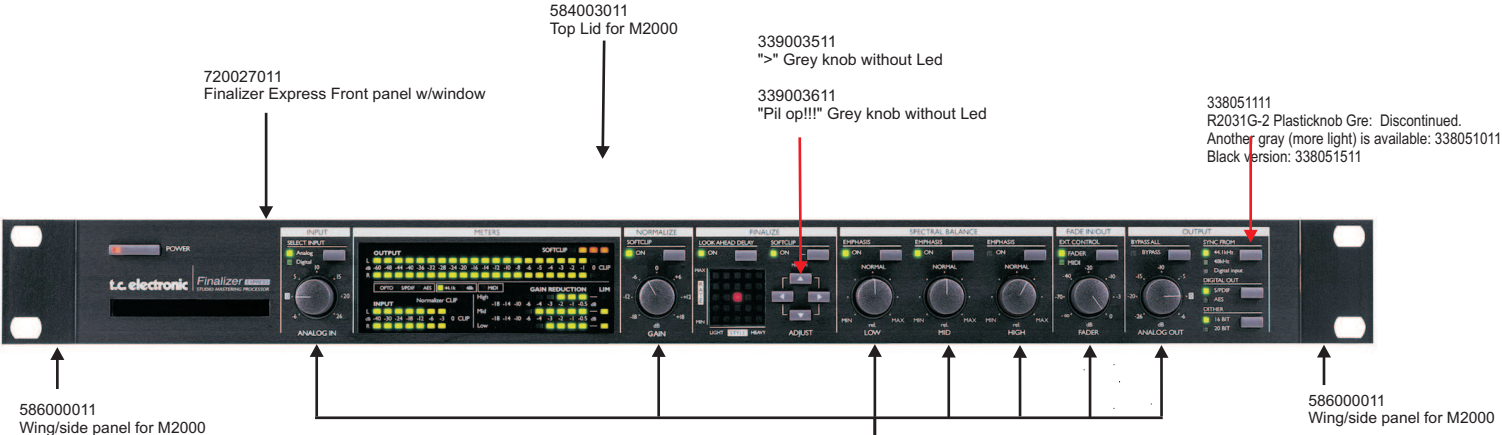

Finalizer Express

122800011
RK09K113(10Kb) Potentiometer med krave
For LOW, MID, HIGH AND FADER.

122800111
RK09K113/TC Potm. cent. detent "Long" 10K, Lin.3
For ANALOG IN, GAIN AND ANALOG OUT.

339002412
"-" Knob ø12 with line mark "short shaft"