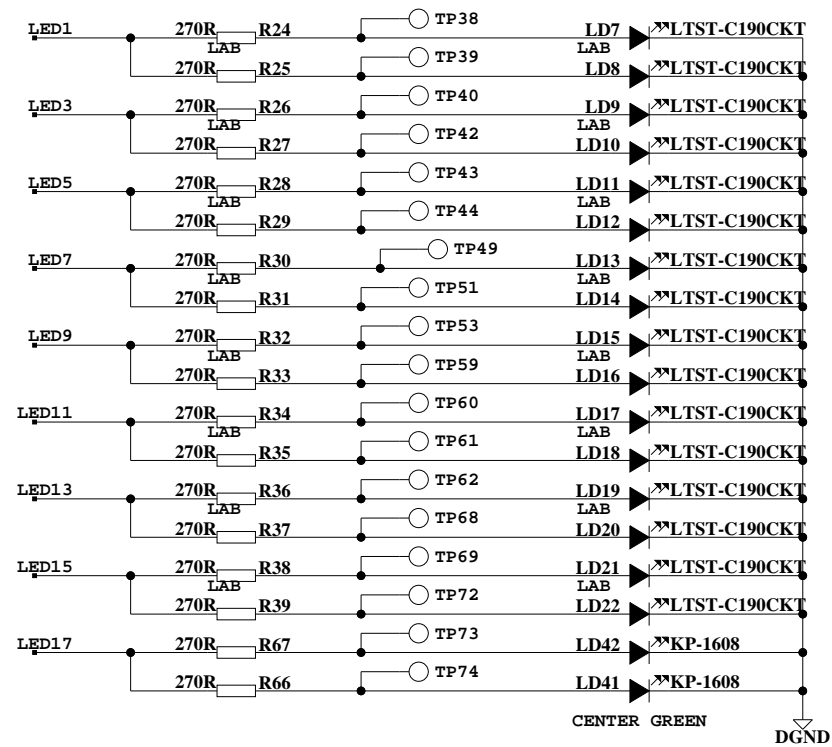

TC Electronic A/S		Designer
		DKH
Title	Module title	
HANS HARMONYCONTROL	UI	
Number	Revision	Previous page
P22655	CAC	
Date	Filename	Page / of
2-13-2008 11:09	P22655-C	1 / 2

TUNER LEDS

TC Electronic A/S		Designer DKH
Title HANS HARMONY CONTROL	Module title UI	
Number P22655	Revision BAB	Previous page 1
Date 9-12-2007 15:34	Filename P22655-C	Page / of 2 / 2