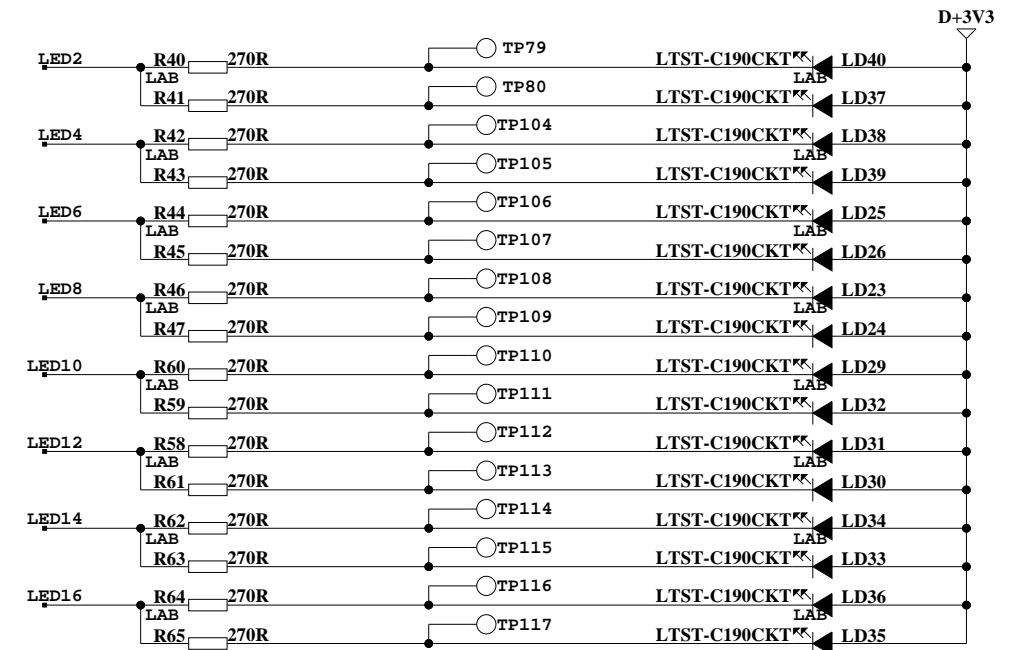

TC Electronic A/S		Designer
		DKH
Title	Module title	
HANS HARMONYCONTROL	UI	
Number	Revision	Previous page
P22655	CAC	
Date	Filename	Page / of
2-13-2008 11:09	P22655-C	1 / 2

TUNER LEDS

TC Electronic A/S		Designer DKH
Title HANS HARMONY CONTROL	Module title UI	
Number P22655	Revision BAB	Previous page 1
Date 9-12-2007 15:34	Filename P22655-C	Page / of 2 / 2