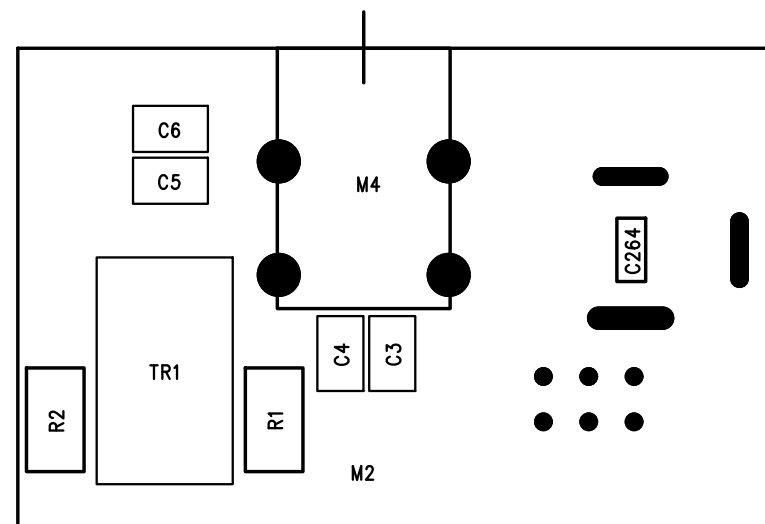

TC-Helicon Vocal Technologies Ltd.
p22639-C 1383-Gadwall Power Jack Board

p22639-C Lyr.1 Top Copper

p52639-C 1383-Gadwall Power Jack Board
TC-Helicon Vocal Technologies Ltd.

p52639-C Lyr.4 Bottom Copper