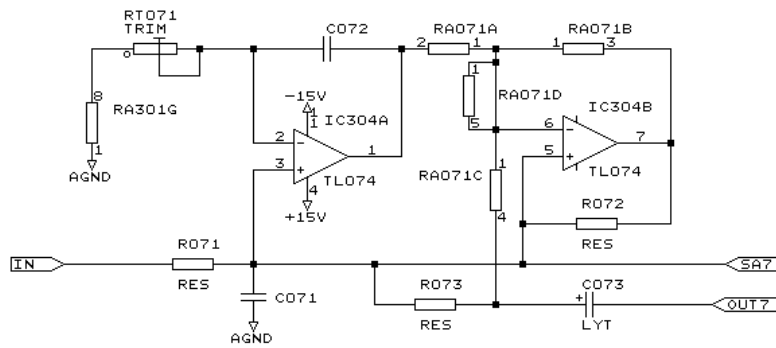

125 Hz Bandpass filter