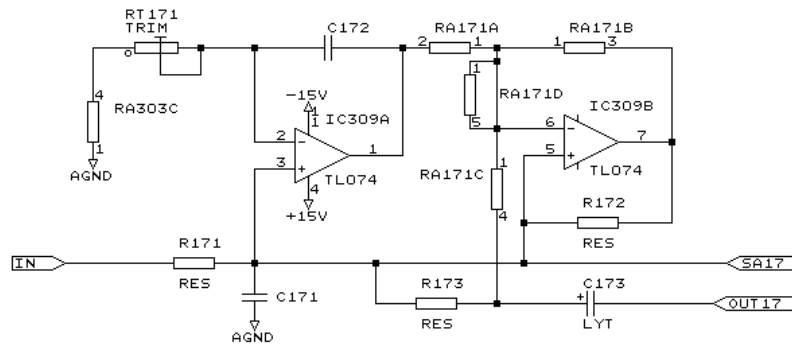

1.25 KHz Bandpass filter