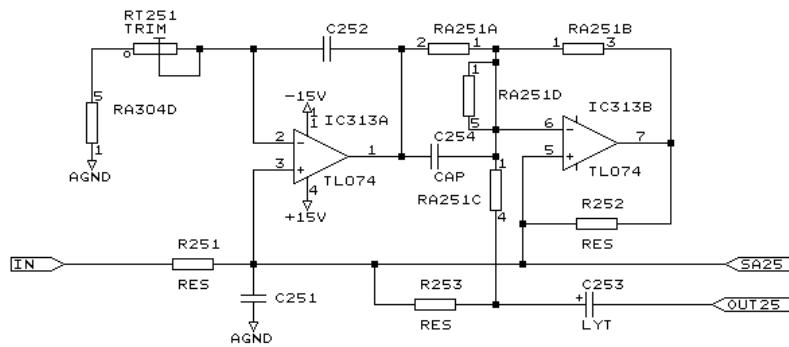

8 KHz Bandpass filter