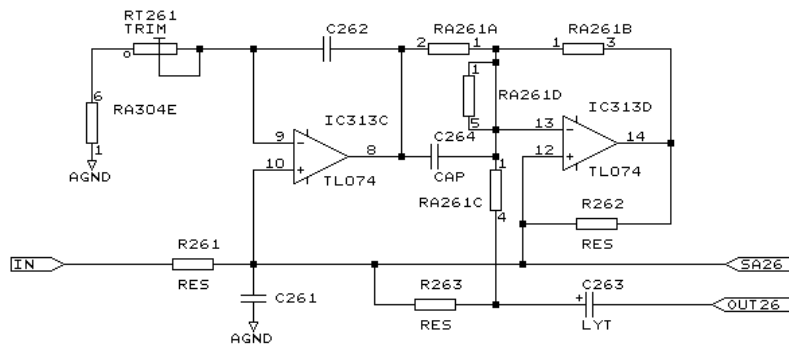

10 KHz Bandpass filter

T.C. ELECTRONIC A/S		
Title Filter 8KHz and 10KHz		
Size	Document Number	REV
A	1128BP40.013	4.0
Date:	April 21, 1993	Sheet of