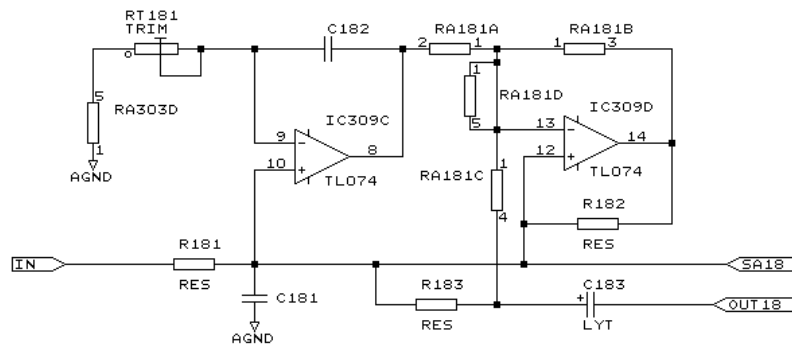

1.6 KHz Bandpass filter

T.C. ELECTRONIC A/S		
Title Filter 1.25KHz and 1.6KHz		
Size	Document Number	REV
A	1128BP40.009	4.0
Date:	April 21, 1993	Sheet of