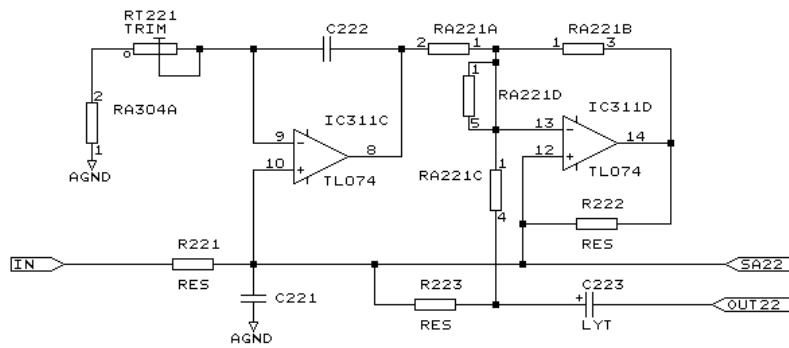

4 KHz Bandpass filter

T.C. ELECTRONIC A/S		
Title Filter 3.2KHz and 4KHz		
Size	Document Number	REV
A	1128BP40.011	4.0
Date:	April 21, 1993	Sheet of