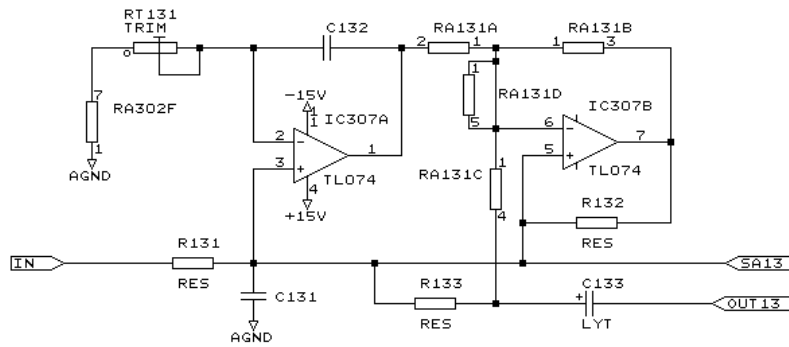

500 Hz Bandpass filter