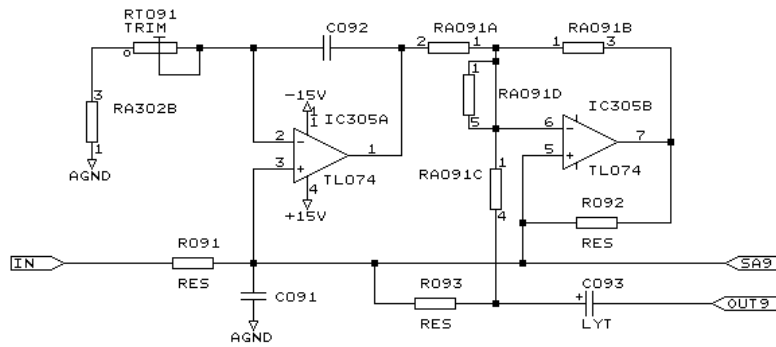

200 Hz Bandpass filter