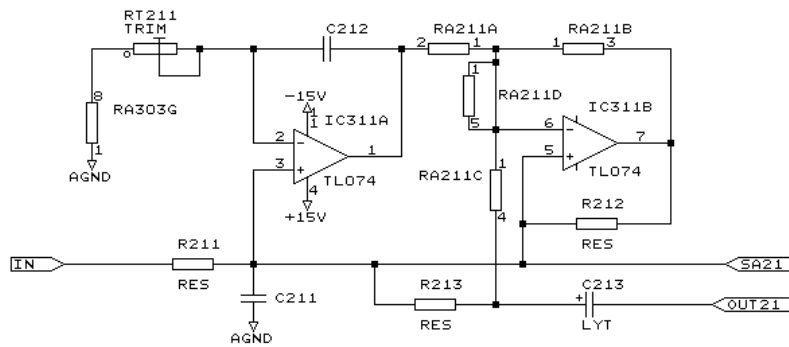

3.2 KHz Bandpass filter