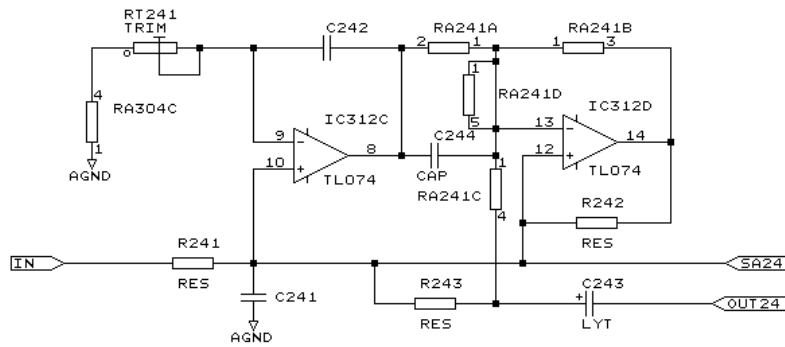

6.3 KHz Bandpass filter

T.C. ELECTRONIC A/S		
Title Filter 5KHz and 6.3KHz		
Size	Document Number	REV
A	1128BP40.012	4.0
Date:	April 21, 1993	Sheet of