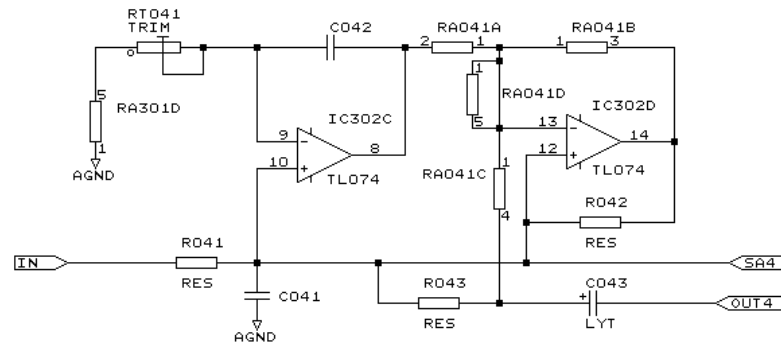

63 Hz Bandpass filter

T.C. ELECTRONIC A/S		
Title Filter 50Hz and 63Hz		
Size	Document Number	REV
A	1128BP40.002	4.0
Date:	April 20, 1993	Sheet of