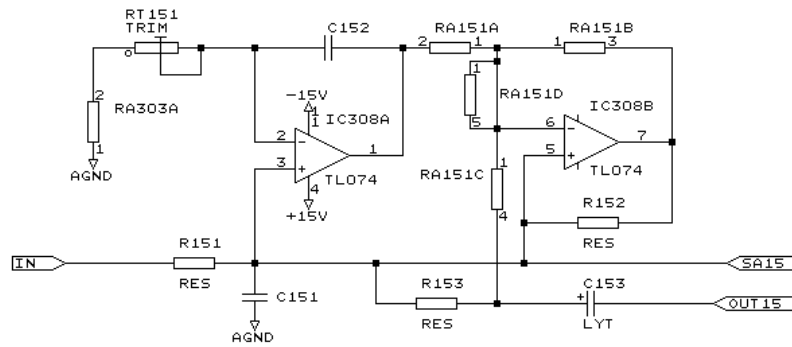

800 Hz Bandpass filter