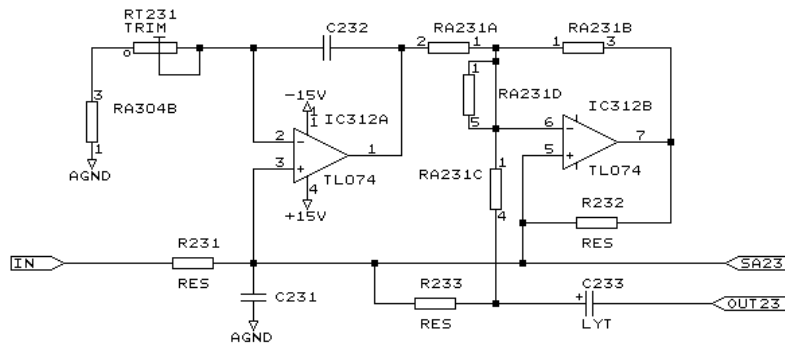

5 KHz Bandpass filter