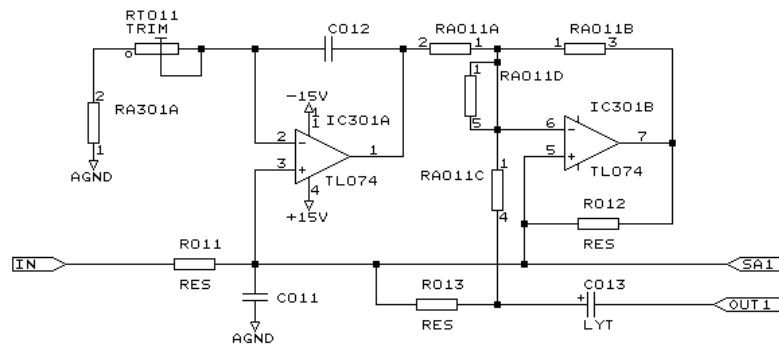

32 Hz Bandpass filter