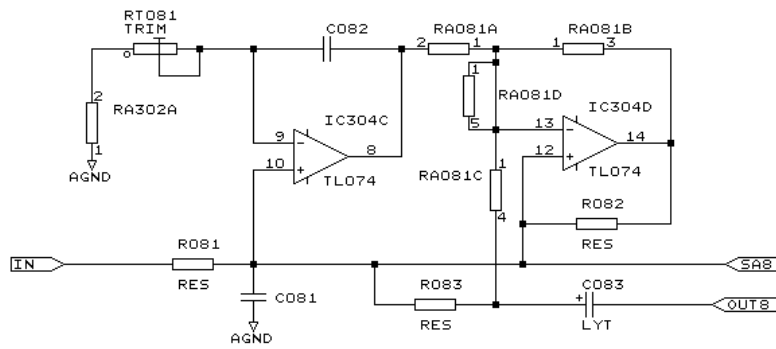

160 Hz Bandpass filter

T.C. ELECTRONIC A/S		
Title Filter 125Hz and 160Hz		
Size	Document Number	REV
A	1128BP40.004	4.0
Date:	April 21, 1993	Sheet of