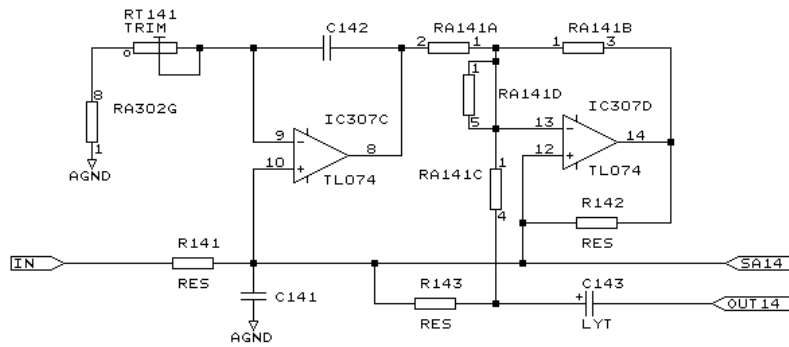

630 Hz Bandpass filter

T.C. ELECTRONIC A/S		
Title Filter 500Hz and 630Hz		
Size	Document Number	REV
A	1128BP40.007	4.0
Date:	April 21, 1993	Sheet of