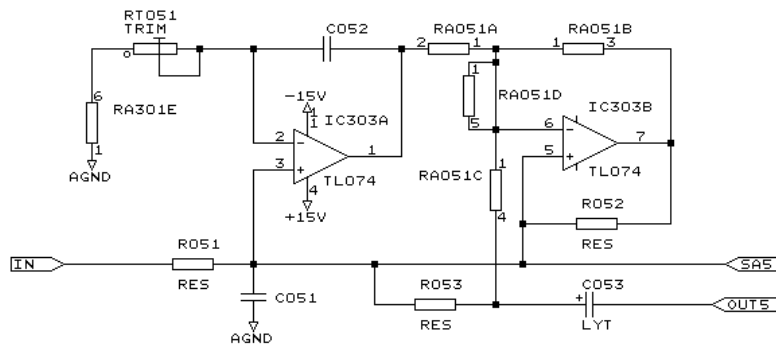

80 Hz Bandpass filter