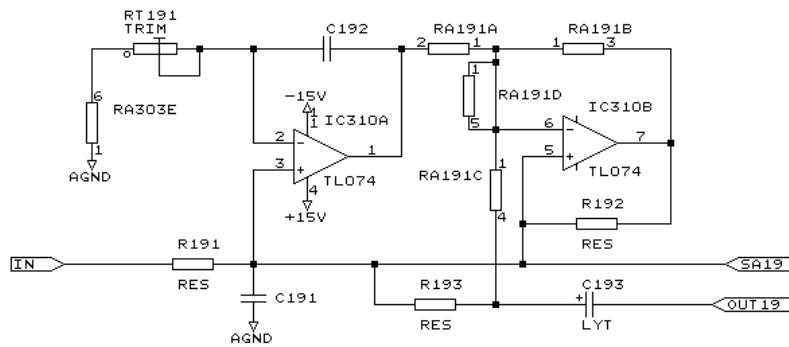

2 KHz Bandpass filter