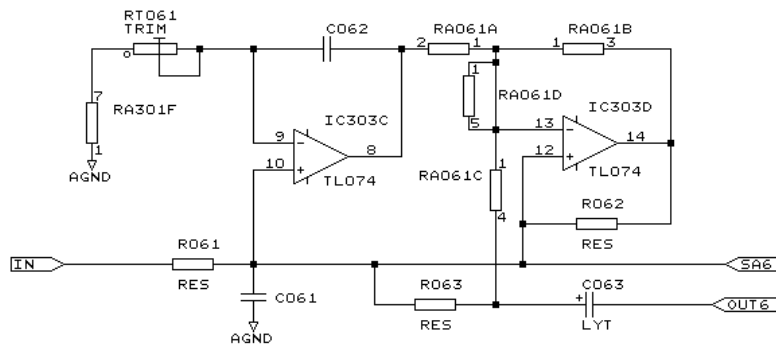

100 Hz Bandpass filter

T.C. ELECTRONIC A/S		
Title		
Filter 80Hz and 100Hz		
Size	Document Number	REV
A	1128BP40.003	4.0
Date:	April 20, 1993	Sheet of