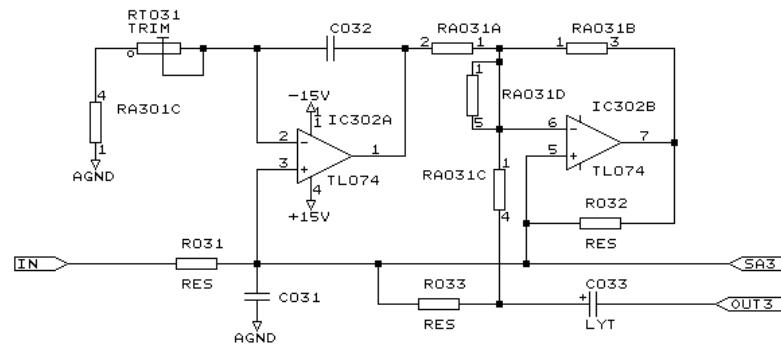

50 Hz Bandpass filter