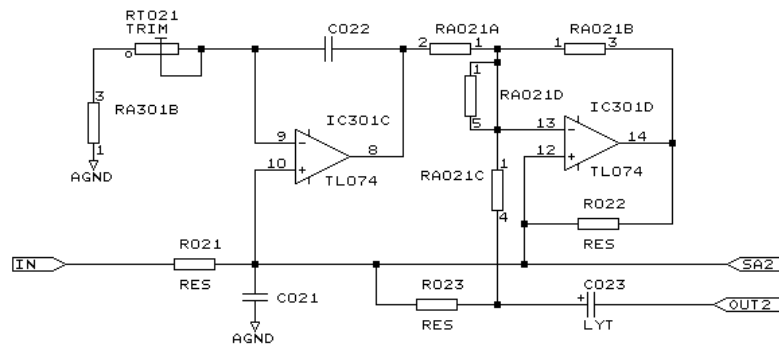

40Hz Bandpass filter

T.C. ELECTRONIC A/S		
Title Filter 32Hz and 40Hz		
Size	Document Number	REV
A	1128BP40.001	4.0
Date:	April 20, 1993	Sheet of