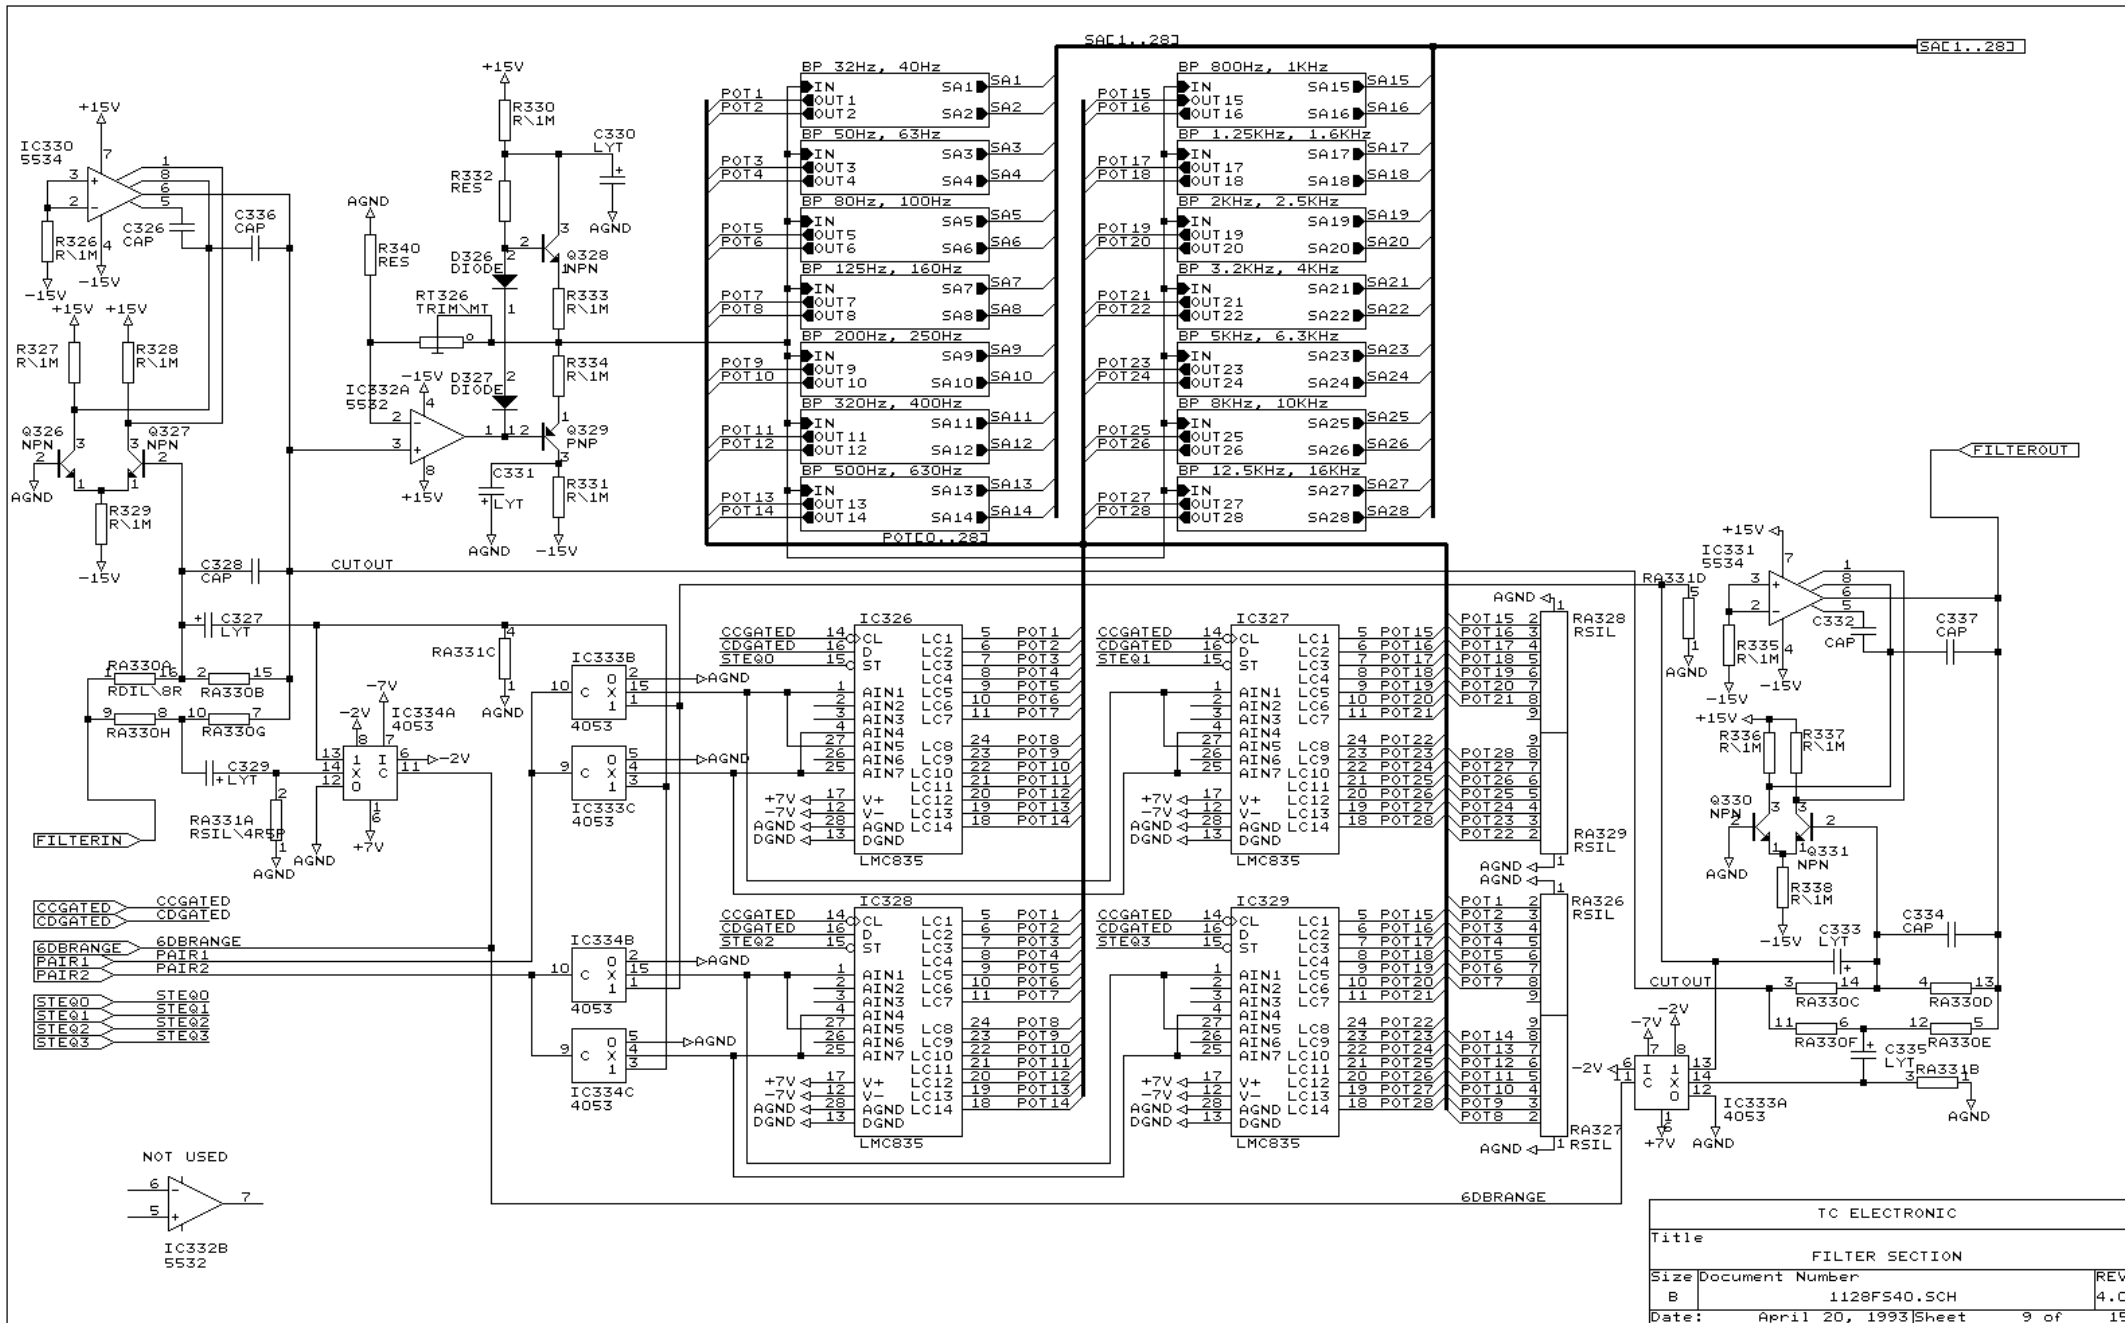

| | | |
|-------------------|-----------------|---------------|
| TC ELECTRONIC A/S | | |
| Title | | |
| ANALOG BOARD | | |
| Size | Document Number | REV |
| A | PC2801-4.SCH | 4.0 |
| Date: | April 21, 1993 | Sheet 7 of 15 |

| TC ELECTRONIC | | |
|---------------|-----------------|---------------|
| Title | FILTER SECTION | |
| Size | Document Number | REV |
| B | 1128FS40.SCH | 4.0 |
| Date: | April 20, 1993 | Sheet 9 of 15 |