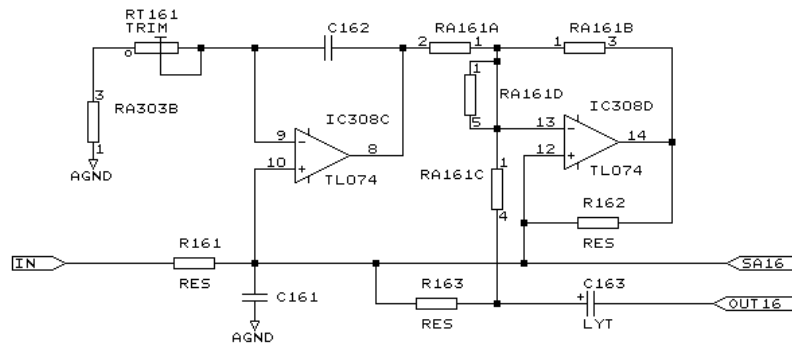

1KHz Bandpass filter

T.C. ELECTRONIC A/S		
Title		
Filter 800Hz and 1KHz		
Size	Document Number	REV
A	1128BP40.008	4.0
Date:	April 21, 1993	Sheet of