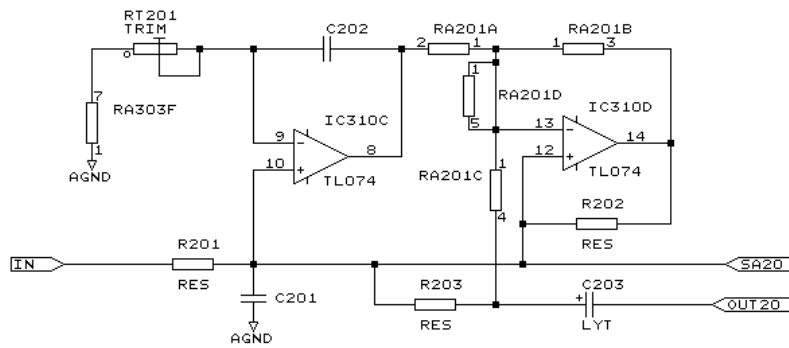

2.5 KHz Bandpass filter

T.C. ELECTRONIC A/S		
Title		
2KHz and 2.5KHz		
Size	Document Number	REV
A	1128BP40.010	4.0
Date:	April 21, 1993	Sheet of