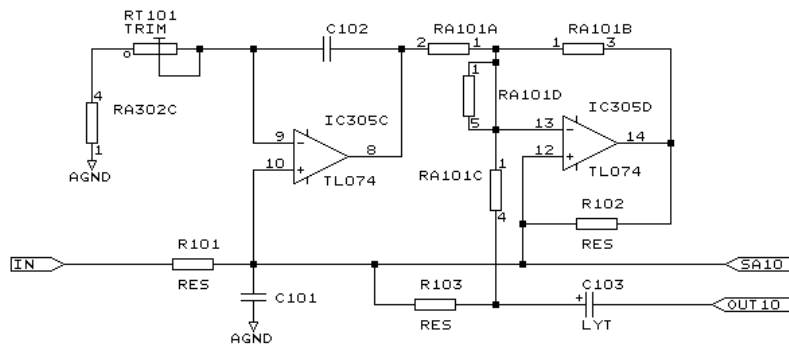

250 Hz Bandpass filter

T.C. ELECTRONIC A/S		
Title Filter 200Hz and 250Hz		
Size	Document Number	REV
A	1128BP40.005	4.0
Date:	April 21, 1993	Sheet of