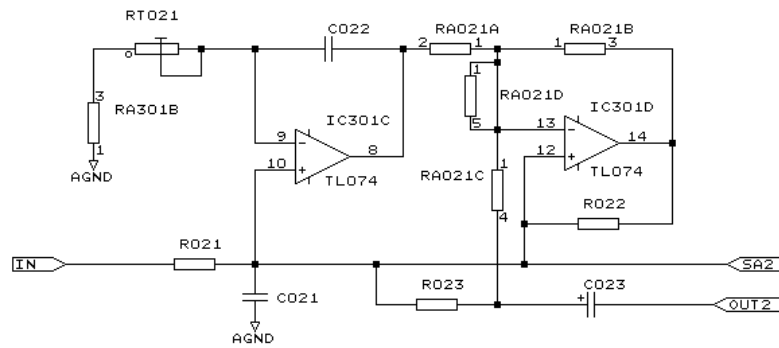

40Hz Bandpass filter

T.C. ELECTRONIC A/S		
Title Filter 32Hz and 40Hz		
Size	Document Number	REV
A	1128BP60.001	6.0
Date:	July 21, 1993	Sheet of