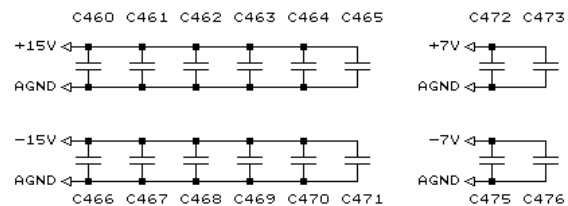

TC ELECTRONIC		
Title ANALOG POWER SUPPLY		
Size B	Document Number 1128AP60.SCH	REV 6.0
Date:	July 21, 1993	Sheet 12 of 15