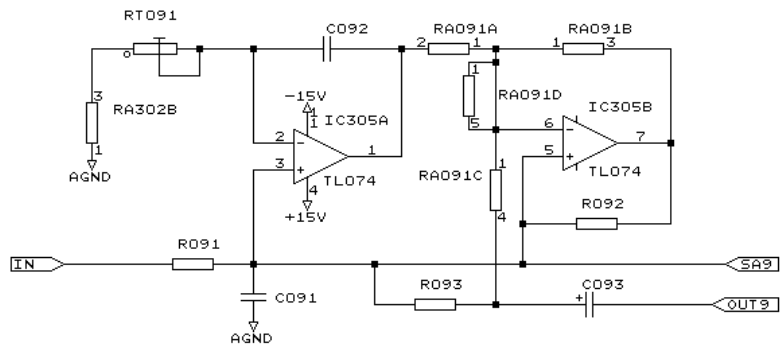

200 Hz Bandpass filter