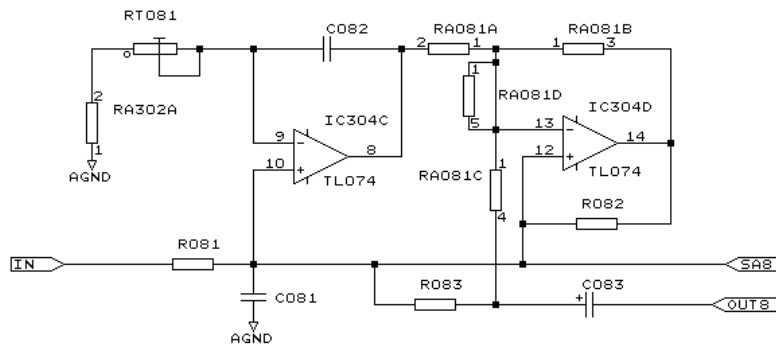

160 Hz Bandpass filter

T.C. ELECTRONIC A/S		
Title Filter 125Hz and 160Hz		
Size	Document Number	REV
A	1128BP60.004	6.0
Date:	July 21, 1993	Sheet of