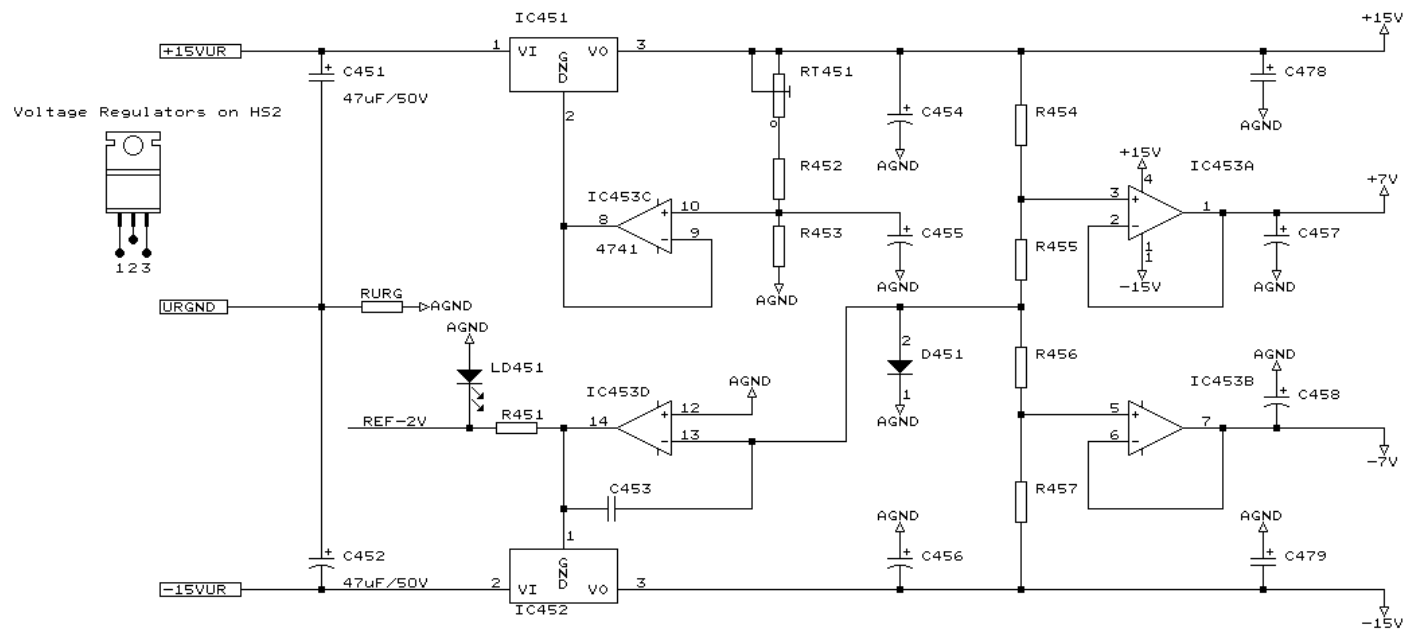

TC ELECTRONIC A/S		
Title		
TC1128 ANALOG MAIN BOARD		
Size	Document Number	REV
A	PC2801-6.SCH	6.0
Date:	July 21, 1993	Sheet of

not used
R429

TC ELECTRONIC		
Title	SERIAL INTERFACE SECTION	
Size	Document Number	REV
B	11285I60.SCH	6.0
Date:	July 21, 1993	Sheet 11 of 15

REF-2V ← REF-2V

TC ELECTRONIC		
Title ANALOG POWER SUPPLY		
Size B	Document Number 1128AP60.SCH	REV 6.0
Date:	July 21, 1993	Sheet 12 of 15

Modification:

Pin-out for IC451 & IC452

TC ELECTRONIC			
Title PC2801-6			
ANALOG POWER SUPPLY W/ MODIFICATION			
Size	Document Number	REV	
B	1128AP65.SCH	6.5	
Date:	May 14, 1997	Sheet	12 of 15