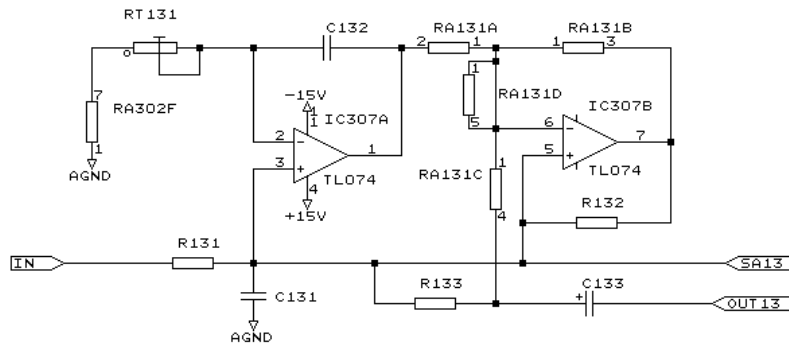

500 Hz Bandpass filter