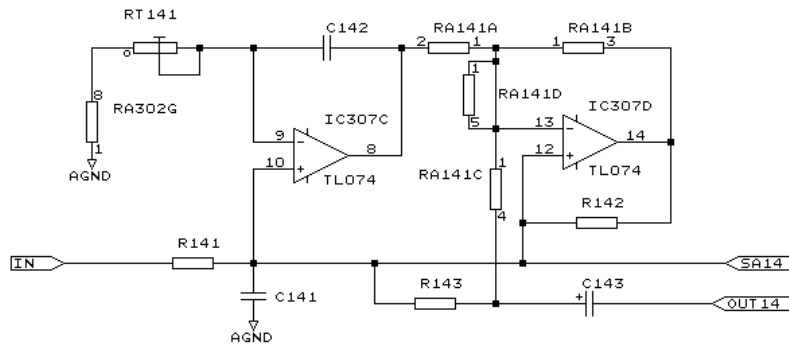

630 Hz Bandpass filter

T.C. ELECTRONIC A/S		
Title Filter 500Hz and 630Hz		
Size	Document Number	REV
A	1128BP60.007	6.0
Date:	July 21, 1993	Sheet of