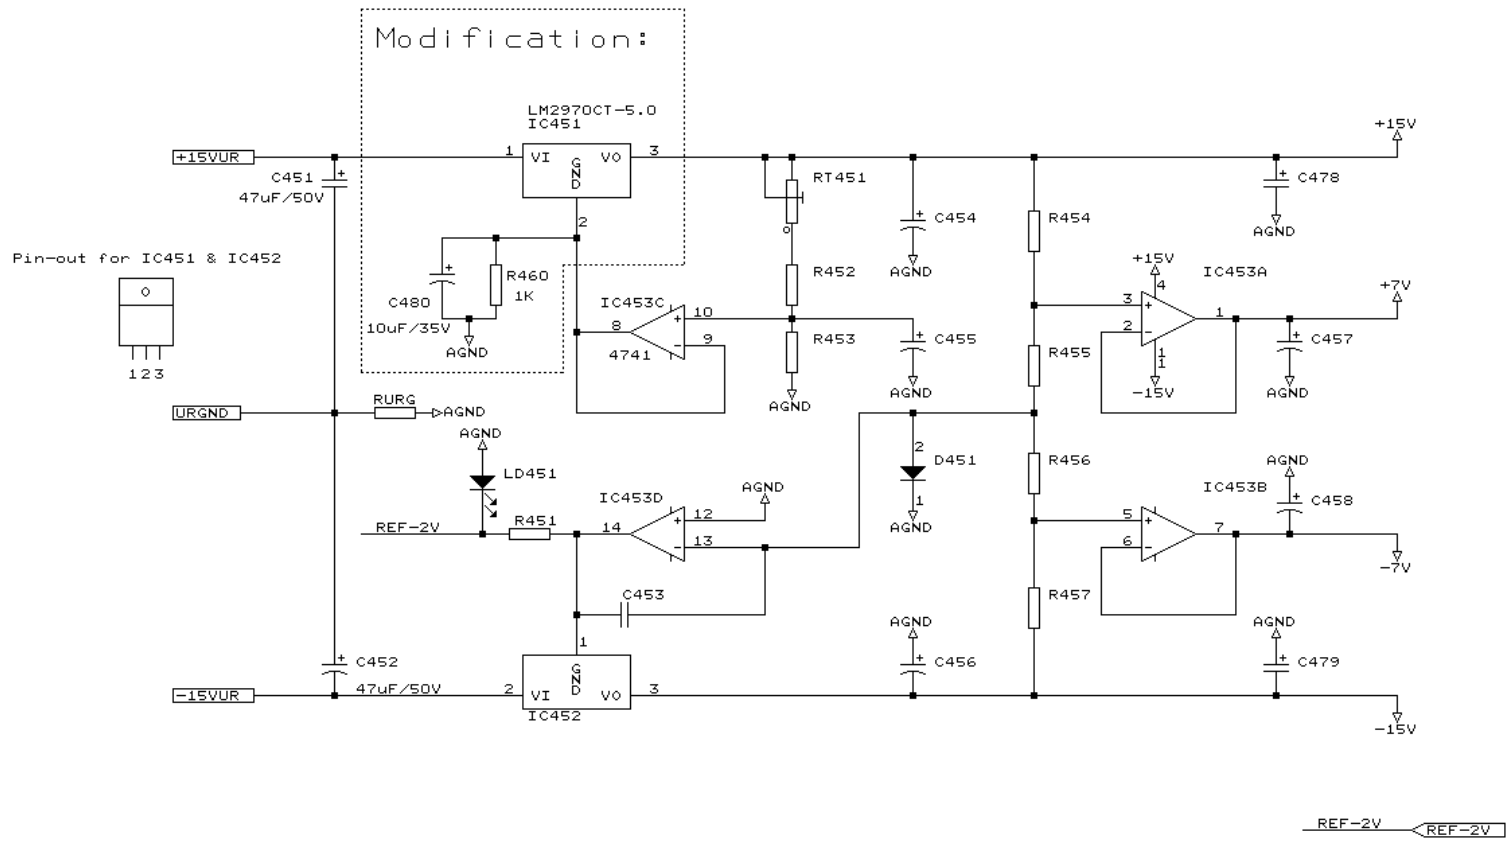

TC ELECTRONIC A/S		
Title		
TC1128 ANALOG MAIN BOARD		
Size	Document Number	REV
A	PC2801-6.SCH	6.0
Date:	July 21, 1993	Sheet of

not used
R429

TC ELECTRONIC		
Title	SERIAL INTERFACE SECTION	
Size	Document Number	REV
B	11285I60.SCH	6.0
Date:	July 21, 1993	Sheet 11 of 15

REF-2V ← REF-2V

TC ELECTRONIC		
Title ANALOG POWER SUPPLY		
Size B	Document Number 1128AP60.SCH	REV 6.0
Date:	July 21, 1993	Sheet 12 of 15

Modification:

Pin-out for IC451 & IC452

TC ELECTRONIC			
Title PC2801-6			
ANALOG POWER SUPPLY W/ MODIFICATION			
Size	Document Number	REV	
B	1128AP65.SCH	6.5	
Date:	May 14, 1997	Sheet	12 of 15

TC ELECTRONIC		
Title SPECTRUM ANALYZER BOARD		
Size	Document Number 11285A60.SCH	REV 6.0
B	Date: July 21, 1993	Sheet 13 of 15

TC ELECTRONIC A/S		
Title FILTER SECTION		
Size B	Document Number 1128FS60.SCH	REV 6.0
Date: July 21, 1993	Sheet	of