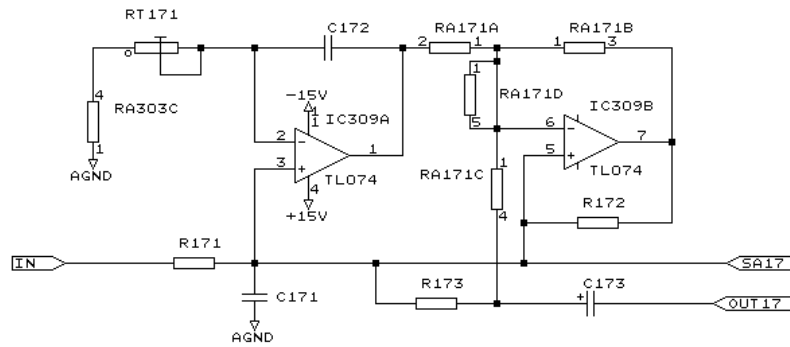

1.25 KHz Bandpass filter