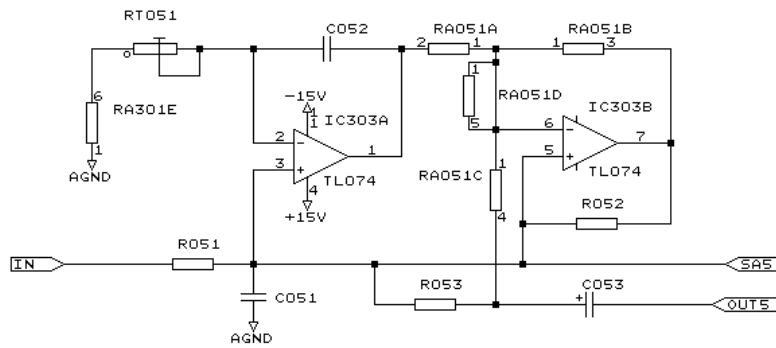

80 Hz Bandpass filter