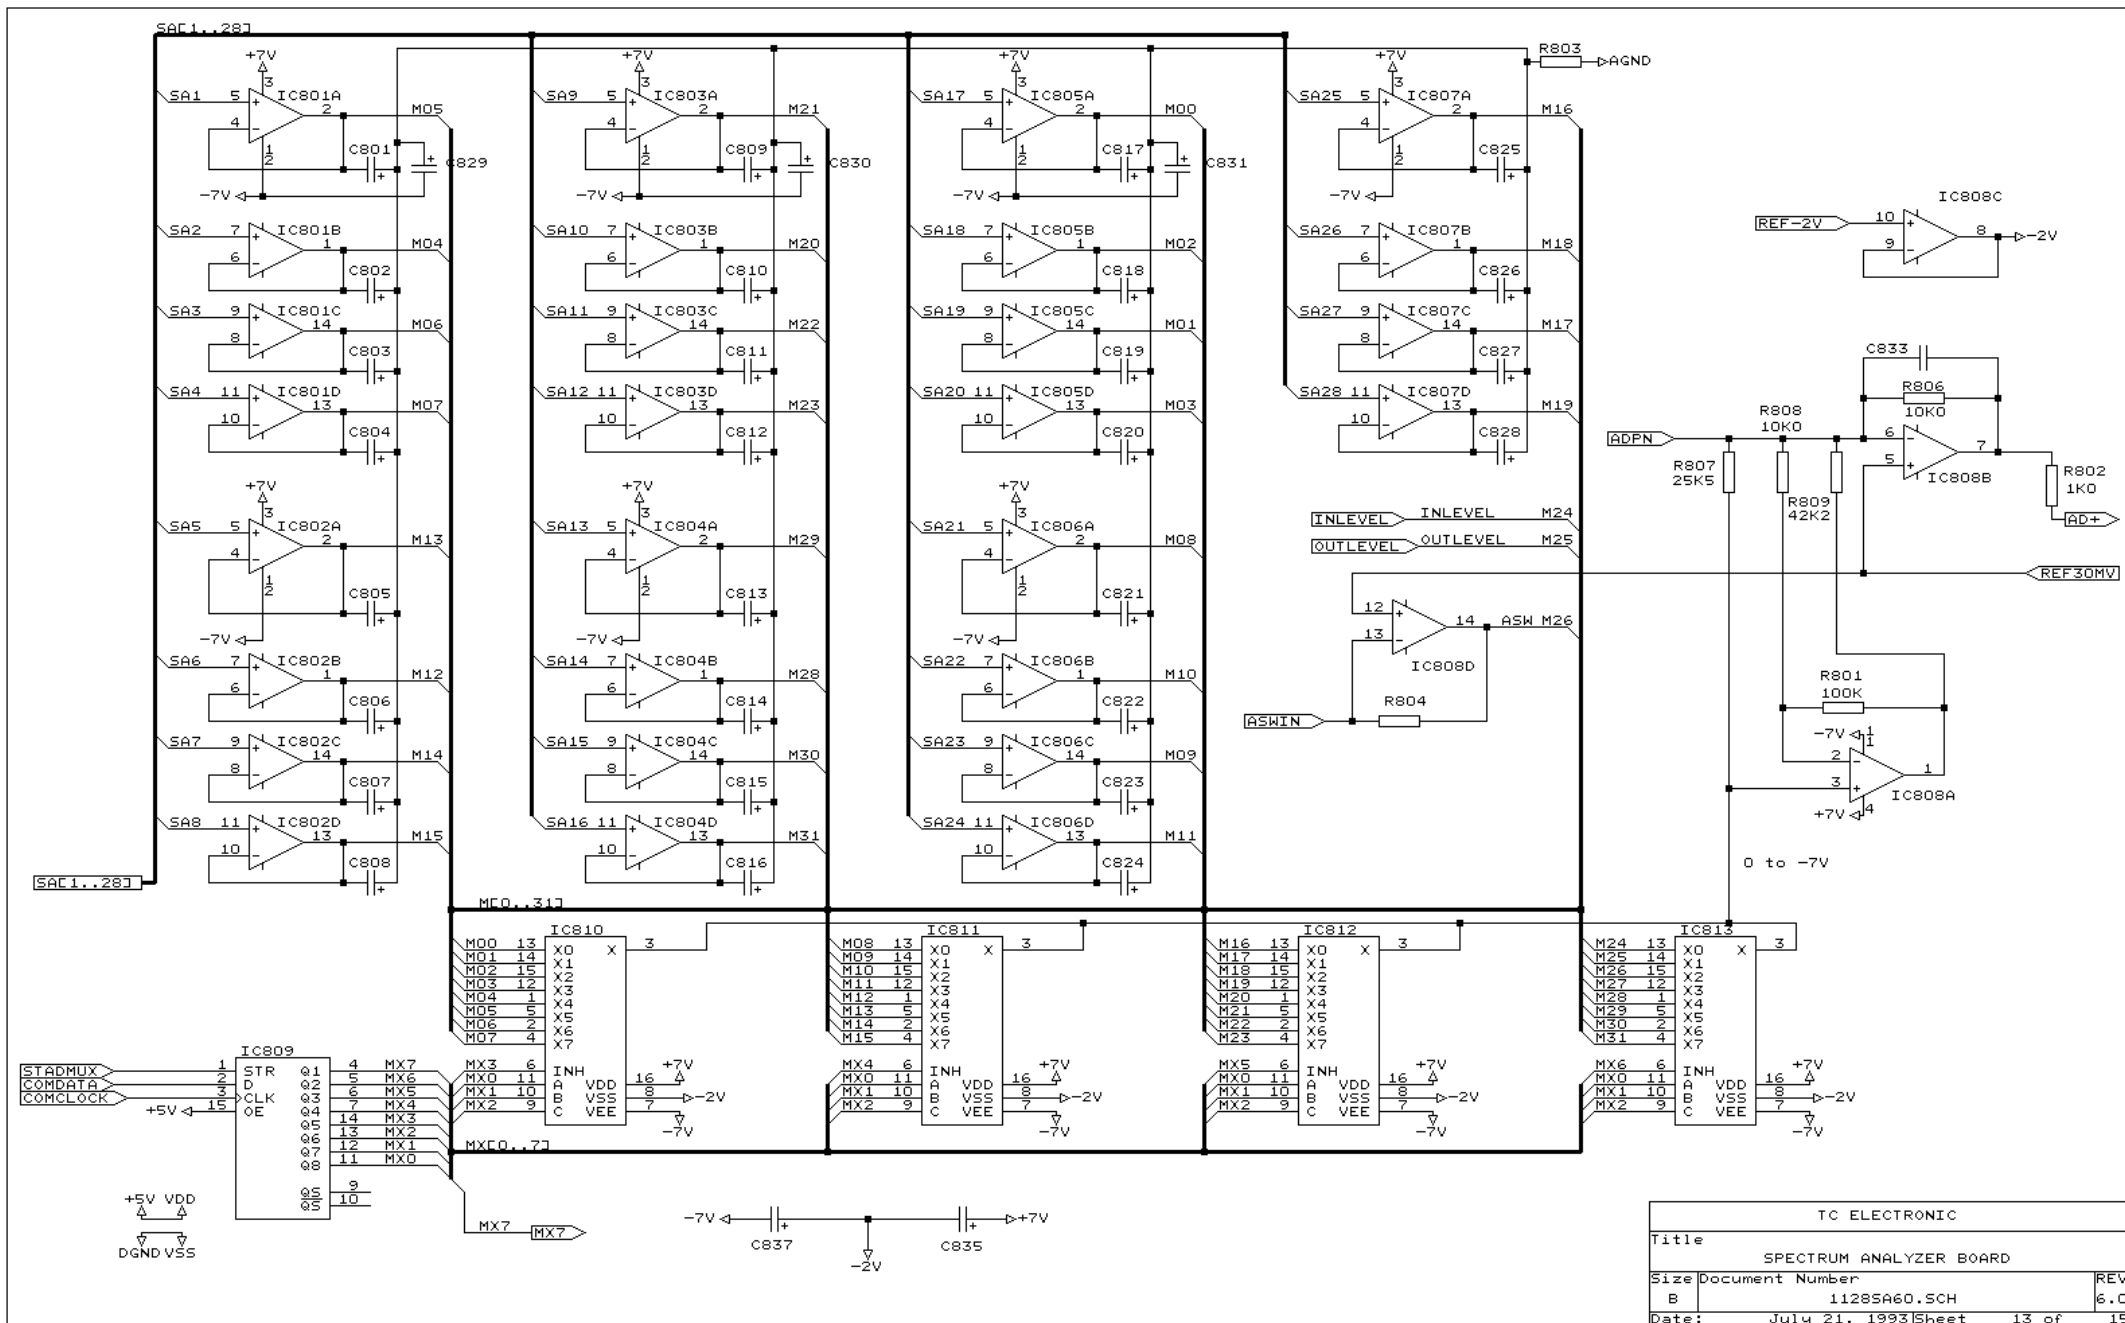

TC ELECTRONIC A/S		
Title		
TC1128 ANALOG MAIN BOARD		
Size	Document Number	REV
A	PC2801-6.SCH	6.0
Date:	July 21, 1993	Sheet of

not used
R429

TC ELECTRONIC		
Title	SERIAL INTERFACE SECTION	
Size	Document Number	REV
B	11285I60.SCH	6.0
Date:	July 21, 1993	Sheet 11 of 15

REF-2V ← REF-2V

TC ELECTRONIC		
Title ANALOG POWER SUPPLY		
Size B	Document Number 1128AP60.SCH	REV 6.0
Date:	July 21, 1993	Sheet 12 of 15

Modification:

Pin-out for IC451 & IC452

TC ELECTRONIC			
Title PC2801-6			
ANALOG POWER SUPPLY W/ MODIFICATION			
Size	Document Number	REV	
B	1128AP65.SCH	6.5	
Date:	May 14, 1997	Sheet	12 of 15

TC ELECTRONIC		
Title SPECTRUM ANALYZER BOARD		
Size	Document Number 11285A60.SCH	REV 6.0
B	Date: July 21, 1993	Sheet 13 of 15

TC ELECTRONIC A/S		
Title FILTER SECTION		
Size B	Document Number 1128FS60.SCH	REV 6.0
Date: July 21, 1993	Sheet	of