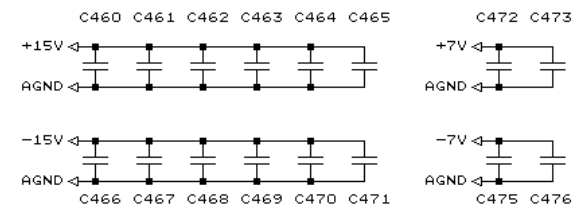

TC ELECTRONIC			
Title PC2801-6			
ANALOG POWER SUPPLY W/ MODIFICATION			
Size	Document Number	REV	
B	1128AP65.SCH	6.5	
Date:	May 14, 1997	Sheet	12 of 15