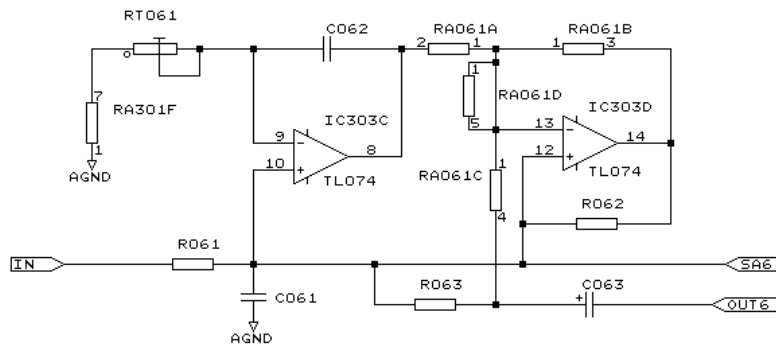

100 Hz Bandpass filter

T.C. ELECTRONIC A/S		
Title Filter 80Hz and 100Hz		
Size	Document Number	REV
A	1128BP60.003	6.0
Date:	July 21, 1993	Sheet of