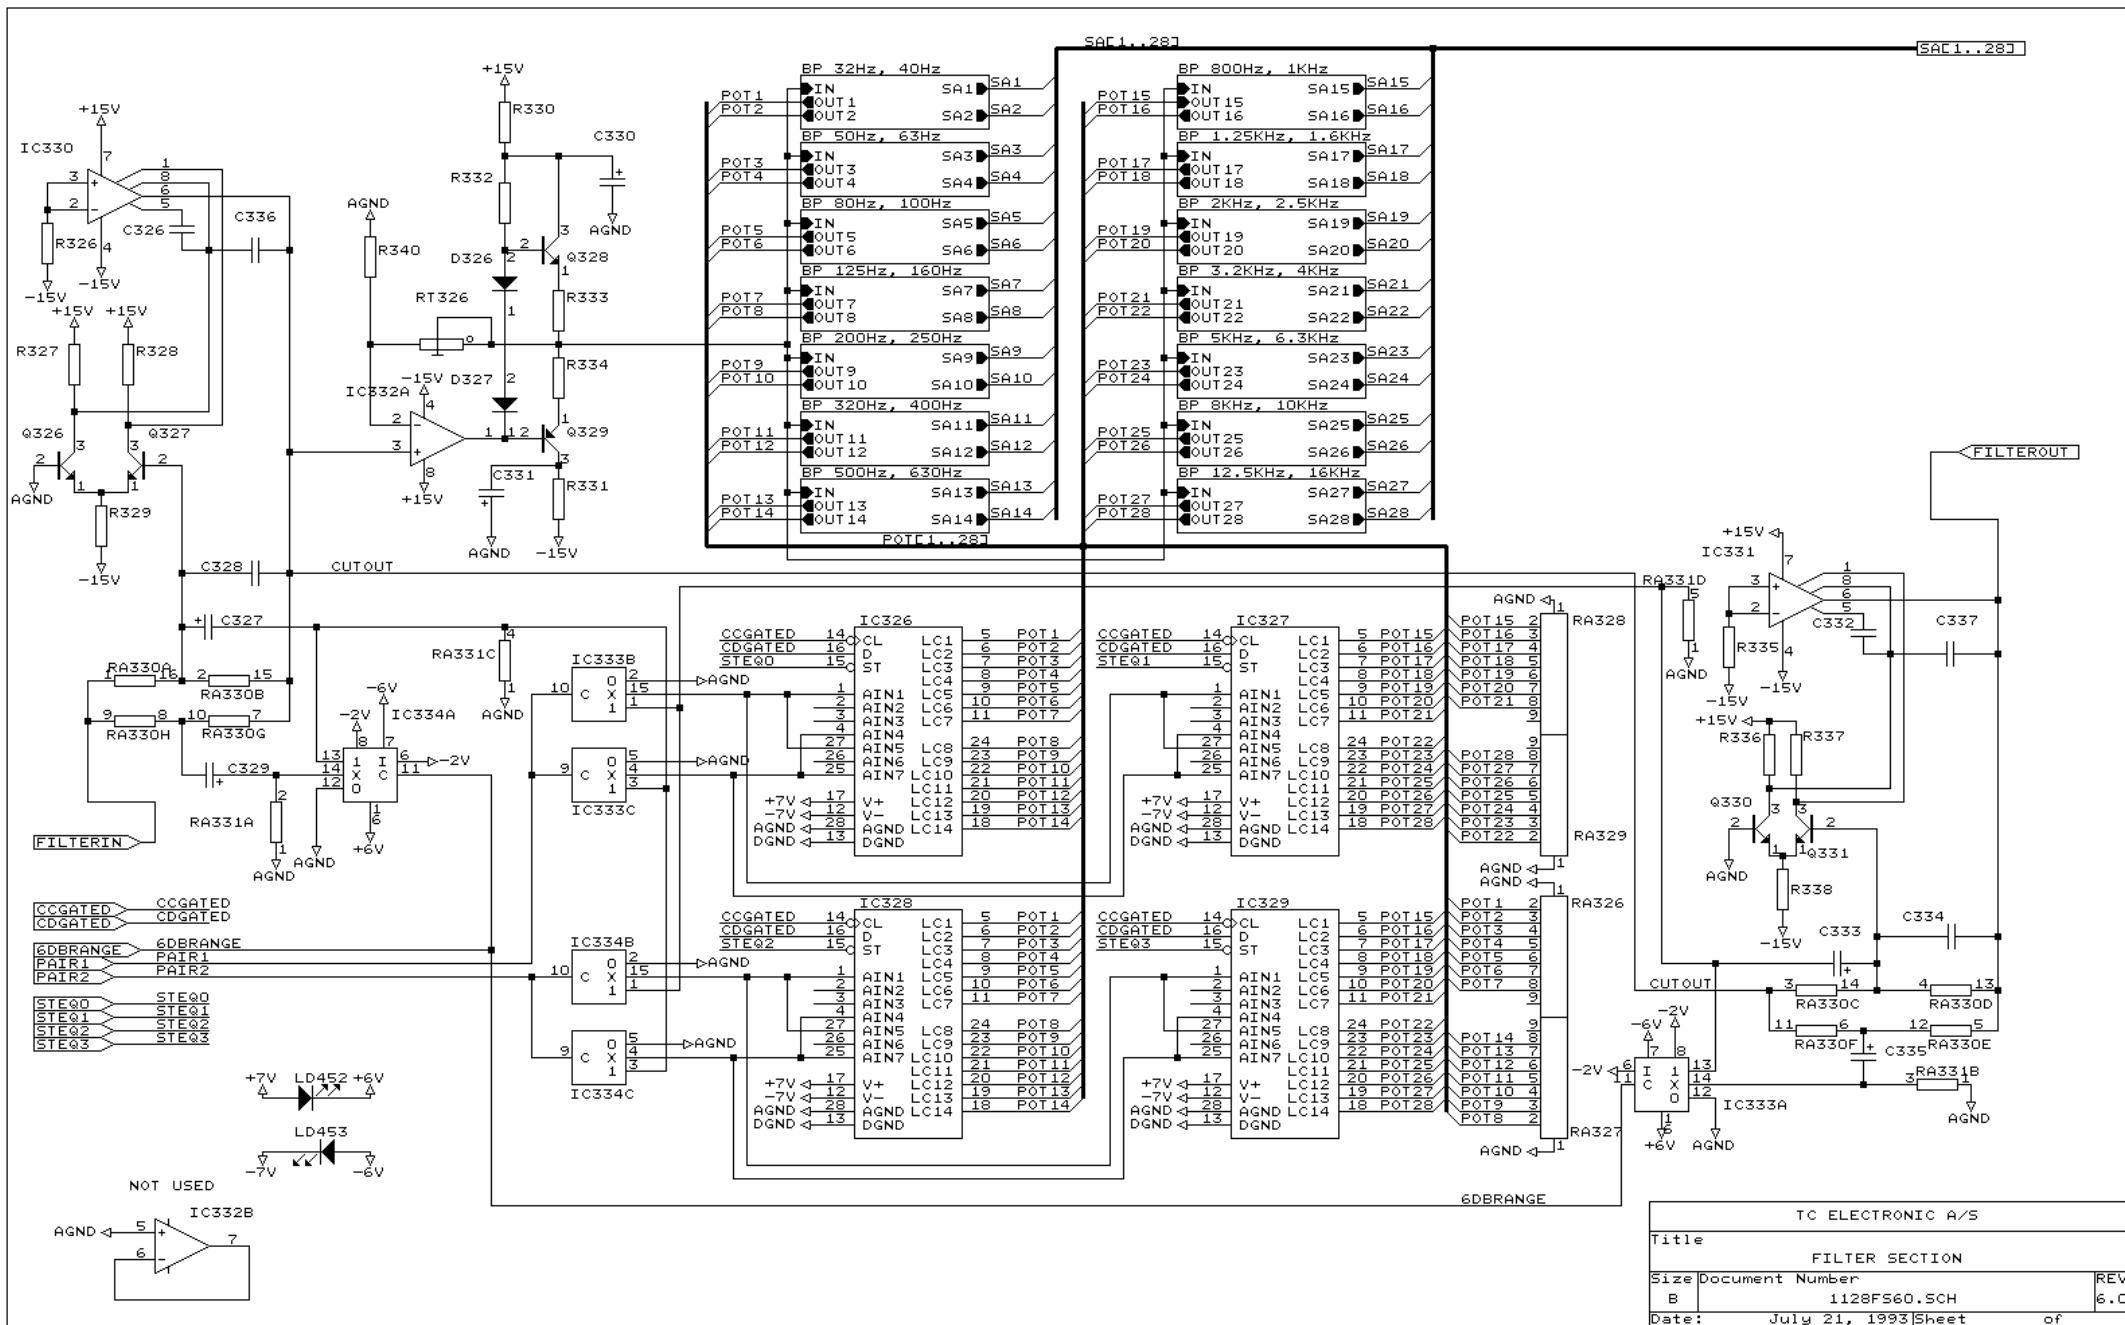

TC ELECTRONIC A/S		
Title		
TC1128 ANALOG MAIN BOARD		
Size	Document Number	REV
A	PC2801-6.SCH	6.0
Date:	July 21, 1993	Sheet of

not used
R429

TC ELECTRONIC		
Title	SERIAL INTERFACE SECTION	
Size	Document Number	REV
B	11285I60.SCH	6.0
Date:	July 21, 1993	Sheet 11 of 15

REF-2V ← REF-2V

TC ELECTRONIC		
Title ANALOG POWER SUPPLY		
Size B	Document Number 1128AP60.SCH	REV 6.0
Date:	July 21, 1993	Sheet 12 of 15

Modification:

Pin-out for IC451 & IC452

TC ELECTRONIC			
Title PC2801-6			
ANALOG POWER SUPPLY W/ MODIFICATION			
Size	Document Number	REV	
B	1128AP65.SCH	6.5	
Date:	May 14, 1997	Sheet	12 of 15

TC ELECTRONIC		
Title SPECTRUM ANALYZER BOARD		
Size	Document Number 11285A60.SCH	REV 6.0
B	Date: July 21, 1993	Sheet 13 of 15

TC ELECTRONIC A/S		
Title FILTER SECTION		
Size B	Document Number 1128FS60.SCH	REV 6.0
Date: July 21, 1993	Sheet	of