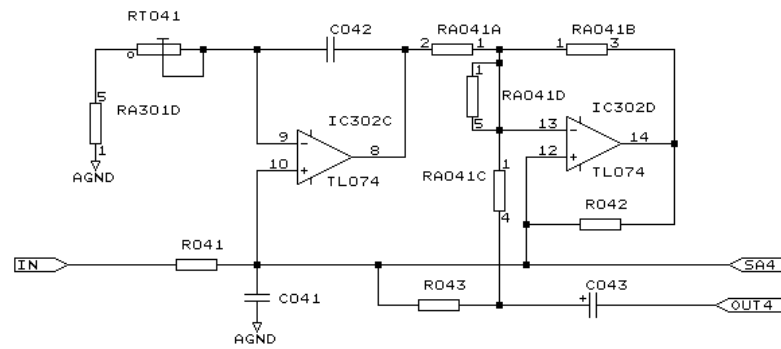

63 Hz Bandpass filter

T.C. ELECTRONIC A/S		
Title Filter 50Hz and 63Hz		
Size	Document Number	REV
A	1128BP60.002	6.0
Date:	July 21, 1993	Sheet of