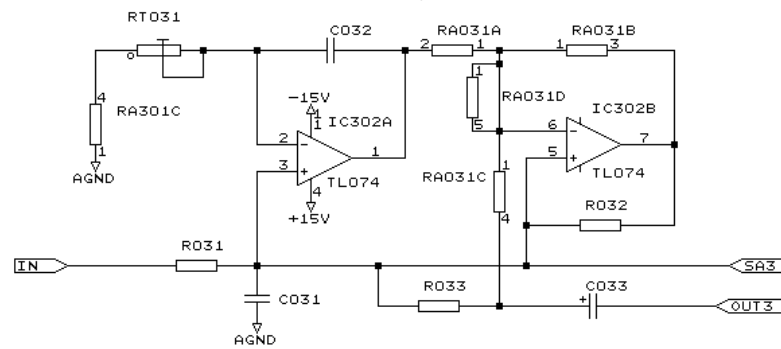

50 Hz Bandpass filter