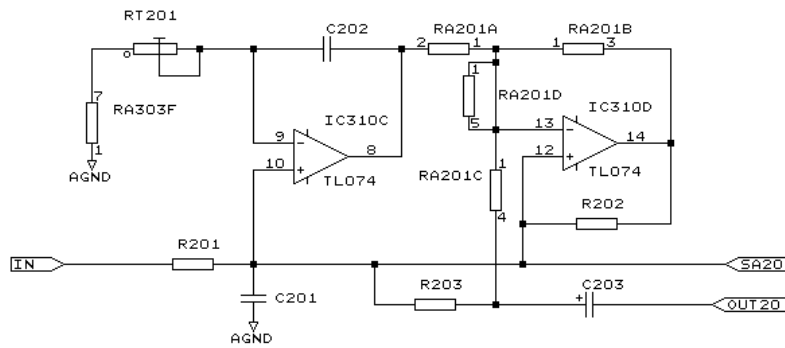

2.5 KHz Bandpass filter

T.C. ELECTRONIC A/S		
Title 2KHz and 2.5KHz		
Size	Document Number	REV
A	1128BP60.010	6.0
Date:	July 21, 1993	Sheet of