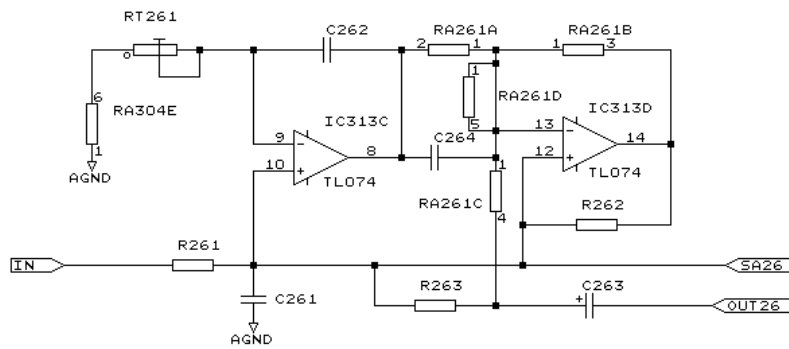

10 KHz Bandpass filter

T.C. ELECTRONIC A/S		
Title Filter 8KHz and 10KHz		
Size	Document Number	REV
A	1128BP60.013	6.0
Date:	July 21, 1993	Sheet of