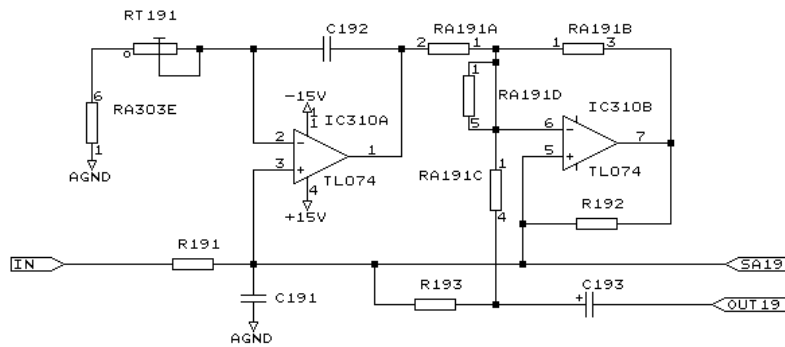

2 KHz Bandpass filter