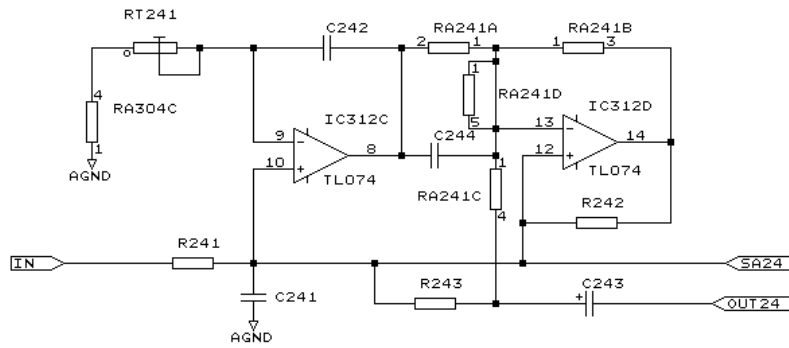

6.3 KHz Bandpass filter

T.C. ELECTRONIC A/S		
Title Filter 5KHz and 6.3KHz		
Size	Document Number	REV
A	1128BP60.012	6.0
Date:	July 21, 1993	Sheet of