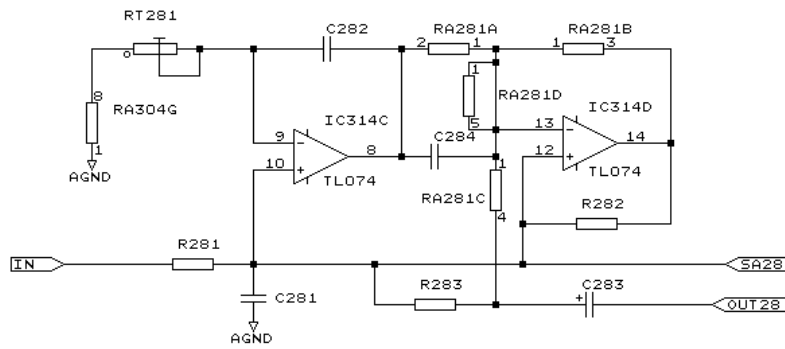

16 KHz Bandpass filter

T.C. ELECTRONIC A/S		
Title Filter 12.5KHz and 16KHz		
Size	Document Number	REV
A	1128BP60.014	6.0
Date:	July 21, 1993	Sheet of