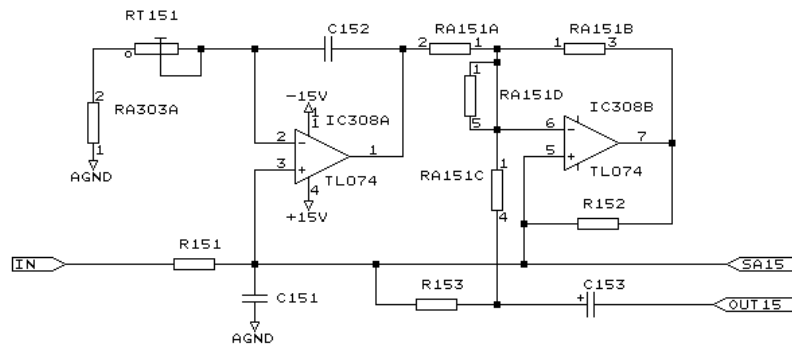

800 Hz Bandpass filter