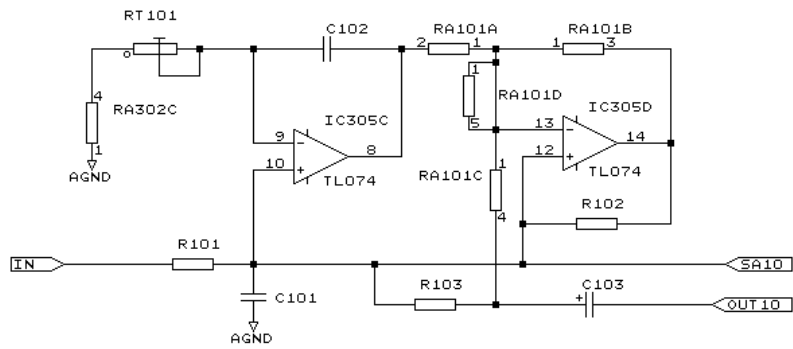

250 Hz Bandpass filter

T.C. ELECTRONIC A/S		
Title Filter 200Hz and 250Hz		
Size	Document Number	REV
A	1128BP60.005	6.0
Date:	July 21, 1993	Sheet of