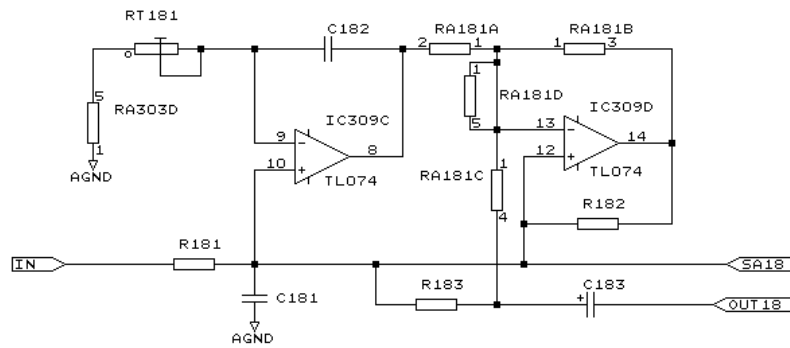

1.6 KHz Bandpass filter

T.C. ELECTRONIC A/S		
Title Filter 1.25KHz and 1.6KHz		
Size	Document Number	REV
A	1128BP60.009	6.0
Date:	July 21, 1993	Sheet of