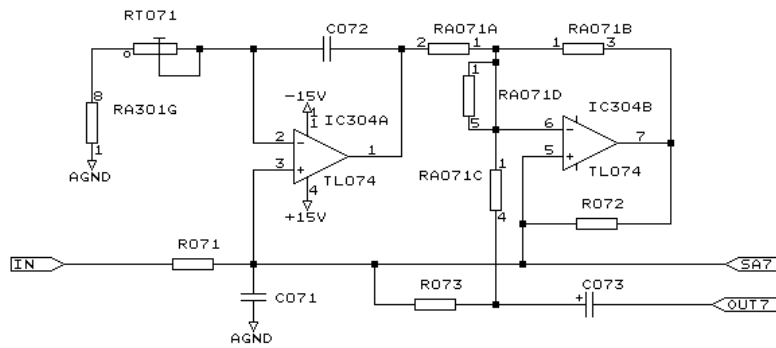

125 Hz Bandpass filter