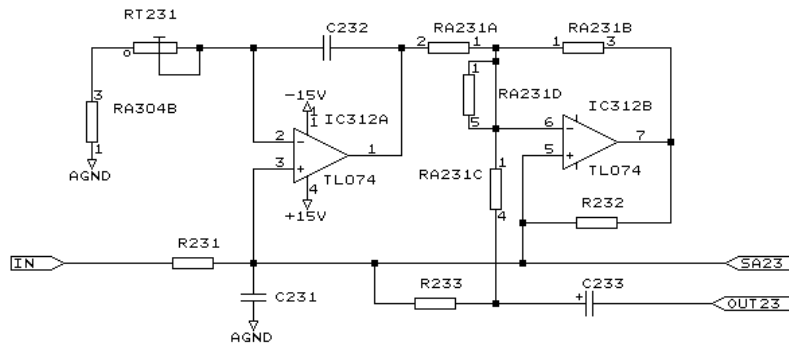

5 KHz Bandpass filter