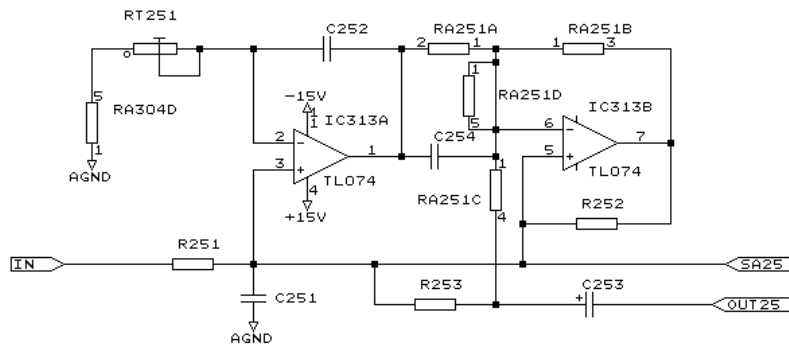

8 KHz Bandpass filter