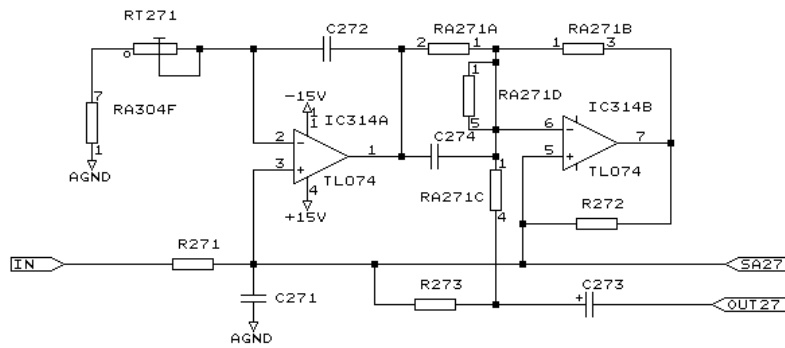

12.5 KHz Bandpass filter