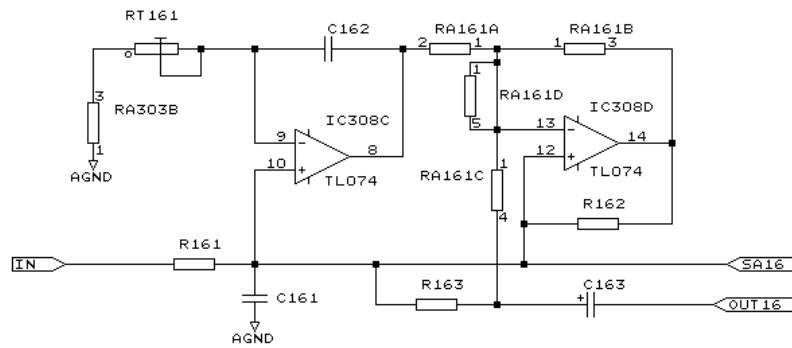

1KHz Bandpass filter

T.C. ELECTRONIC A/S		
Title Filter 800Hz and 1KHz		
Size	Document Number	REV
A	1128BP60.008	6.0
Date:	July 21, 1993	Sheet of