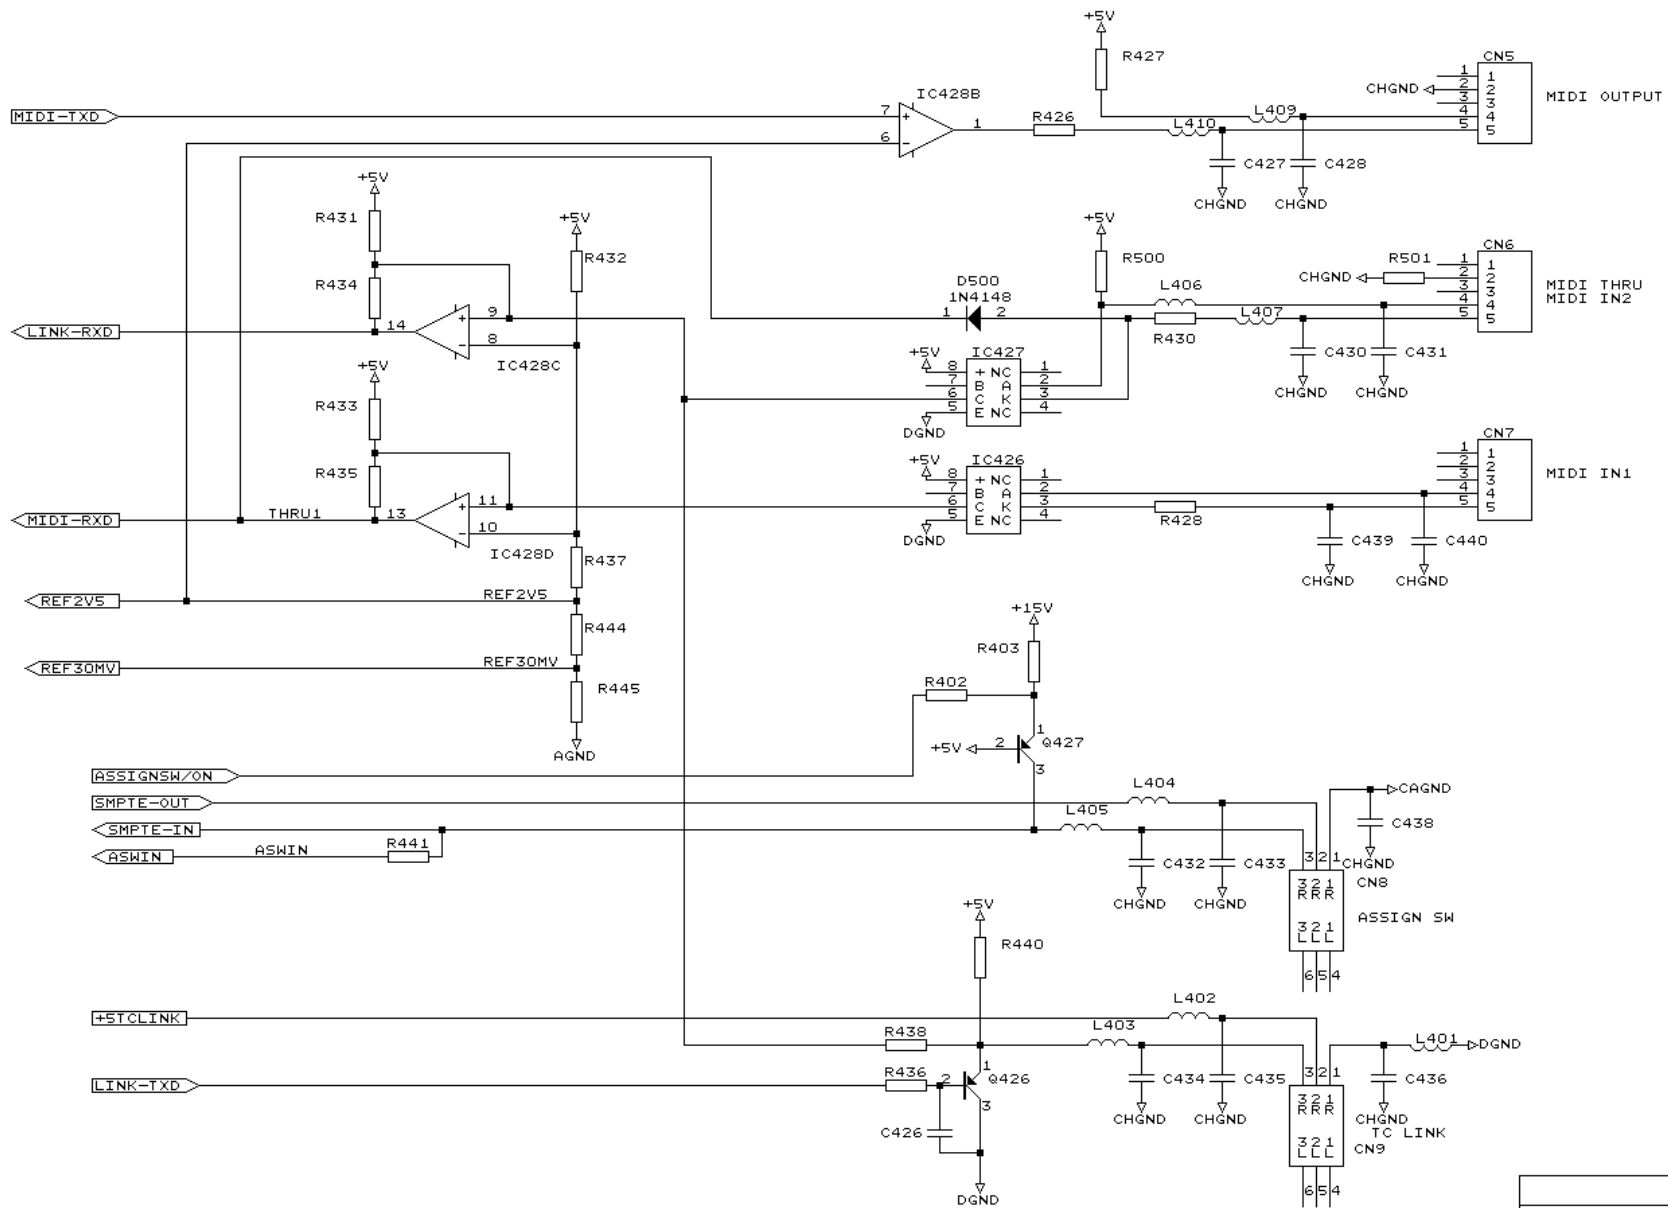

TC ELECTRONIC A/S		
Title		
TC1128 ANALOG MAIN BOARD		
Size	Document Number	REV
A	PC2801-6.SCH	6.0
Date:	July 21, 1993	Sheet of

not used
R429

TC ELECTRONIC		
Title	SERIAL INTERFACE SECTION	
Size	Document Number	REV
B	11285I60.SCH	6.0
Date:	July 21, 1993	Sheet 11 of 15

REF-2V ← REF-2V

TC ELECTRONIC		
Title ANALOG POWER SUPPLY		
Size B	Document Number 1128AP60.SCH	REV 6.0
Date:	July 21, 1993	Sheet 12 of 15

Modification:

Pin-out for IC451 & IC452

TC ELECTRONIC			
Title PC2801-6			
ANALOG POWER SUPPLY W/ MODIFICATION			
Size	Document Number	REV	
B	1128AP65.SCH	6.5	
Date:	May 14, 1997	Sheet	12 of 15

TC ELECTRONIC		
Title SPECTRUM ANALYZER BOARD		
Size	Document Number 11285A60.SCH	REV 6.0
B	Date: July 21, 1993	Sheet 13 of 15

TC ELECTRONIC A/S		
Title FILTER SECTION		
Size B	Document Number 1128FS60.SCH	REV 6.0
Date: July 21, 1993	Sheet	of