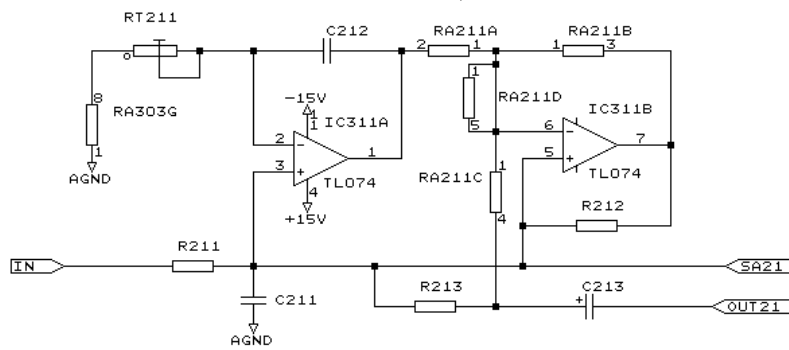

3.2 KHz Bandpass filter