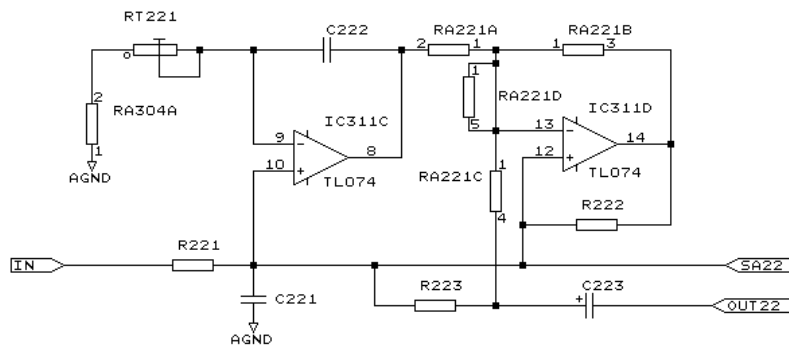

4 KHz Bandpass filter

T.C. ELECTRONIC A/S		
Title Filter 3.2KHz and 4KHz		
Size	Document Number	REV
A	1128BP60.011	6.0
Date:	July 21, 1993	Sheet of