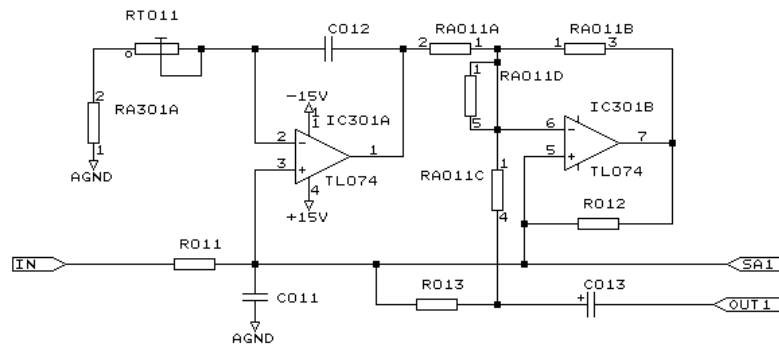

32 Hz Bandpass filter