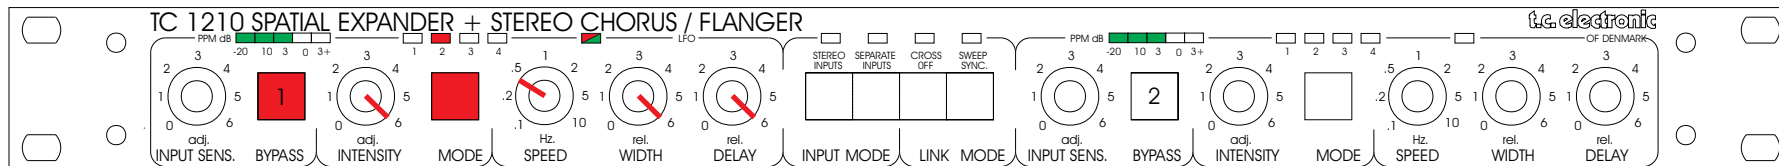

TC1210 SETTING EXAMPLES:

CHORUS

DOUBLER

FLANGER I

FLANGER II

SPATIAL EXPANDER