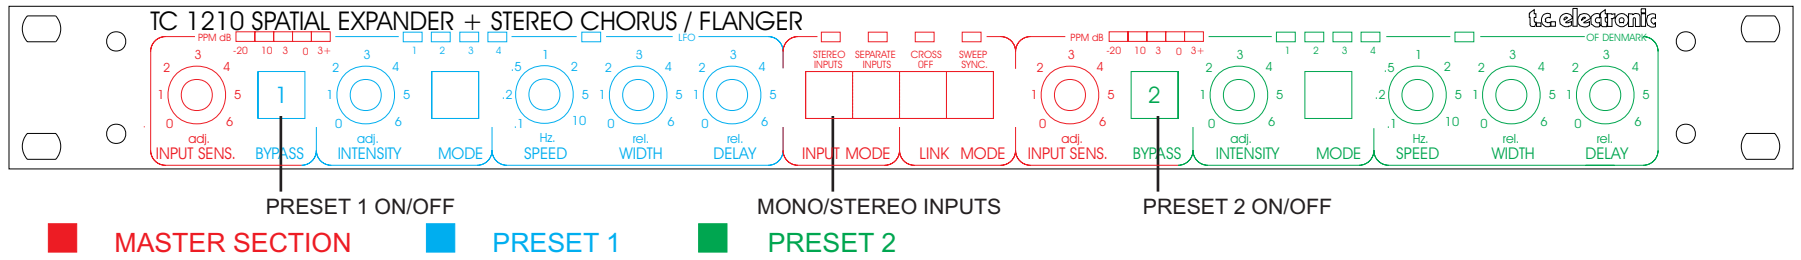

TC1210 SETUP GUIDE

OPERATION MODES:

INSTRUMENT SETUP (serial setup)

MIXER SETUP (parallel setup)