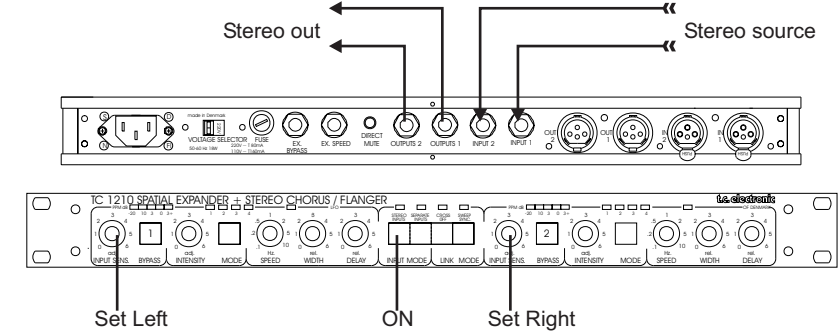

TC1210 SETUP GUIDE

OPERATION MODES:

INSTRUMENT SETUP (serial setup)

MIXER SETUP (parallel setup)