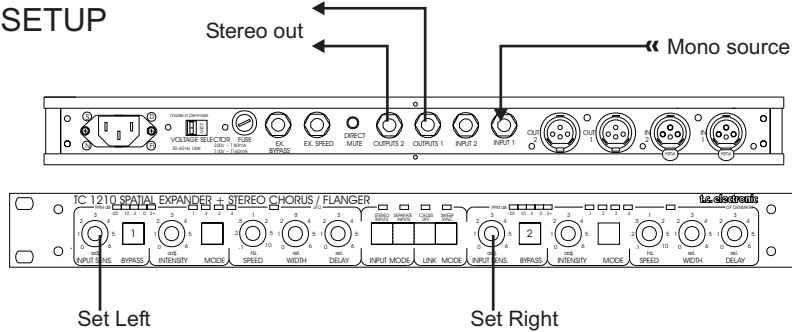

TC1210 SETUP GUIDE

OPERATION MODES:

INSTRUMENT SETUP (serial setup)

MIXER SETUP (parallel setup)