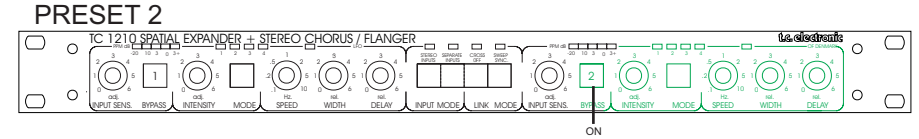

TC1210 SETUP GUIDE

OPERATION MODES:

INSTRUMENT SETUP (serial setup)

MIXER SETUP (parallel setup)