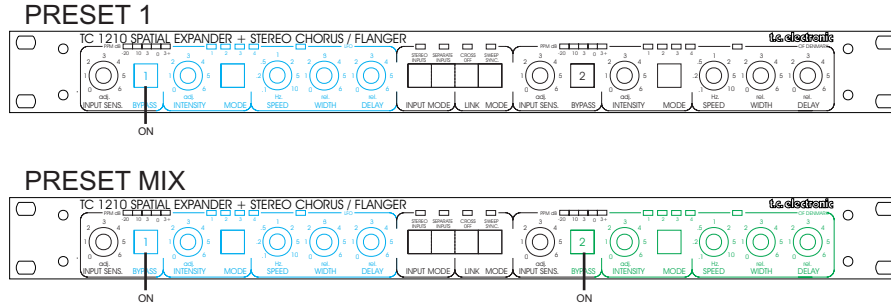

TC1210 SETUP GUIDE

OPERATION MODES:

INSTRUMENT SETUP (serial setup)

MIXER SETUP (parallel setup)