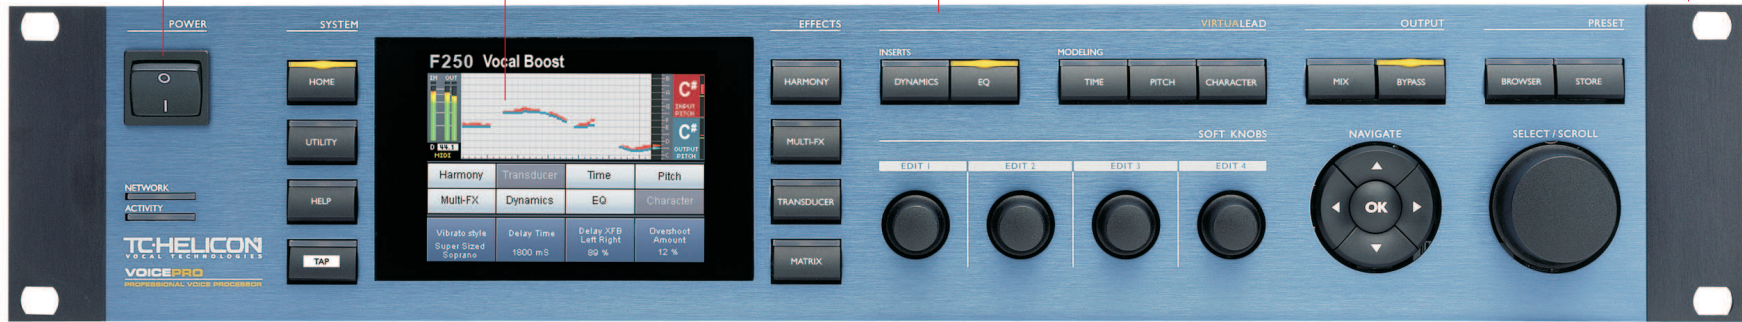

VoicePro

584049012
R6119-B Backpanel for VoicePro

336100011 -TFT Display 3.8" 320x240 X-Wiz

584003211
Topcover for X-Wiz & VoicePro

340032011- Power Switch

581025011- Frontpanel VoicePro

586000021
Sideplate 2unit AG2-AG3

586000031
Sidepanel 2unit Sort

338110011	Black knob, "CHANNEL" on SP02094A	2
338110111	Black knob, LOCAL on SP02094A	1
338110211	Black knob, "GLOBAL" on SP02094A	1
338110311	Black knob, "COPY" on SP02094A	1
338110411	Black knob, "PARAM EQ" on SP02094A	2
338110511	Black knob, "RECALL" on SP02094A	1
338110611	Black knob, STORE on SP02094A	1
338110711	Black knob, PASTE on SP02094A	1
338110811	Black knob, "GRAPH EQ" on SP02094A	2
338110911	Black knob, SETUP on SP02094A	1
338111011	Black knob, "UTILITY" on SP02094A	1
338111111	Black knob, "DYN EQ" on SP02094A	2
338111211	Black knob, "ALL" on SP02094A	1
338111311	Black knob GROUP on SP02094A	1
338111411	Black knob, "PIL" on SP02095A "ARROW"	4
338111511	Black knob, "OK" on SP02096A	1