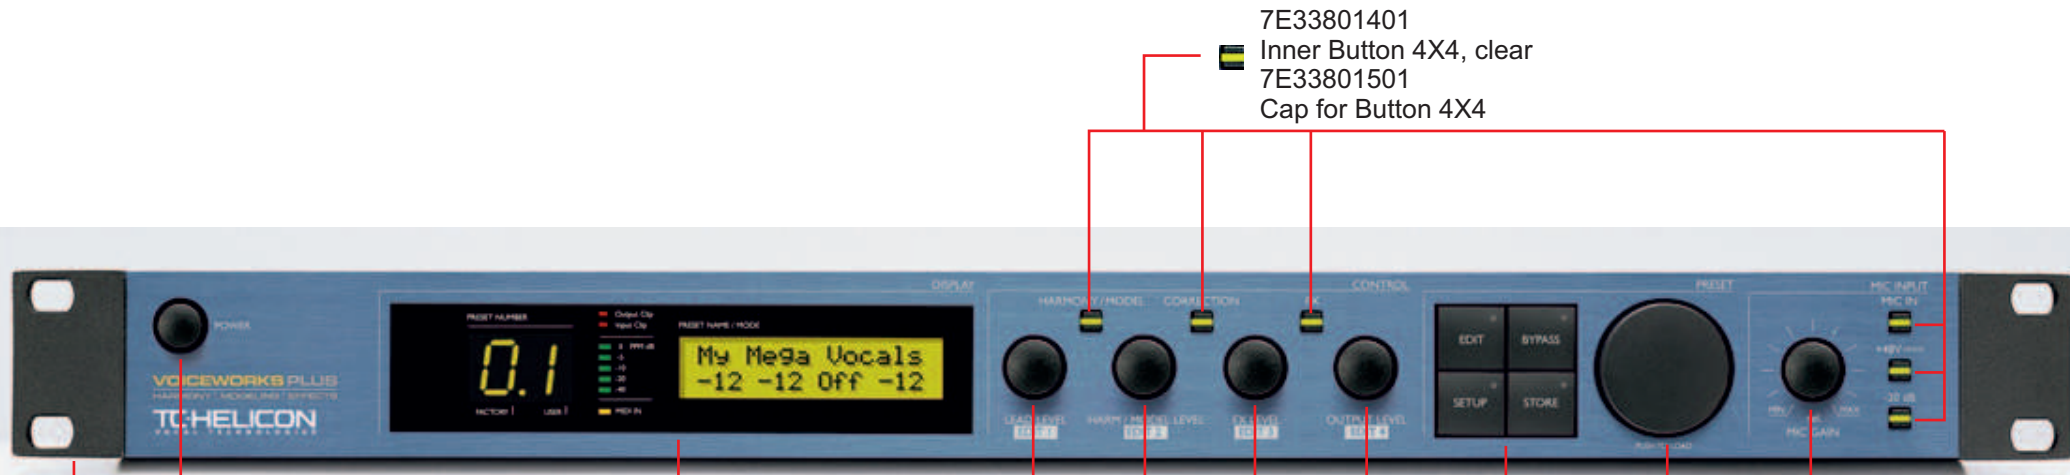

# VoiceWorksPlus

7E33801401  
Inner Button 4X4, clear  
7E33801501  
Cap for Button 4X4

7E33800501  
Power button

7E58100301  
Side plate

7E33600601  
LCD Display  
MC1602C8-SYL

7E33800301  
Small plastic knob  
Ø13mm without mark

7E33905111  
Small plastic knob  
Ø13mm with "-"

7E33800402  
Big plastic knob  
Ø30mm

7E33800802  
Inlet For Button With Led

7E33800602  
Console For Button

Cap for buttons:

7E33900302 "EDIT", Cap For Button With Led  
7E33900502 "BYPASS", Cap For Button With Led  
7E33900902 "STORE", Cap For Button With Led  
7E33902402 "SETUP", Cap For Button With Led