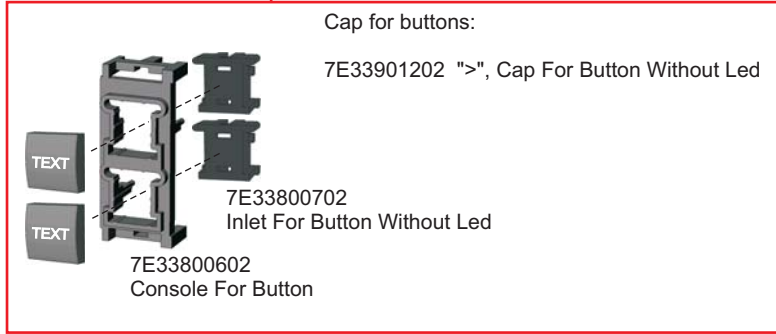

VoiceOne

7E58100301
Side Panel

7B80622001
VoiceOne Display

7E58100301
Side Panel

Cap for buttons:

- 7E33904012 "CORRECT", Cap For Button With Led
- 7E33904092 "SHIFT", Cap For Button With Led
- 7E33904002 "INFLECTION", Cap For Button With Led
- 7E33903902 "VIBRATO", Cap For Button With Led
- 7E33904082 "SPECTRAL", Cap For Button With Led
- 7E33904032 "BREATH", Cap For Button With Led
- 7E33904042 "GROWL", Cap For Button With Led
- 7E33904052 "RESONANCE", Cap For Button With Led
- 7E33900202 "I/O", Cap For Button With LED
- 7E33903702 "MIDI/UTIL", Cap For Button With LED
- 7E33900902 "STORE", Cap For Button With LED
- 7E33902502 "BYPASS", Cap For Button With LED
- 7E33901002 "ENTER", Cap For Button With LED
- 7E33901102 "RECALL", Cap For Button With LED

Cap for buttons:
7E33901202 ">", Cap For Button Without Led