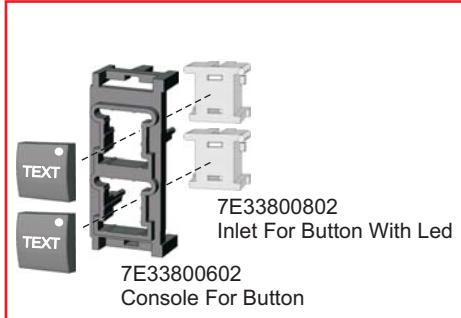

VoiceOne

7E58100301
Side Panel

7B80622001
VoiceOne Display

7E58100301
Side Panel

Cap for buttons:

- 7E33904012 "CORRECT", Cap For Button With Led
- 7E33904092 "SHIFT", Cap For Button With Led
- 7E33904002 "INFLECTION", Cap For Button With Led
- 7E33903902 "VIBRATO", Cap For Button With Led
- 7E33904082 "SPECTRAL", Cap For Button With Led
- 7E33904032 "BREATH", Cap For Button With Led
- 7E33904042 "GROWL", Cap For Button With Led
- 7E33904052 "RESONANCE", Cap For Button With Led
- 7E33900202 "I/O", Cap For Button With LED
- 7E33903702 "MIDI/UTIL", Cap For Button With LED
- 7E33900902 "STORE", Cap For Button With LED
- 7E33902502 "BYPASS", Cap For Button With LED
- 7E33901002 "ENTER", Cap For Button With LED
- 7E33901102 "RECALL", Cap For Button With LED

Cap for buttons:
7E33901202 ">", Cap For Button Without Led