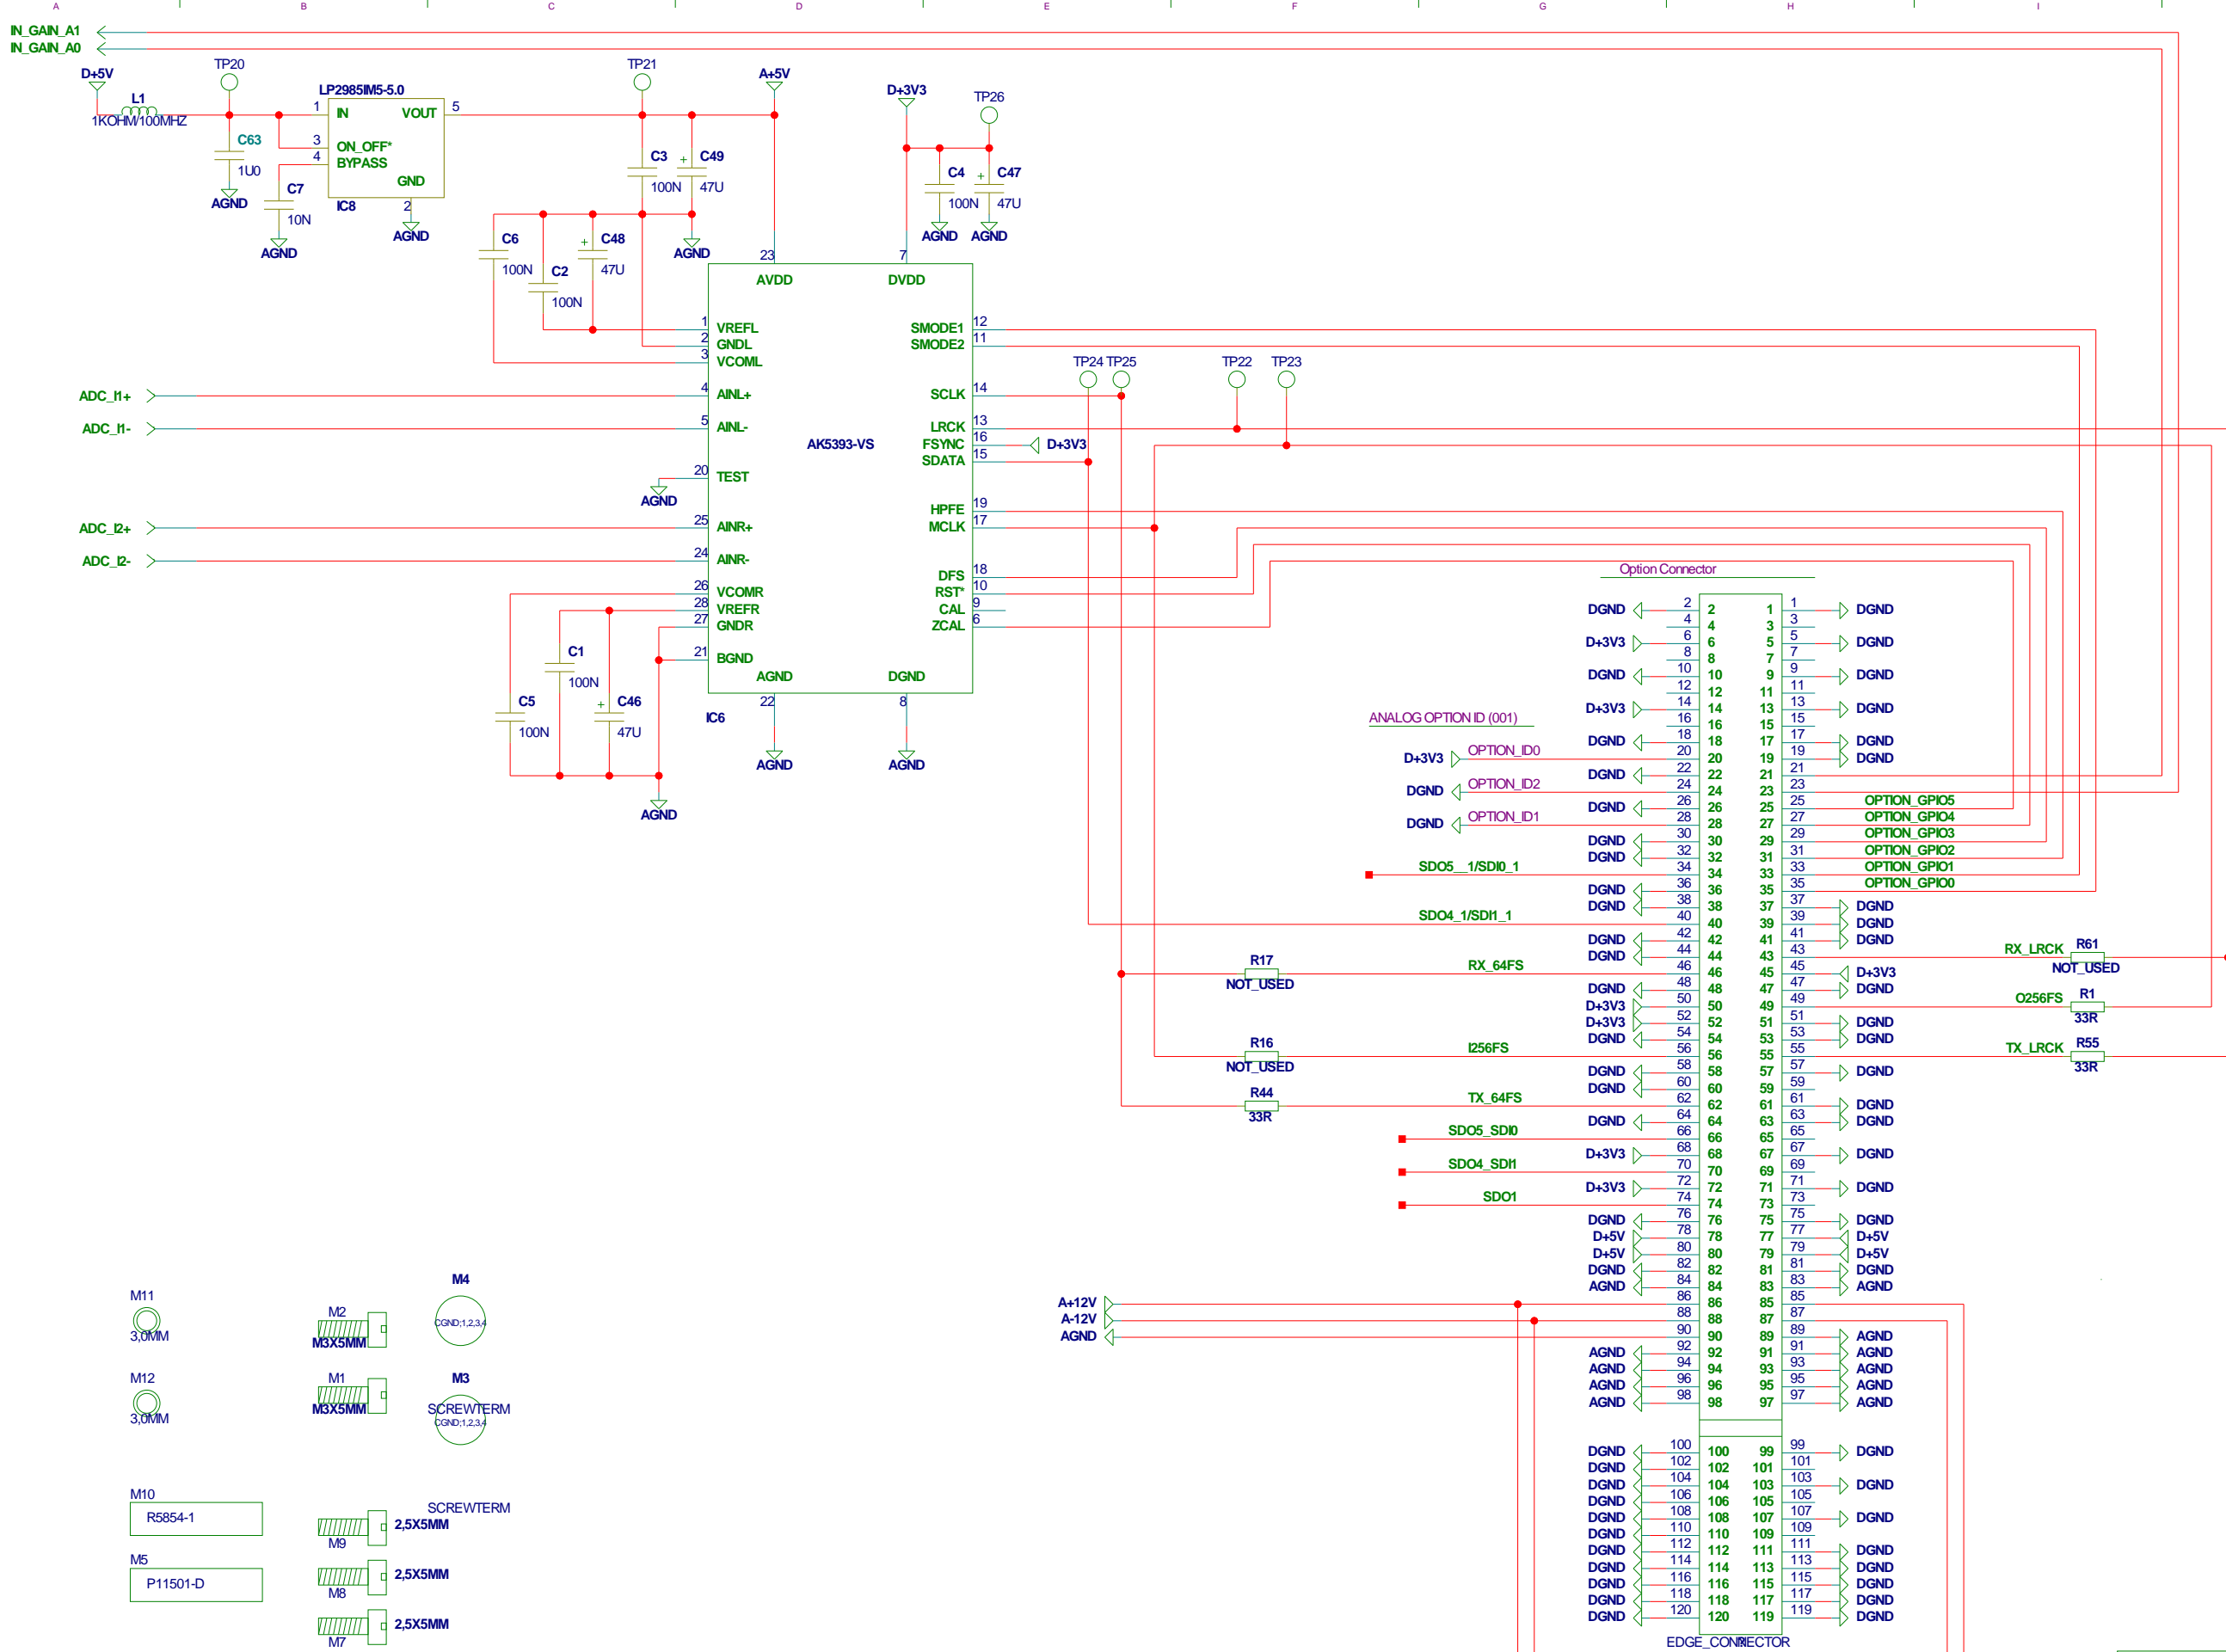

TC Electronic A/S		Designer HJE
Title PREFECT AD OPTION		Module title OVERVIEW
Number P11501	Revision DAE	Previous page XX
Date 6-13-2006 12:30	Filename P11501_D	Page / of 1 / 3

TC Electronic A/S		Designer HJE
Title PREFECT AD OPTION		Module title ADC
Number P11501	Revision DAE	Previous page XX
Date 6-22-2006_8:48	Filename ADC	Page / of 2 / 3

TC Electronic A/S		Designer
		HJE
Title	Module title	
PREFECT AD OPTION	ANALOG	
Number	Revision	Previous page
P11501	DAE	XX
Date	Filename	Page / of
6-13-2006 12:30	ANALOG_IN	3 / 3