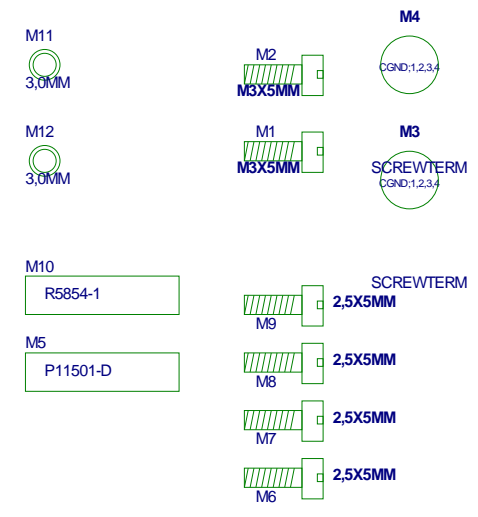

TC Electronic A/S		Designer HJE
Title PREFECT AD OPTION		Module title OVERVIEW
Number P11501	Revision DAE	Previous page XX
Date 6-13-2006 12:30	Filename P11501_D	Page / of 1 / 3

TC Electronic A/S		Designer HJE
Title PREFECT AD OPTION		Module title ADC
Number P11501	Revision DAE	Previous page XX
Date 6-22-2006_8:48	Filename ADC	Page / of 2 / 3

TC Electronic A/S		Designer
		HJE
Title	Module title	
PREFECT AD OPTION	ANALOG	
Number	Revision	Previous page
P11501	DAE	XX
Date	Filename	Page / of
6-13-2006 12:30	ANALOG_IN	3 / 3