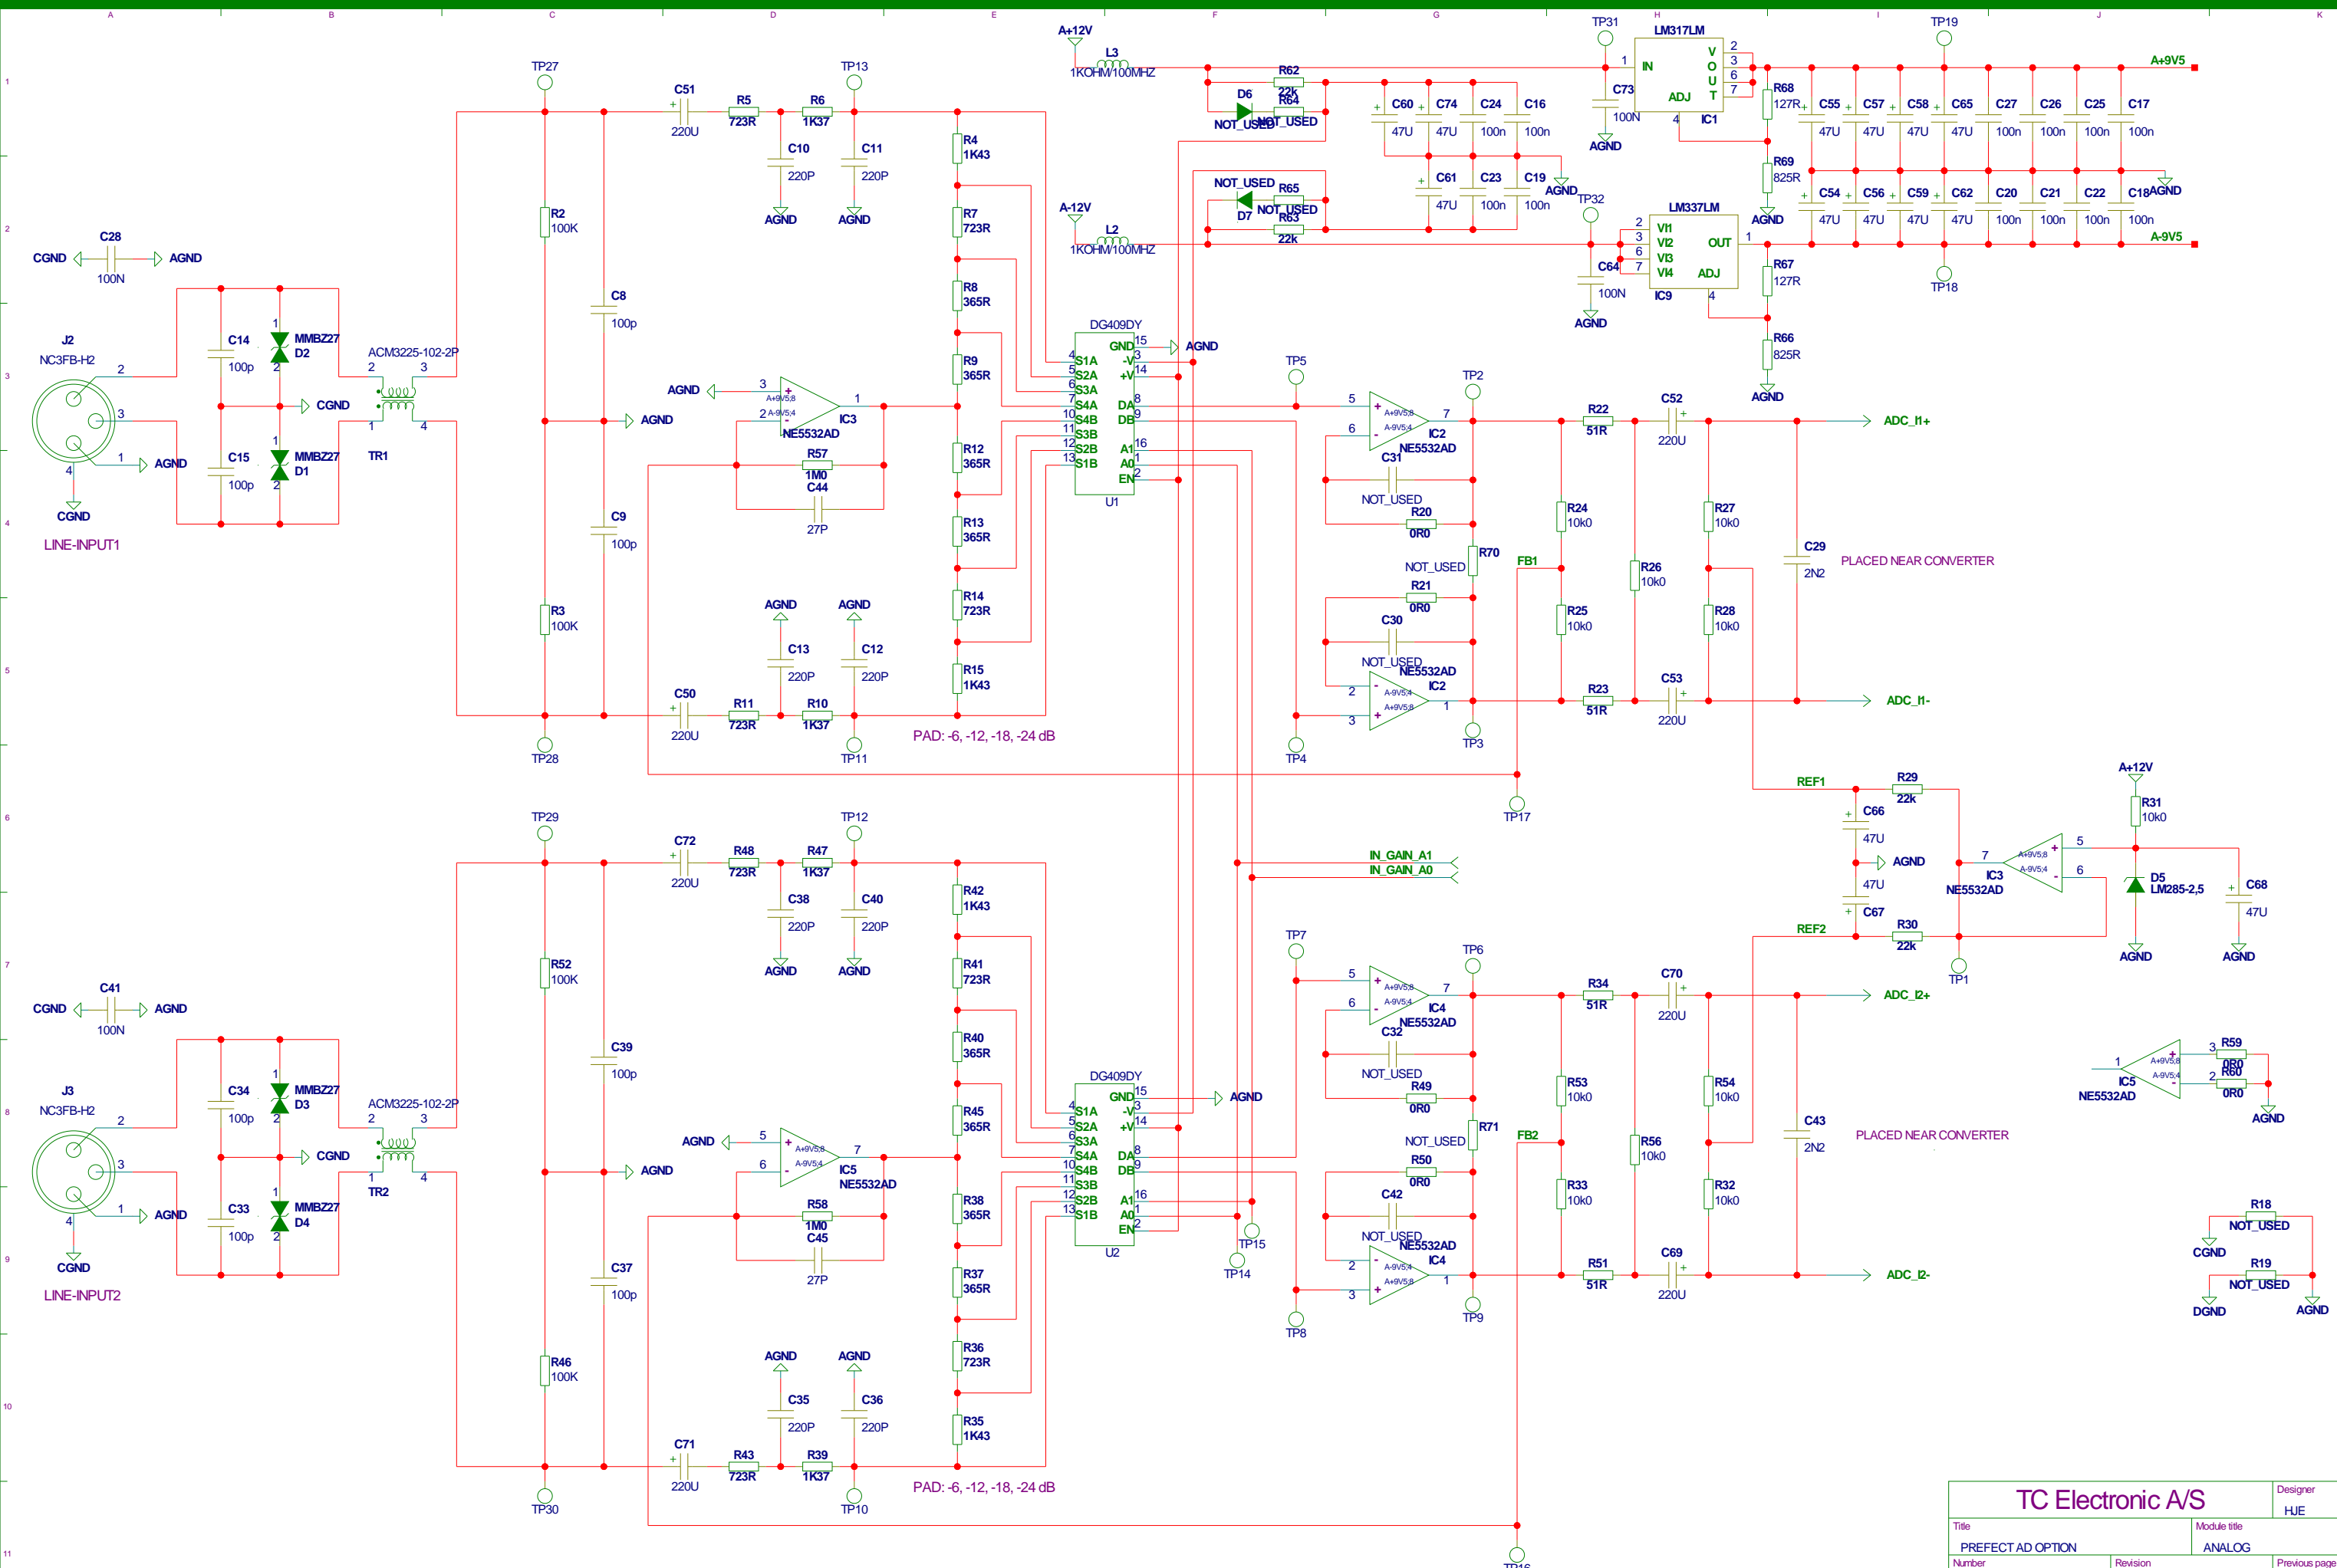

TC Electronic A/S		Designer HJE
Title PREFECT AD OPTION		Module title OVERVIEW
Number P11501	Revision DAE	Previous page XX
Date 6-13-2006 12:30	Filename P11501_D	Page / of 1 / 3

TC Electronic A/S		Designer HJE
Title PREFECT AD OPTION		Module title ADC
Number P11501	Revision DAE	Previous page XX
Date 6-22-2006_8:48	Filename ADC	Page / of 2 / 3

TC Electronic A/S		Designer
		HJE
Title	Module title	
PREFECT AD OPTION	ANALOG	
Number	Revision	Previous page
P11501	DAE	XX
Date	Filename	Page / of
6-13-2006 12:30	ANALOG_IN	3 / 3