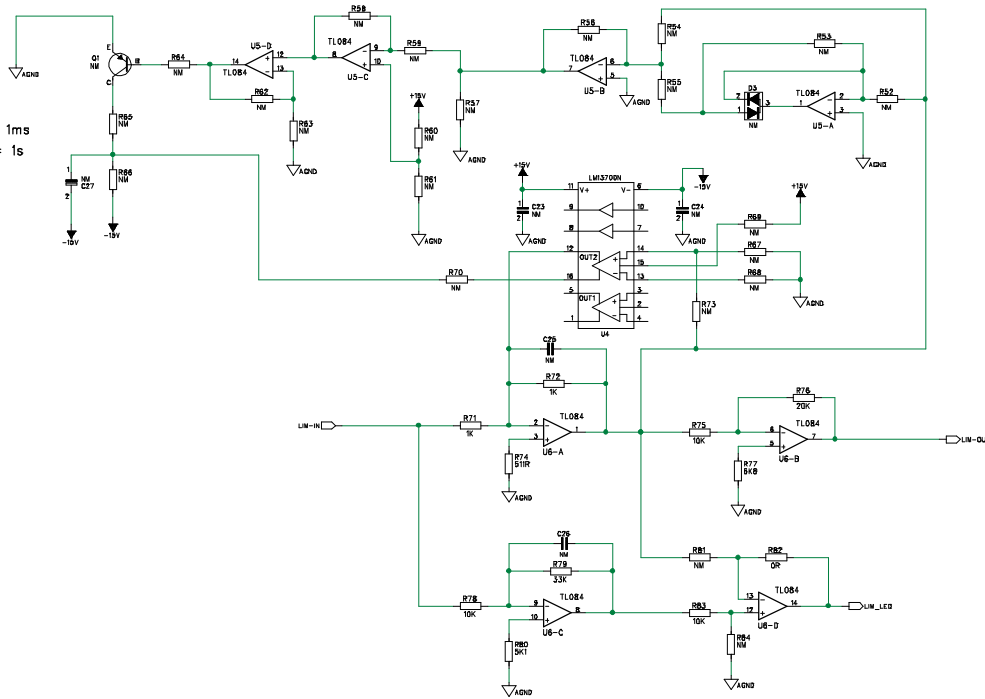

Limiter disabled by not mounting components (NM)

ton(67%) = 1ms
toff(67%) = 1s

LIM_LED output adjusted to fully turn-on LED at 5-10% THDN

EDITION	DESCRIPTION	ICR
	See page 1	
CHANGED BY	2007-03-09/JIB	2008-11-28/JIB
DATE/COMPL.	2007-03-09/JIB	2008-11-28/JIB
CONTR./AUTH.	See page 1	See page 1
SUBJECT		PROJECT 492 / Pre amp
DRAWING NO.		451 476 04 C
FILENAME	45147604C.sch	SHEET 2 OF 2