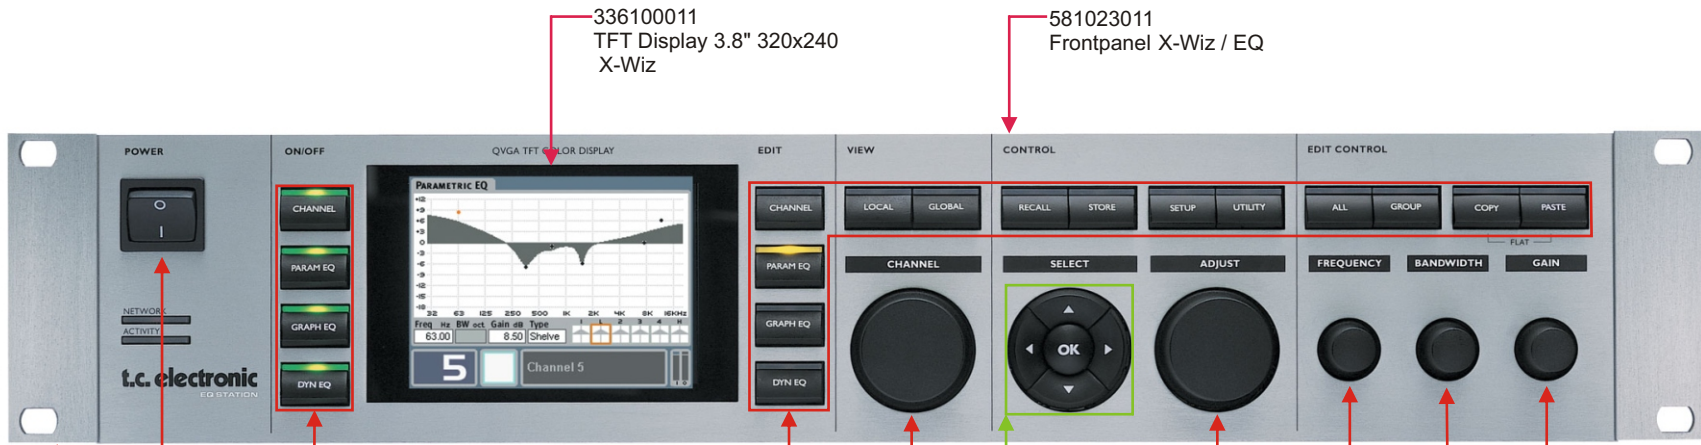

EQ-Station

336100011
TFT Display 3.8" 320x240
X-Wiz

581023011
Frontpanel X-Wiz / EQ

340032011
Power Switch

586000021
Sideplate
2unit AG2-AG3

338110011	Black knob, "CHANNEL" on SP02094A
338110111	Black knob, LOCAL on SP02094A
338110211	Black knob, "GLOBAL" on SP02094A
338110311	Black knob, "COPY" on SP02094A
338110411	Black knob, "PARAM EQ" on SP02094A
338110511	Black knob, "RECALL" on SP02094A
338110611	Black knob, STORE on SP02094A
338110711	Black knob, PASTE on SP02094A
338110811	Black knob, "GRAPH EQ" on SP02094A
338110911	Black knob, SETUP on SP02094A
338111011	Black knob, "UTILITY" on SP02094A
338111111	Black knob, "DYN EQ" on SP02094A
338111211	Black knob, "ALL" on SP02094A
338111311	Black knob GROUP on SP02094A

338101011
Plastic knob Ø34
R6121-A

338100011
Plastic knob Ø17
R6120-A

338111411	Black knob, "PIL" on SP02095A
338111511	Black knob, "OK" on SP02096A