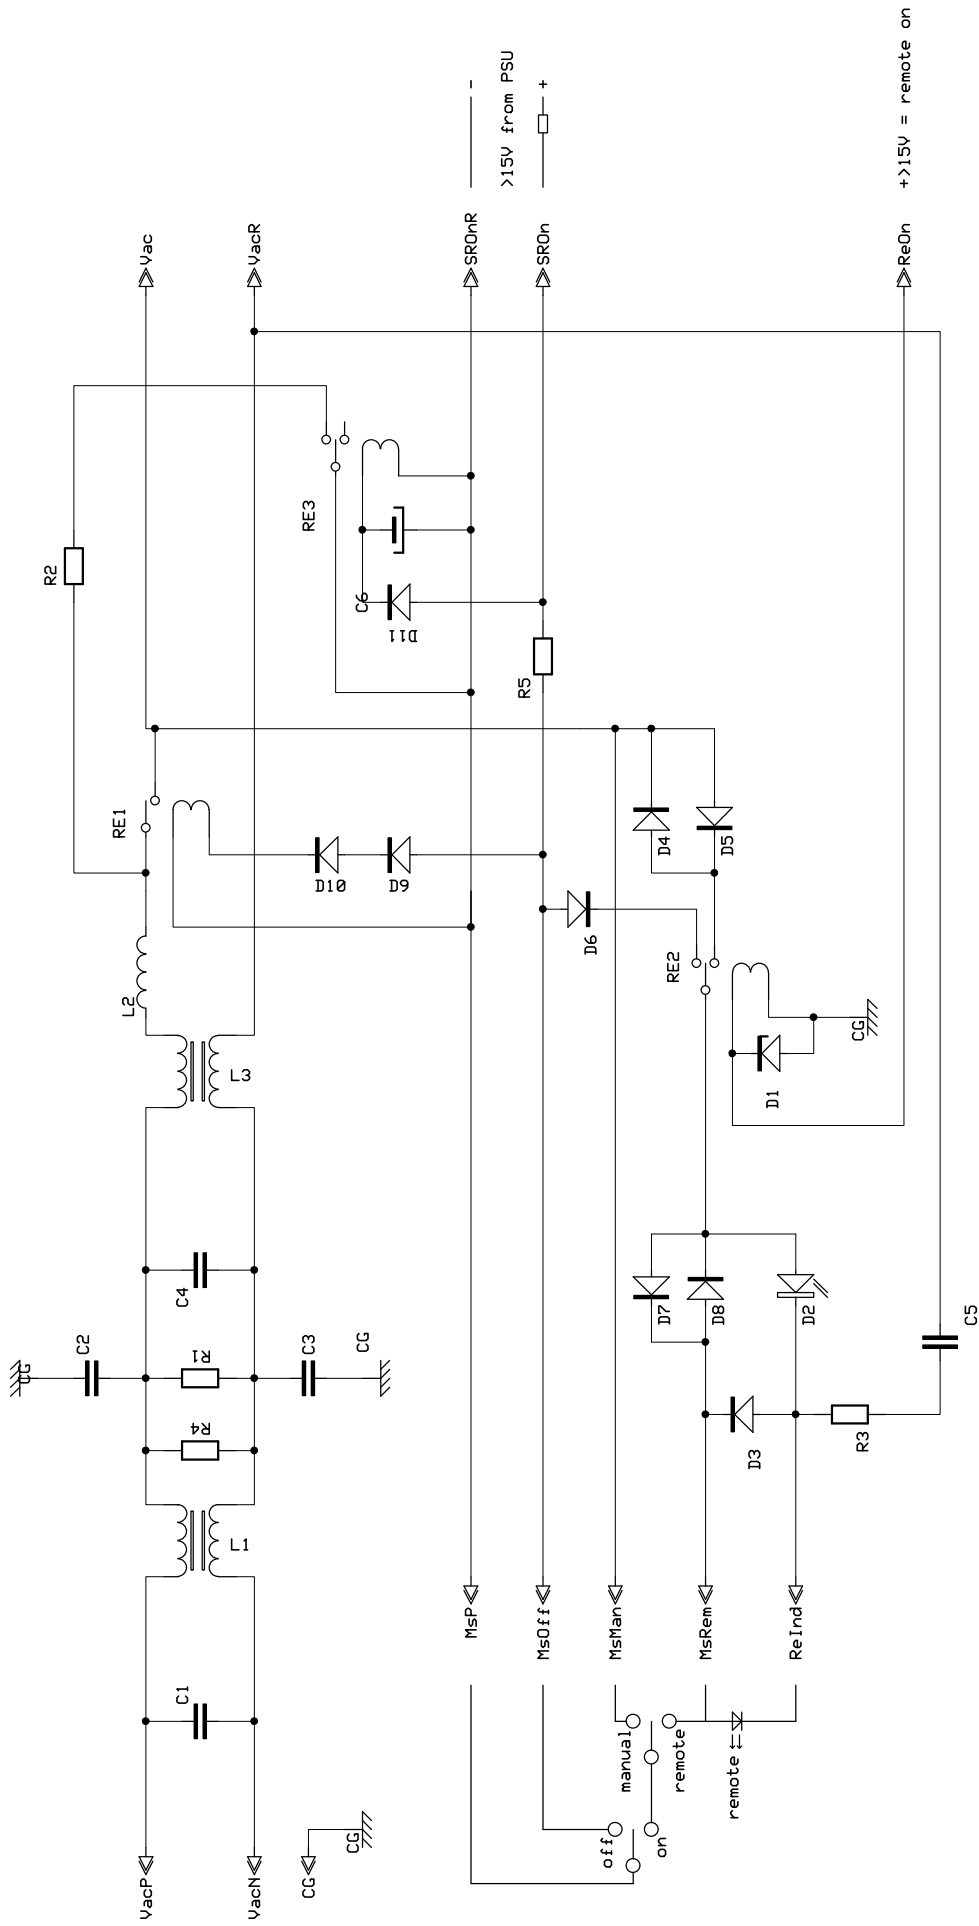

DESIGN KA	DRAWN KA	CHECKED	MIS100	REPLACES 051124	REPLACED BY
LABGRUPPEN KUNGSBACKA SWEDEN				Mains Input filter Soft start 10kW	DATE 060216

DESIGN	DRAWN	CHECKED	MIS100	REPLACES	REPLACED BY
KA	KA			051124	051124
LABGRUPPEN			DATE		
KUNGSBACKA SWEDEN			060216		
			DRAWING NO		
			MIS1008		
			PAGE		
			2		

Mains Input filter Softstart 10kW

REPLACES	REPLACED BY
051124	051124
DATE	PAGE
060216	2
DRAWING NO	
MIS1008	