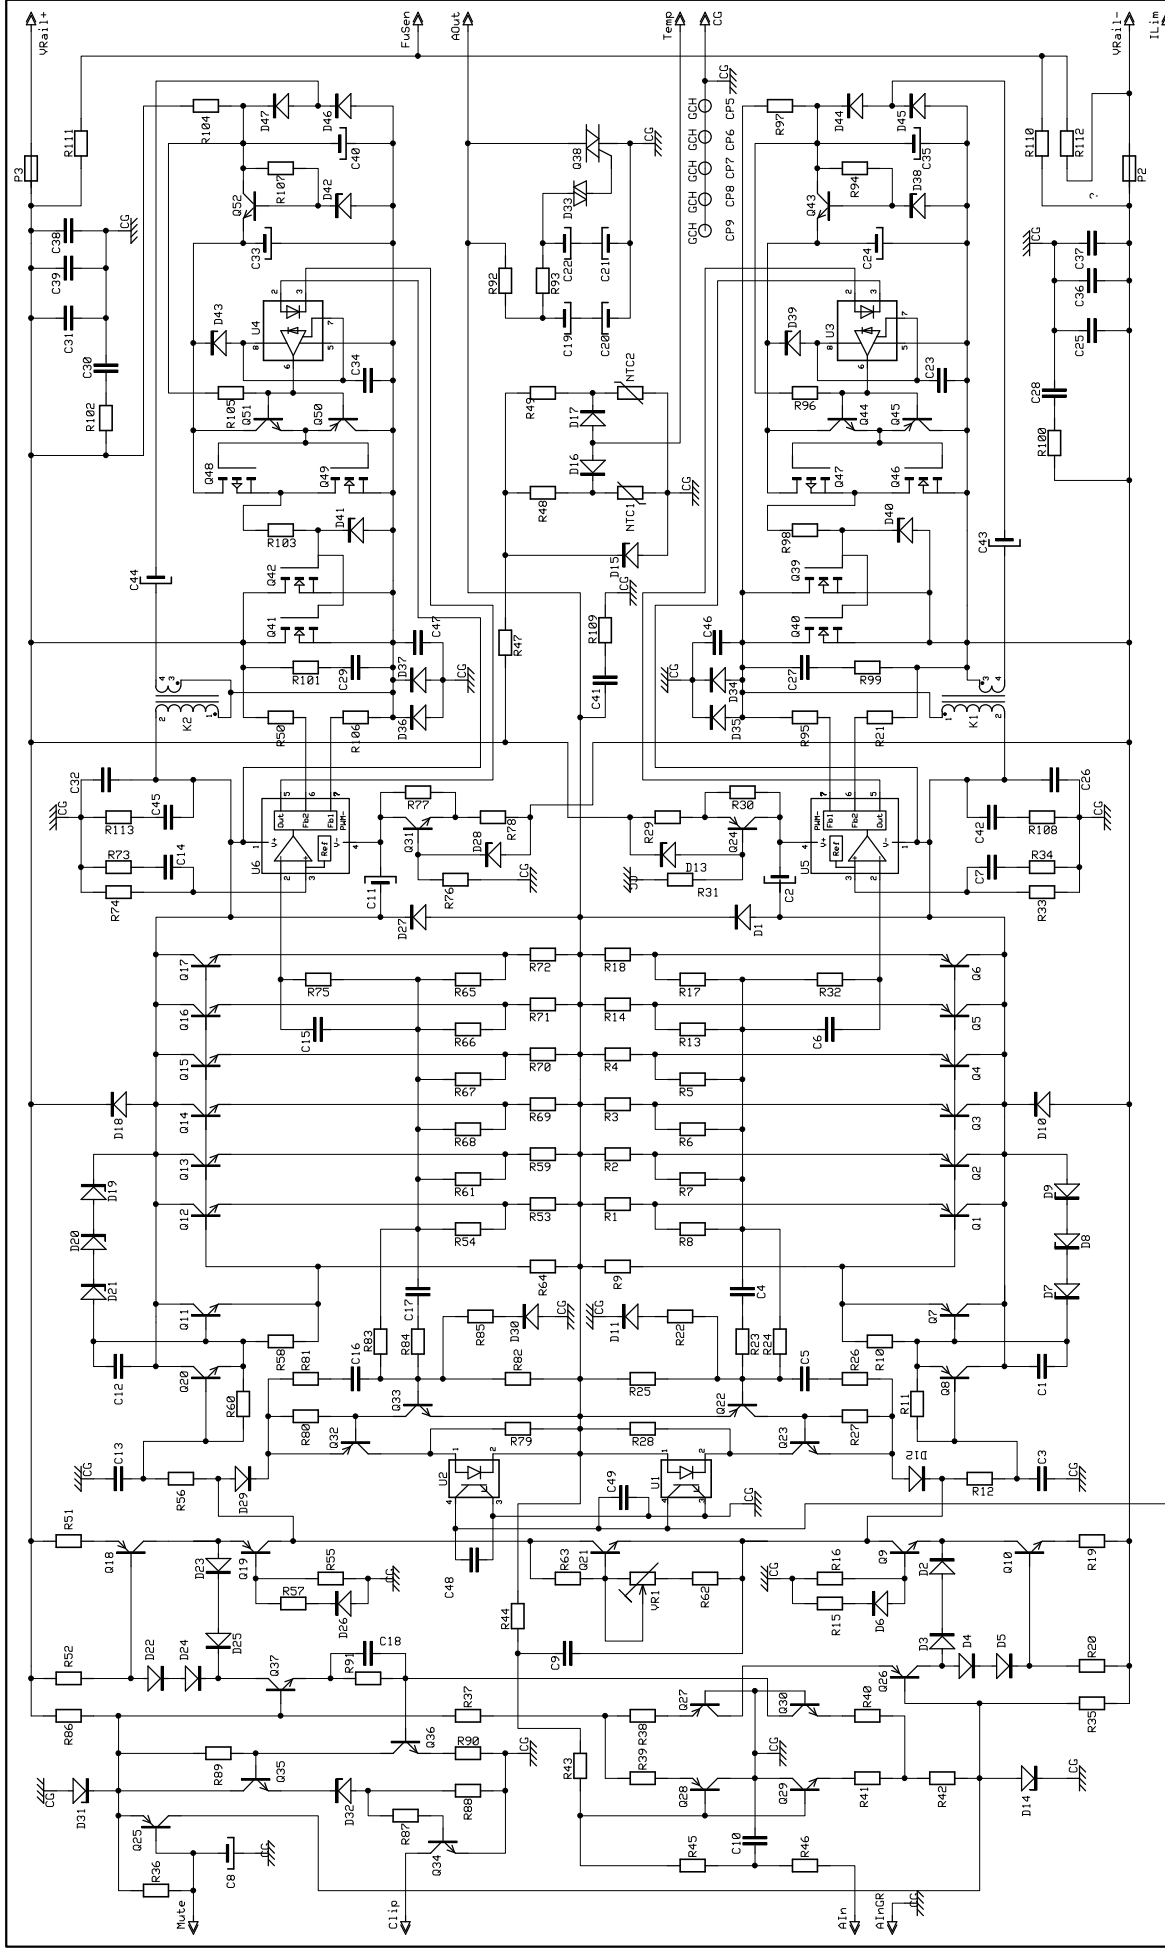

DESIGN KA	DRAWN	CHECKED
--------------	-------	---------

A50TD

REPLACES 060412

REPLACED BY

LABGRUPPEN
KUNGSBACKA SWEDEN

Amplifier 5kW class TD

DATE 061103

PAGE

DRAWING NO

A50TD05

DESIGN	DRAIN	CHECKED	REPLACES	REPLACED BY
KA	KA		A50TD	060412
LABGRUPPEN			DATE	PAGE
KUNGSBACKA SWEDEN			061103	
			DRAWING NO	A50TD05
			Amplifier 5kw class TD	