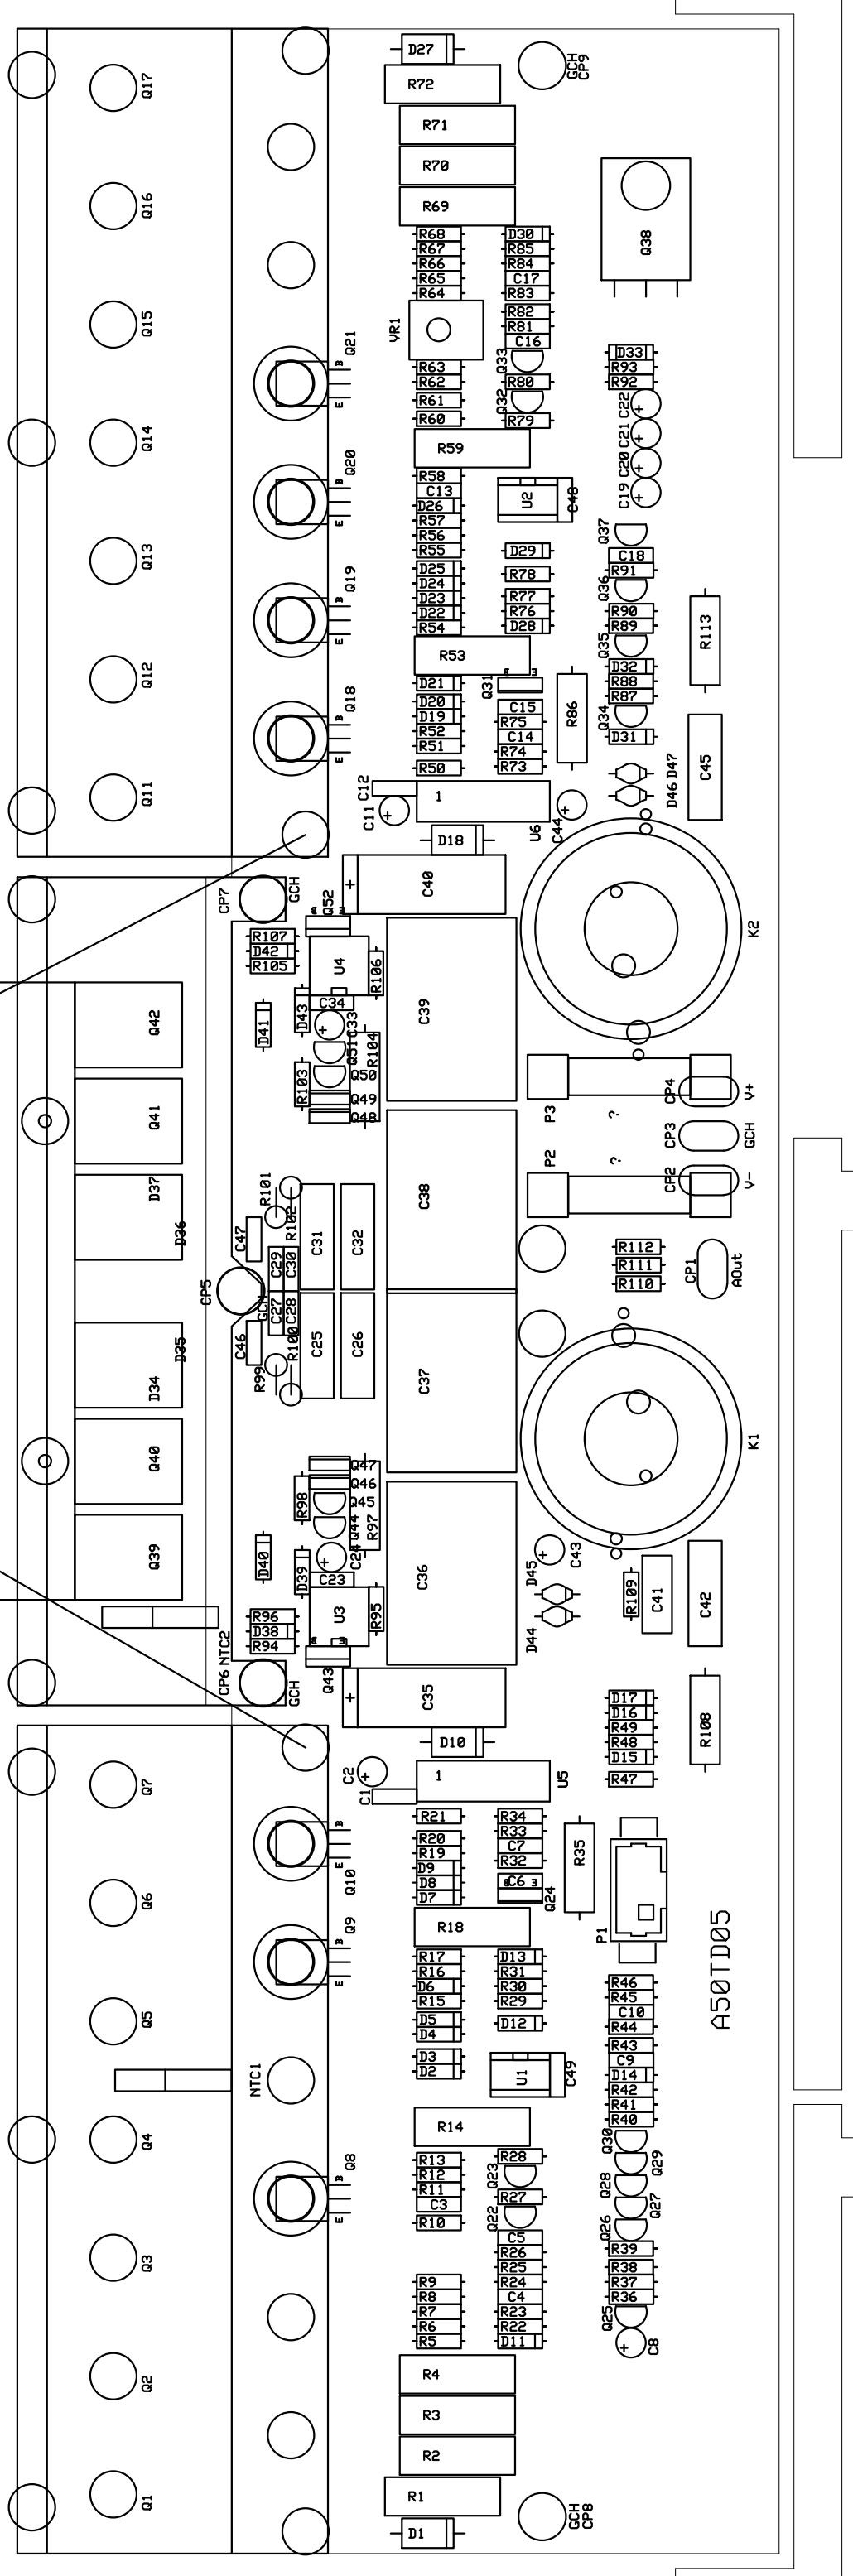

OBS! 2x ho1 unplated

DESIGN	DRAWN	CHECKED	REPLACES	REPLACED BY
KA	KA		A50TD	
LABGRUPPEN			DATE	PAGE
KUNGSBACKA SWEDEN			061103	
			DRAWING NO	A50TD05
			Amplifier 5kw class TD	