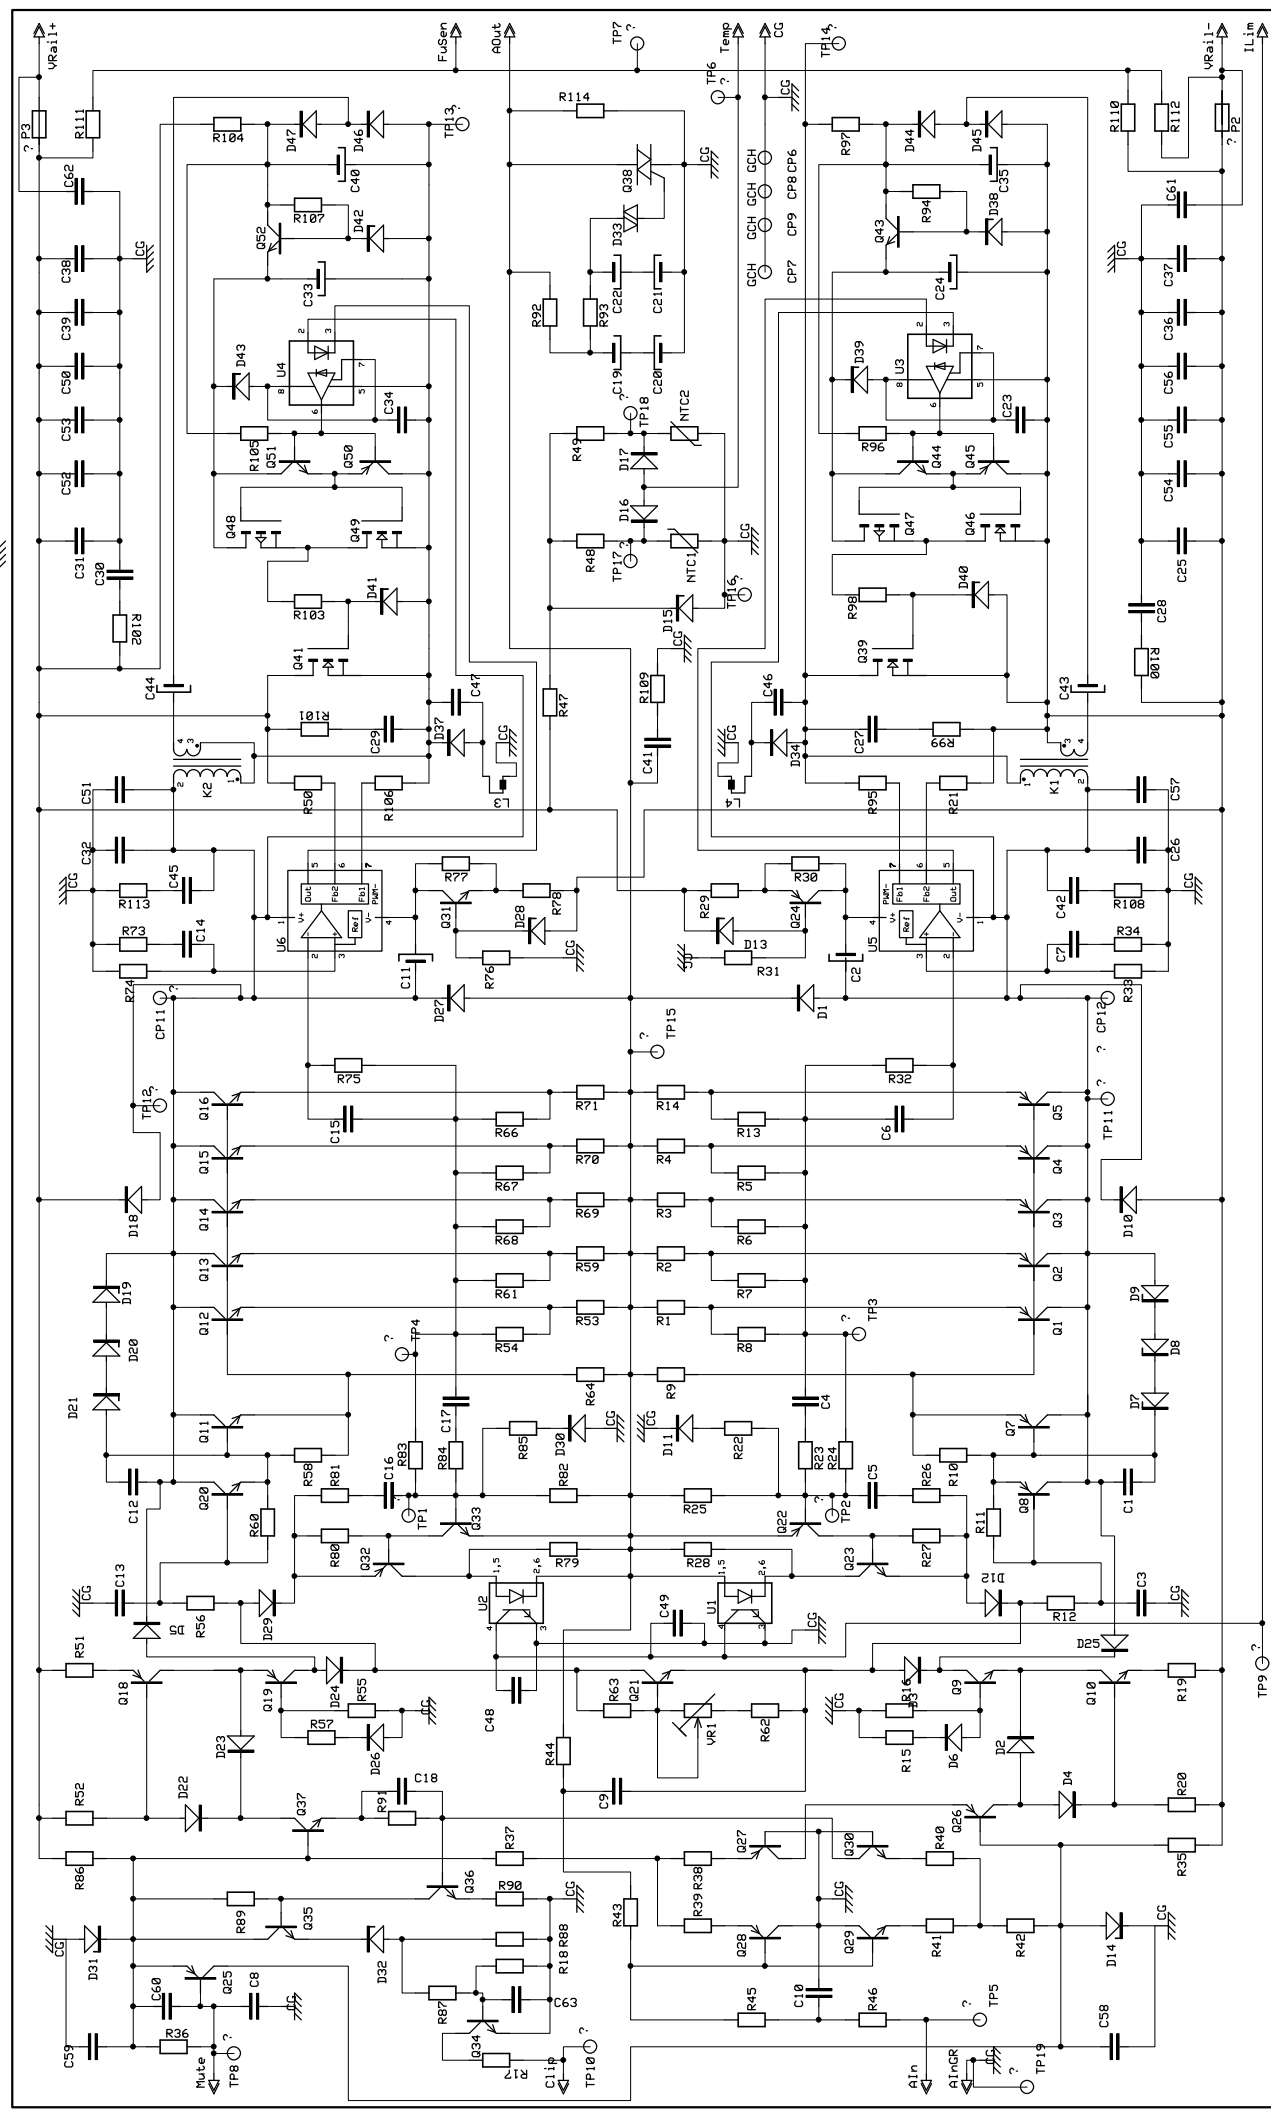

DESIGN KA	DRAWN	CHECKED	<b>A60TD</b>	REPLACES 100328	REPLACED BY
<b>LABGRUPPEN</b> KUNGSBACKA SWEDEN				Amplifier 6kW class TD	

DESIGN KA/AM	DRAWN AM	CHECKED	<b>A60TD</b>		REPLACES 100328	REPLACED BY
LABGRUPPEN KUNGSBACKA SWEDEN			Amplifier 6kW class TD			PAGE
						DRAWING NO A60TD09

DATE 100329	DRAWING NO A60TD09
----------------	-----------------------