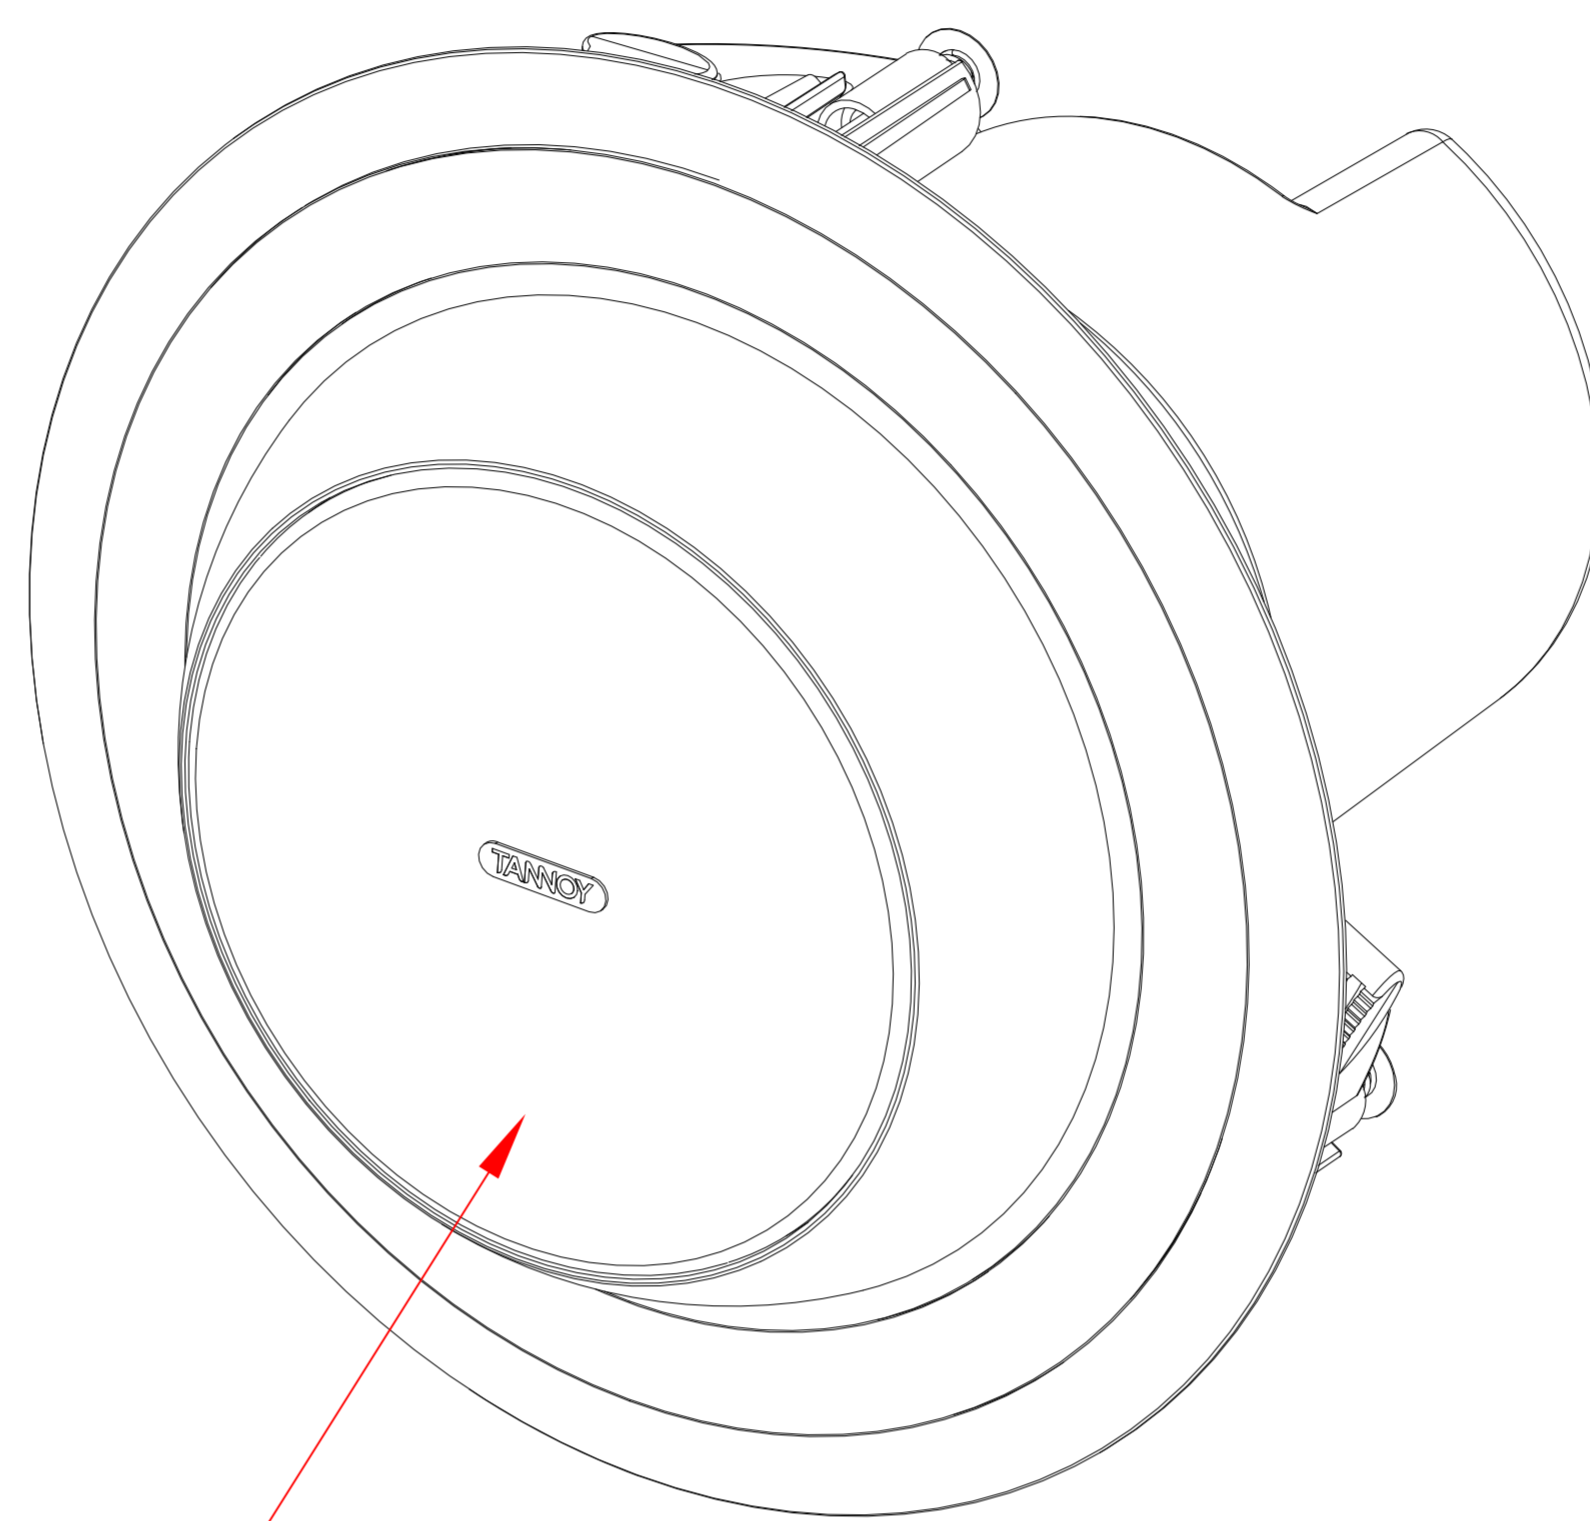

TANNOY®

CMS401e & CMS401DCe
CMS403e & CMS403DCe

GRILLE 7900 0989 (6405 0170)

7900 0911 — TILEBRIDGE KIT CMS501
INCLUDES, C'RING, 2xTILEBRIDGES & FIXINGS