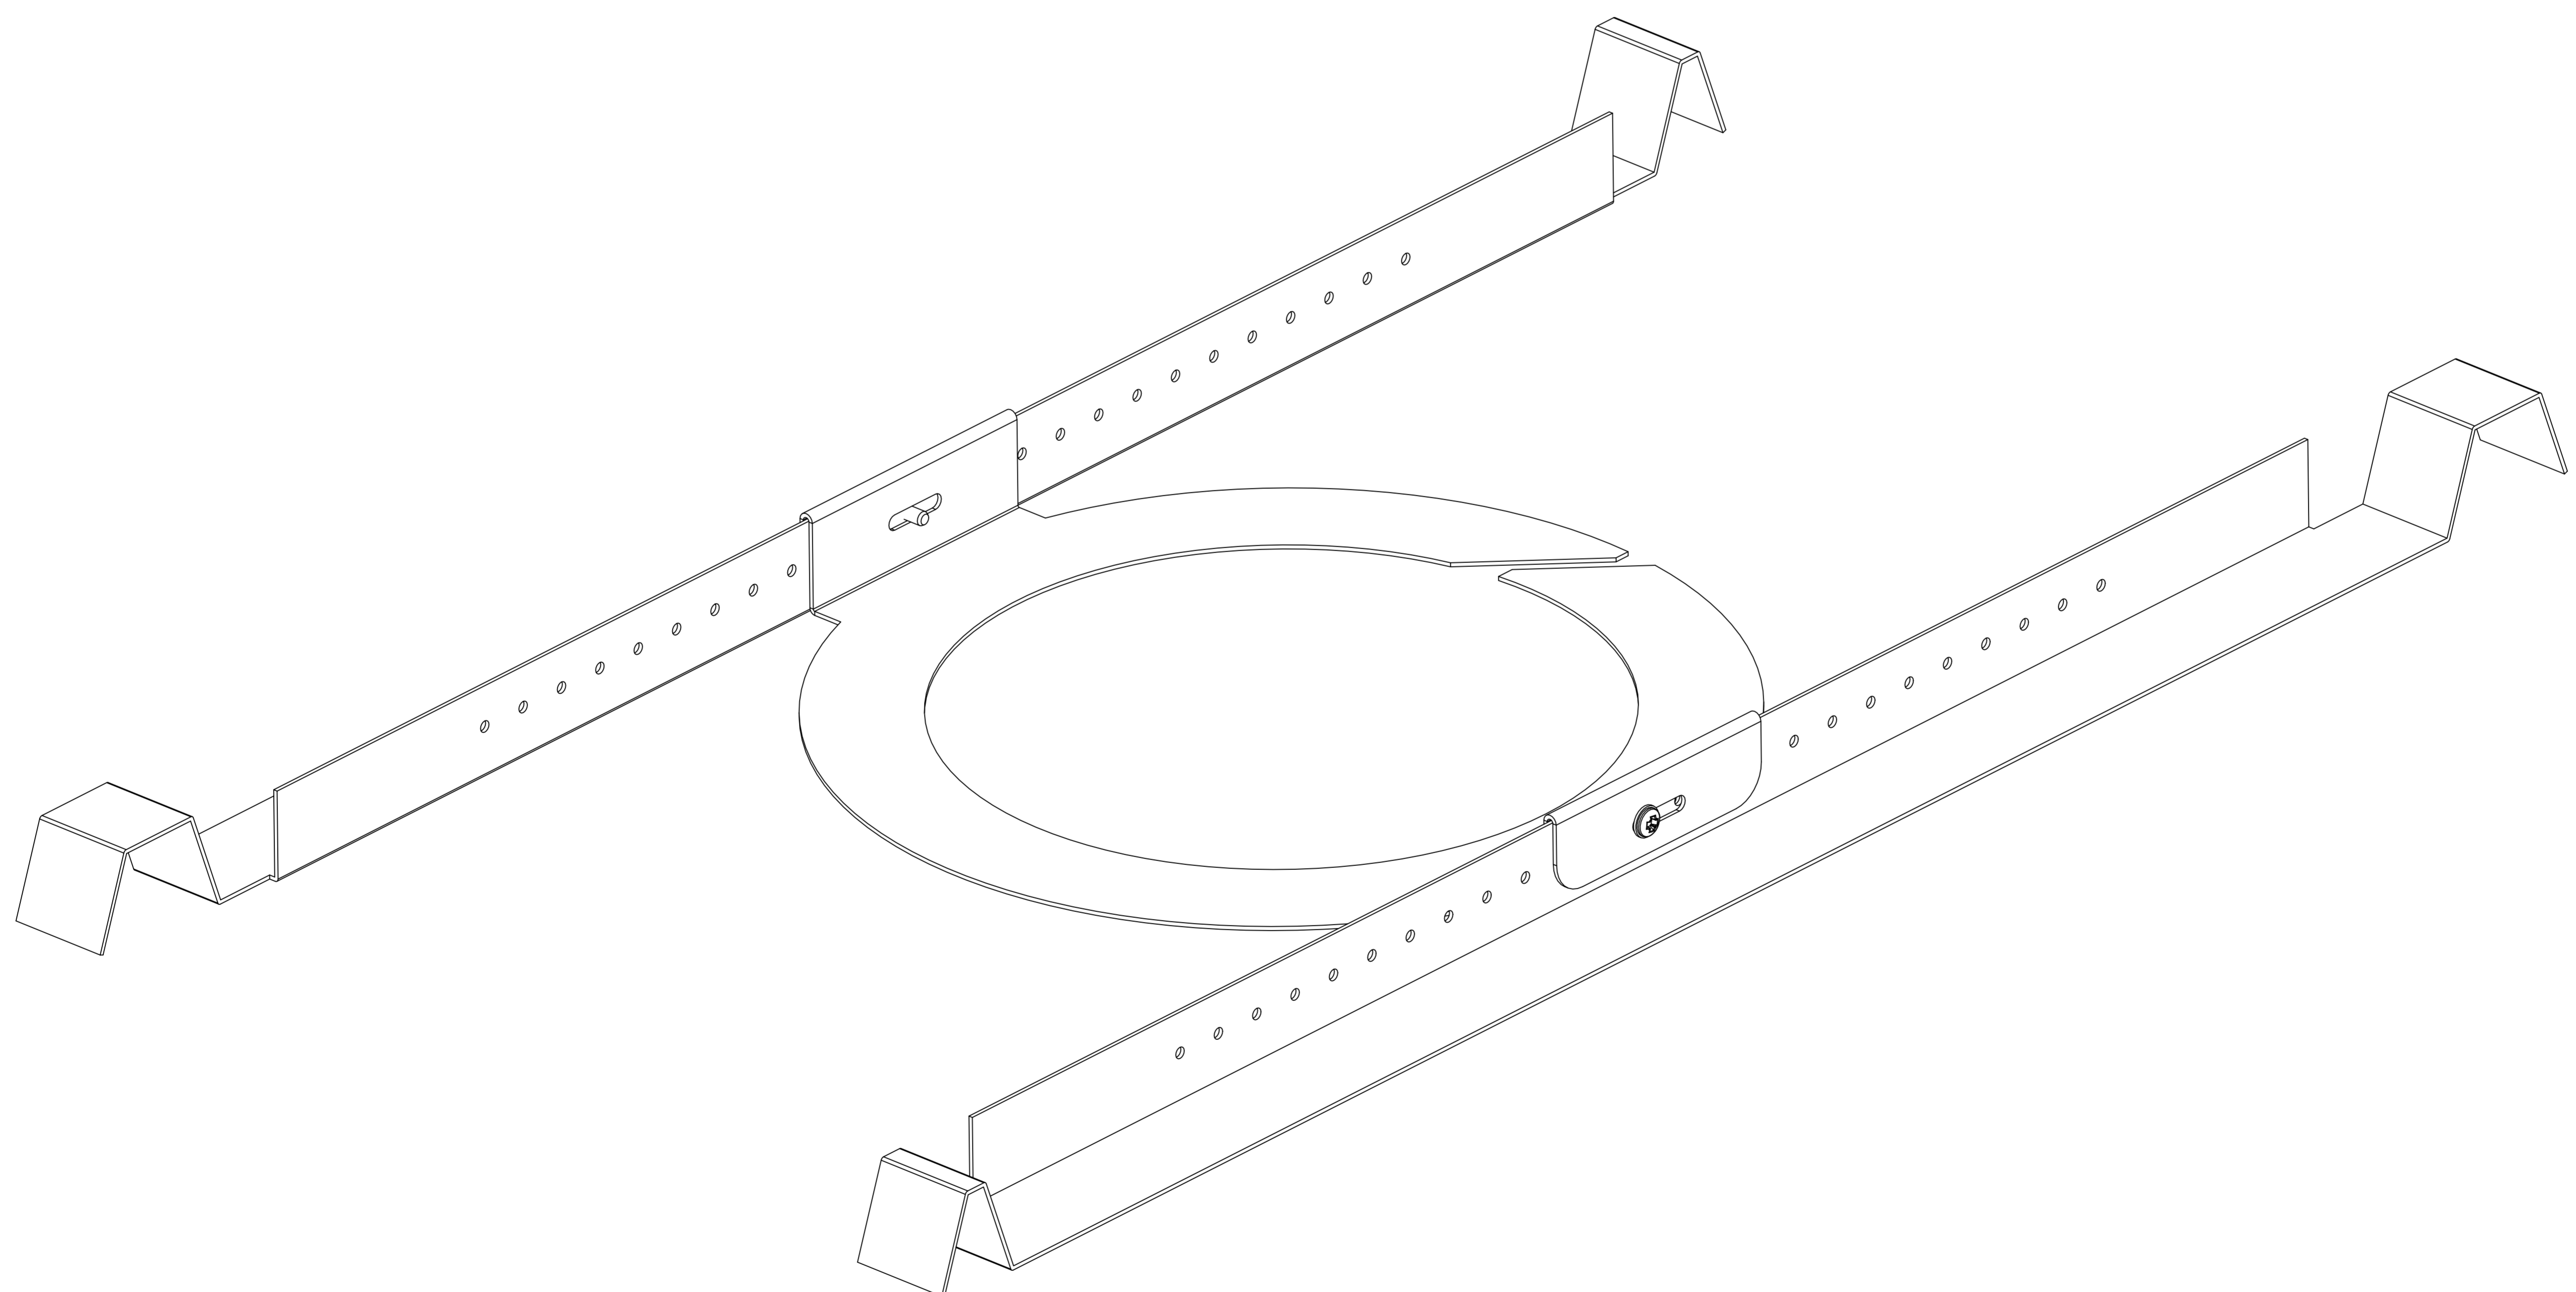

TANNOY®

CMS401e & CMS401DCe
CMS403e & CMS403DCe

GRILLE 7900 0989 (6405 0170)

7900 0911 — TILEBRIDGE KIT CMS501
INCLUDES, C'RING, 2xTILEBRIDGES & FIXINGS