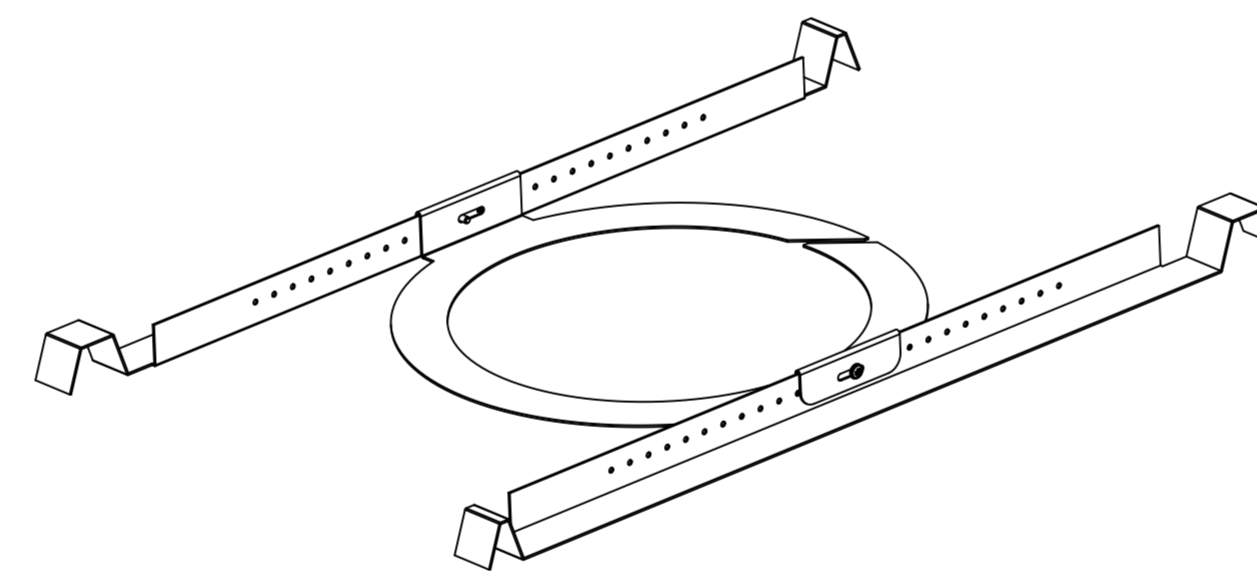

CMS 503 SPARES

7900 1417 - GRILLE ASSY - CMS503

7900 0911 - TILEBRIDGE KIT CMS501
INCLUDES, C'RING, 2xTILEBRIDGES & FIXINGS

CMS 603 SPARES

CMS603 DC DUAL DRIVER
7900 1419 - DRIVER KIT - 6.5" DUAL 1638 (7300 1405)

CMS601 ICT DRIVER
7900 0920 - DRIVER KIT - 6.5" ICT 1606 (7300 1073)

7900 0918 - TILEBRIDGE KIT CMS601
INCLUDES, C'RING, 2xTILEBRIDGES & FIXINGS

7900 1419 - GRILLE ASSY - CMS603

TRANSFORMER KIT - 60WATT INC. LEAD
ASSEMBLY
AND CONNECTOR
16/4ohm - 7600 1425

CMS 803 SPARES

CMS801 DC DUAL DRIVER
7900 1422 - DRIVER KIT - 8" DUAL 2119 (7300 1406)

7900 0987 - TILEBRIDGE KIT CMS801
INCLUDES, C'RING, 2xTILEBRIDGES & FIXINGS

7900 1421 - GRILLE ASSY- CMS803

TRANSFORMER KIT - 60WATT INC. LEAD
ASSEMBLY
AND CONNECTOR
16/4ohm - 7600 1425