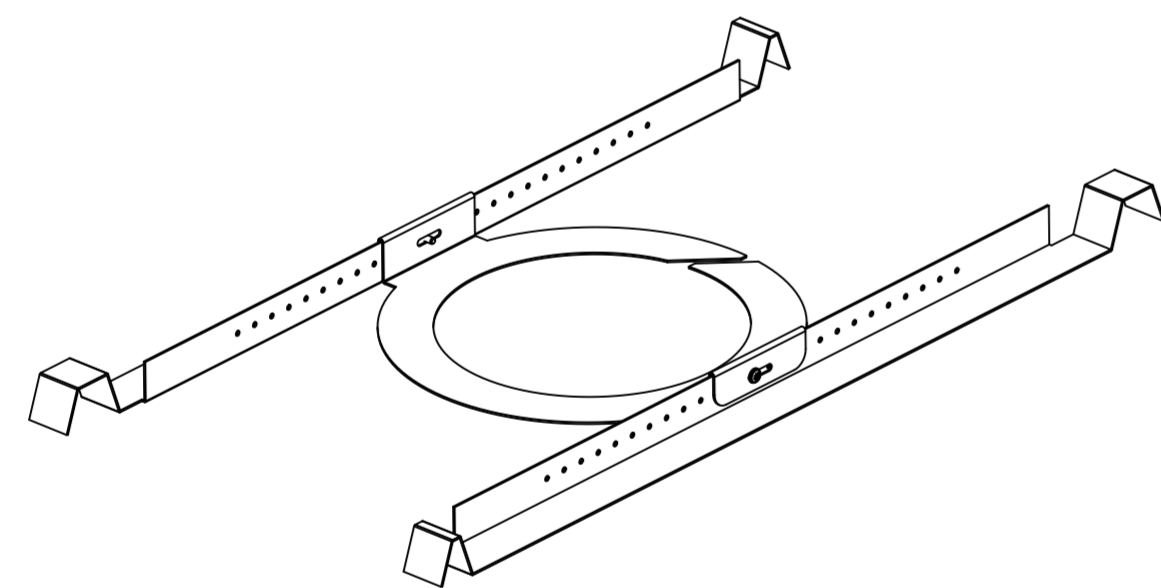

CMS 503 SPARES

7900 1417 - GRILLE ASSY - CMS503

7900 0911 - TILEBRIDGE KIT CMS501
INCLUDES, C'RING, 2xTILEBRIDGES & FIXINGS

CMS 603 SPARES

CMS603 DC DUAL DRIVER
7900 1419 - DRIVER KIT - 6.5" DUAL 1638 (7300 1405)

CMS 803 SPARES

CMS801 DC DUAL DRIVER
7900 1422 - DRIVER KIT - 8" DUAL 2119 (7300 1406)

7900 0987 - TILEBRIDGE KIT CMS801
INCLUDES, C'RING, 2xTILEBRIDGES & FIXINGS

7900 1421 - GRILLE ASSY- CMS803

TRANSFORMER KIT - 60WATT INC. LEAD
ASSEMBLY
AND CONNECTOR
16/4ohm - 7600 1425