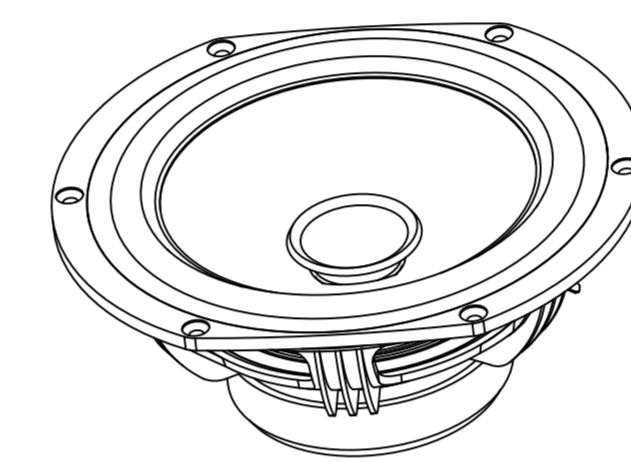

CMS 503 SPARES

7900 1417 - GRILLE ASSY - CMS503

7900 0911 - TILEBRIDGE KIT CMS501
INCLUDES, C'RING, 2xTILEBRIDGES & FIXINGS

CMS 603 SPARES

CMS603 DC DUAL DRIVER
7900 1419 - DRIVER KIT - 6.5" DUAL 1638 (7300 1405)

CMS 803 SPARES

CMS801 DC DUAL DRIVER
7900 1422 - DRIVER KIT - 8" DUAL 2119 (7300 1406)

7900 0987 - TILEBRIDGE KIT CMS801
INCLUDES, C'RING, 2xTILEBRIDGES & FIXINGS

7900 1421 - GRILLE ASSY- CMS803

TRANSFORMER KIT - 60WATT INC. LEAD
ASSEMBLY
AND CONNECTOR
16/4ohm - 7600 1425