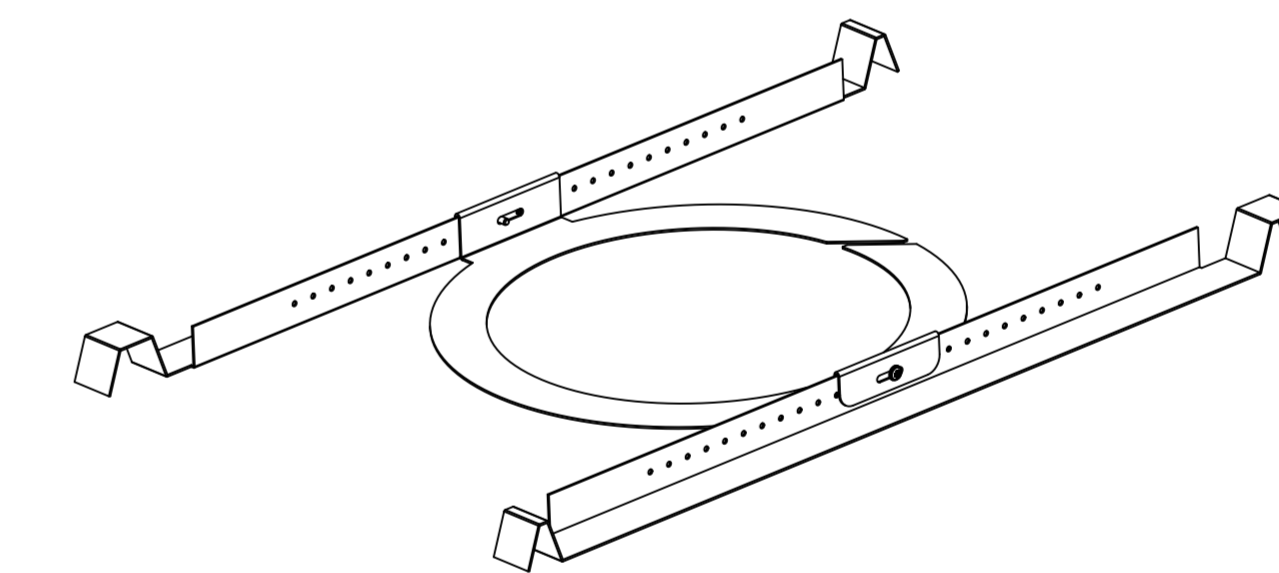

CMS 803 SPARES

CMS801 DC DUAL DRIVER
7900 1422 - DRIVER KIT - 8" DUAL 2119 (7300 1406)

7900 0987 - TILEBRIDGE KIT CMS801
INCLUDES, C'RING, 2xTILEBRIDGES & FIXINGS

7900 1421 - GRILLE ASSY- CMS803

TRANSFORMER KIT - 60WATT INC. LEAD
ASSEMBLY
AND CONNECTOR
16/4ohm - 7600 1425