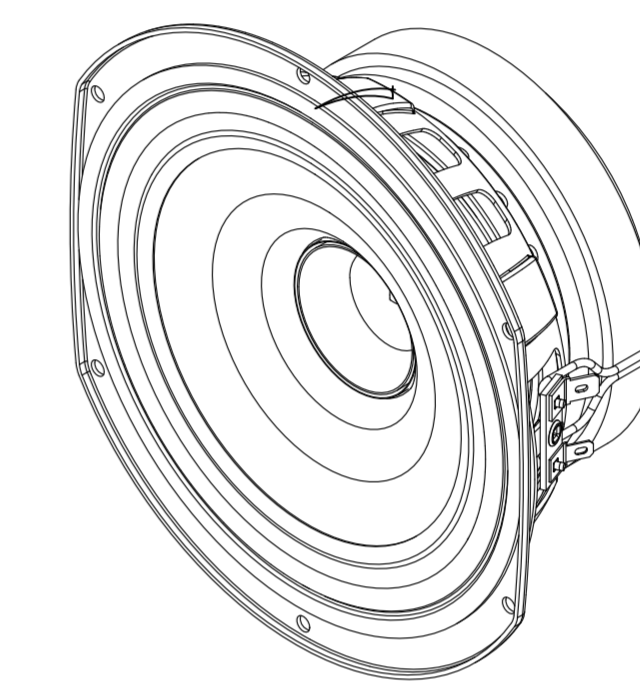

CMS 803 SPARES

CMS801 DC DUAL DRIVER
7900 1422 - DRIVER KIT - 8" DUAL 2119 (7300 1406)

7900 0987 - TILEBRIDGE KIT CMS801
INCLUDES, C'RING, 2xTILEBRIDGES & FIXINGS

7900 1421 - GRILLE ASSY- CMS803

TRANSFORMER KIT - 60WATT INC. LEAD
ASSEMBLY
AND CONNECTOR
16/4ohm - 7600 1425