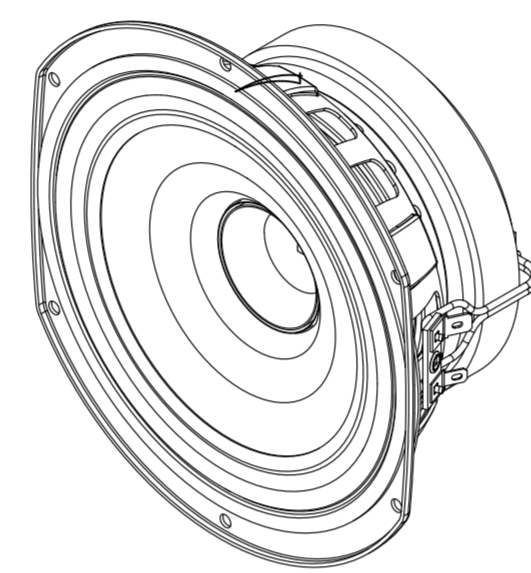

CMS 503 SPARES

7900 1417 - GRILLE ASSY - CMS503

7900 0911 - TILEBRIDGE KIT CMS501
INCLUDES, C'RING, 2xTILEBRIDGES & FIXINGS

CMS 603 SPARES

CMS603 DC DUAL DRIVER
7900 1419 - DRIVER KIT - 6.5" DUAL 1638 (7300 1405)

CMS 803 SPARES

CMS801 DC DUAL DRIVER
7900 1422 - DRIVER KIT - 8" DUAL 2119 (7300 1406)

7900 0987 - TILEBRIDGE KIT CMS801
INCLUDES, C'RING, 2xTILEBRIDGES & FIXINGS

7900 1421 - GRILLE ASSY- CMS803

TRANSFORMER KIT - 60WATT INC. LEAD
ASSEMBLY
AND CONNECTOR
16/4ohm - 7600 1425