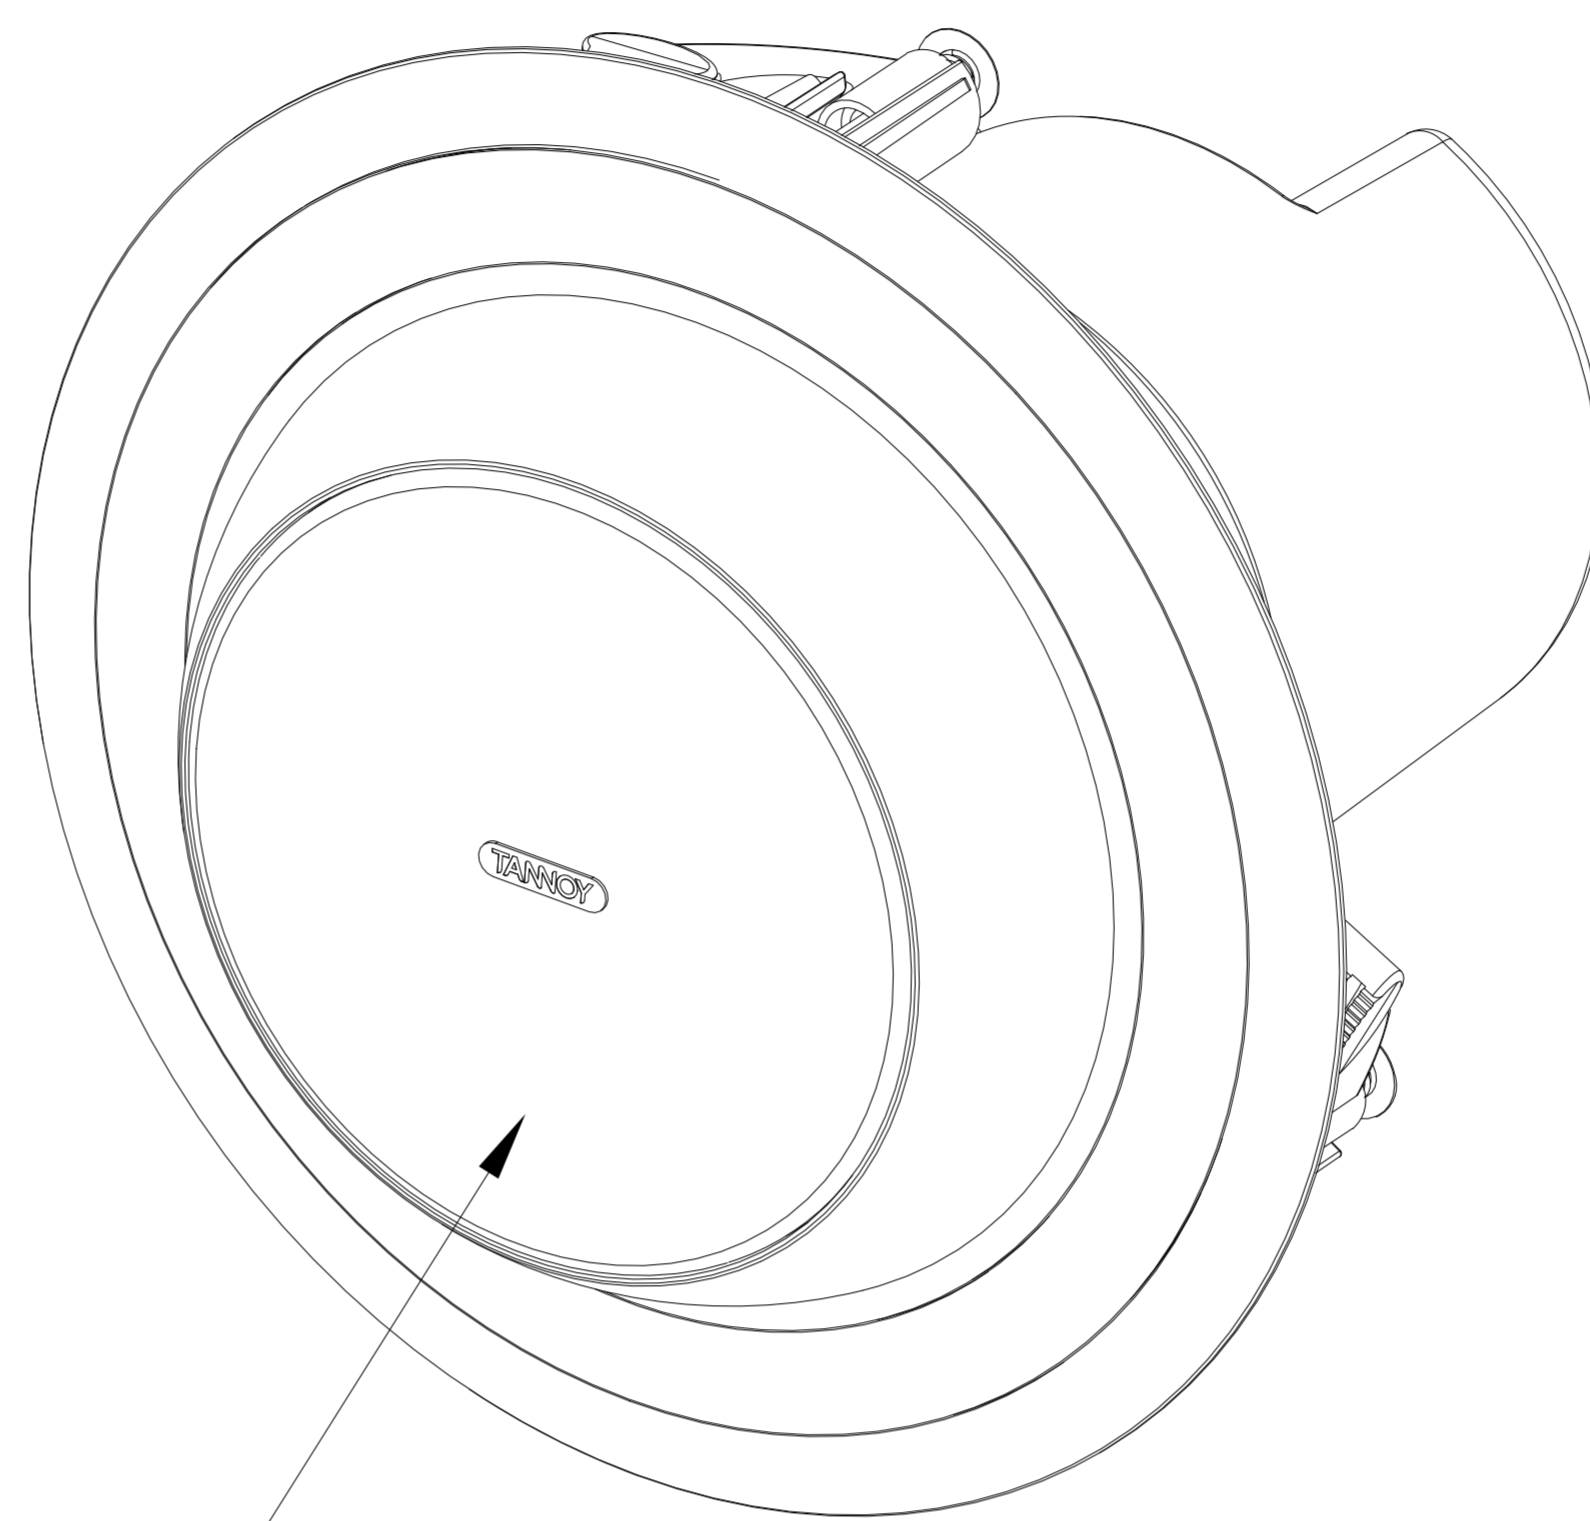

# TANNOY®

CMS401e & CMS401DCe

GRILLE 7900 0989 (6405 0170)

7900 0911 – TILEBRIDGE KIT CMS501  
INCLUDES, C'RING, 2xTILEBRIDGES & FIXINGS