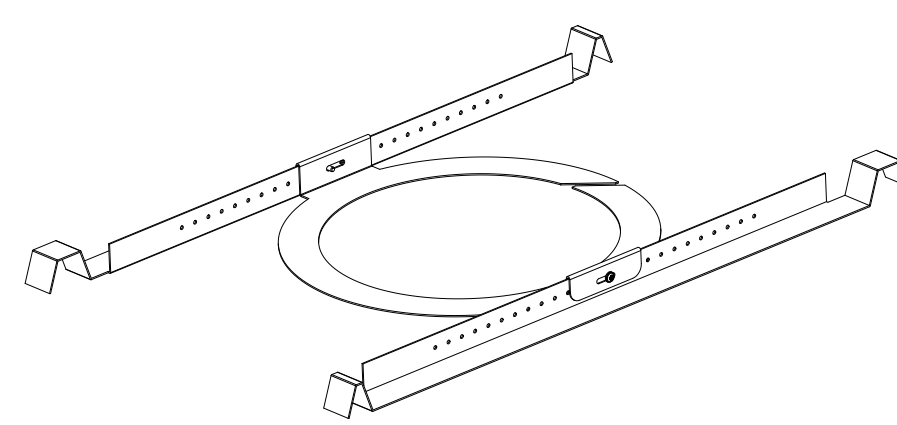

TRANSFORMER KIT - 60WATT INC. LEAD
ASSEMBLY
AND CONNECTOR

DUAL 8ohm - 7600 1788
ICT 4ohm - 7600 1789

TANNOY®