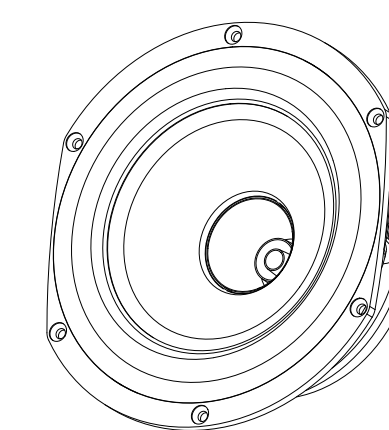

CMS 801 SPARES

CMS801 DC DUAL DRIVER
7900 0909 - DRIVER KIT - 8" DUAL 2104 (7300 1105)