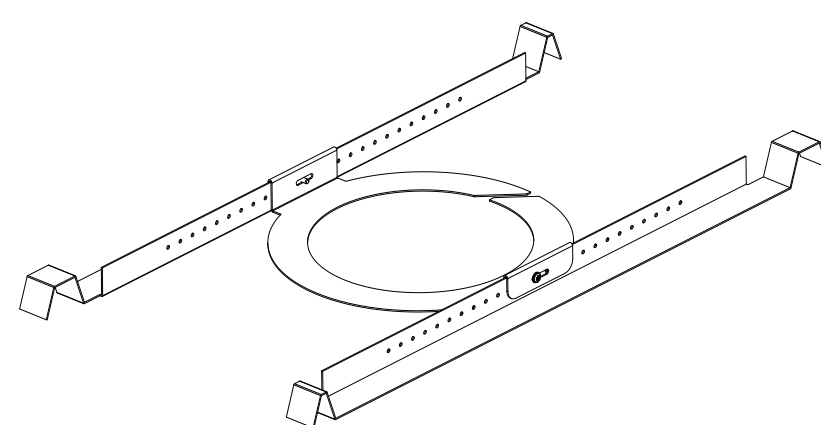

TANNOY®

CMS 501 SPARES

TANNOY®

CMS 601 SPARES

TRANSFORMER KIT - 60WATT INC. LEAD
ASSEMBLY
AND CONNECTOR

DUAL 8ohm - 7600 1788
ICT 4ohm - 7600 1789

TANNOY®

CMS 801 SPARES

TRANSFORMER KIT - 60WATT INC. LEAD
ASSEMBLY
AND CONNECTOR

DUAL 8ohm - 7600 1788
ICT 4ohm - 7600 1789