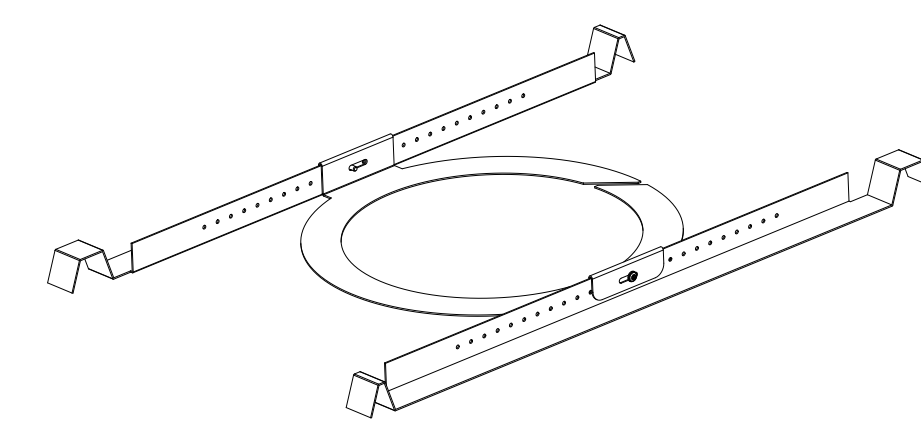

7900 0988 - GRILLE - CMS801 (6405 0173)

TRANSFORMER KIT - 60WATT INC. LEAD
ASSEMBLY
AND CONNECTOR

DUAL 8ohm - 7600 1788
ICT 4ohm - 7600 1789