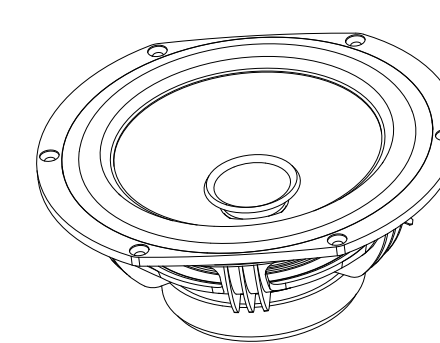

CMS601 ICT DRIVER
7900 0920 - DRIVER KIT - 6.5" ICT 1606 (7300 1073)