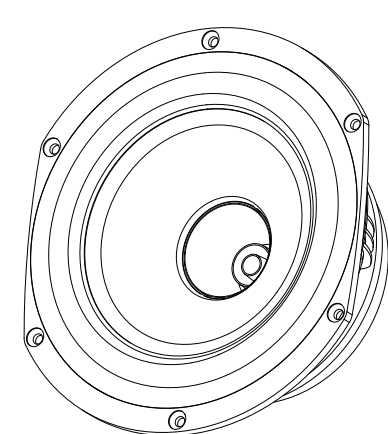

CMS 601 SPARES

CMS601 DC DUAL DRIVER
7900 0736 - DRIVER KIT - 6.5" DUAL 1726 (7300 0896)