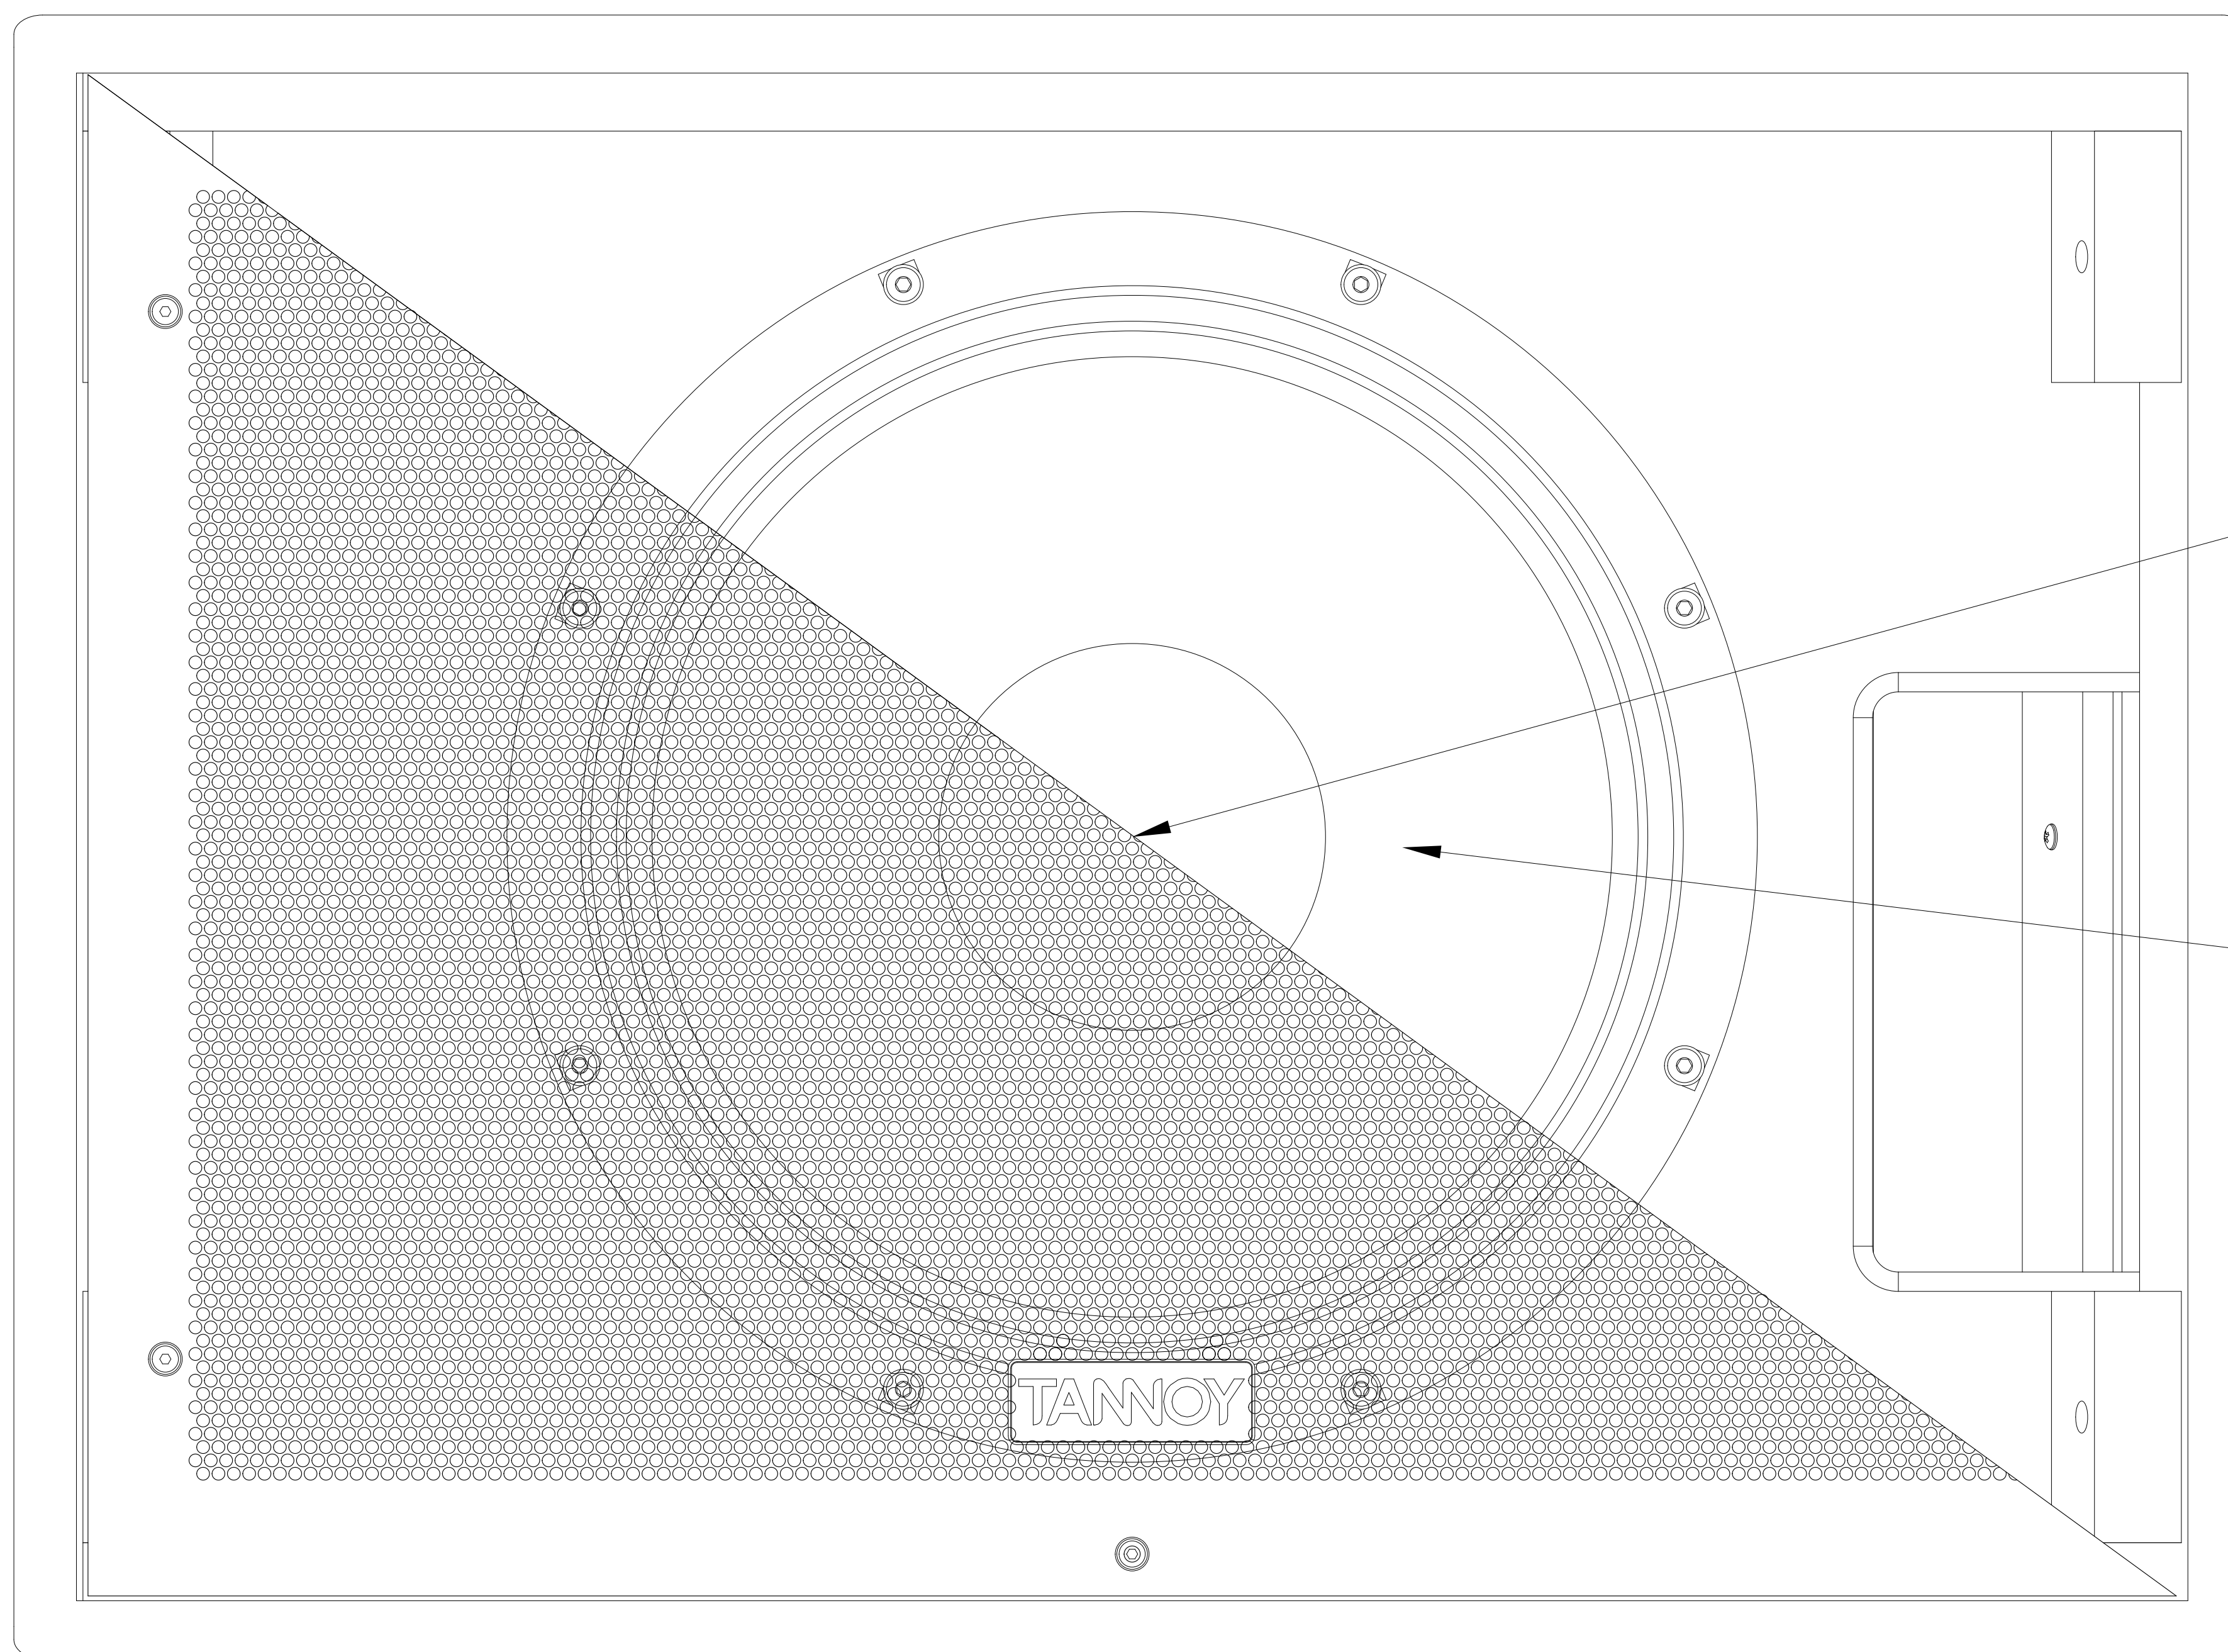

TANNOY®

V NET 15DR

DRIVER KIT
TYPE 3895
7900 1073

RECONE KIT
7900 1074

GRILLE ASSEMBLY WITH TANNOY BADGE (RECTANGULAR) - 7900 1160
GRILLE ASSEMBLY WITH TANNOY BADGE (SQUARE) - 7900 1170 BLACK
GRILLE ASSEMBLY WITH TANNOY BADGE (SQUARE) - 7900 1171 WHITE
AMPLIFIER TYPE 1655 - 7900 1153