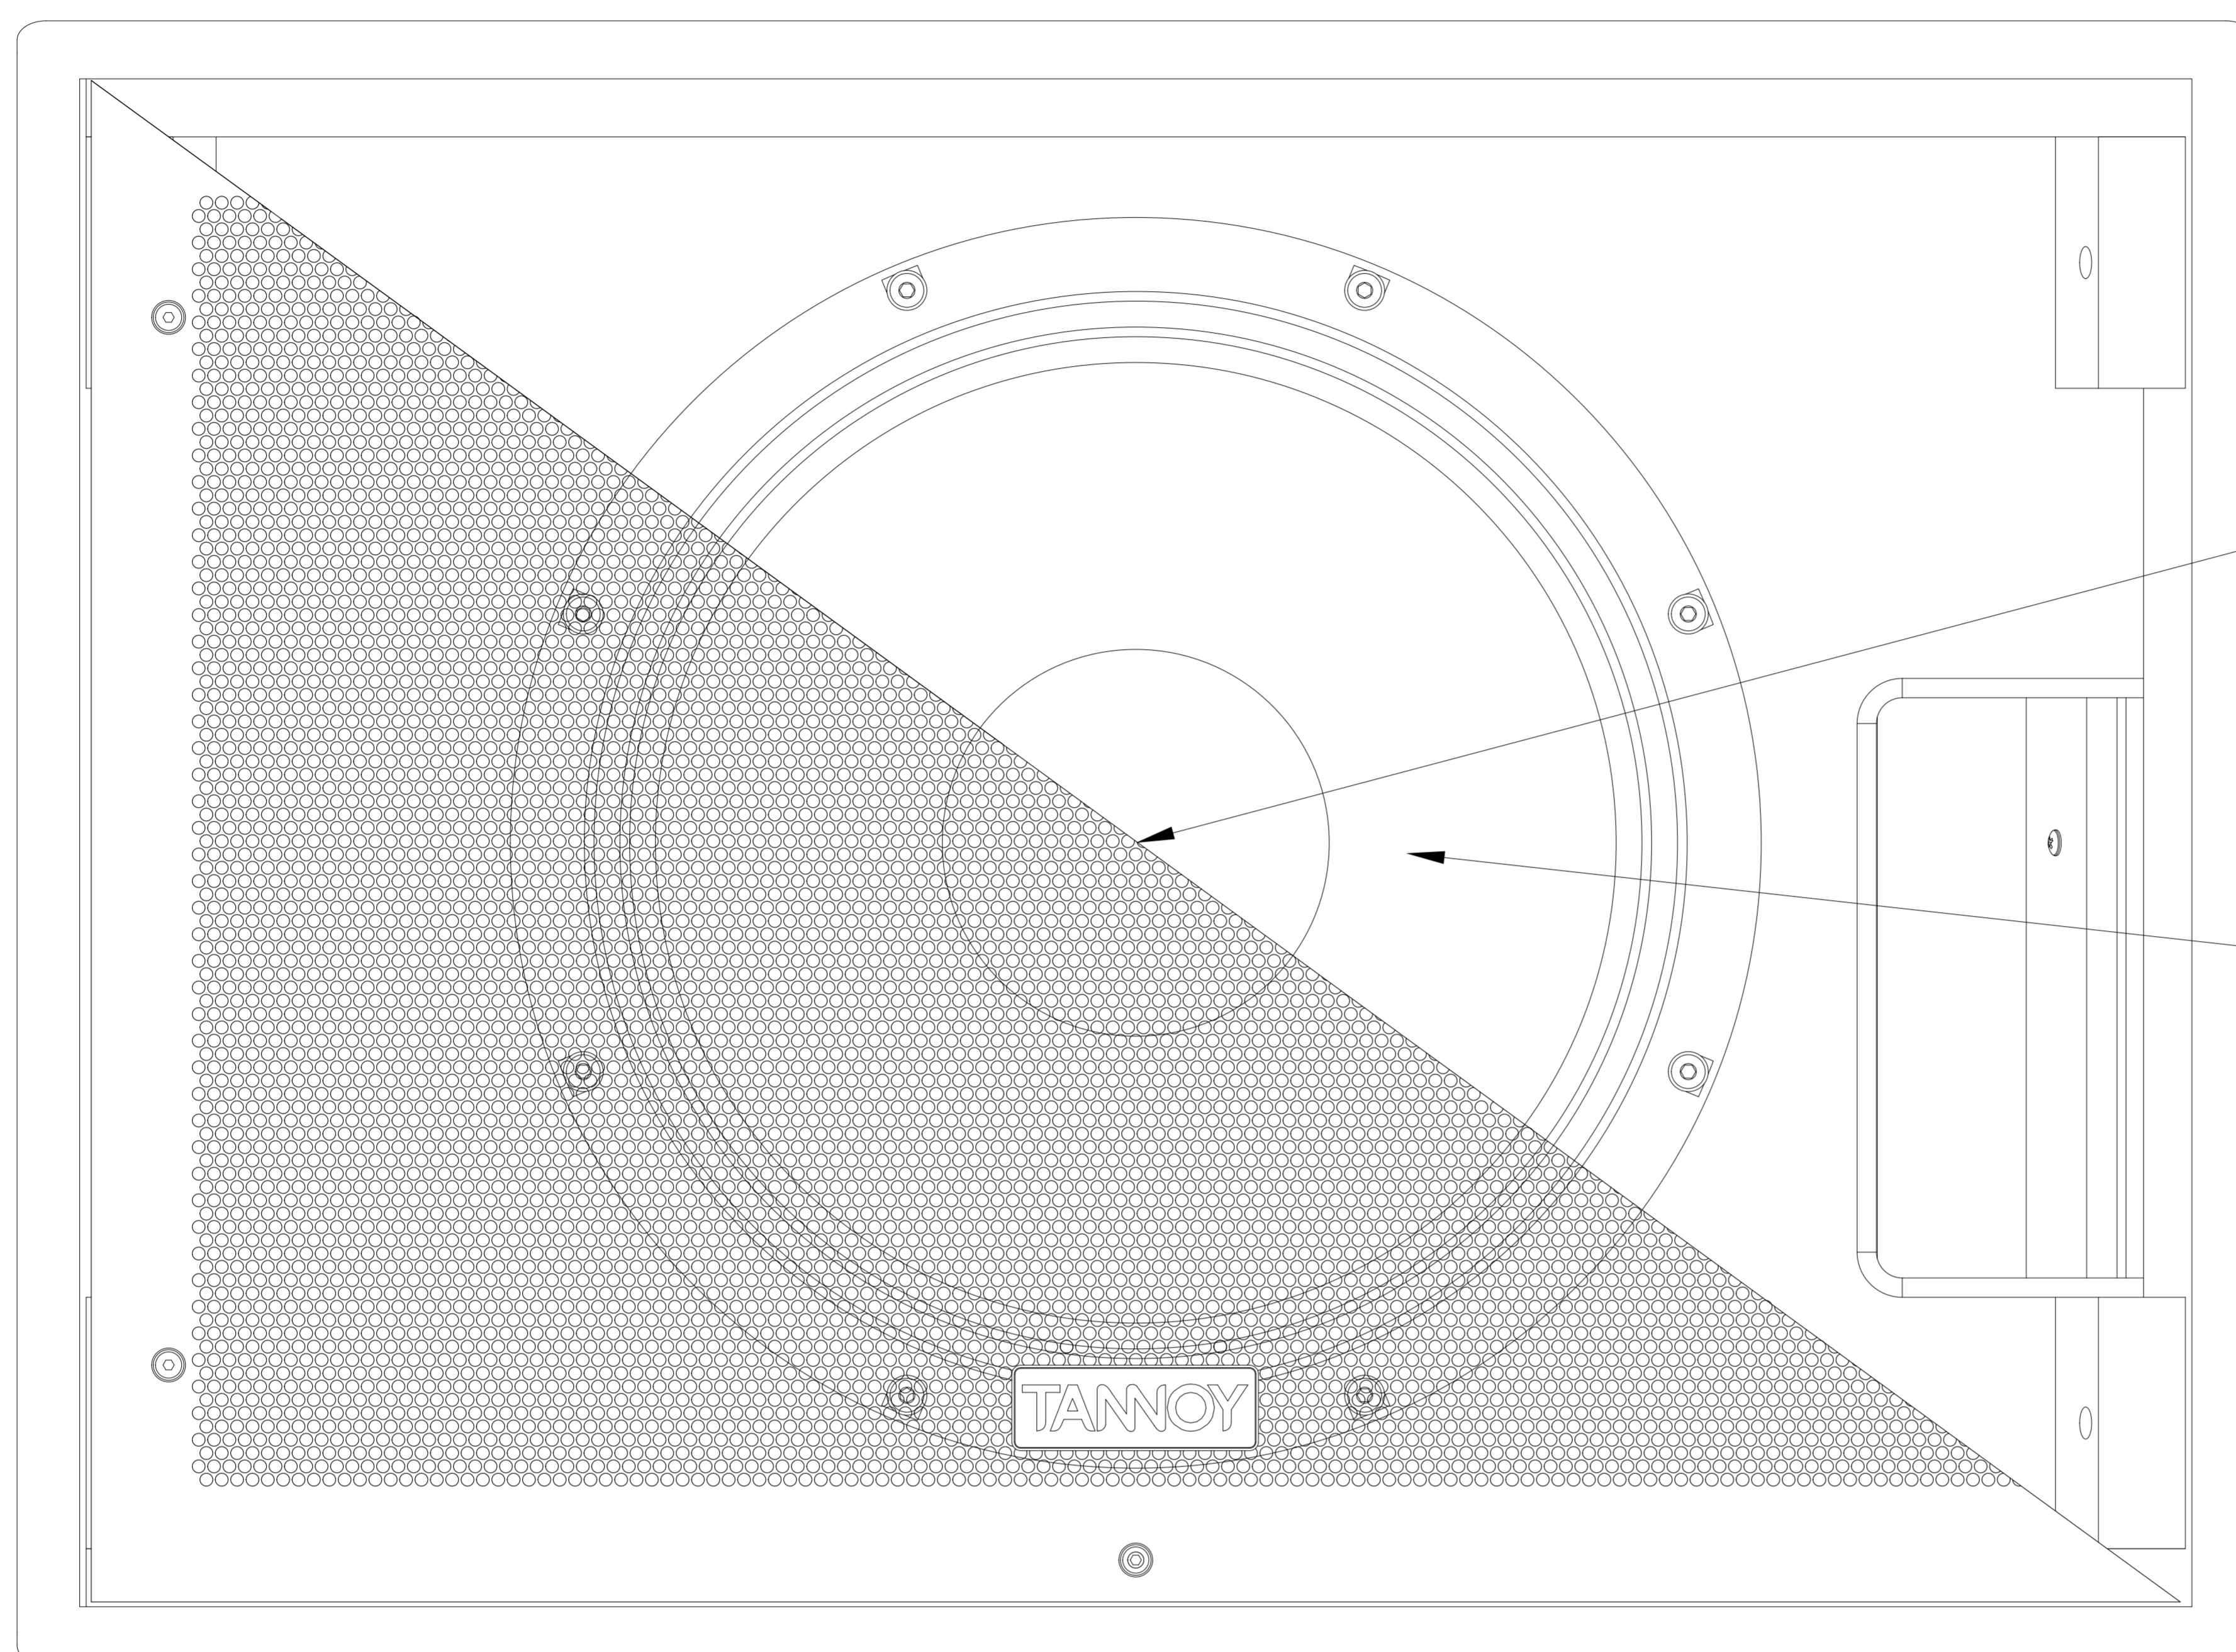

TANNOY®

Vs 15DR

DRIVER KIT
TYPE 3895
7900 1073

RECONE KIT
7900 1074

GRILLE ASSEMBLY WITH TANNOY BADGE (RECTANGULAR) - 7900 1160
GRILLE ASSEMBLY WITH TANNOY BADGE (SQUARE) - 7900 1170 BLACK
GRILLE ASSEMBLY WITH TANNOY BADGE (SQUARE) - 7900 1171 WHITE