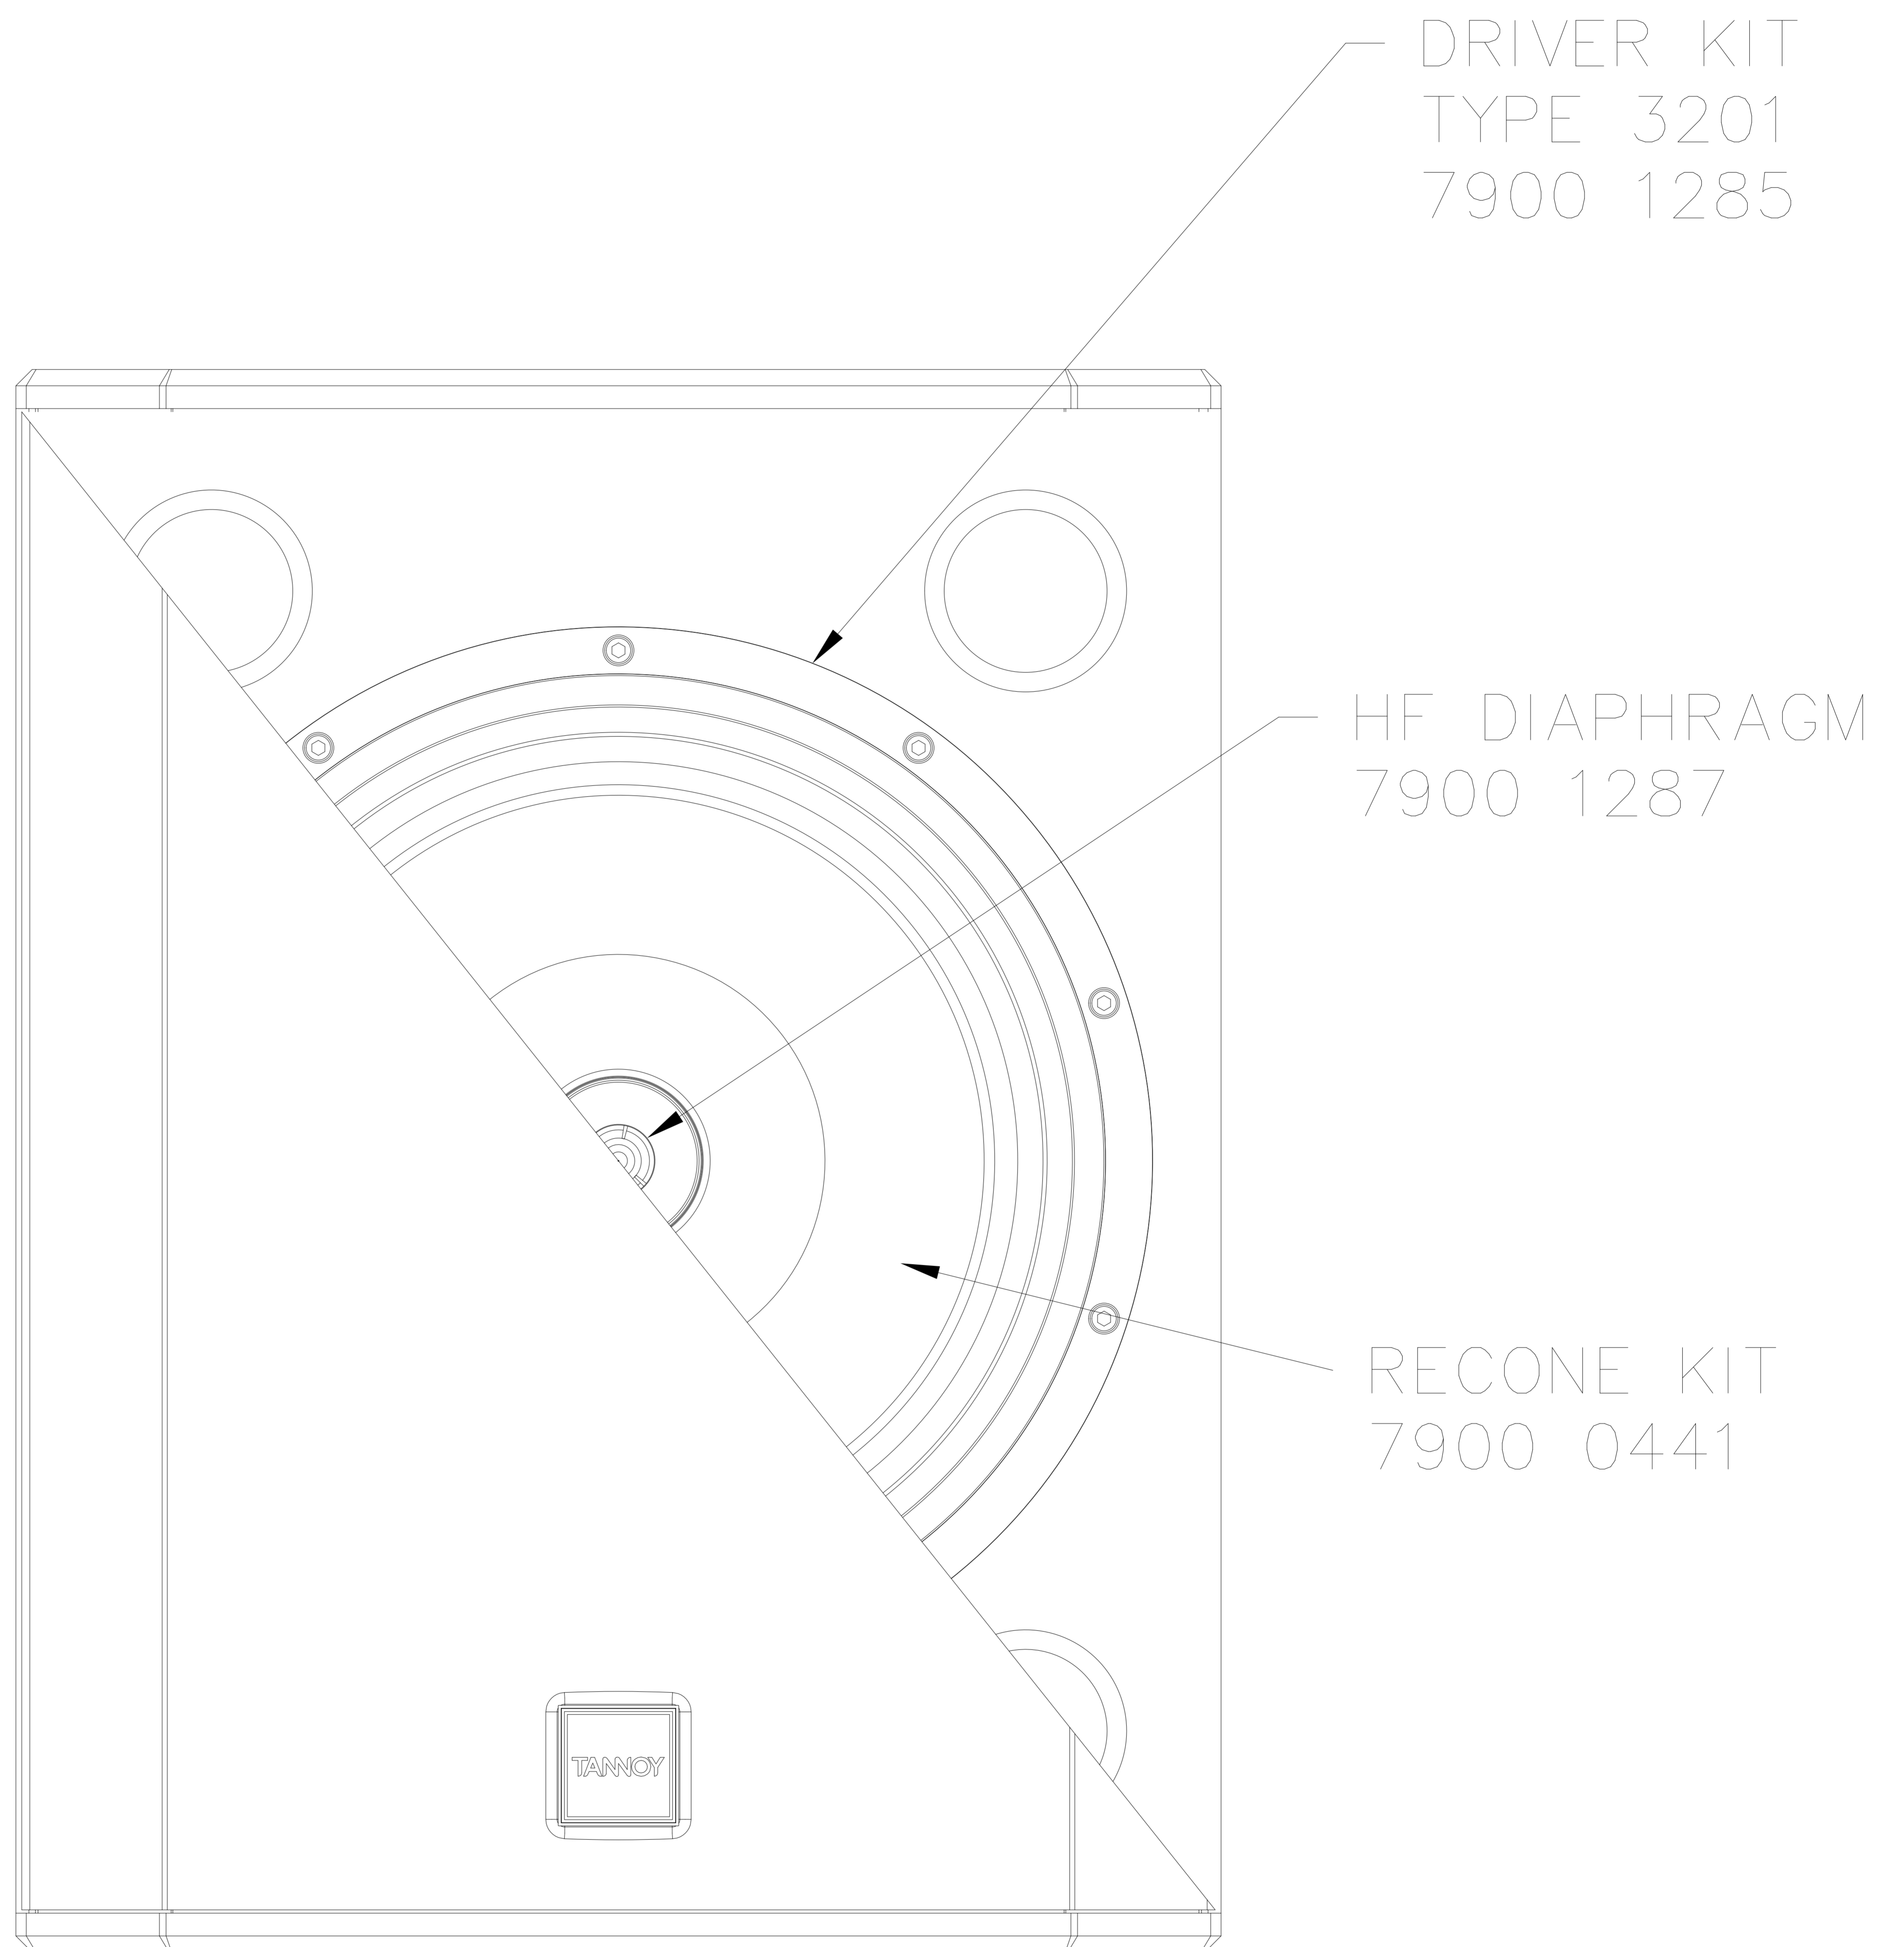

TANNOY®

VX SERIES VXP12

AMPLIFIER – TYPE 1728 – 7900 1309
INPUT BOARD – 7900 1317
GRILLE ASSY BLACK – 7900 1328

ISSUE 2 – 05.03.12