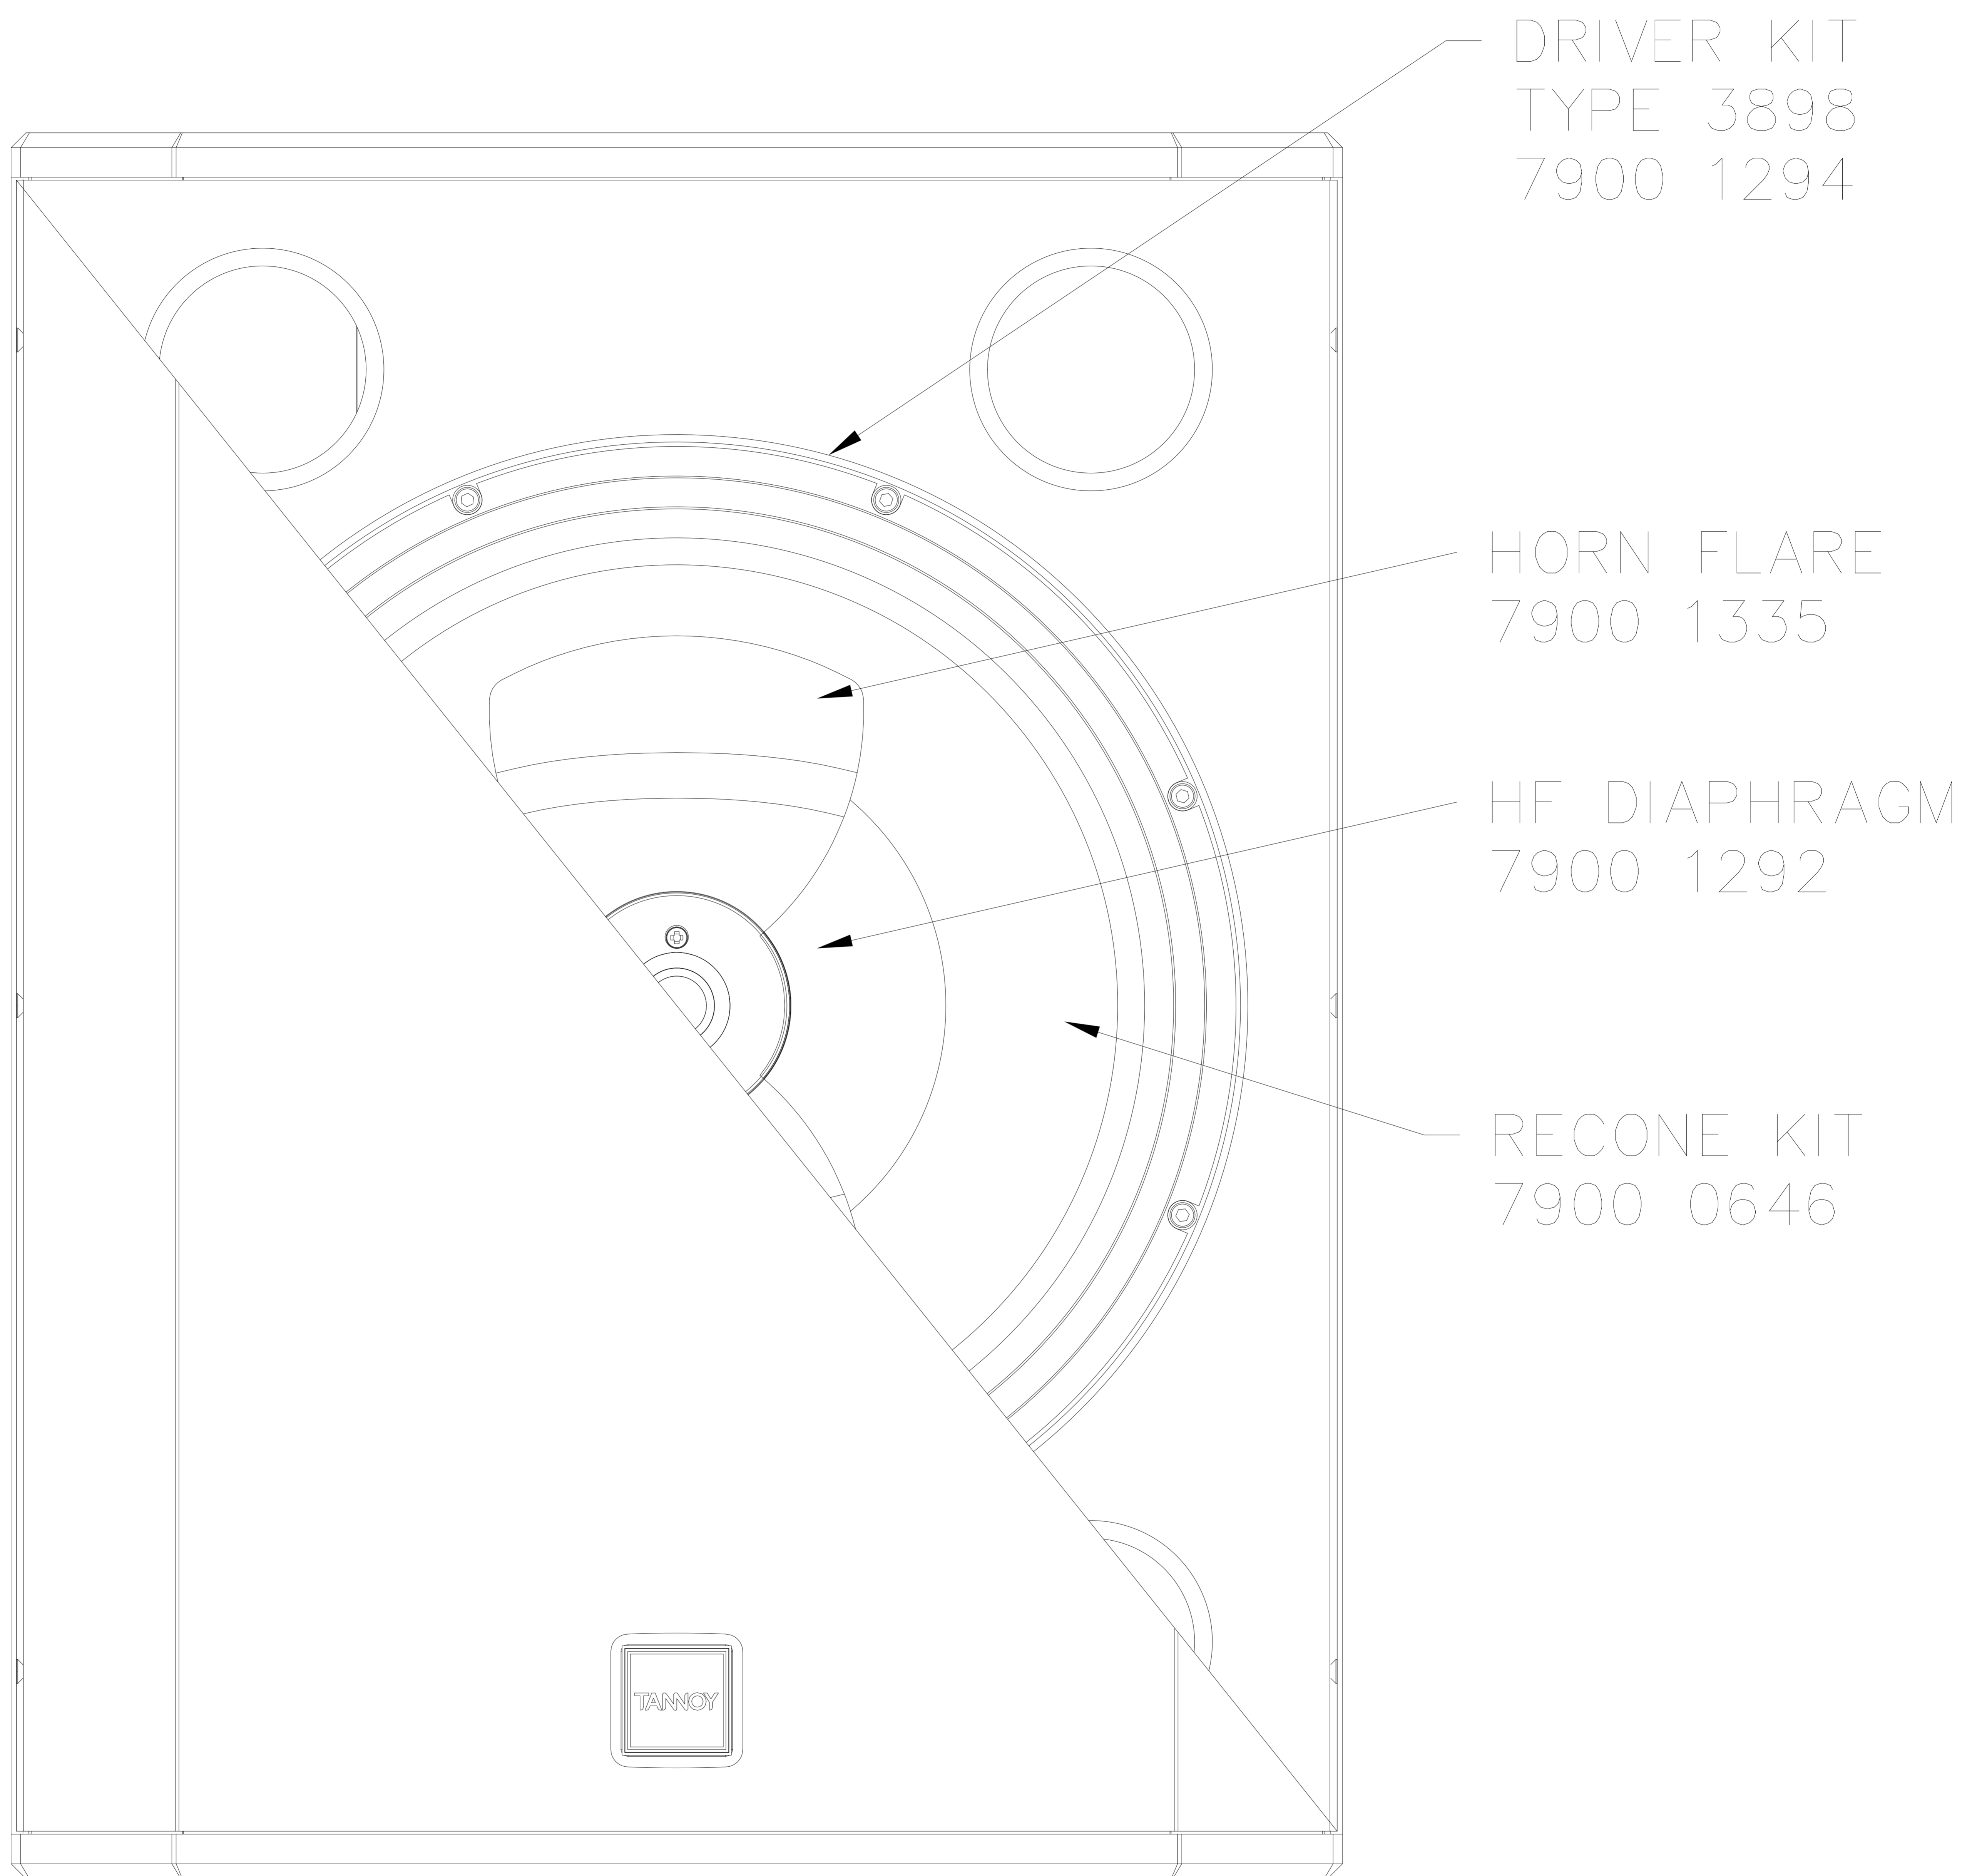

TANNOY®

VX SERIES VXP15Q

AMPLIFIER – TYPE 1732 – 7900 1314
INPUT BOARD – 7900 1318
GRILLE ASSY BLACK – 7900 1330

ISSUE 2 – 05.03.12