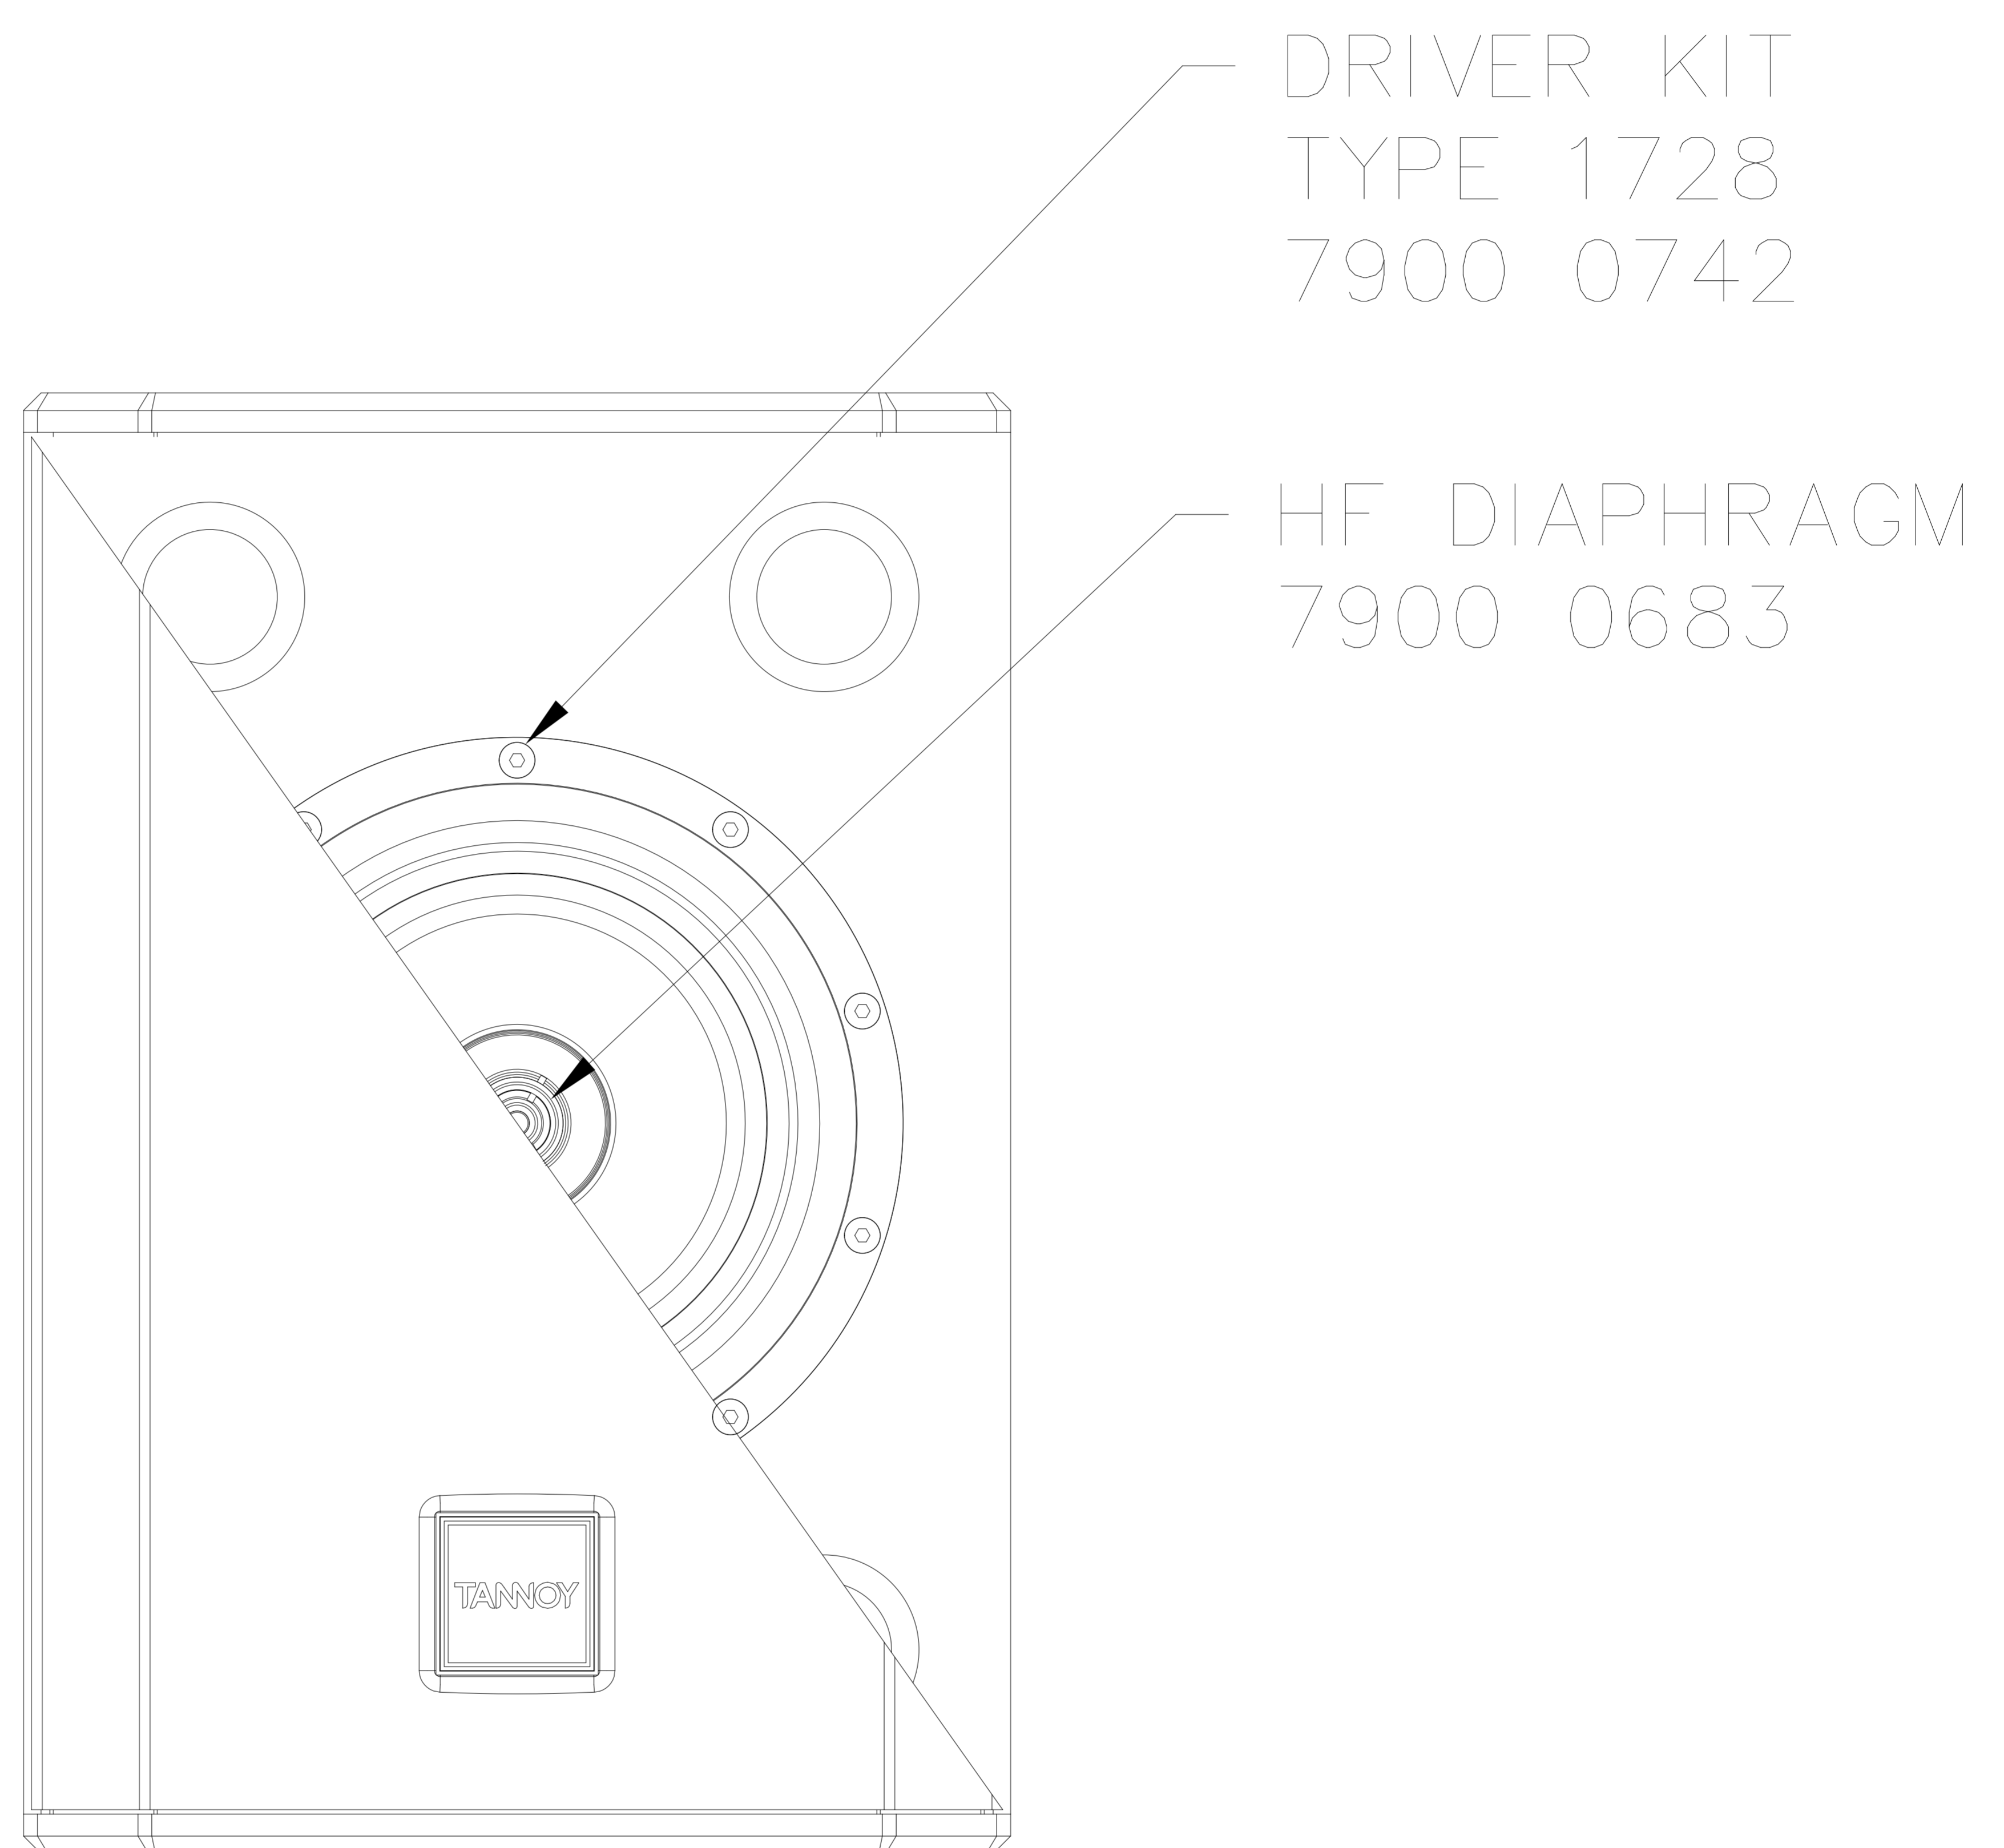

TANNOY®

VX SERIES VXP6

AMPLIFIER – TYPE 1717 – 7900 1306
INPUT BOARD – 7900 1315
GRILLE ASSY BLACK – 7900 1325

ISSUE 2 – 05.03.12