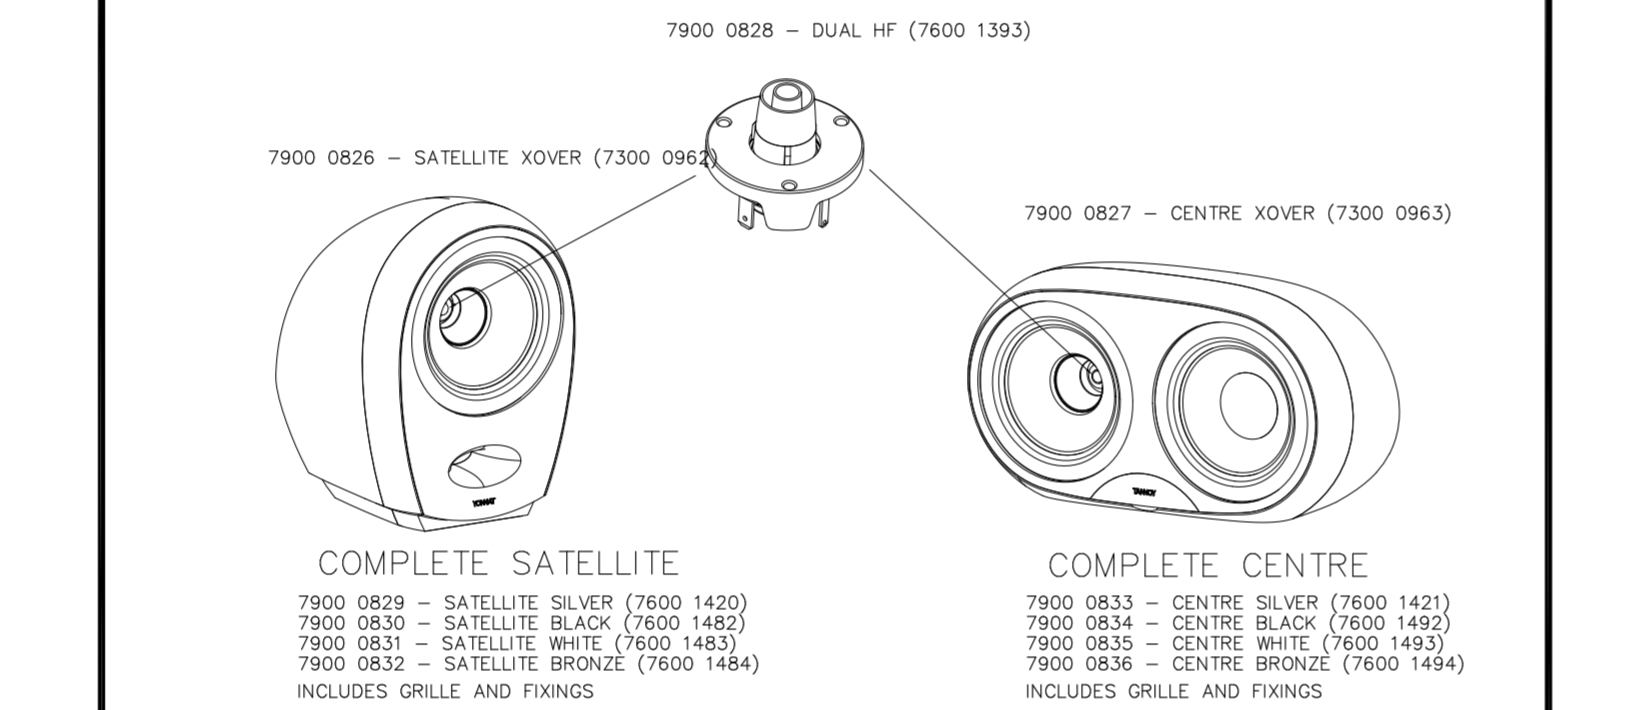

TANNOY

ARENA MK2 SYSTEM

REFER TO TS300 SUBWOOFER SPARES

TANNOY

ARENA MK1 SYSTEM

TANNOY

ARENA STANDS

TANNOY