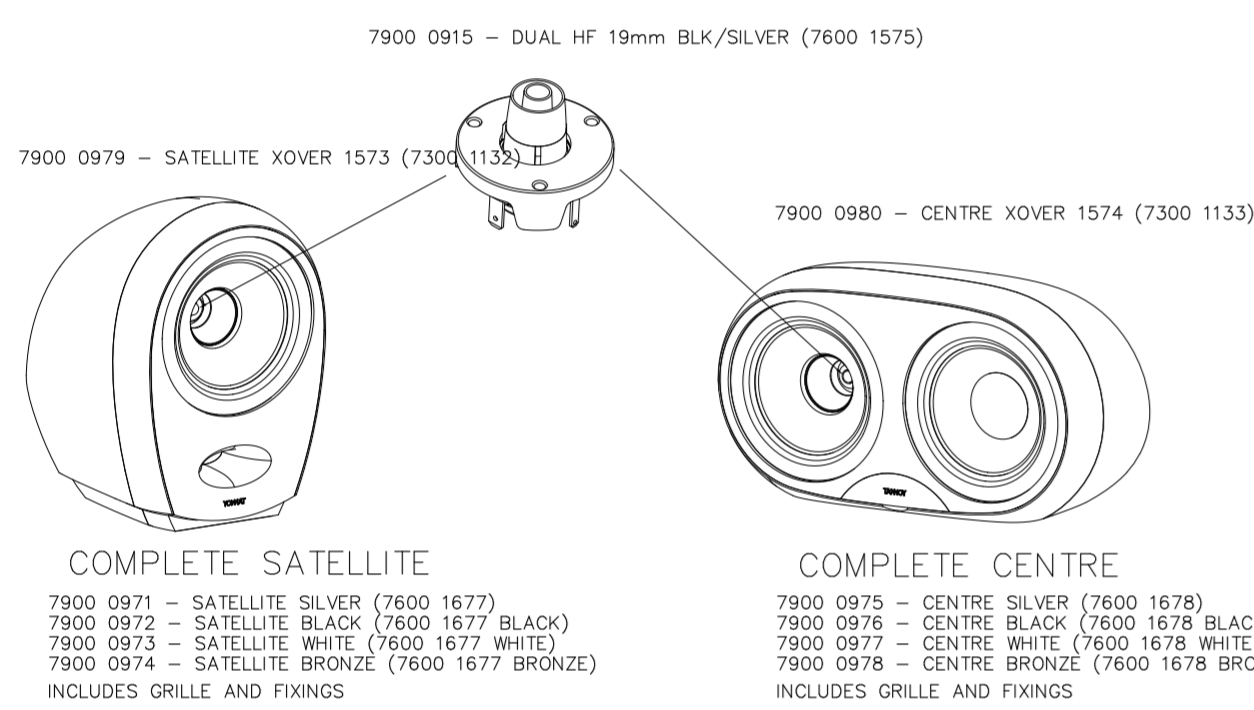

TANNOY

ARENA MK2 SYSTEM

REFER TO TS300 SUBWOOFER SPARES

TANNOY

ARENA MK1 SYSTEM

TANNOY

ARENA STANDS

TANNOY