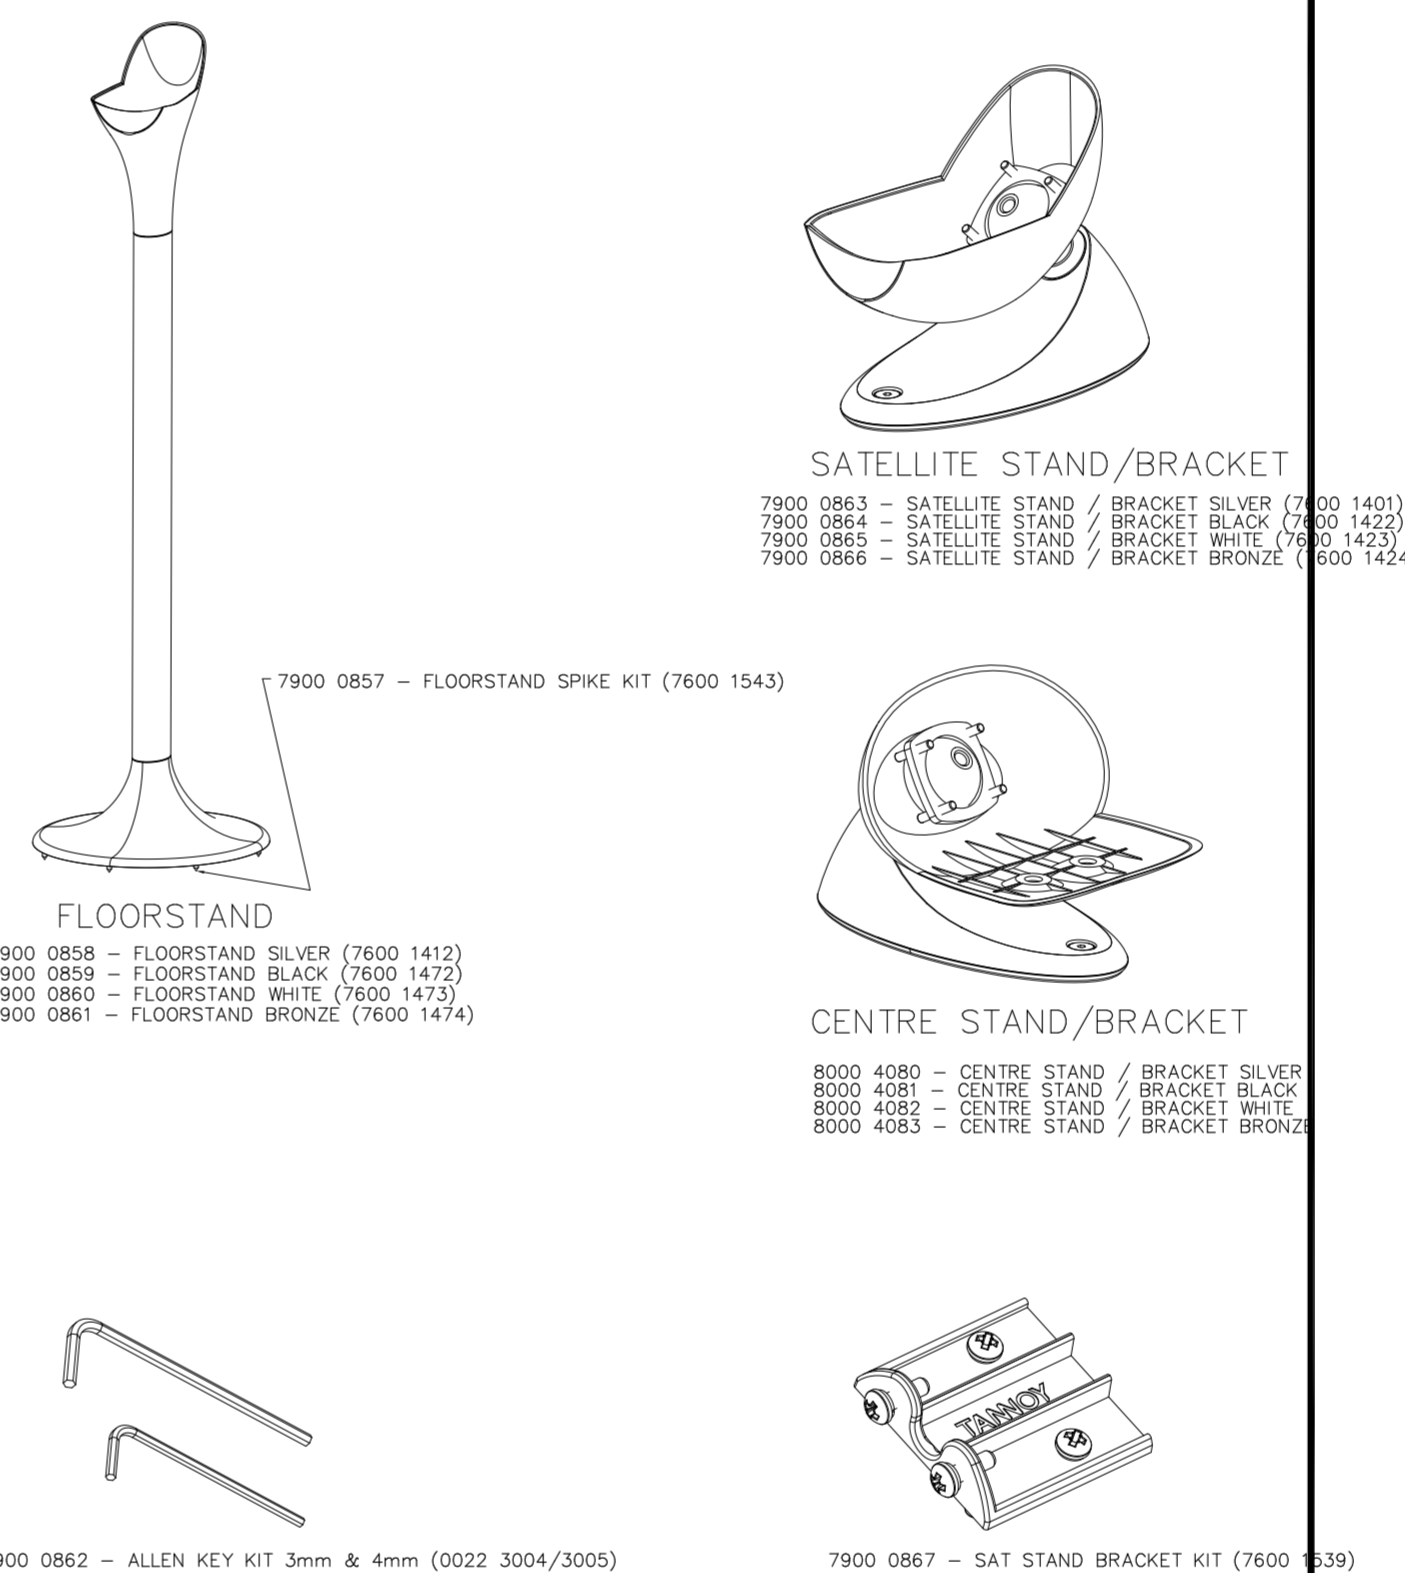

TANNOY

ARENA MK2 SYSTEM

REFER TO TS300 SUBWOOFER SPARES

TANNOY

ARENA MK1 SYSTEM

TANNOY

ARENA STANDS

TANNOY