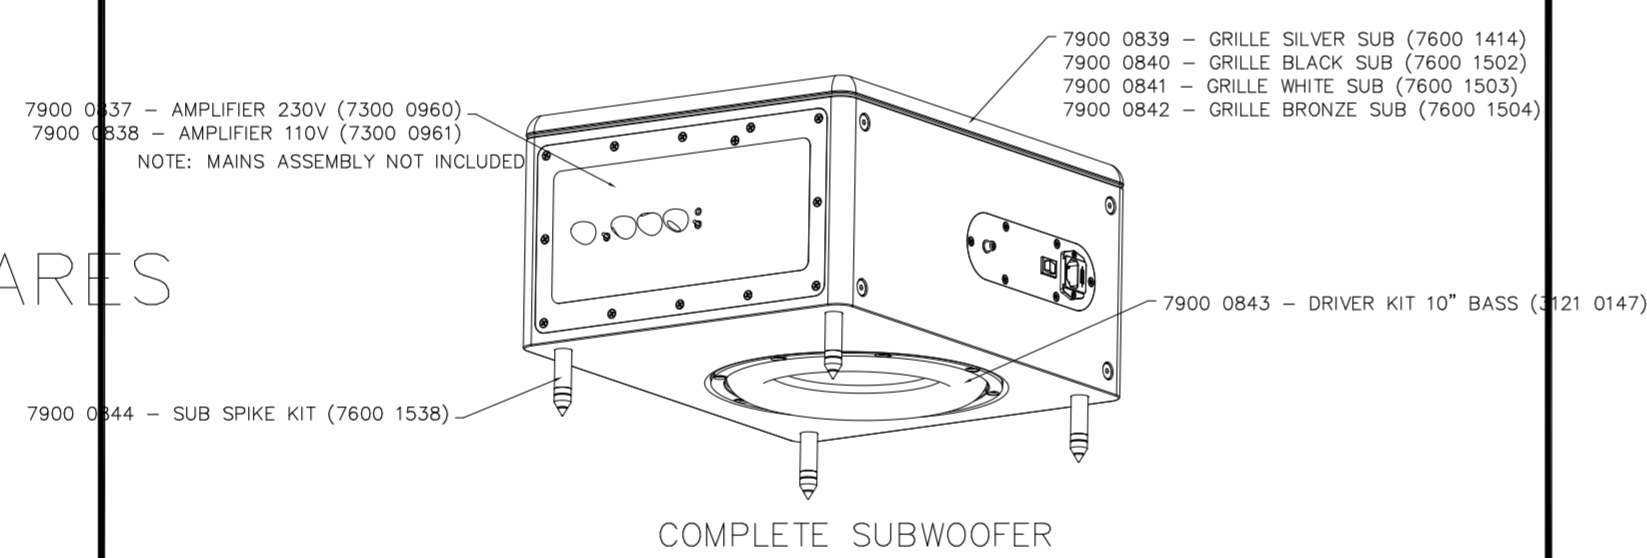

TANNOY

ARENA MK2 SYSTEM

REFER TO TS300 SUBWOOFER SPARES

TANNOY

ARENA MK1 SYSTEM

TANNOY

ARENA STANDS

TANNOY