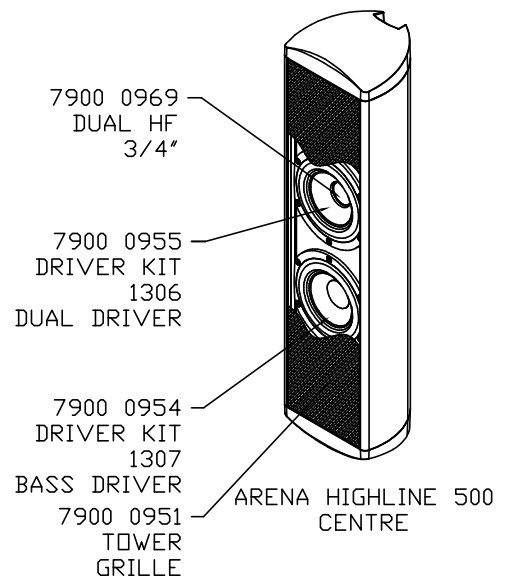

TANNOY®

ARENA HIGHLINE 500

7900 0948 - SPIKE/STAND KIT - AREA
7900 0956 - BRACKET KIT 500 HIGHLINE
WALL BRACKET

ISSUE 1 - 23.03.06

ARENA HIGHLINE 500
TOWER