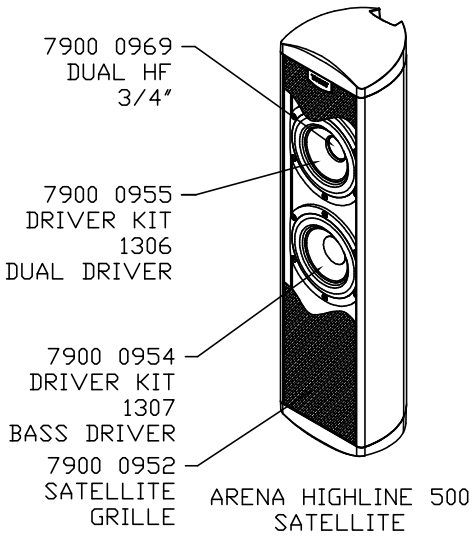

TANNOY®

ARENA HIGHLINE 500

7900 0948 - SPIKE/STAND KIT - AREA
7900 0956 - BRACKET KIT 500 HIGHLINE
WALL BRACKET

ISSUE 1 - 23.03.06

ARENA HIGHLINE 500
TOWER