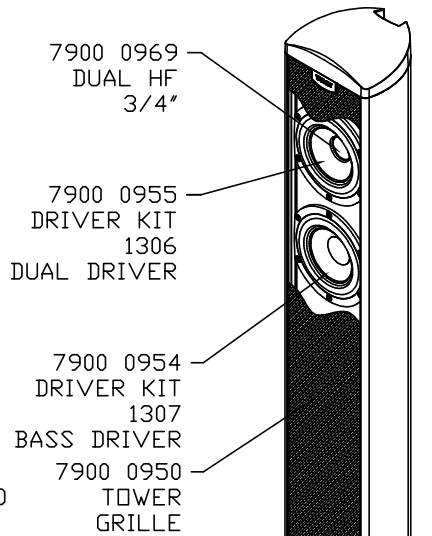

TANNOY®

ARENA HIGHLINE 500

7900 0948 - SPIKE/STAND KIT - AREA
7900 0956 - BRACKET KIT 500 HIGHLINE
WALL BRACKET

ISSUE 1 - 23.03.06

ARENA HIGHLINE 500
TOWER