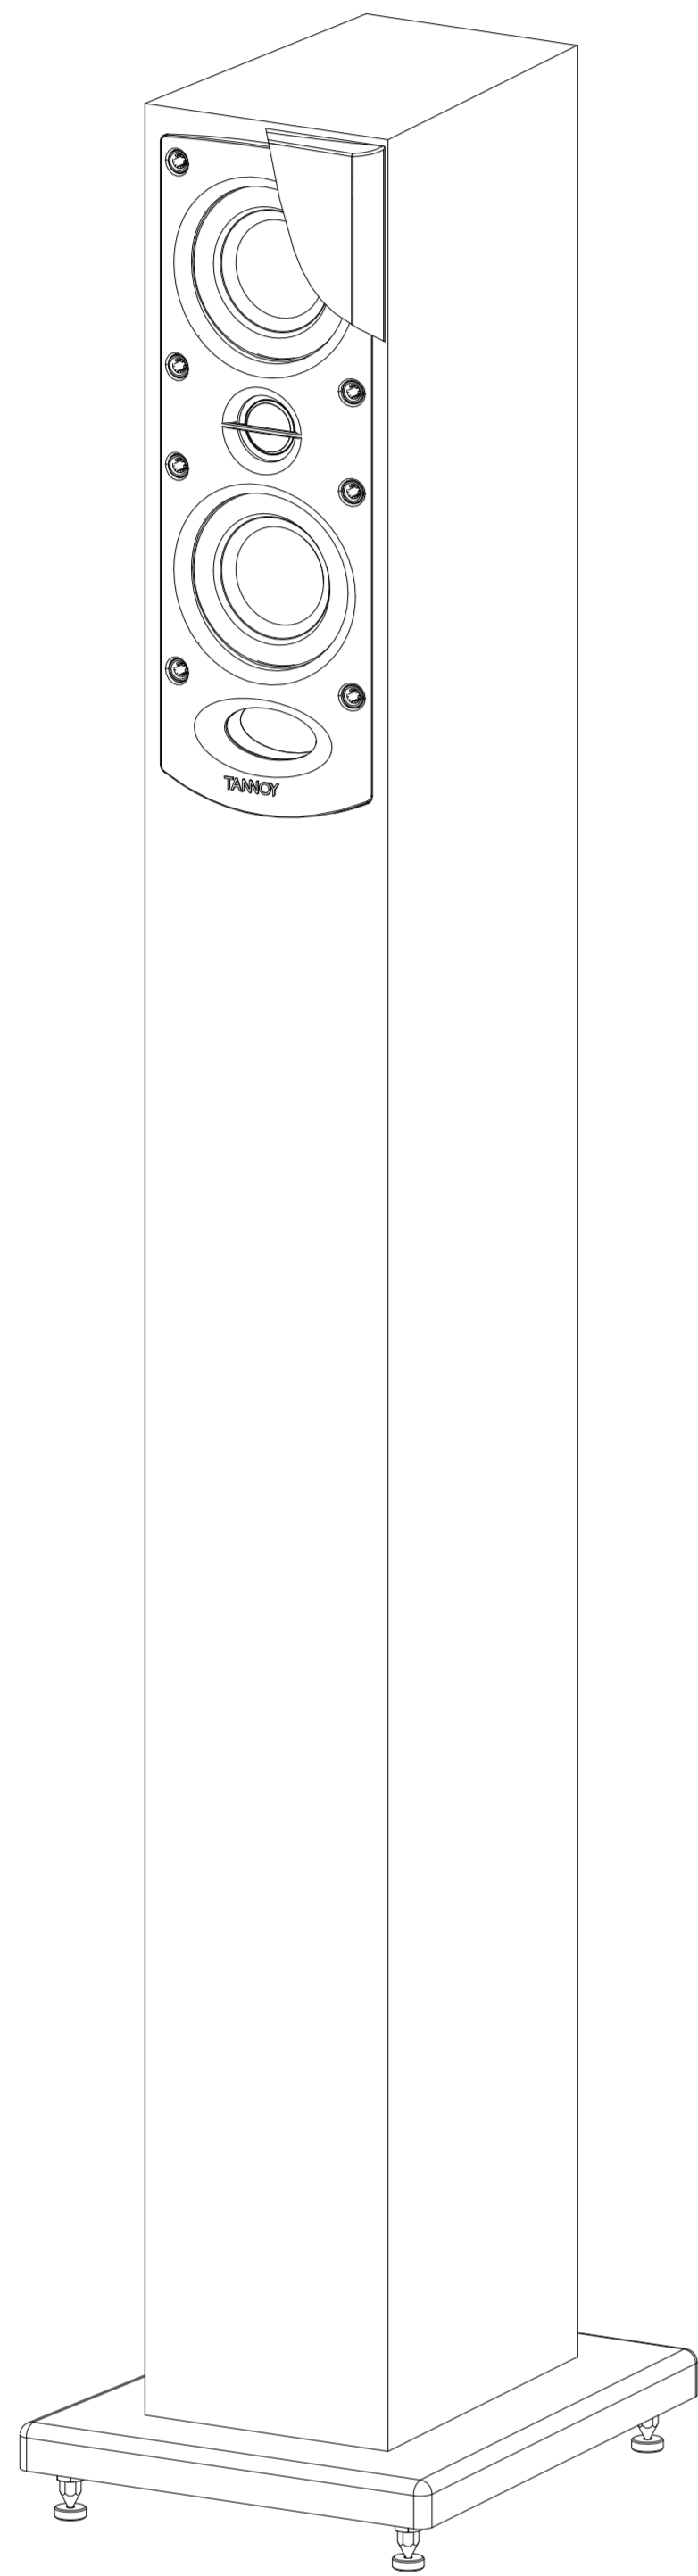

HTS 101/201 SYSTEM

8000 5990 - HTS 201 TOWER COMPLETE BLACK GLOSS
CONTAINS: TOWER PRODUCT, GRILLE AND PLINTH
PLINTH FIXING SCREWS M4 x 16 BUT HD POZI BLACK x (3)
SPIKE M6 COMPLETE WITH M6 NUT x(4)

7900 1247 - HTS 101 CENTRE COMPLETE BLACK GLOSS
CONTAINS: CENTRE PRODUCT AND GRILLE
WALL BRACKET COMPLETE x(1)
SCREW M6 x 12 BUT HD SKT ZN PL BLK x (2)
4mm ALLEN KEY
ADHESIVE STRIP CONTAINING (4) CIRCULAR PROTECTION PADS

7900 1246 - HTS 101 SATELLITE COMPLETE BLACK GLOSS
CONTAINS: SATELLITE PRODUCT WITH GRILLE
WALL BRACKET COMPLETE x (1)
ADHESIVE STRIP CONTAINING (4) CIRCULAR PROTECTION PADS
SCREW M6 x 12 BUT HD SKT ZN PL BLK x (2)
4mm ALLEN KEY