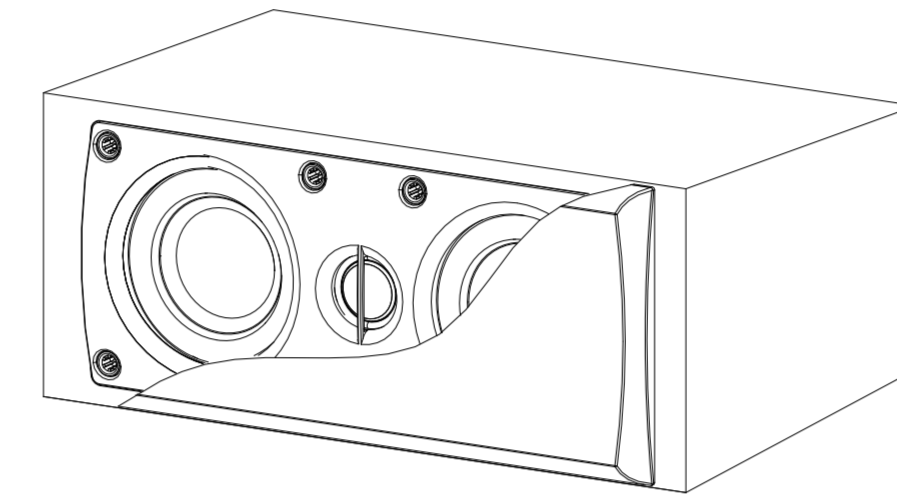

HTS 101/201 SYSTEM

8000 5990 - HTS 201 TOWER COMPLETE BLACK GLOSS
CONTAINS: TOWER PRODUCT, GRILLE AND PLINTH
PLINTH FIXING SCREWS M4 x 16 BUT HD POZI BLACK x (3)
SPIKE M6 COMPLETE WITH M6 NUT x(4)

7900 1247 - HTS 101 CENTRE COMPLETE BLACK GLOSS
CONTAINS: CENTRE PRODUCT AND GRILLE
WALL BRACKET COMPLETE x(1)
SCREW M6 x 12 BUT HD SKT ZN PL BLK x (2)
4mm ALLEN KEY
ADHESIVE STRIP CONTAINING (4) CIRCULAR PROTECTION PADS

7900 1246 - HTS 101 SATELLITE COMPLETE BLACK GLOSS
CONTAINS: SATELLITE PRODUCT WITH GRILLE
WALL BRACKET COMPLETE x (1)
ADHESIVE STRIP CONTAINING (4) CIRCULAR PROTECTION PADS
SCREW M6 x 12 BUT HD SKT ZN PL BLK x (2)
4mm ALLEN KEY