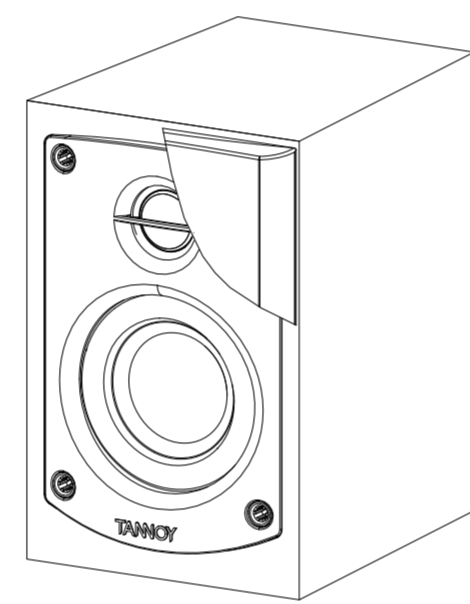

HTS 101/201 SYSTEM

8000 5990 - HTS 201 TOWER COMPLETE BLACK GLOSS
CONTAINS: TOWER PRODUCT, GRILLE AND PLINTH
PLINTH FIXING SCREWS M4 x 16 BUT HD POZI BLACK x (3)
SPIKE M6 COMPLETE WITH M6 NUT x(4)

7900 1247 - HTS 101 CENTRE COMPLETE BLACK GLOSS
CONTAINS: CENTRE PRODUCT AND GRILLE
WALL BRACKET COMPLETE x(1)
SCREW M6 x 12 BUT HD SKT ZN PL BLK x (2)
4mm ALLEN KEY
ADHESIVE STRIP CONTAINING (4) CIRCULAR PROTECTION PADS

7900 1246 - HTS 101 SATELLITE COMPLETE BLACK GLOSS
CONTAINS: SATELLITE PRODUCT WITH GRILLE
WALL BRACKET COMPLETE x (1)
ADHESIVE STRIP CONTAINING (4) CIRCULAR PROTECTION PADS
SCREW M6 x 12 BUT HD SKT ZN PL BLK x (2)
4mm ALLEN KEY