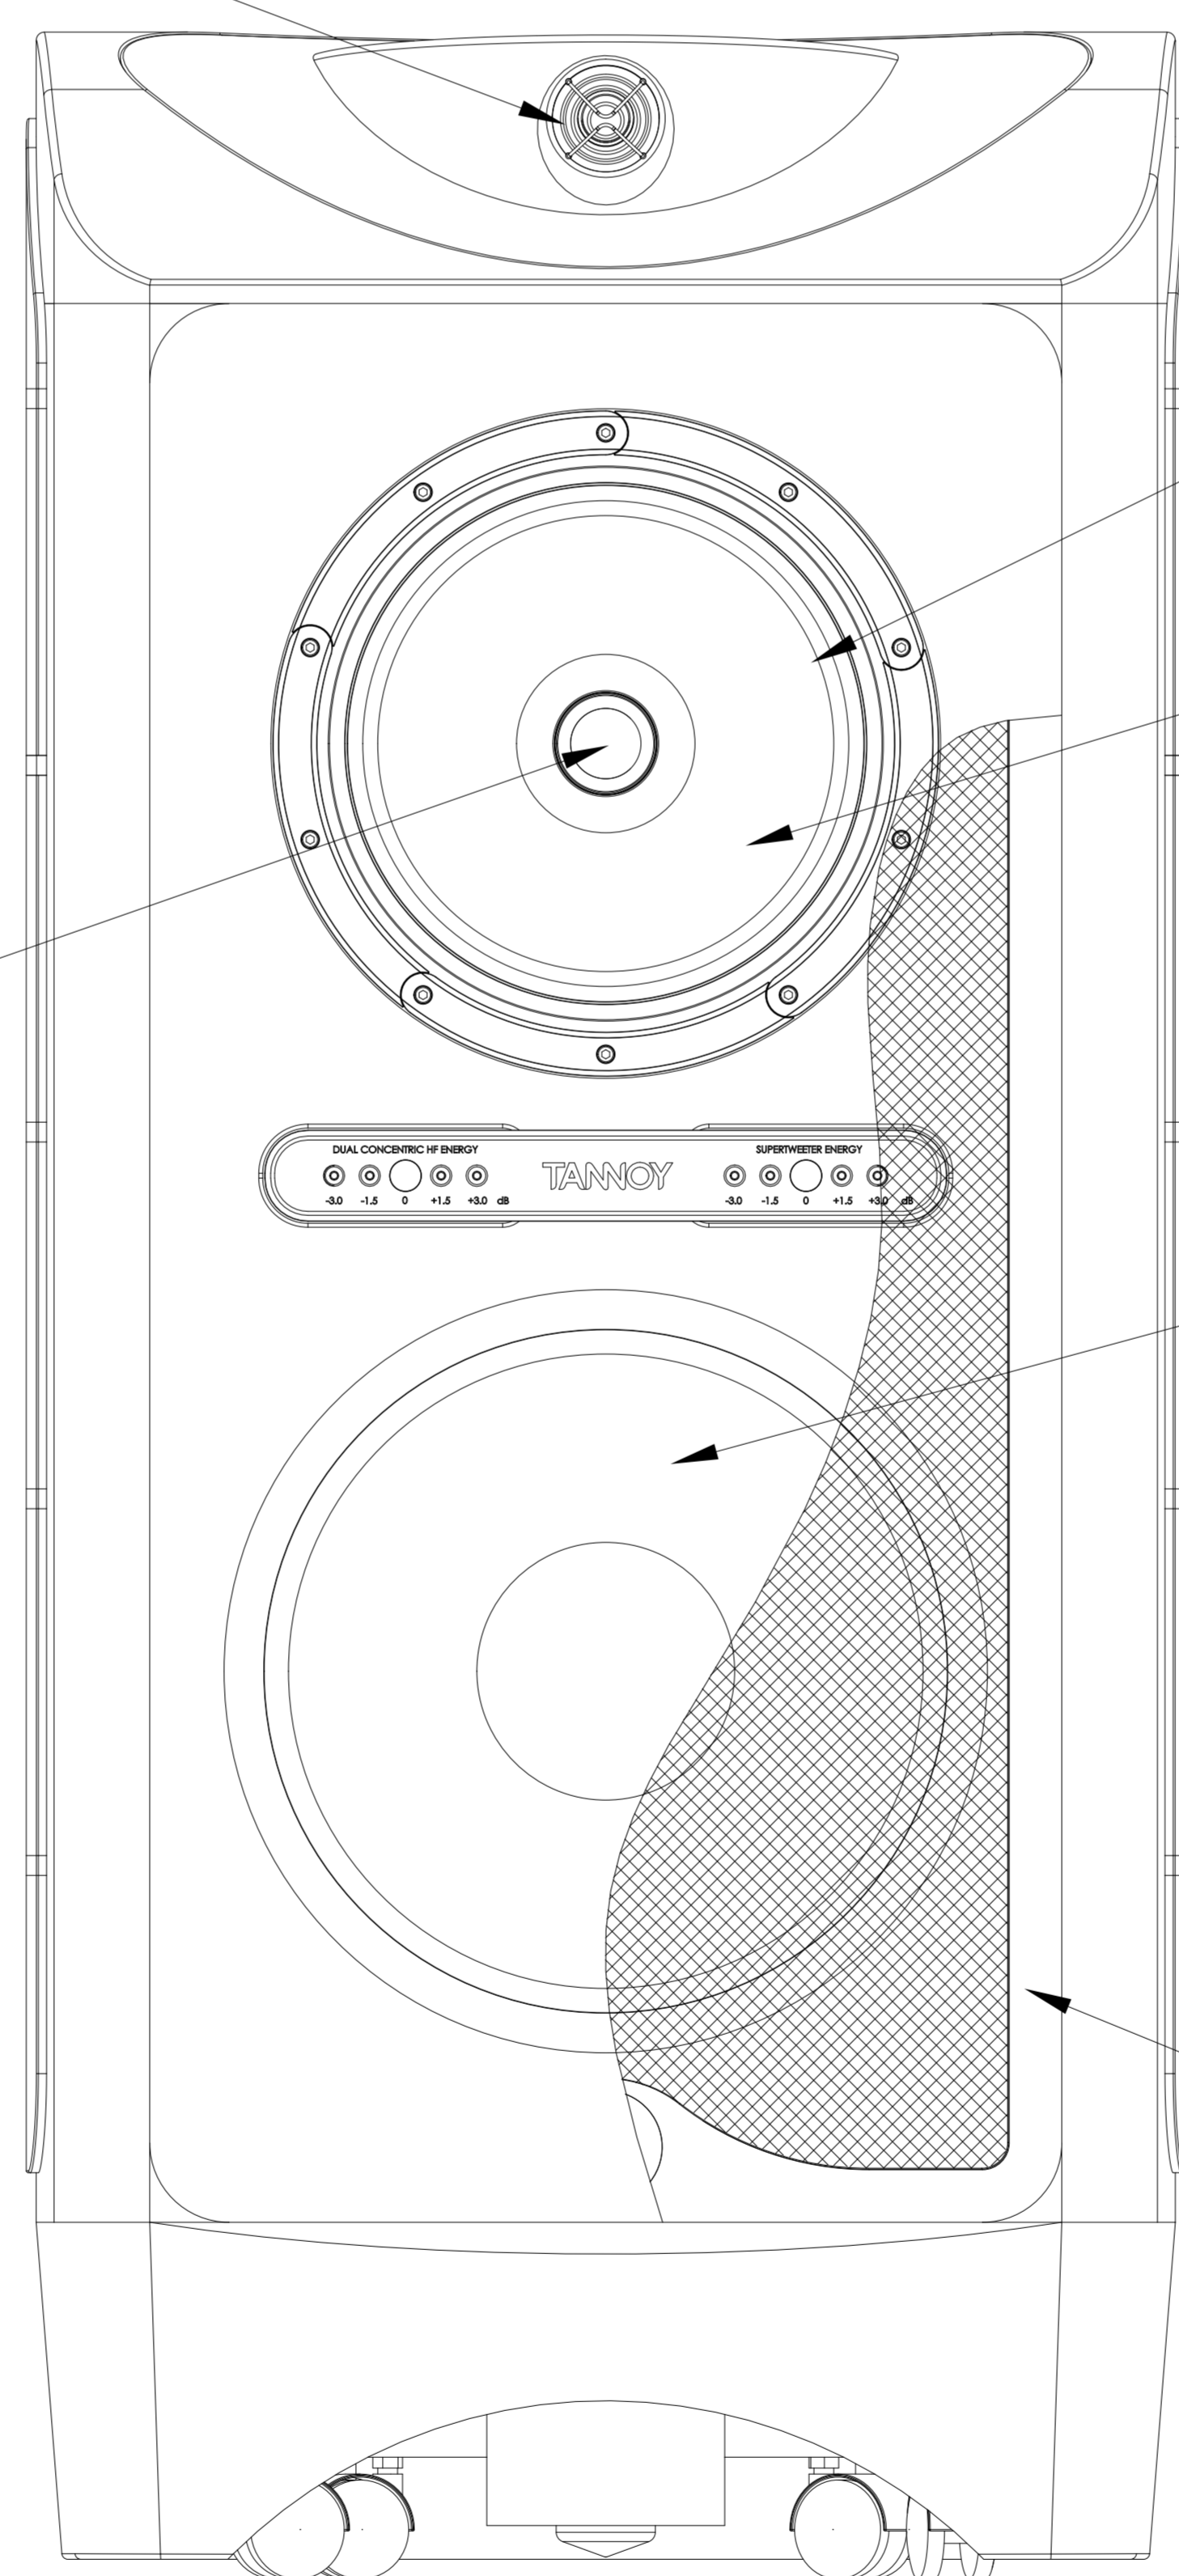

TANNOY

KINGDOM ROYAL CARBON

TWEETER + TRIM
7900 1385
TYPE 0301

HF DIAPHRAGM
7900 1235
TYPE 3197

RECONE KIT
7900 1234
TYPE 3197

DUAL DRIVER
7900 1386
TYPE 3197

BASS DRIVER
7900 1236
TYPE 3896

GRILLE
ASSEMBLY
7900 1387