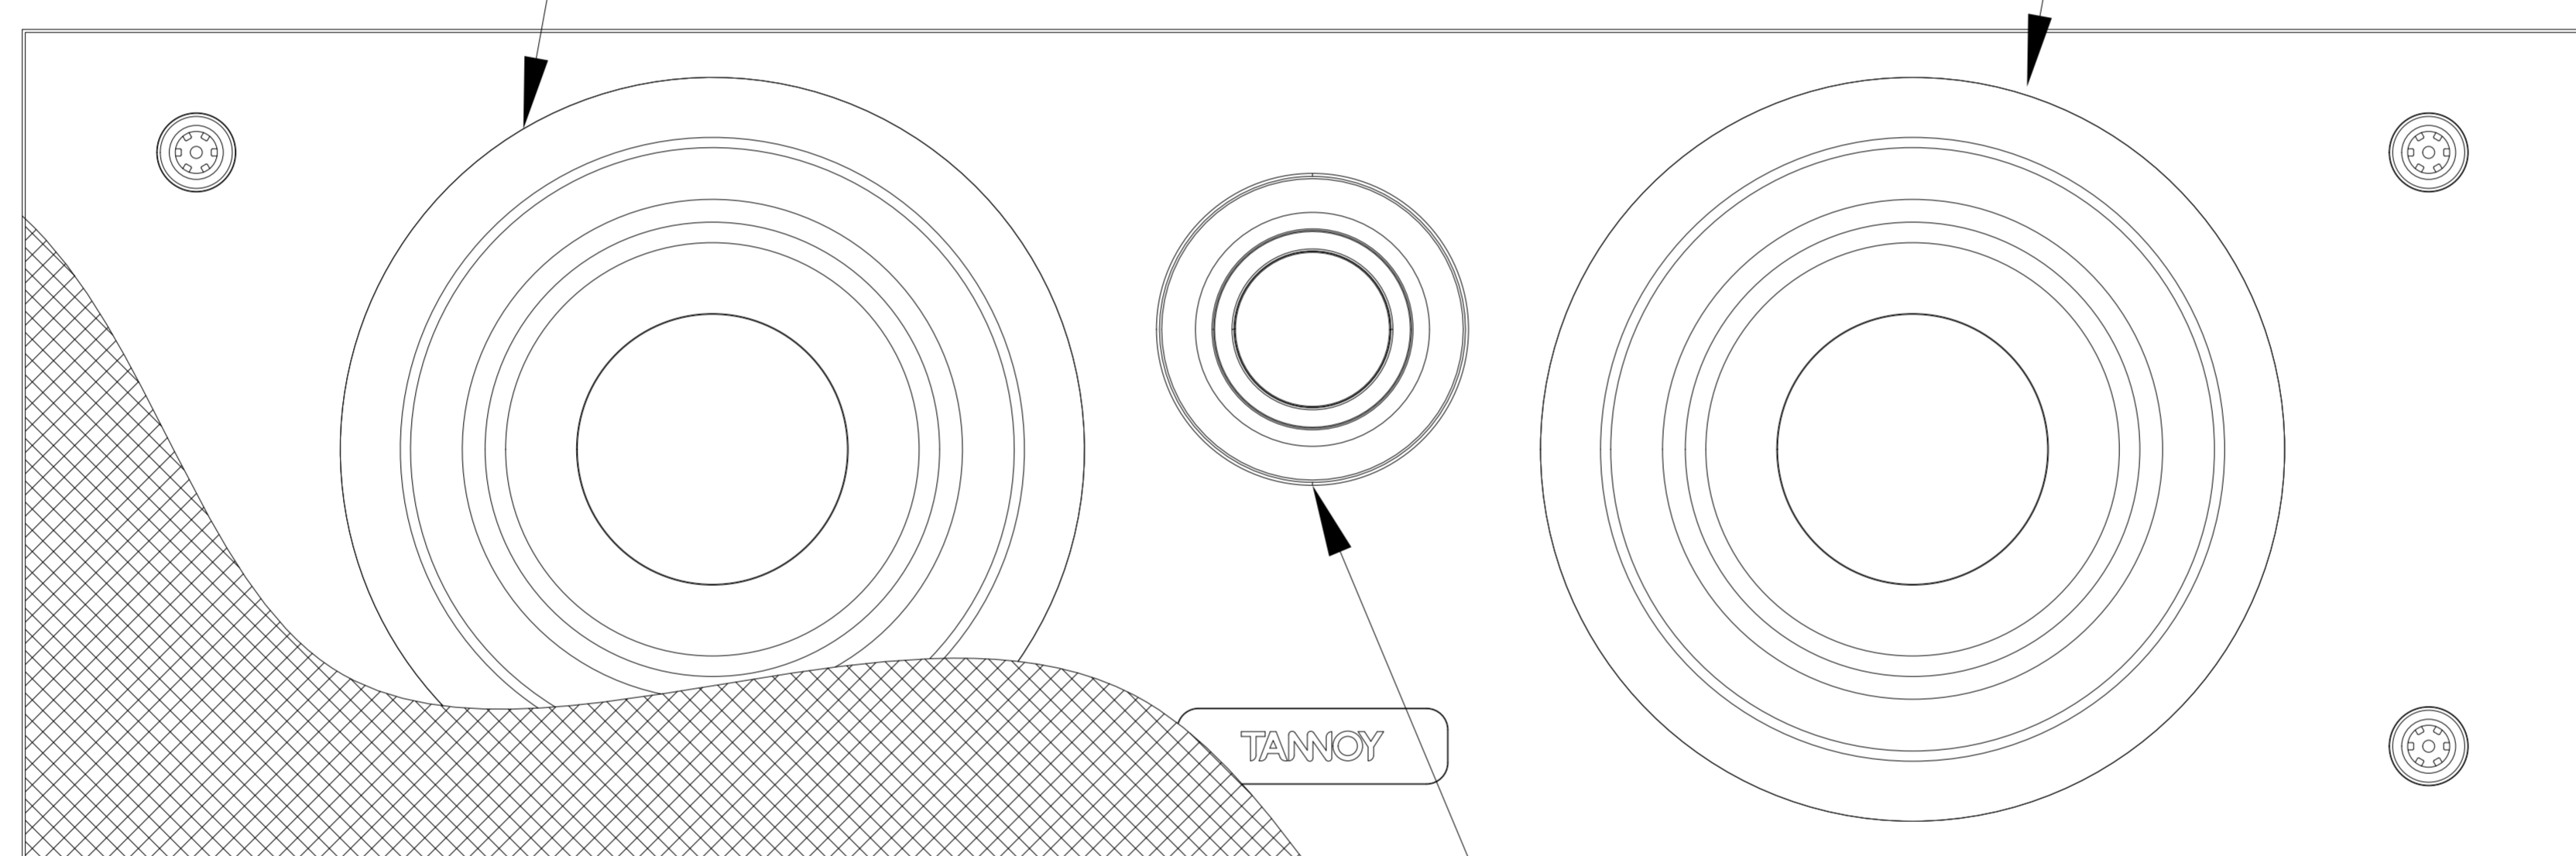

## Mercury VC

DRIVER KIT + TRIM  
BASS DRIVER  
TYPE 1327  
7900 1225

DRIVER KIT + TRIM  
BASS DRIVER  
TYPE 1327  
7900 1225

GRILLE  
7900 1232

TWEETER + MOULDING  
TYPE 0302  
7900 1229

ISSUE 1 - 17.02.10