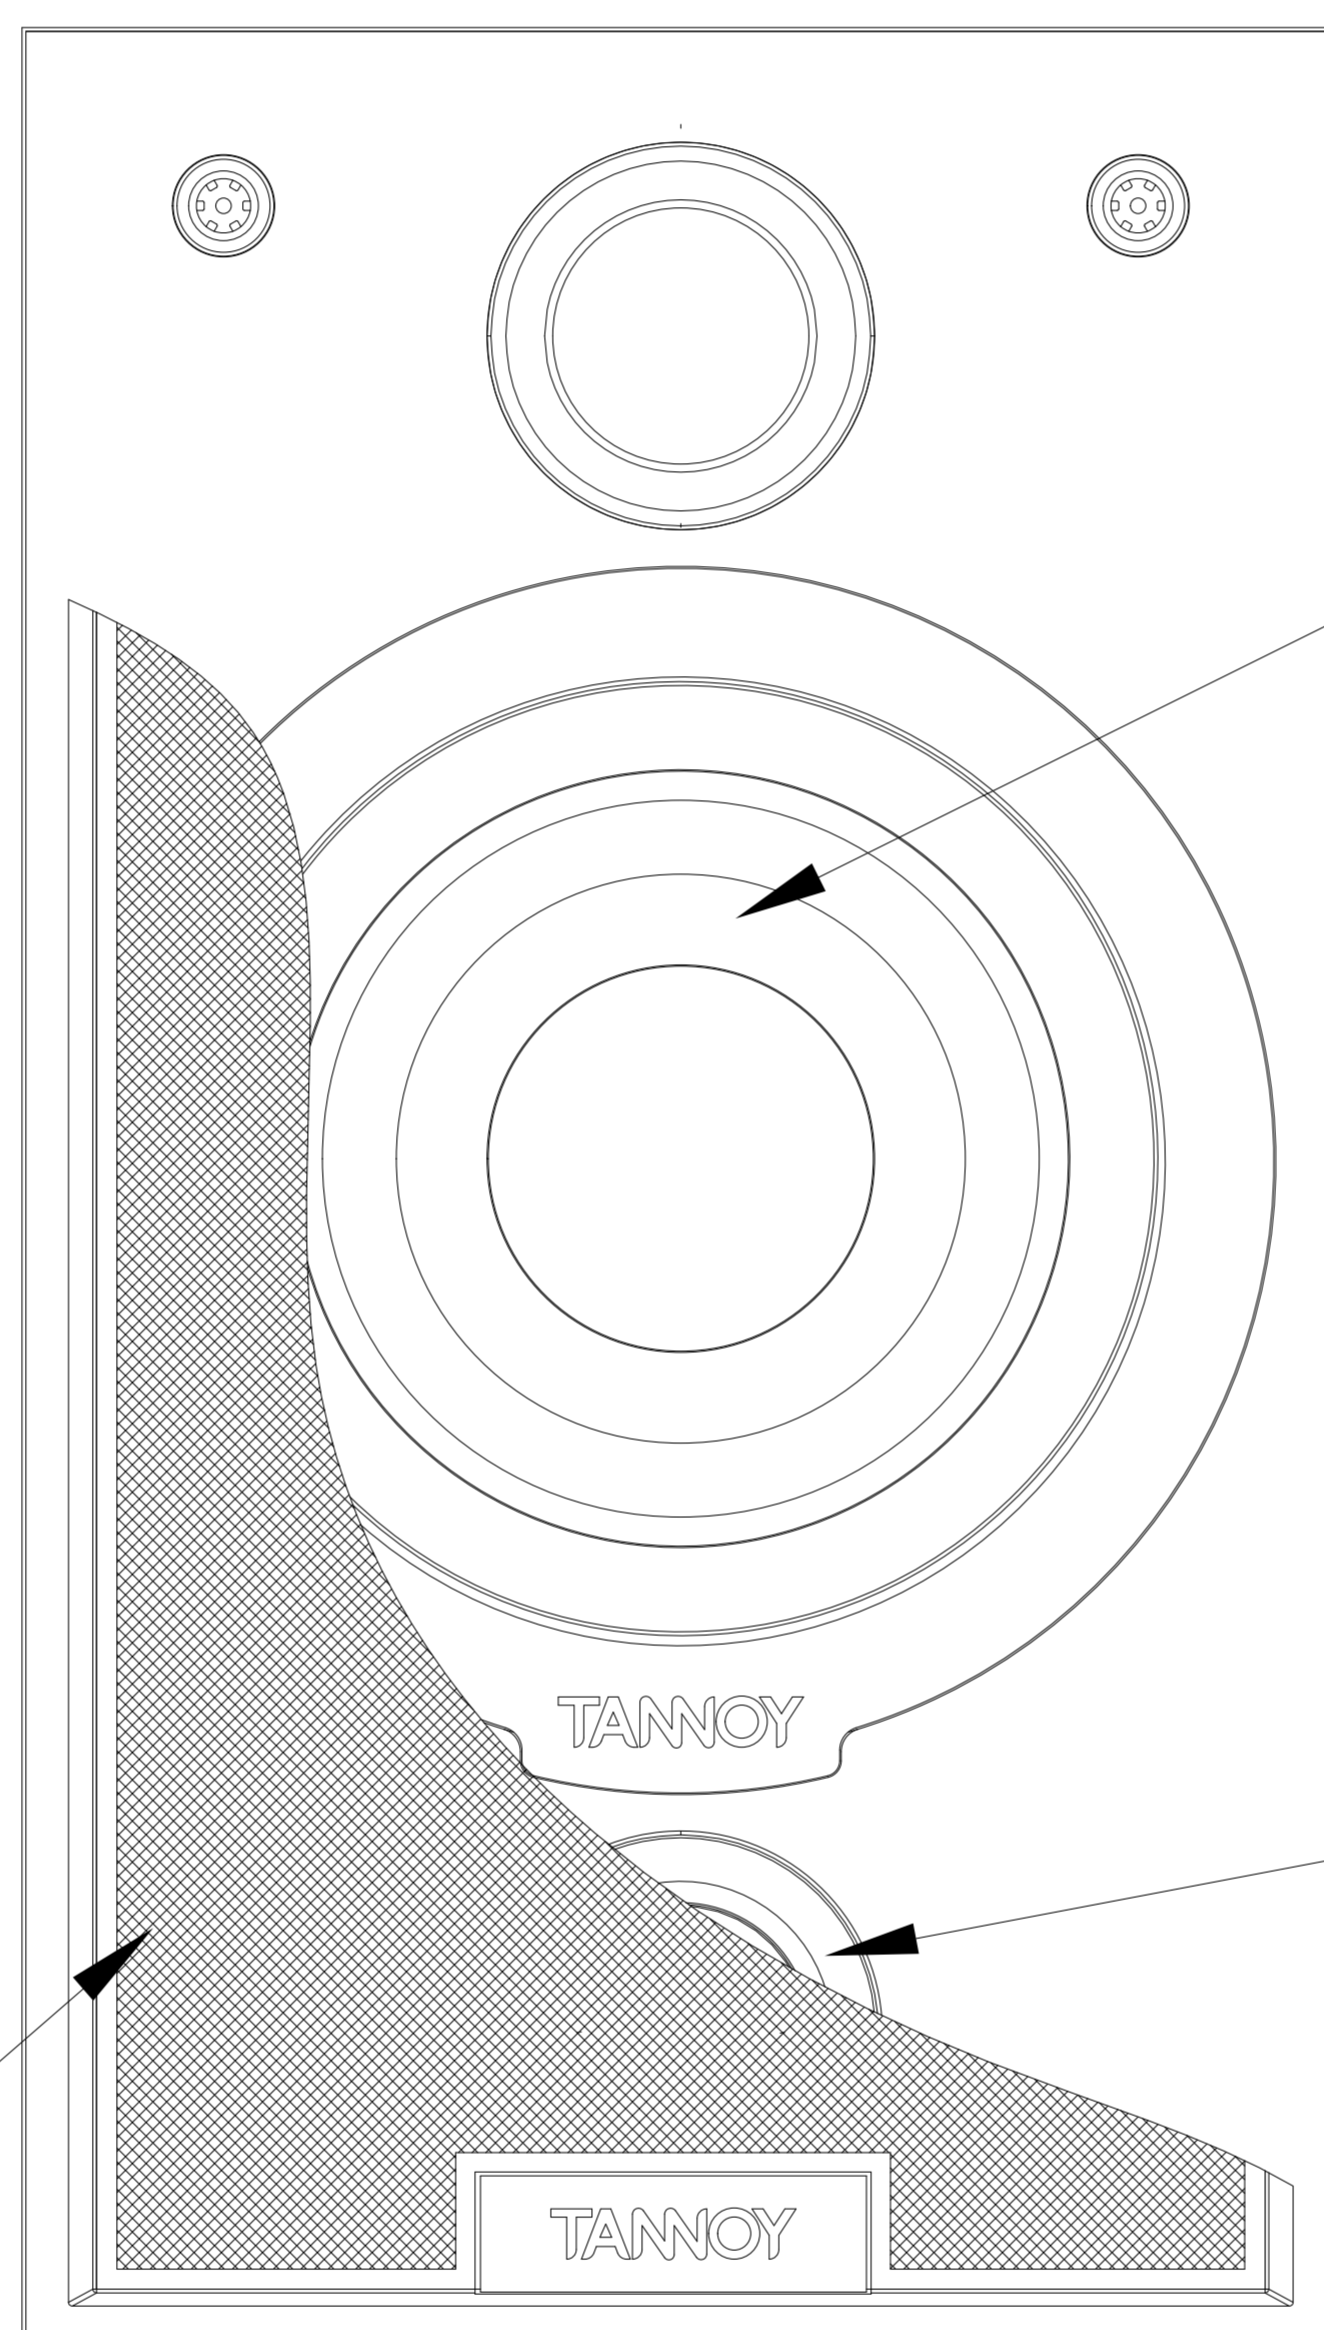

TANNOY®

Mercury VR

DRIVER KIT + TRIM
BASS DRIVER
TYPE 1329
7900 1227

TWEETER + MOULDING
TYPE 0302
7900 1229

GRILLE
7900 1231

ISSUE 1 - 17.02.10