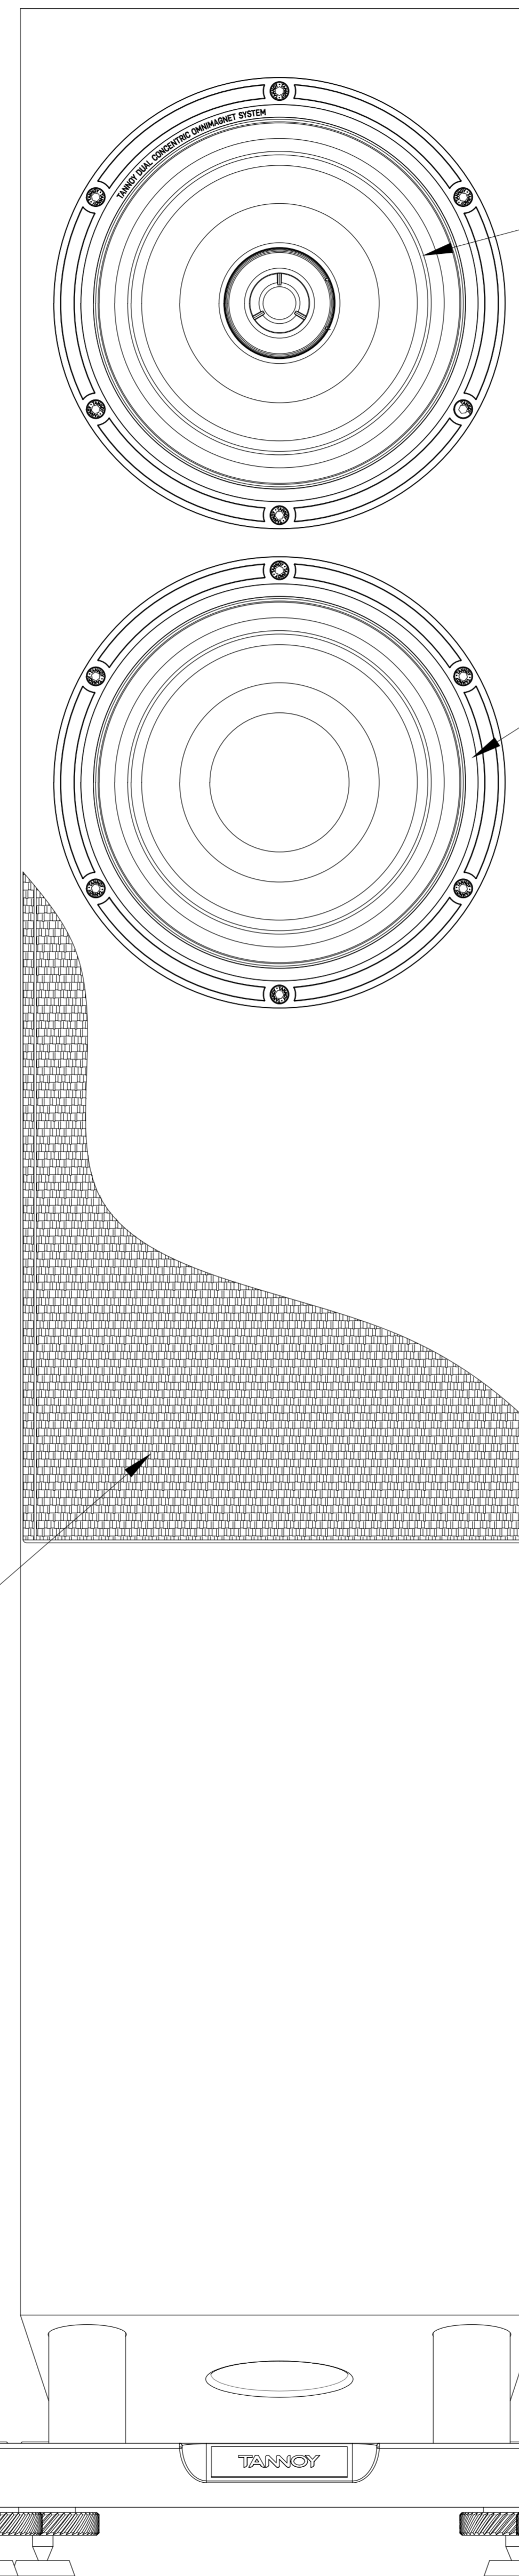

TANNOY 

Revolution XT 8F

DRIVER KIT + TRIM
DUAL DRIVER
TYPE 2121
7900 1446

DRIVER KIT + TRIM
BASS DRIVER
TYPE 2122
7900 1447

GRILLE XT 8F
7900 1448