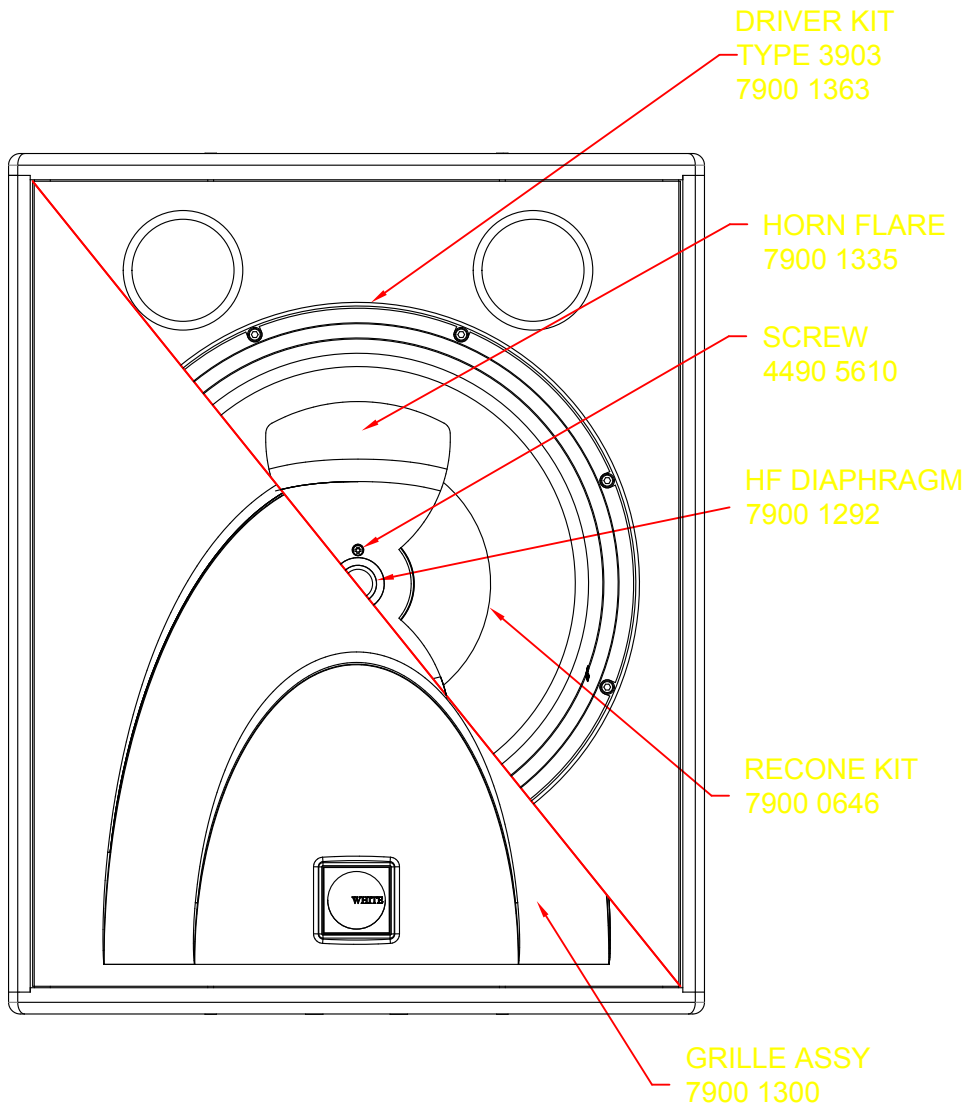

White Acoustics

WA15F

- 1 04.07.11
- 2 05.11.11 GW
DRIVER KIT 7900 1321
REPLACED 7900 1294.
CR 8847
- 3 06.03.13 MS
DRIVER KIT 7900 1363
REPLACED 7900 1221.
CR 8914

ISSUE 2 - 05.11.11