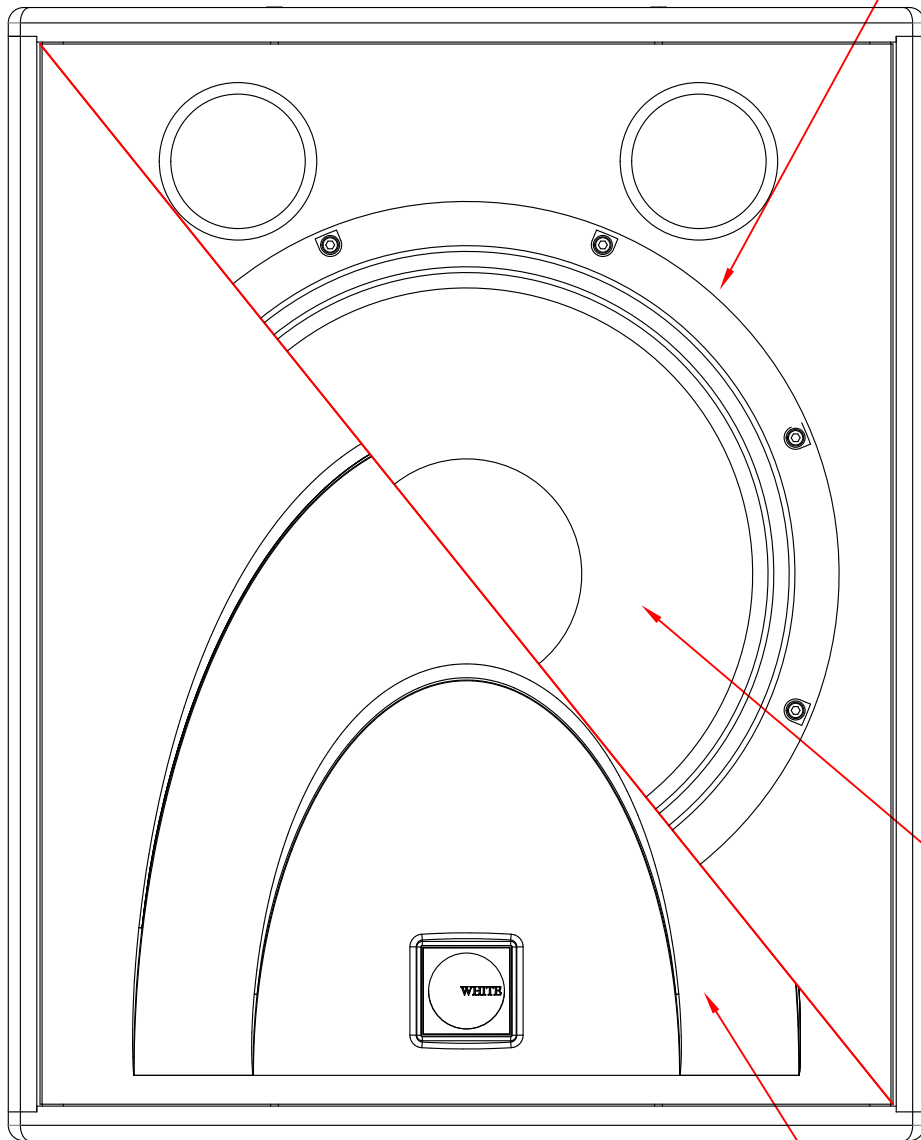

# White Acoustics

WA15S

DRIVER KIT  
TYPE 3895  
7900 1073

RECONE KIT  
7900 1074

GRILLE ASSY  
7900 1300

ISSUE 1 - 04.07.11