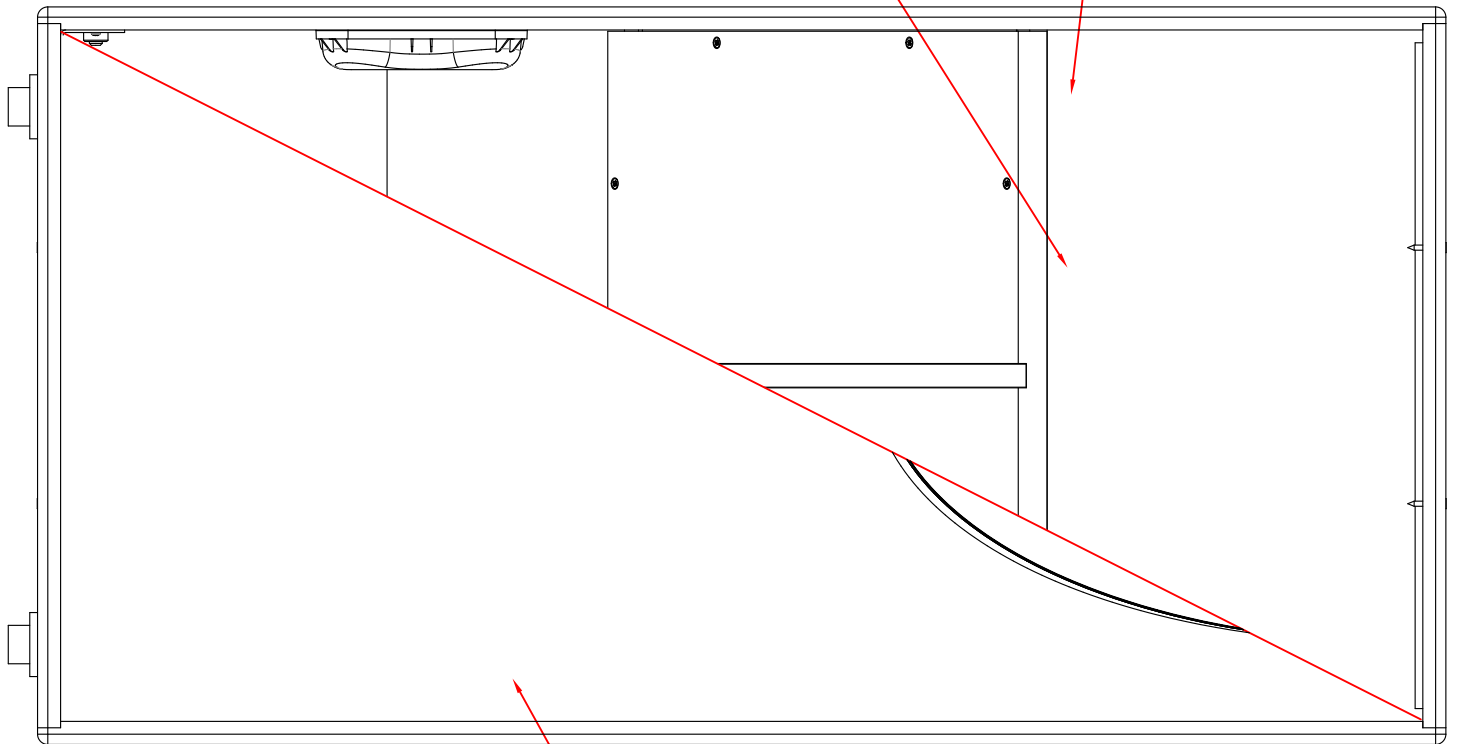

White Acoustics

WA88H

DRIVER KIT
TYPE 4506
7900 1070

RECONE KIT
7900 1071

GRILLE ASSEMBLY
7900 1301

ISSUE 1 - 24.09.13