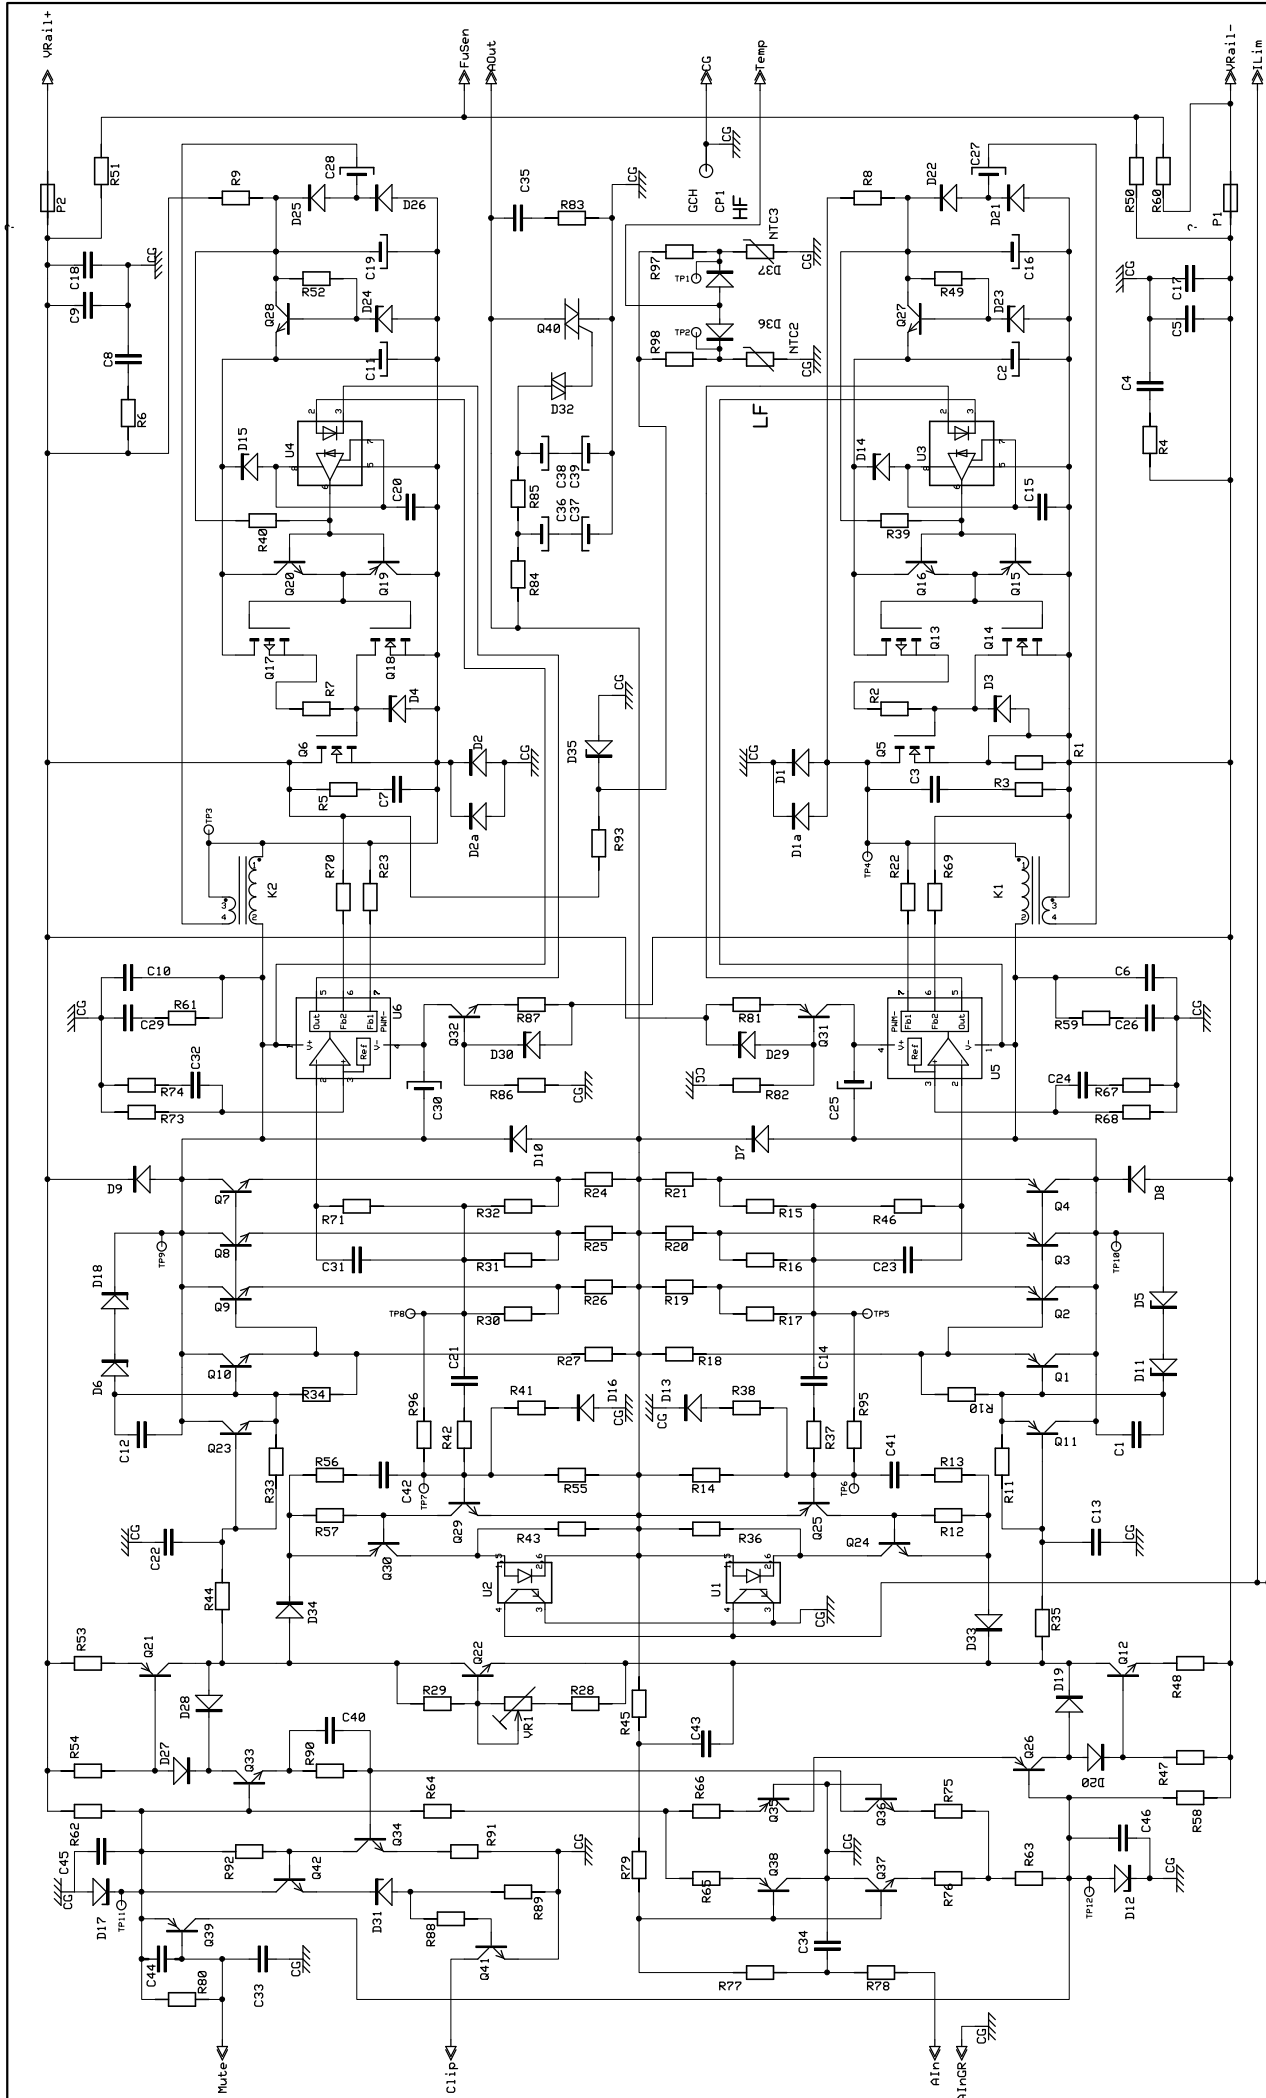

DESIGN KA	DRAWN	CHECKED	<b>A25TD</b>	REPLACES 120321	REPLACED BY
<b>LABGRUPPEN</b> KUNGSBACKA SWEDEN				Amplifier 2.5kW class TD	DATE 120601

DESIGN	DRAWN	CHECKED	A25TD		REPLACES	REPLACED BY
KA	KA	KA	Amplifier 2.5kW class TD		120321	120321
LABGRUPPEN			KUNGSBACKA SWEDEN		DATE	PAGE
					120601	1
					DRAWING NO	A25TD16