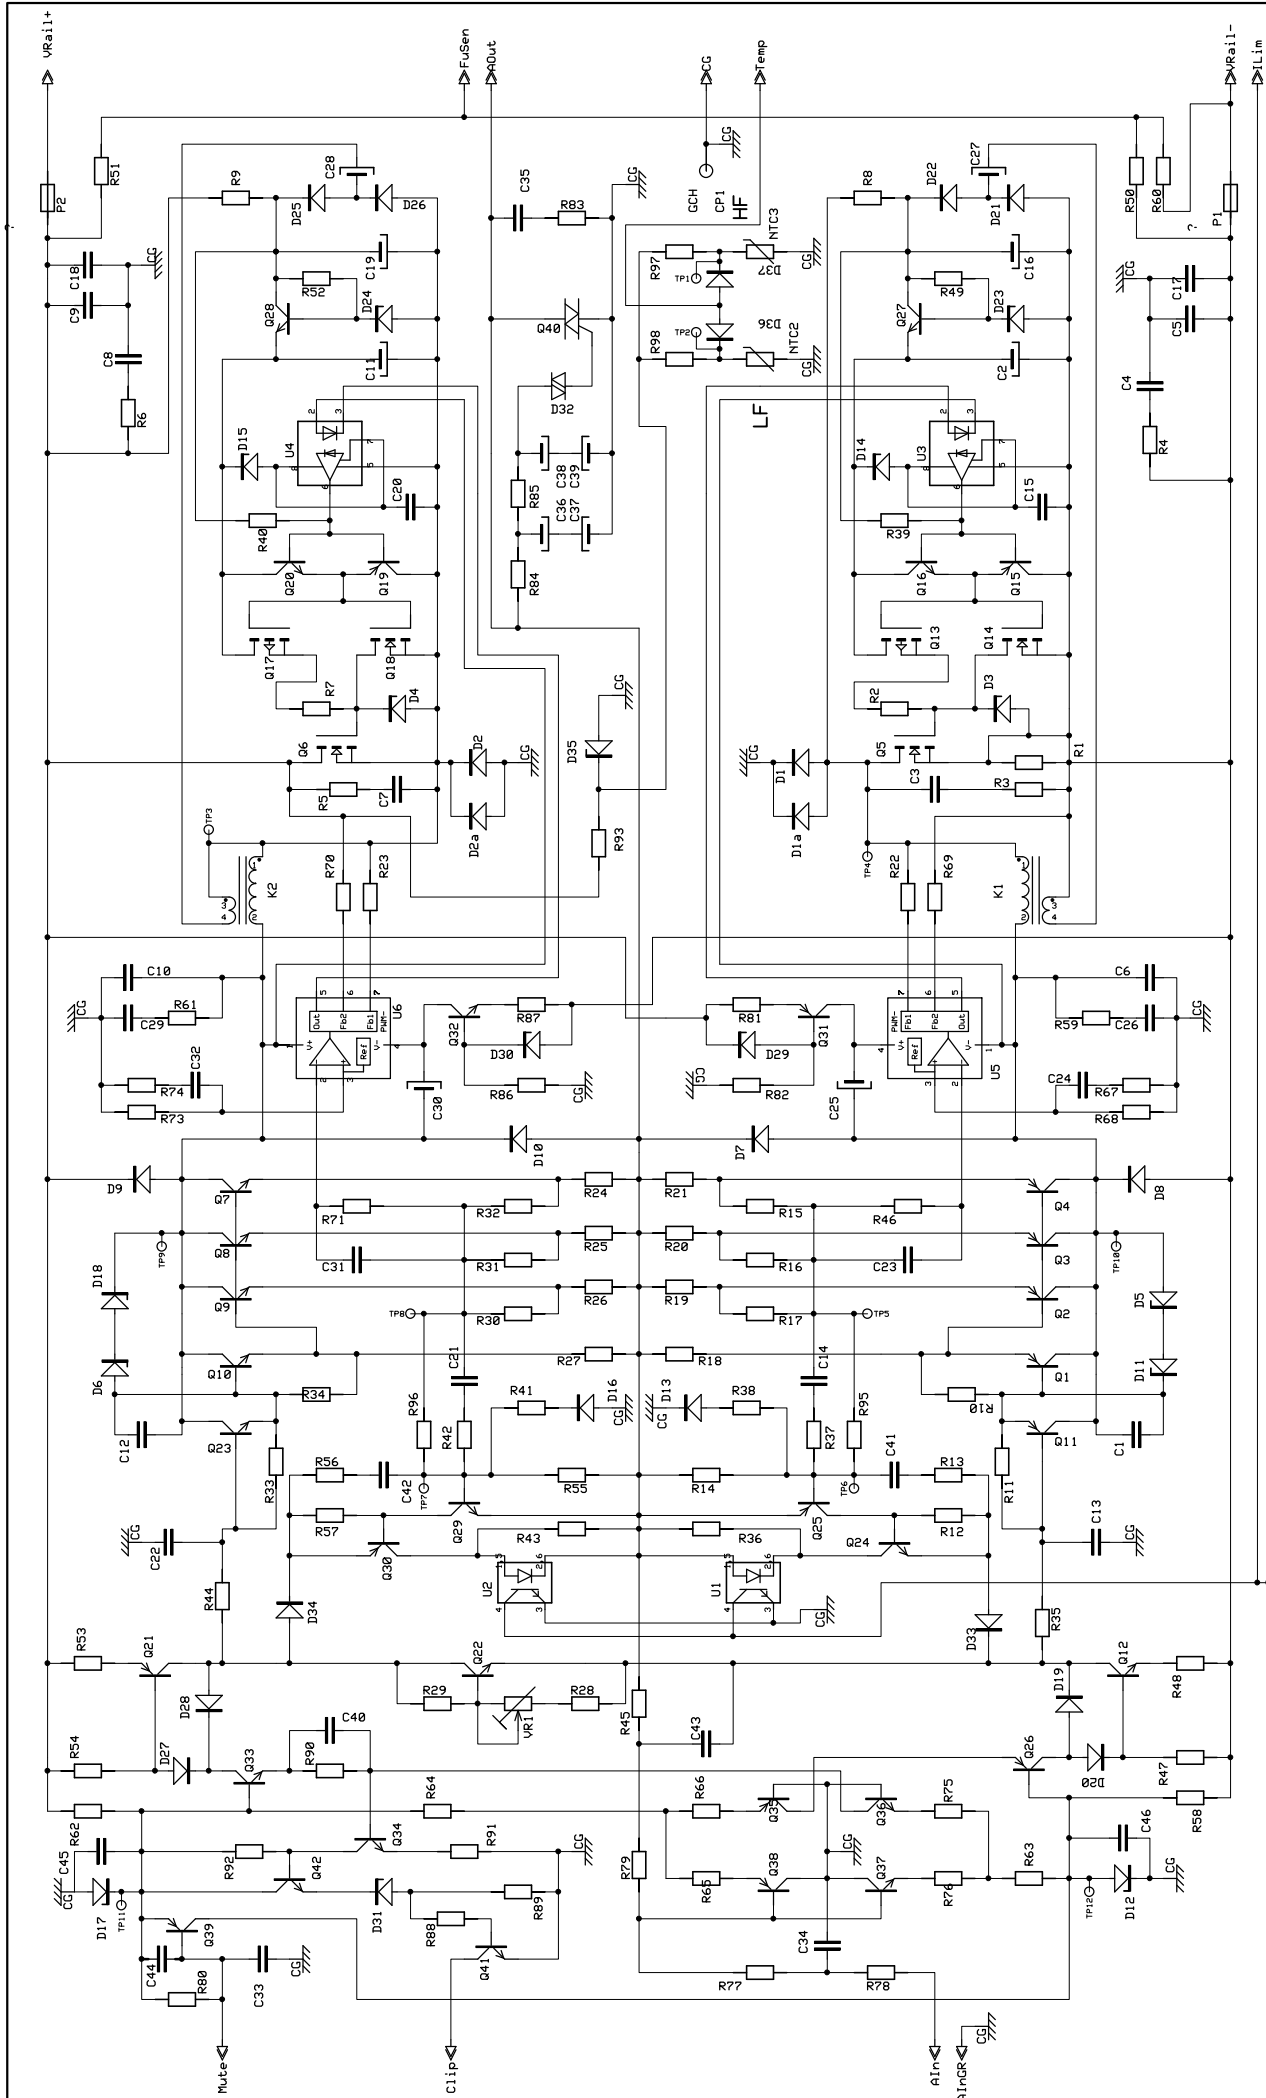

DESIGN KA	DRAWN	CHECKED	A25TD	REPLACES 120601	REPLACED BY
LABGRUPPEN KUNGSBACKA SWEDEN				Amplifier 2.5kW class TD	DATE 130626

DESIGN	DRAWN	CHECKED	A25TD		REPLACES	REPLACED BY
KA	KA	KA	Amplifier 2.5kW class TD		120601	120601
LABGRUPPEN			KUNGSBACKA SWEDEN		DATE	PAGE
					130626	130626
					DRAWING NO	A25TD160