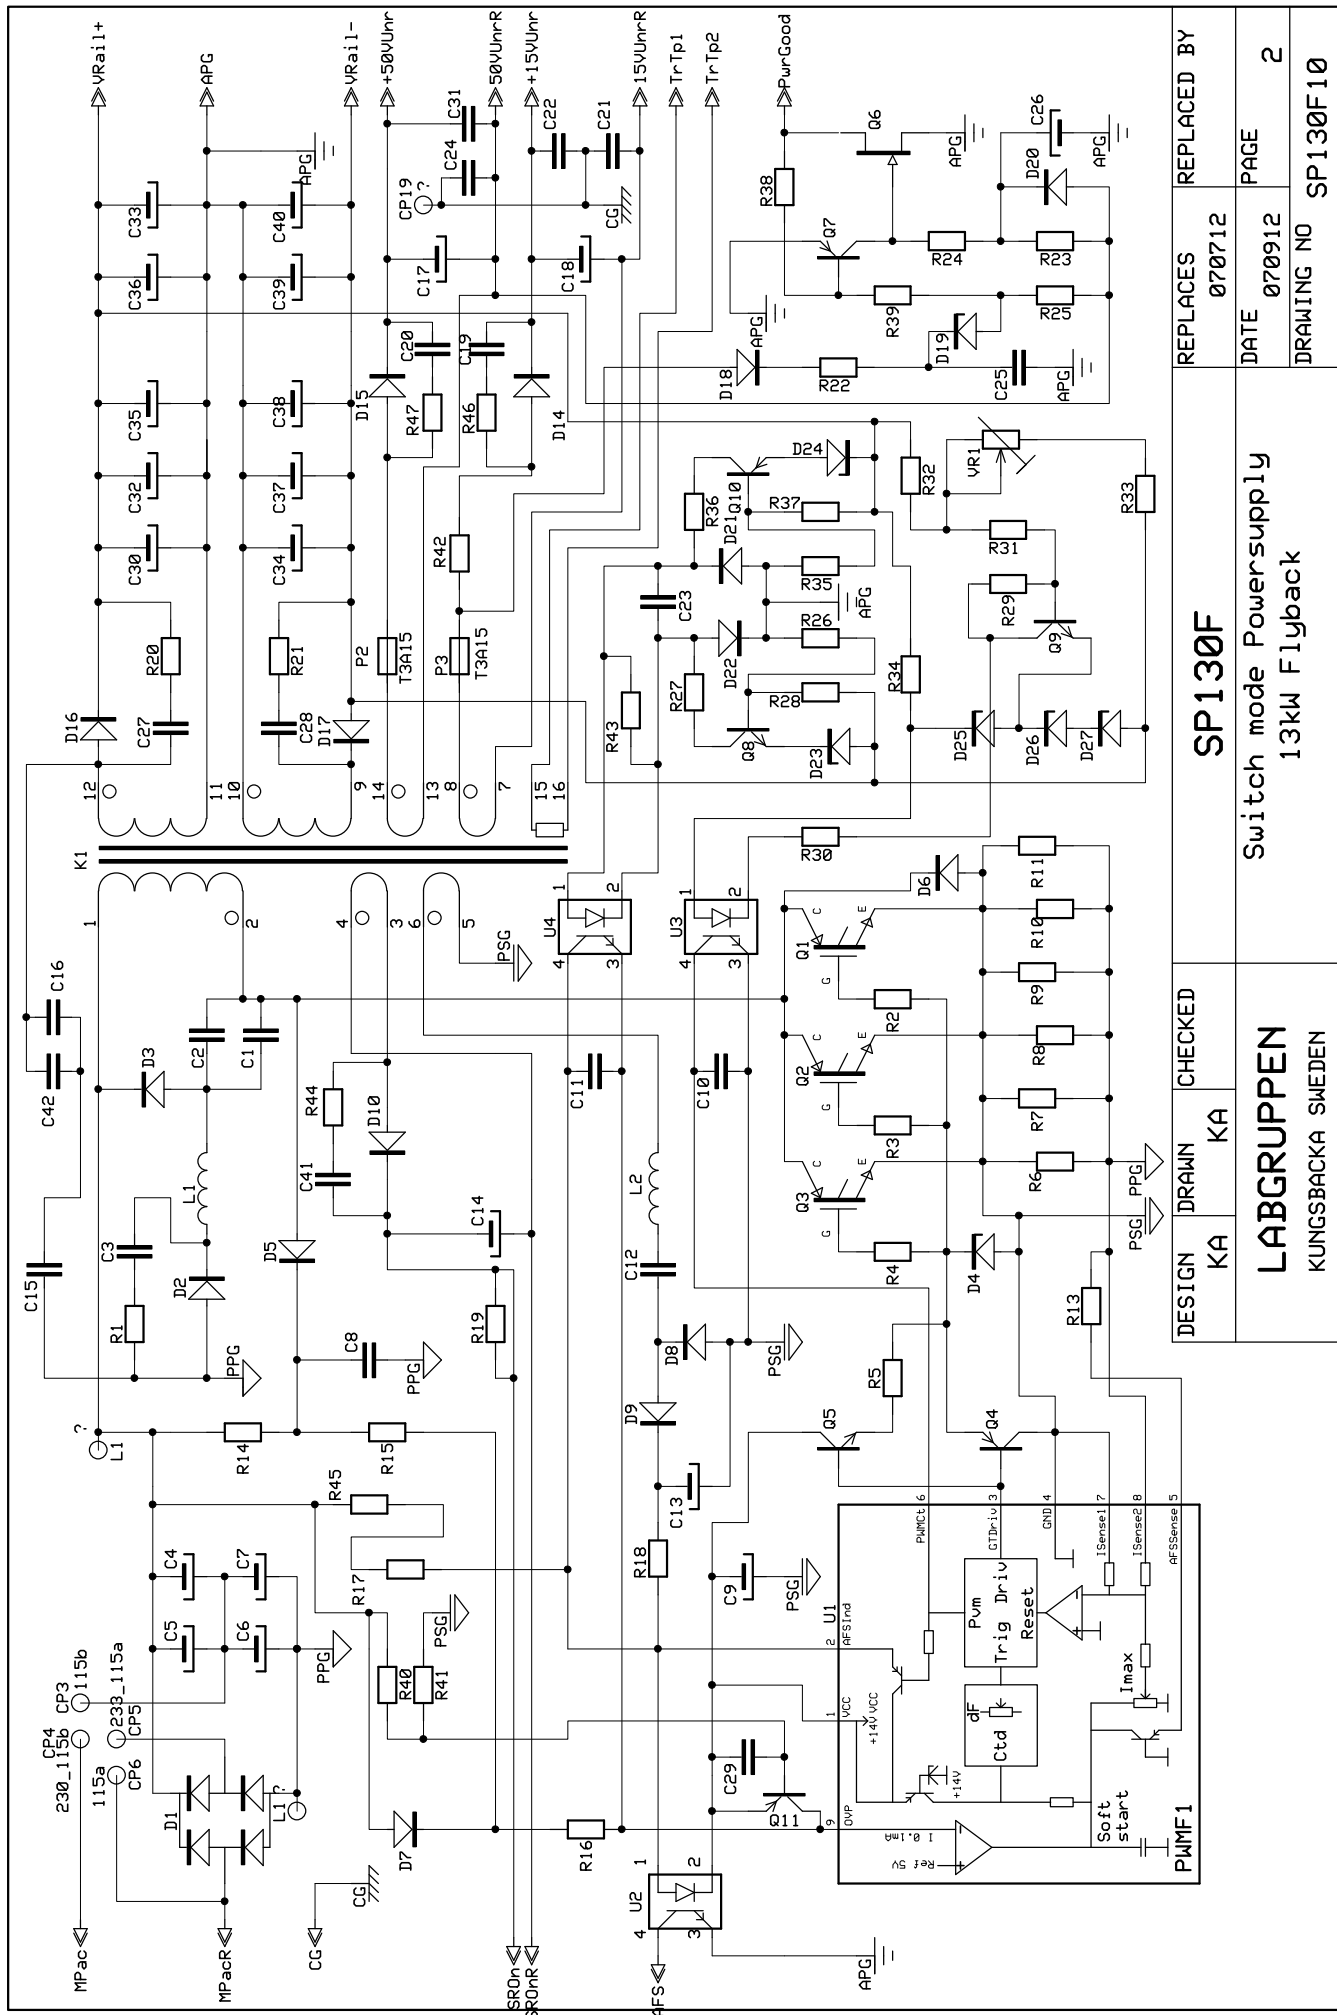

DESIGN KA	DRAWN KA	CHECKED	SP130F Switch mode Powersupply 13kW Flyback	REPLACES 070712	REPLACED BY
LABGRUPPEN KUNGSBACKA SWEDEN				DATE 070912	PAGE 1

DESIGN	DRAWN	CHECKED	REPLACES	REPLACED BY
KA	KA	KA	070712	070712
LABGRUPPEN			DATE	PAGE
KUNGSBACKA SWEDEN			070912	2
			DRAWING NO	SP130F10

SP130F

Switch mode Powersupply
13kW Flyback