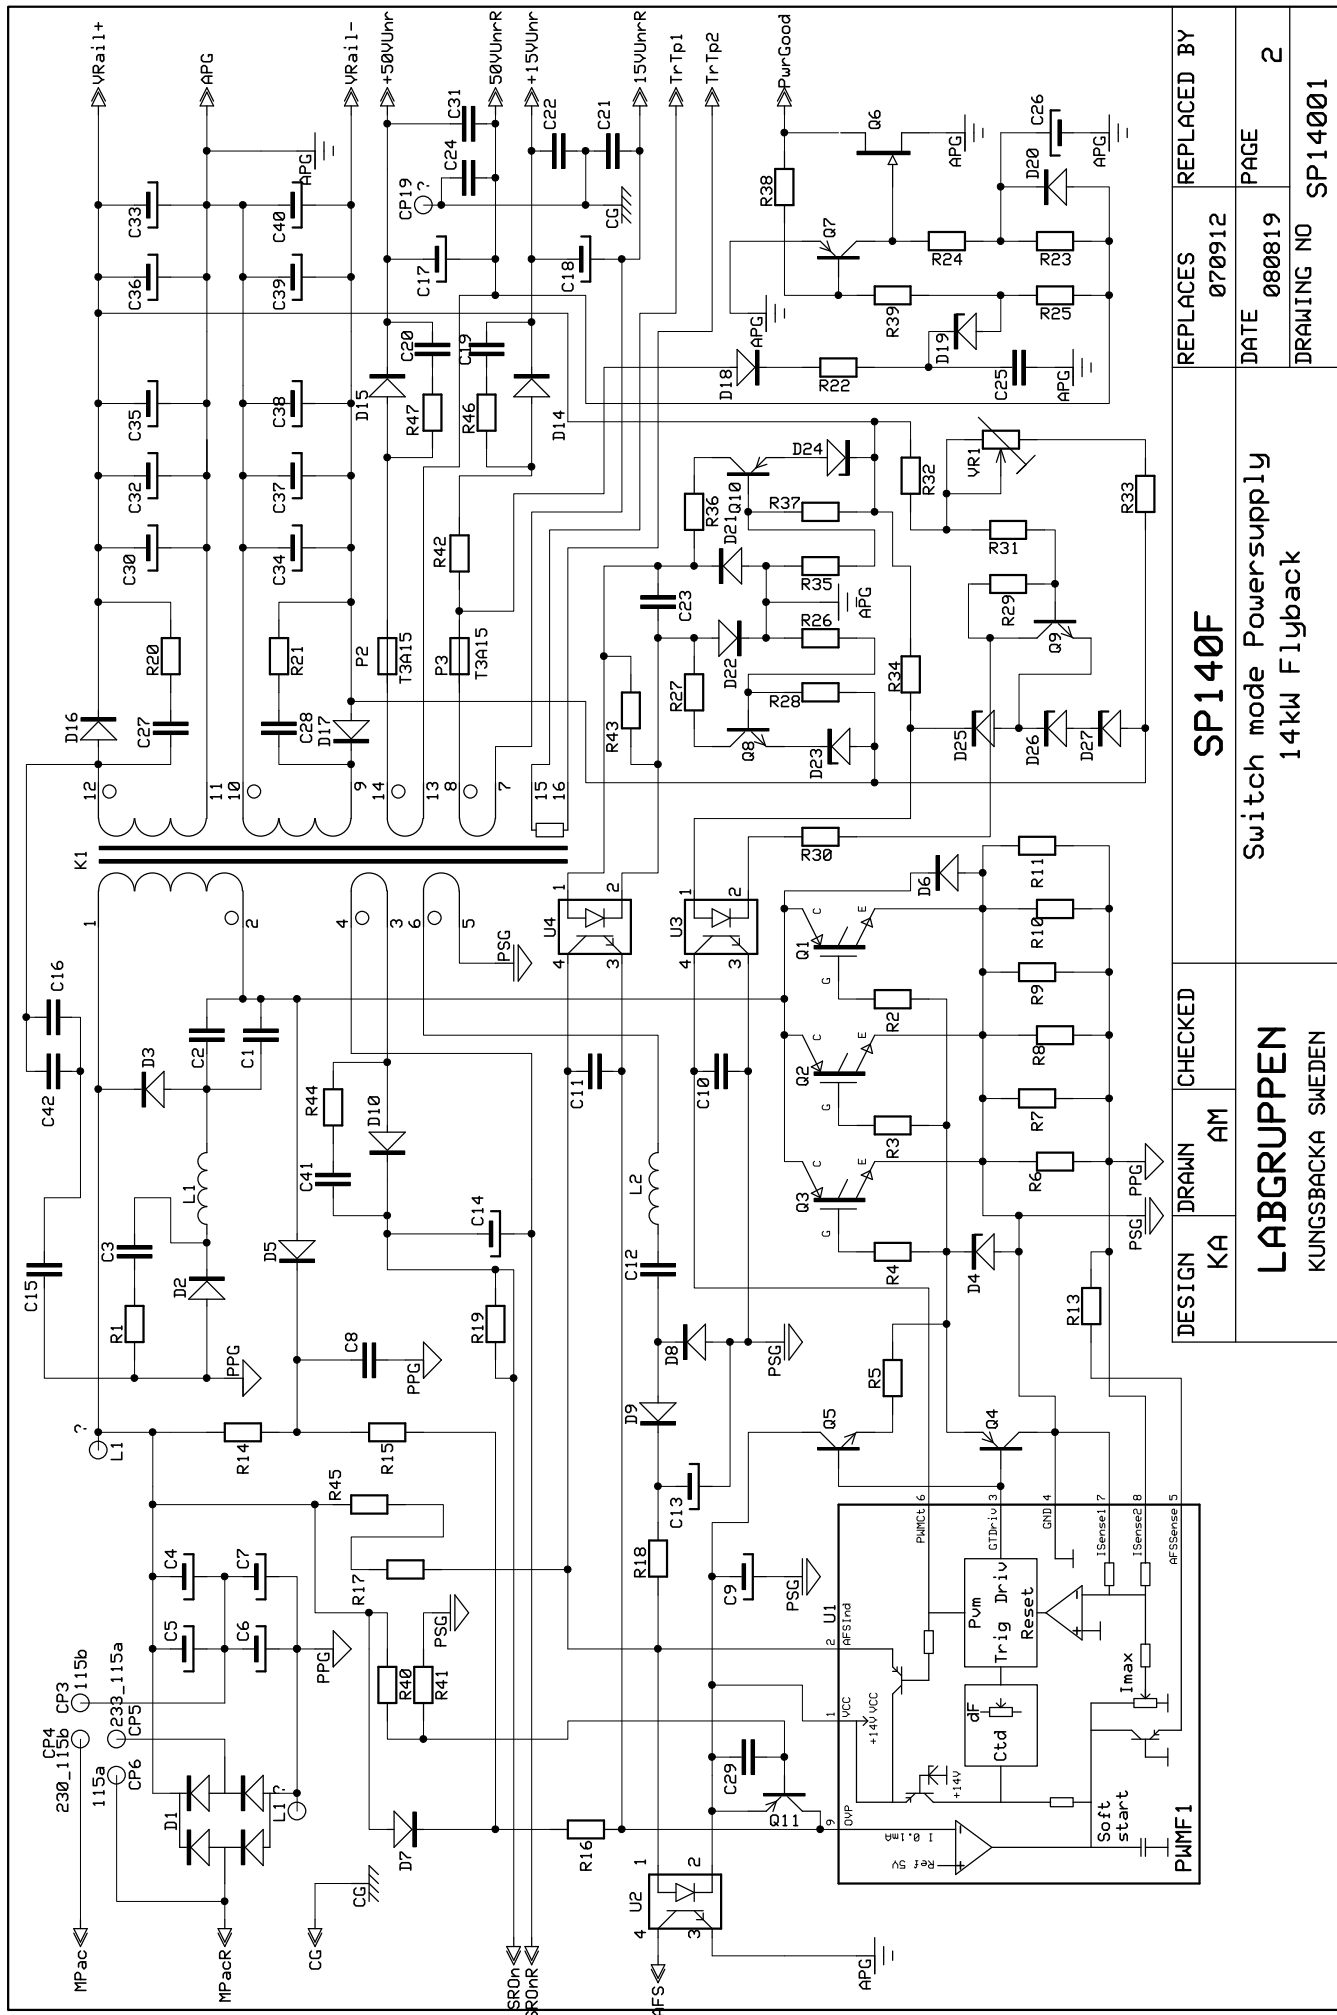

DESIGN KA	DRAWN AM	CHECKED	<b>SP140F</b> Switch mode Powersupply 14kW Flyback	REPLACES 070912	REPLACED BY
<b>LABGRUPPEN</b> KUNGSBACKA SWEDEN				DATE 080819	PAGE 1

DESIGN	DRAWN	CHECKED	REPLACES	REPLACED BY
KA	AM		070912	
LABGRUPPEN			DATE	PAGE
KUNGSBACKA SWEDEN			080819	2
			DRAWING NO	SP14001

### SP140F

Switch mode Powersupply  
14kW Flyback