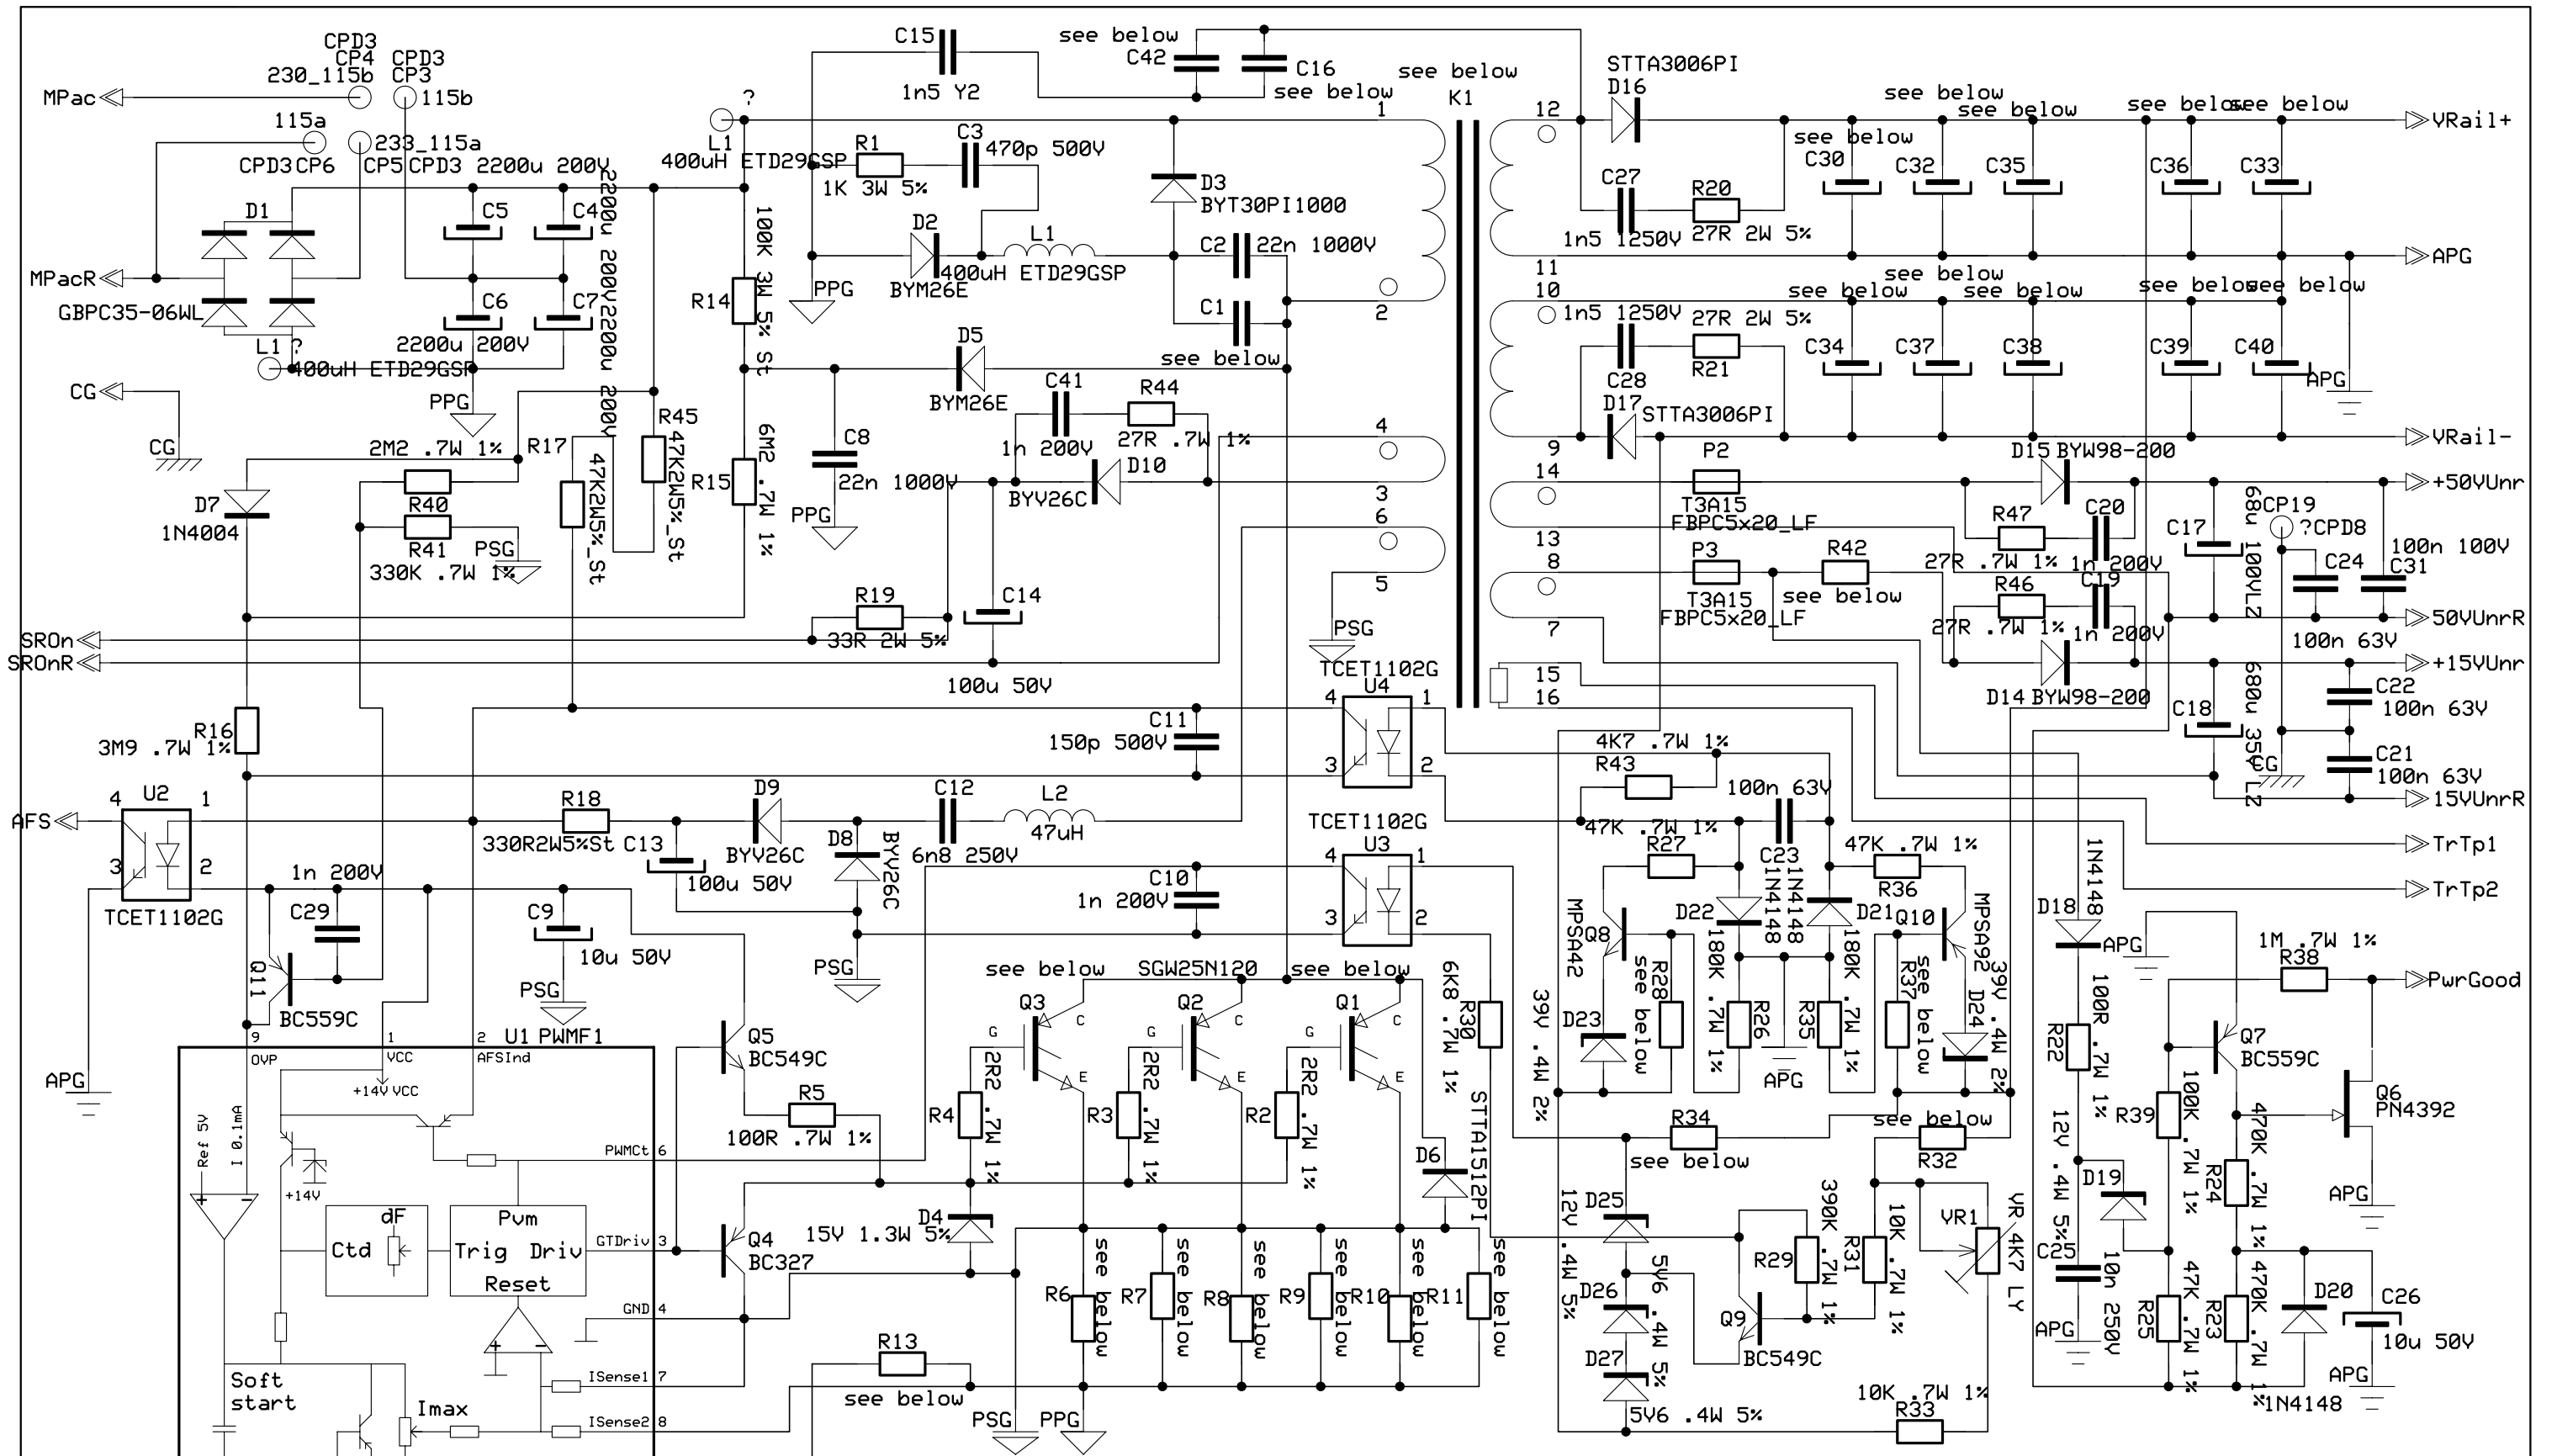

DESIGN KA
 DRAWN AM
 CHECKED

SP140F

Switch mode Powersupply
 14kW Flyback

REPLACES 080819
 REPLACED BY

DATE 130103
 PAGE 1

DRAWING NO SP140F02

LABGRUPPEN
 KUNGSBACKA SWEDEN

DESIGN KA	DRAWN AM	CHECKED	SP140F Switch mode Powersupply 14kW Flyback	REPLACES 080819	REPLACED BY
LABGRUPPEN KUNGSBACKA SWEDEN				DATE 130103	PAGE 2
				DRAWING NO SP140F02	