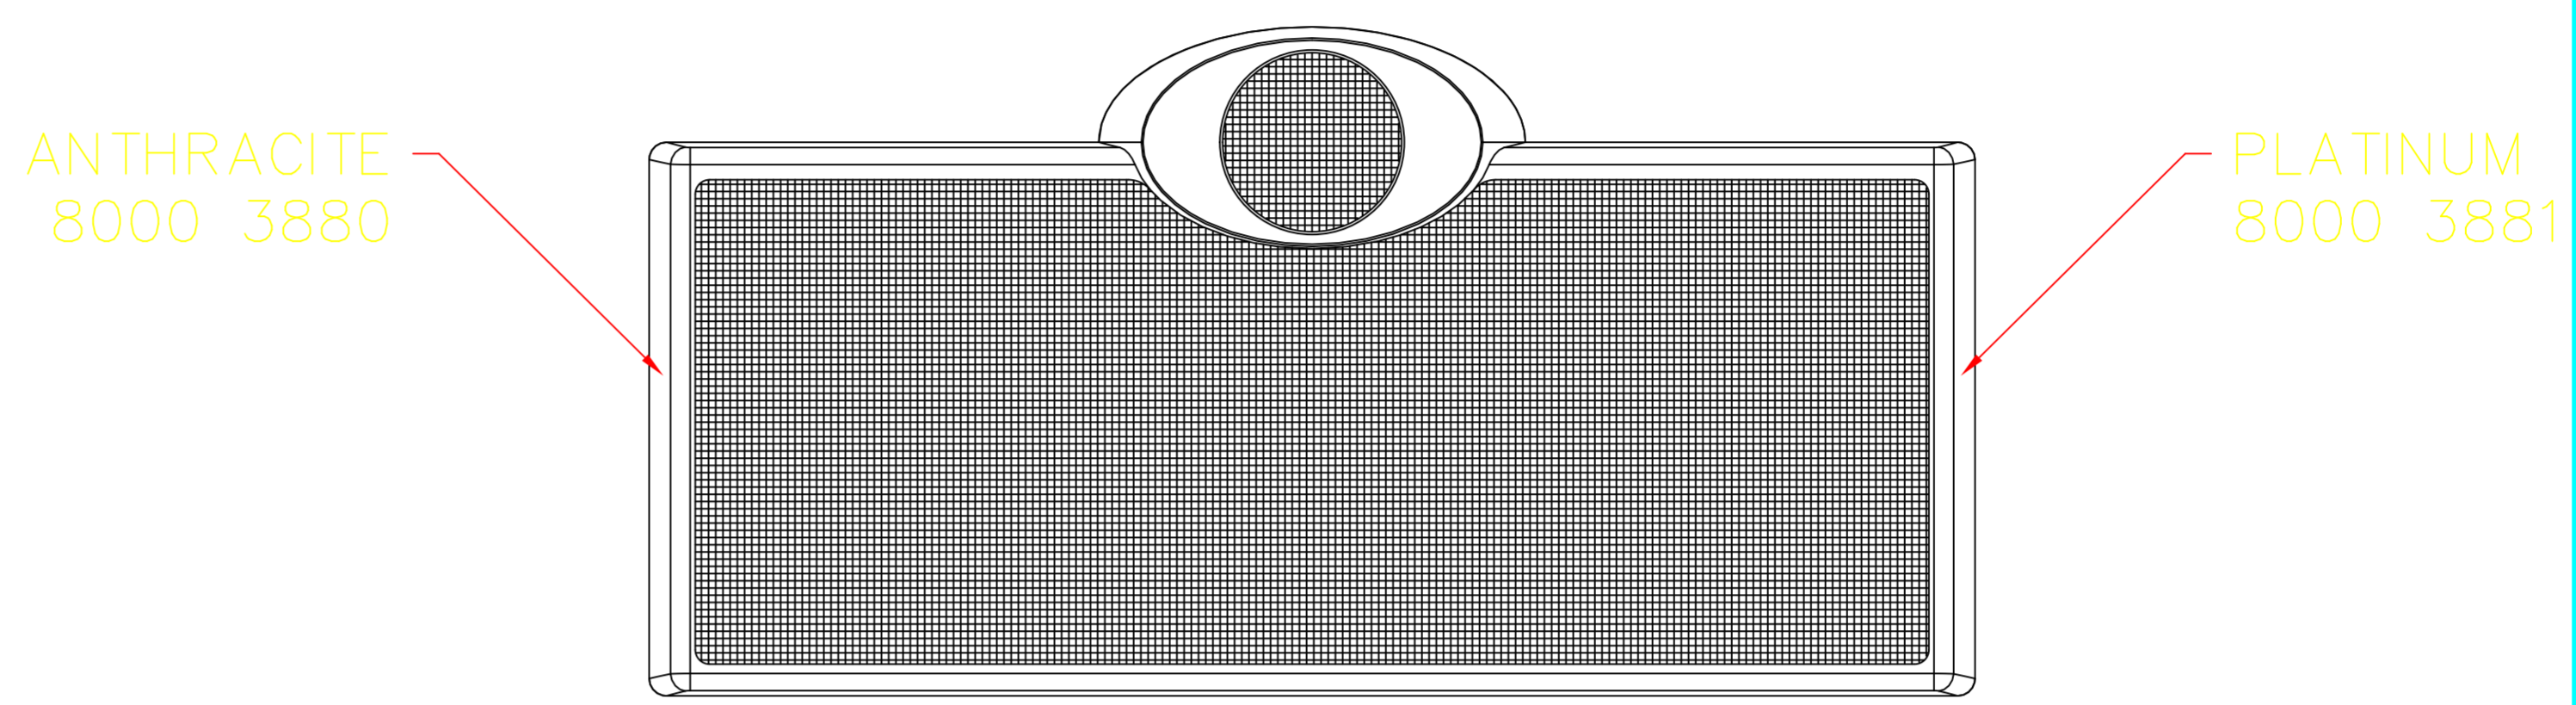

EFX5.1 & 6.1 – ANTHRACITE AND PLATINUM

BELOW PRODUCT SUPPLIED IN A PLAIN BOX WITH A PRINTED TANNOY SERIAL LABEL FITTED DETAILING PRODUCT DESCRIPTION & PART NUMBER.

EFX SATELLITE INCLUDING BRACKET, THUMBSCREW, AND FEET.

EFX CENTRE INCLUDING BRACKET, THUMBSCREW, AND FEET.

EFX SUB ANTHRACITE EUR 230V – 8000 4170
 EFX SUB ANTHRACITE UK 230V – 8000 4180
 EFX SUB ANTHRACITE 110V – 8000 4190

EFX SUB PLATINUM EUR230V – 8000 4171
 EFX SUB PLATINUM UK230V – 8000 4181
 EFX SUB PLATINUM 110V – 8000 4191

7300 0929 – AMPLIFIER 1457 EFX SUB 230V
 (CONFIGURE TO 110V IF REQUIRED)

SPIKE FOOT ANTHRACITE
 6189 0357

SPIKE FOOT PLATINUM
 6189 0358

EFX SUBWOOFER

DRIVER KIT – 2074 8in
 7900 0743

- ALSO.....
- 6189 0353 – BRACKET SATELLITE EFX ANTHRACITE
 - 6189 0354 – BRACKET CENTRE EFX ANTHRACITE
 - 6189 0355 – BRACKET SATELLITE EFX PLATINUM
 - 6189 0356 – BRACKET CENTRE EFX PLATINUM
 - 4825 0130 – FOOT RUBBER BUMPON x (4)
 - 4537 5117 – THUMB SCREW ANTHRACITE
 - 4537 5118 – THUMB SCREW PLATINUM