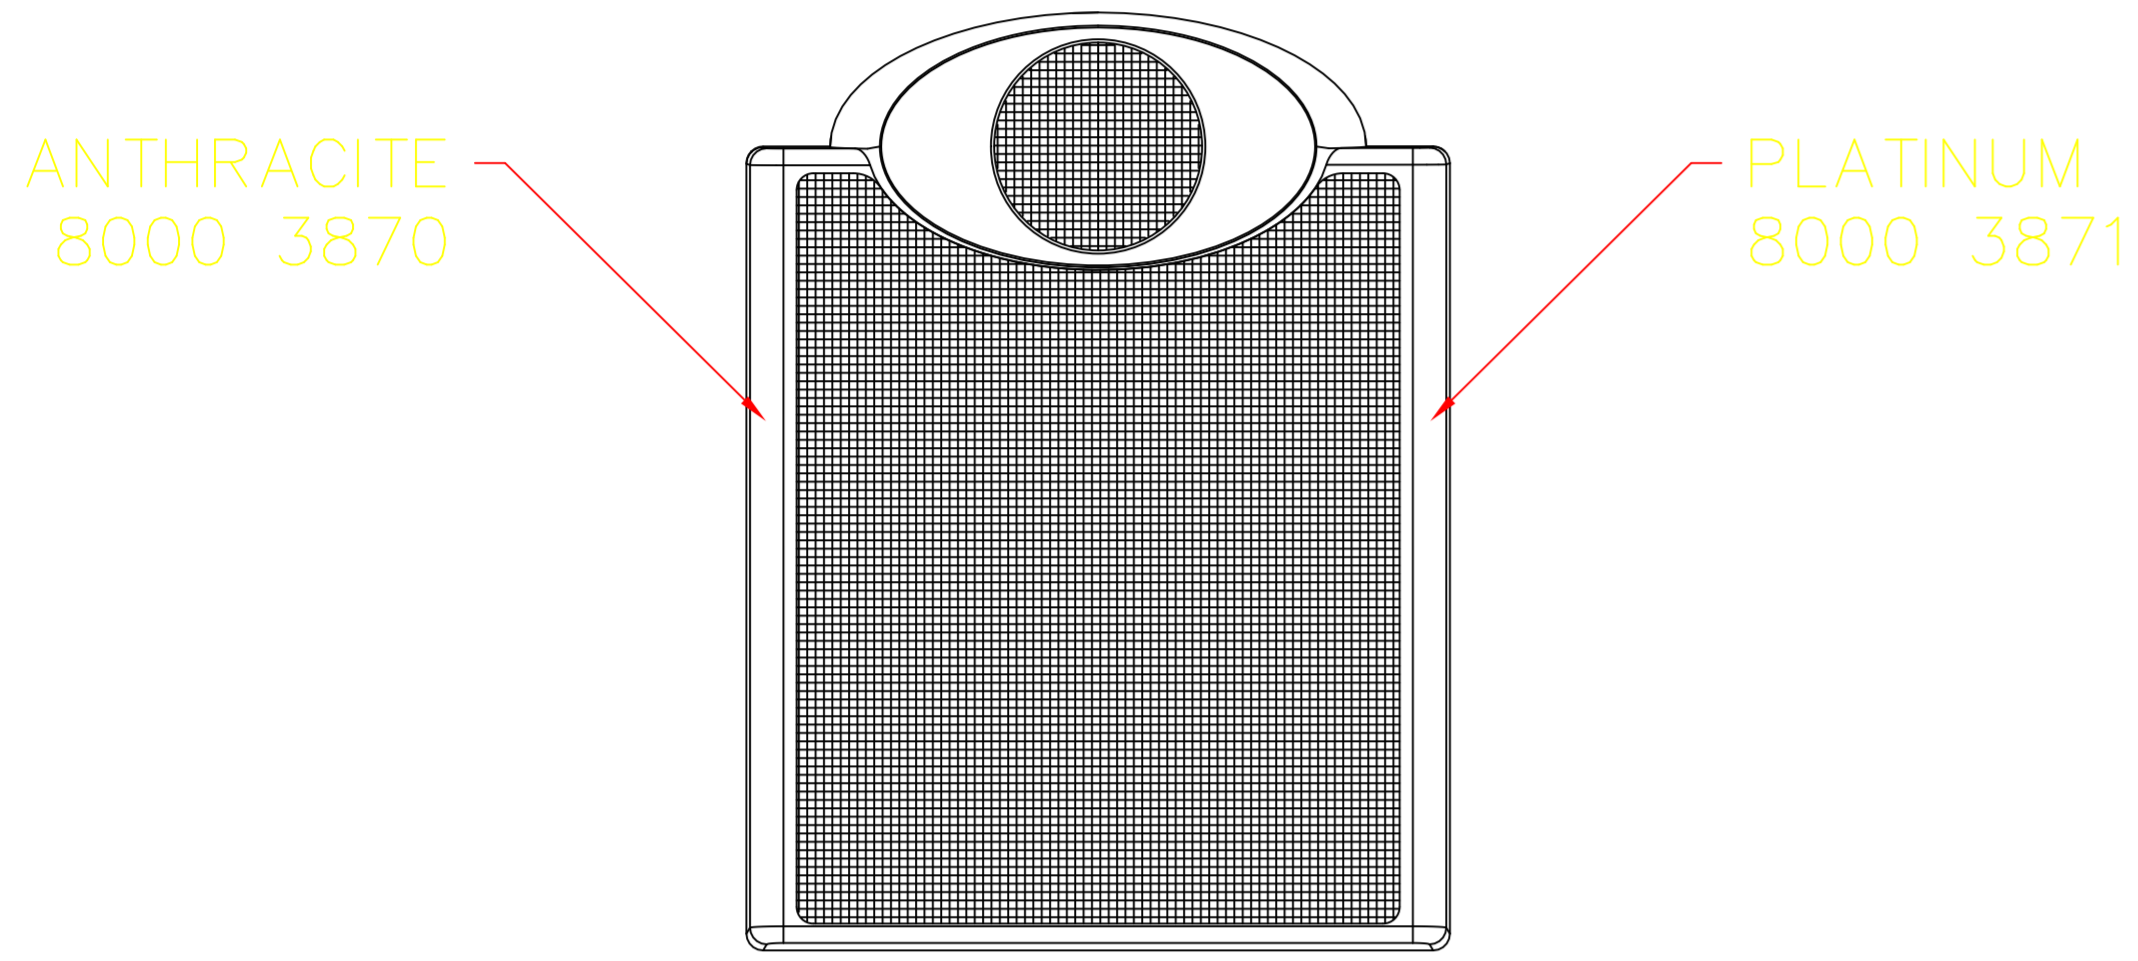

EFX5.1 & 6.1 – ANTHRACITE AND PLATINUM

BELOW PRODUCT SUPPLIED IN A PLAIN BOX WITH A PRINTED TANNOY SERIAL LABEL FITTED DETAILING PRODUCT DESCRIPTION & PART NUMBER.

EFX SATELLITE INCLUDING BRACKET, THUMBSCREW, AND FEET.

EFX CENTRE INCLUDING BRACKET, THUMBSCREW, AND FEET.

EFX SUB ANTHRACITE EUR 230V – 8000 4170
 EFX SUB ANTHRACITE UK 230V – 8000 4180
 EFX SUB ANTHRACITE 110V – 8000 4190

EFX SUB PLATINUM EUR230V – 8000 4171
 EFX SUB PLATINUM UK230V – 8000 4181
 EFX SUB PLATINUM 110V – 8000 4191