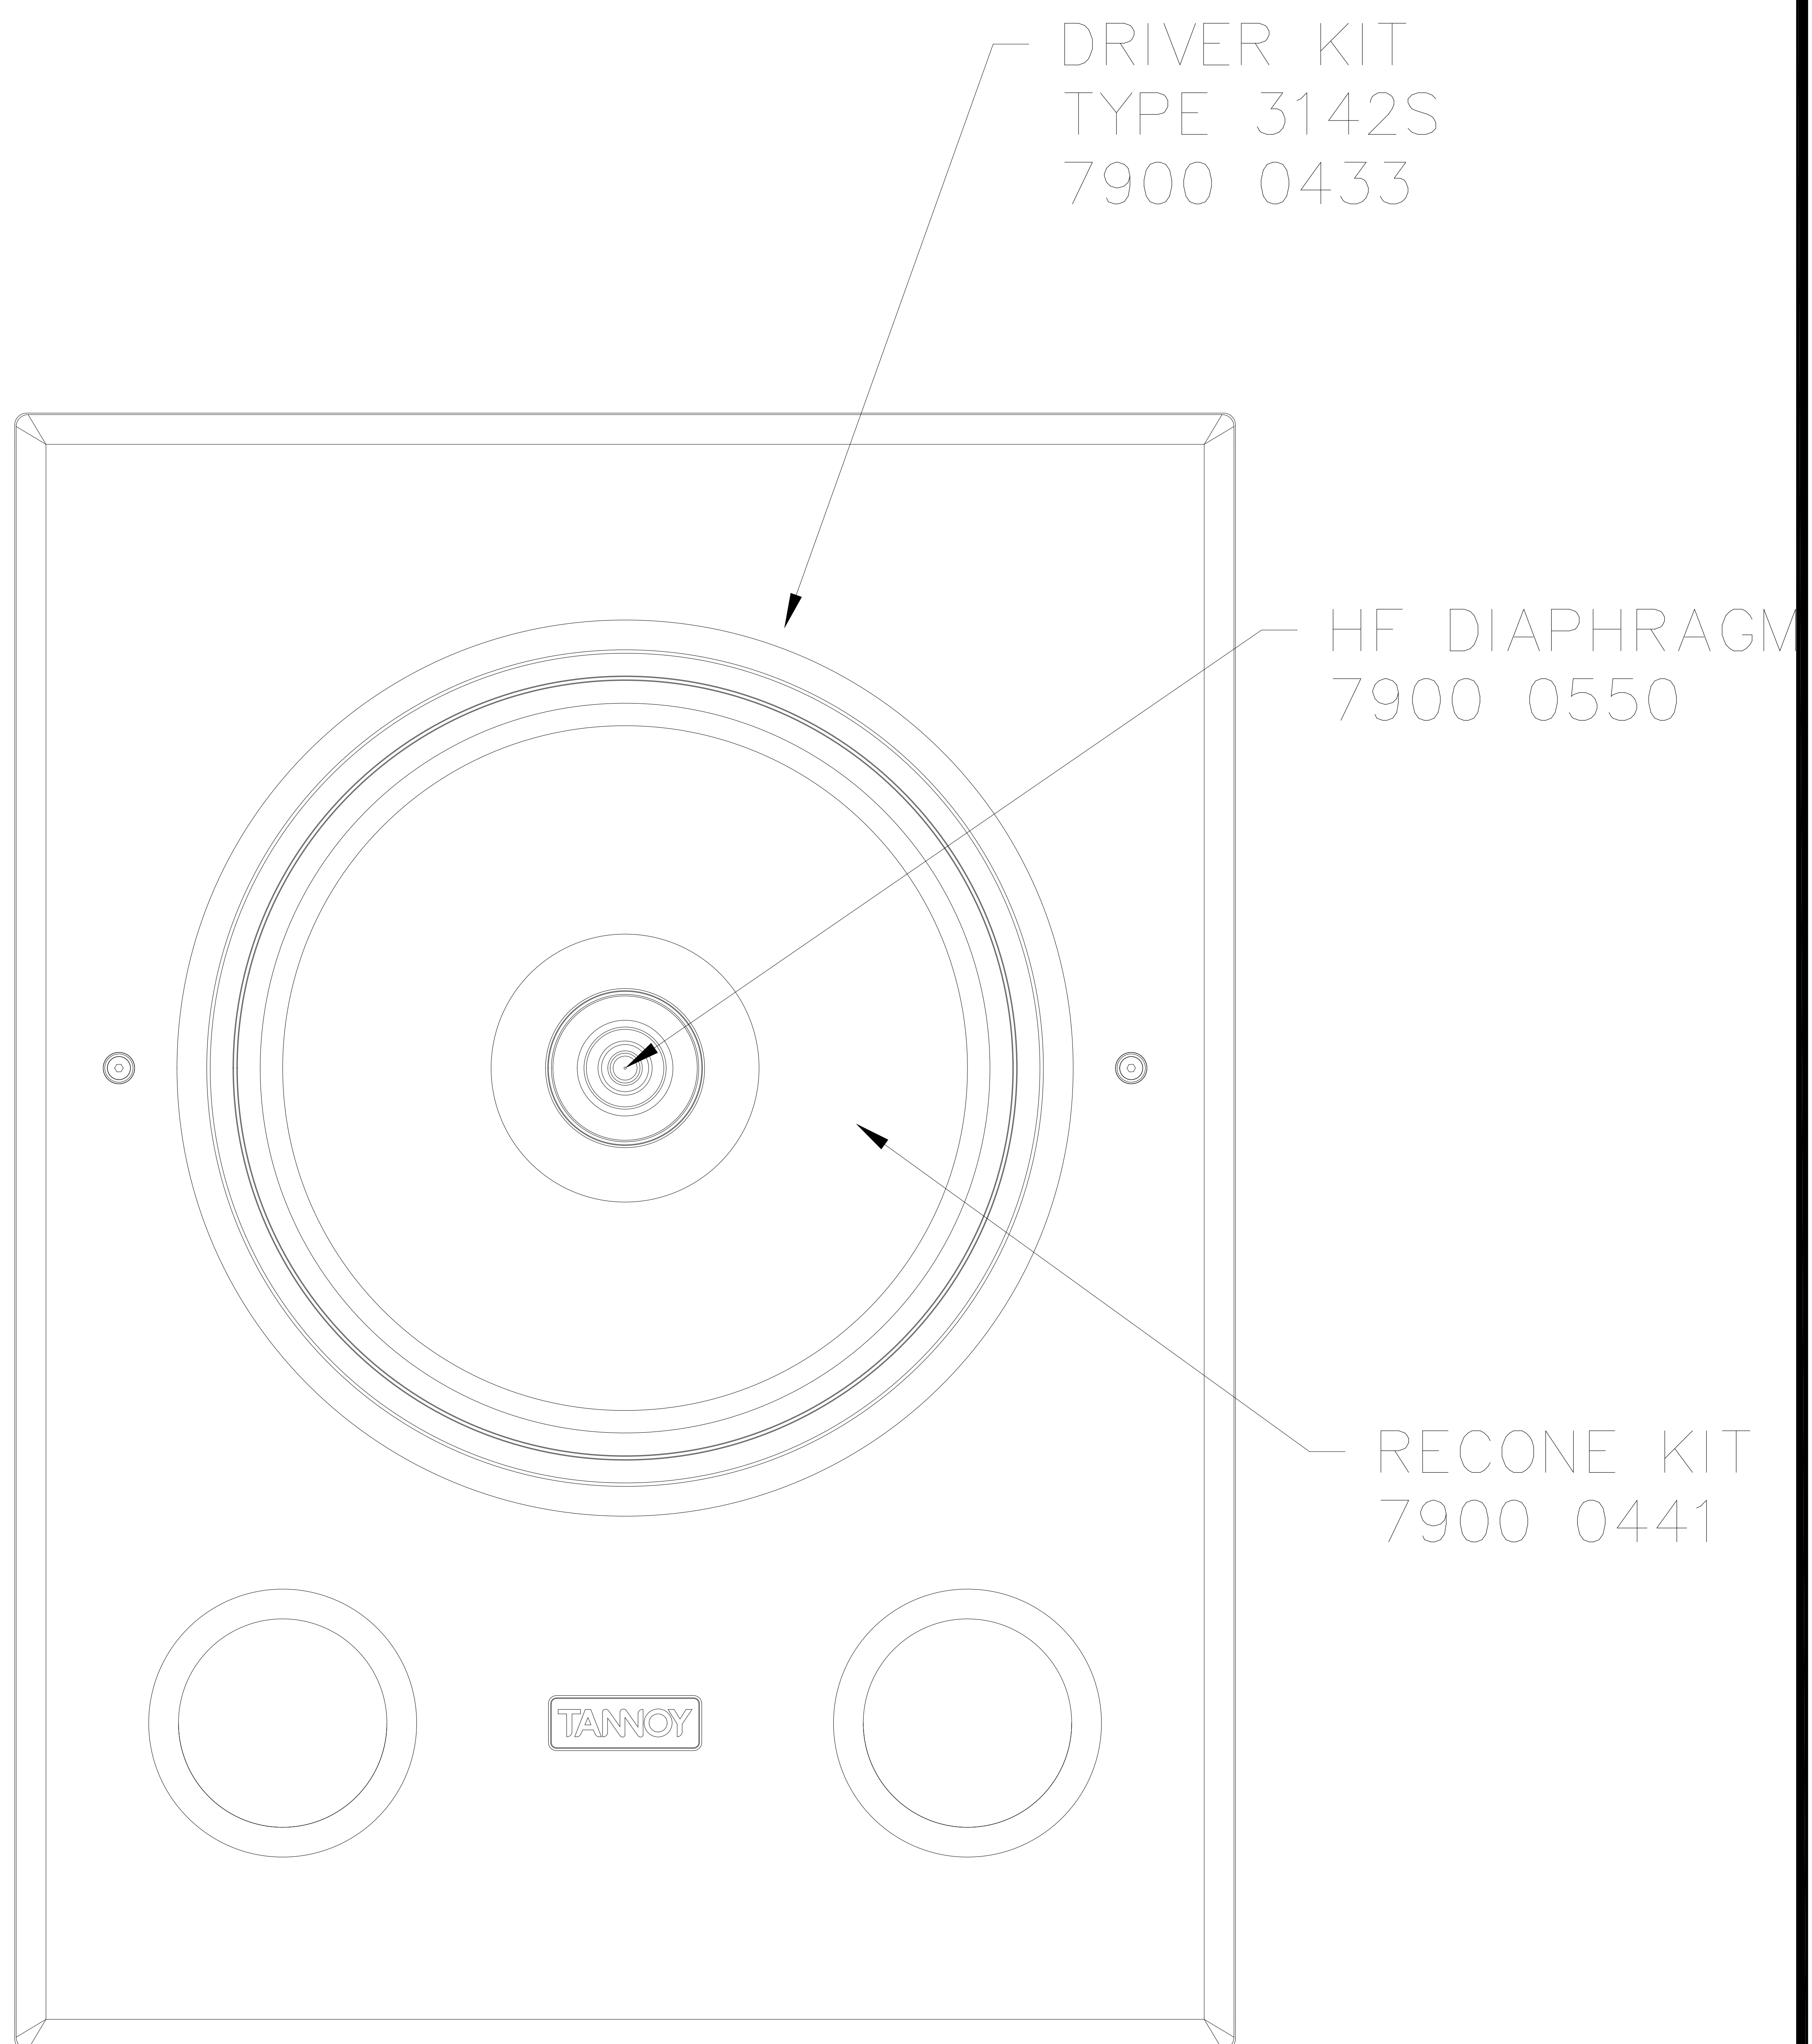

# TANNOY®

## Definition DC12i

CROSSOVER TYPE 1601 – 7300 1172

ISSUE 1 – 15.08.07