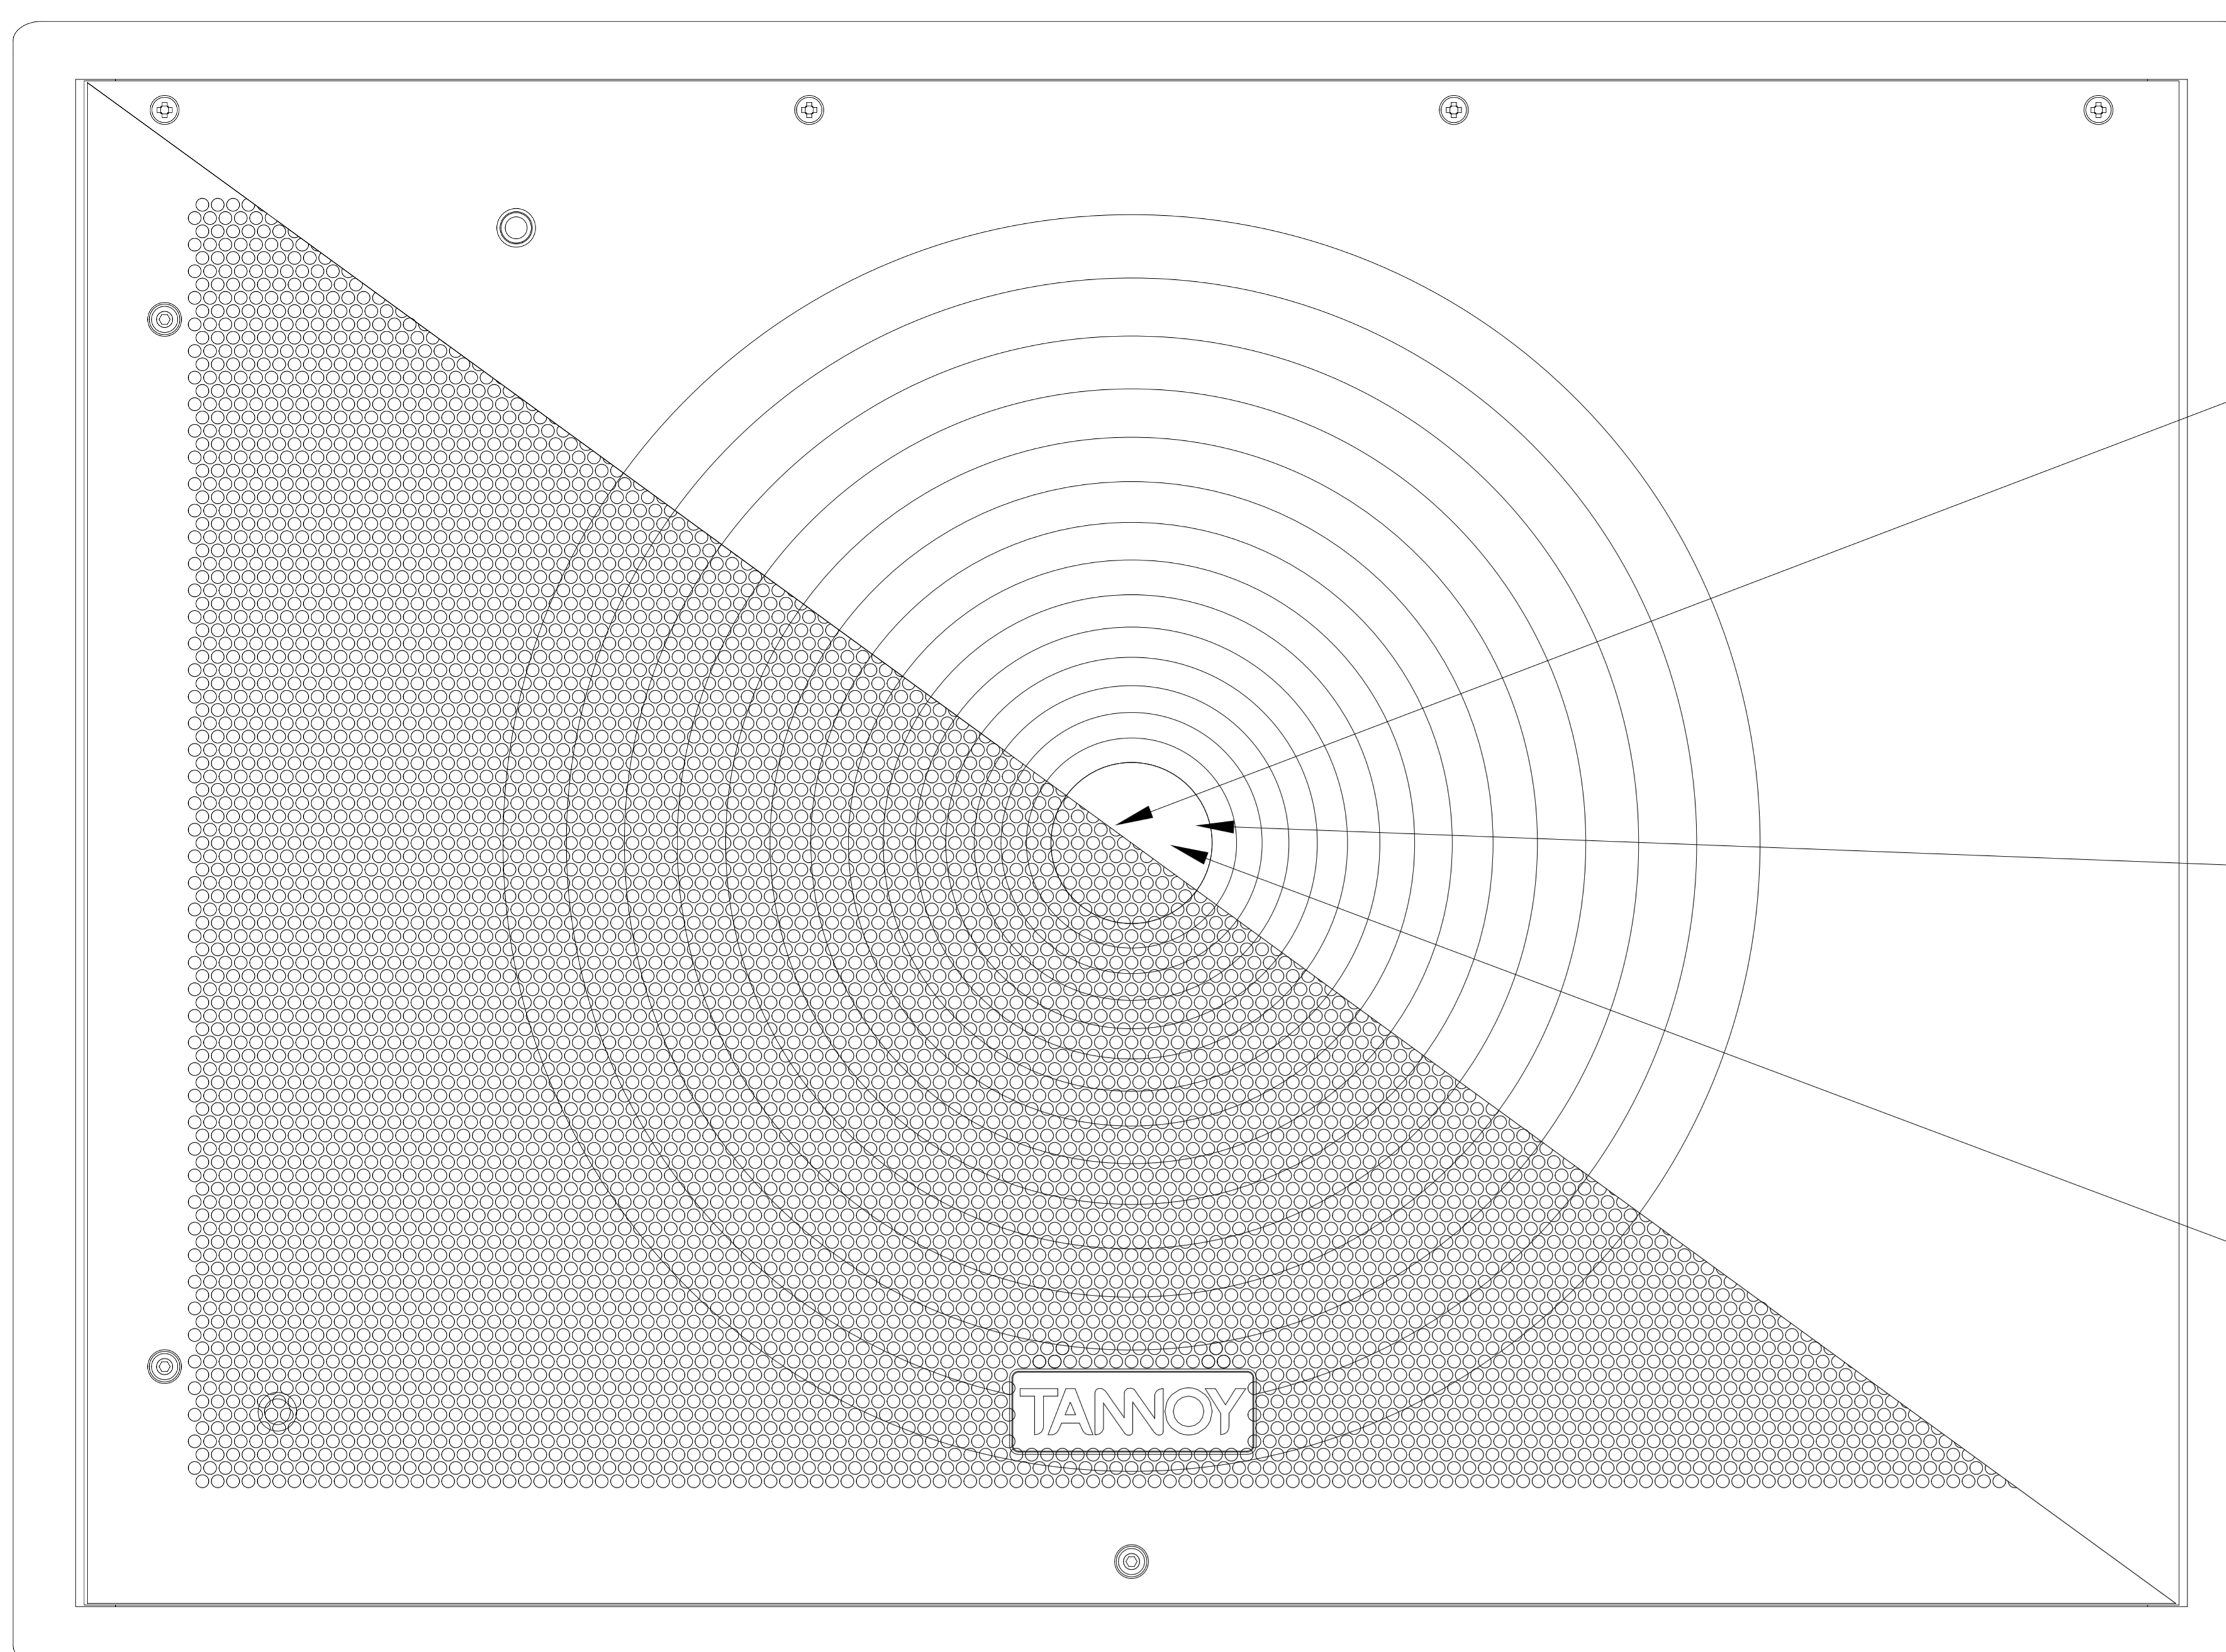

TANNOY®

VQ 40 MH

DRIVER KIT
TYPE 1220
7900 1063

HF DIAPHRAGM
7900 1064

MF DIAPHRAGM
7900 1065

GRILLE ASSEMBLY WITH TANNOY BADGE (RECTANGULAR) - 7900 1160

GRILLE ASSEMBLY WITH VQ BADGE (SQUARE) - 7900 1161 BLACK

GRILLE ASSEMBLY WITH VQ BADGE (SQUARE) - 7900 1165 WHITE