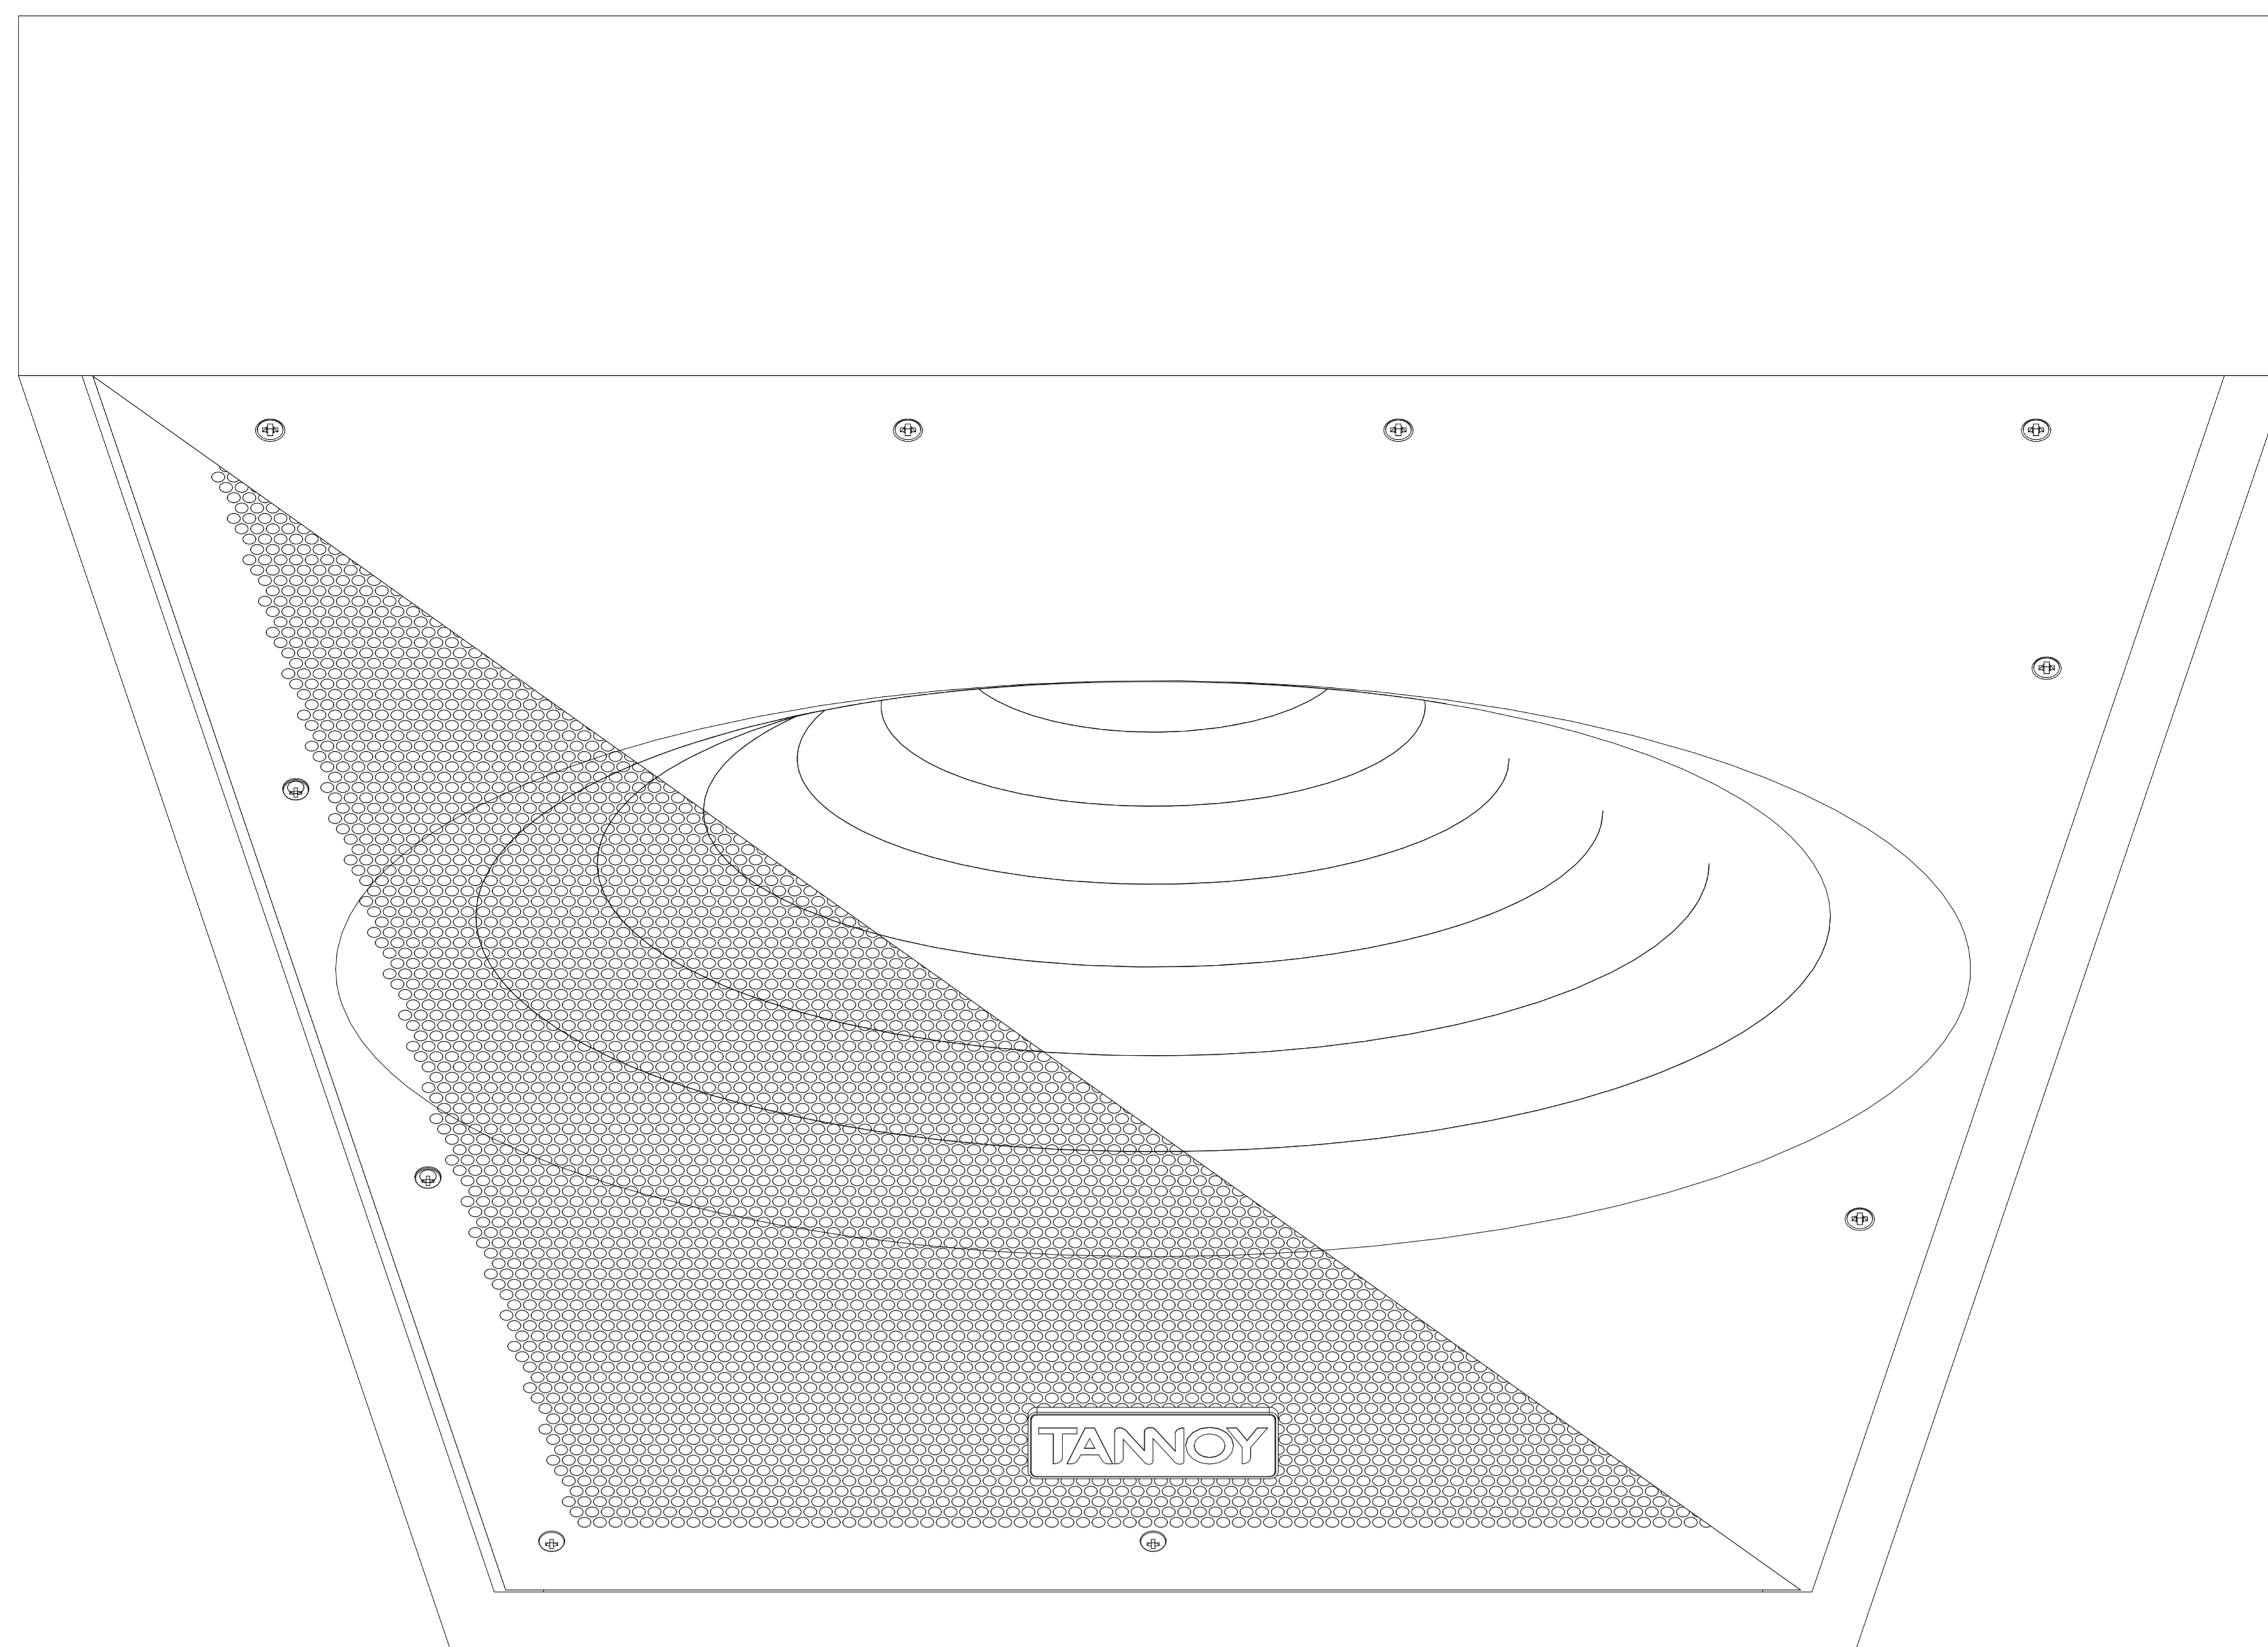

TANNOY®

VQ 85 DF

DRIVER KIT - TYPE 1221- 7900 1066
HF DIAPHRAGM - 7900 1094
MF DIAPHRAGM - 7900 1095

GRILLE ASSEMBLY WITH TANNOY BADGE (RECTANGULAR) - 7900 1069
GRILLE ASSEMBLY WITH VQ BADGE (SQUARE) - 7900 1159 BLACK
GRILLE ASSEMBLY WITH VQ BADGE (SQUARE) - 7900 1164 WHITE